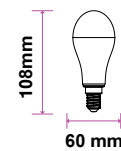

LED THERMOPLASTIC BULBS-A60-E14

Voltage/Frequency	AC:220-240V,50Hz
Life Span	30,000 hr
PF	>0.5
CRI	>80

SKU	Model	Watts	Lumens	EQ .Watts	Base	Shape	Size	Box Qty
114 | 3000K WARM WHITE	VT-269	9W	806	60w	E14	A60	Ø60x108mm	100
21115 | 4000K DAY WHITE 21116 | 6500K WHITE	VT-269-N	8.5W	806	60w	E14	A60	Ø60x108mm	100