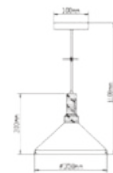

WOODEN TOP IRON WHITE

SKU	Model	Material:	Iron+Wooden Top
3763	VT-7535-W	Holder:	E27
		Dimension:	350x300x1100mm
		Box Qty:	8