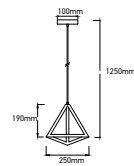

GEOMETRIC SERIES BLACK CANOPY

SKU	Model	Material:	Metal
3832	VT-7141-MB	Holder:	E27
		Dimension:	250x190x1250mm
		Box Qty:	8