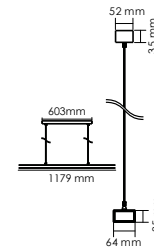

LED LINEAR LIGHTS

V-TAC
Meaningful Innovation.

UP & DOWN LINEAR LIGHTS (NON-LINKABLE)

This modern range of suspended linear lights has up & down illumination for a more evenly distributed light that creates a subtle ambience yet sufficient lighting for any commercial setting. Linear up & down lights are offered in two colour variants - silver and white.

- 30,000 hr Lifespan
- AC:100-240V,50Hz
- Aluminium Body
- 1-10V Dimmable
- 1.5 Meter Wire Length
- Beam angle: Up-110°, Down-50°

05 YEAR
WARRANTY

1-10V
DIMMABLE

UP
DOWN
LIGHTS

SKU	Unit Color	Model	Watts	Lumens	Box Qty	Size
607 | 4000K DAY WHITE	Silver	VT-7-61-S	UP 30W DOWN 30W	UP-3300 DOWN-3300	8	1179x64x35mm
606 | 4000K DAY WHITE	White	VT-7-61-W	UP 30W DOWN 30W	UP-3300 DOWN-3300	8	1179x64x35mm

LINEAR SURFACED LIGHTS

Discover V-TAC's reliable 40W linear lights. Designed with excellent heat dissipation, these fixtures boast a staggering 30,000h lifespan and efficient LEDs provided by Samsung, making them the perfect replacement for traditional, inefficient linear lights.

- 30,000 hr Lifespan
- UGR<19
- Linkable with connectors
- 120° Beam Angle