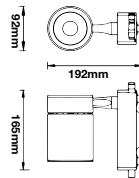

COB 4 LINE TRACK LIGHTS