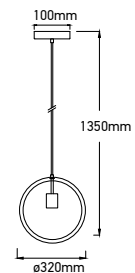

GEOMETRIC SERIES GOLD CANOPY

SKU	Model	Material:	Metal
3835	VT-7322-CG	Holder:	E27
		Dimension:	320x320x1350mm
		Box Qty:	10