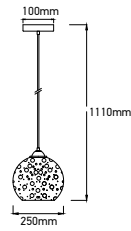

3D GLASS BLACK CANOPY

SKU	Model	Material:	Holder:	Dimension:	Box Qty:
40131	VT-7256	Glass	E27	∅250x100x1110mm	8