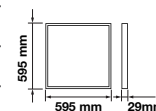

SKU	Model	Watts	Lumens	Size(mm)	Box Qty
66051 - 3IN1	VT-6240	40W Single pack	3200	595x595x29	6
6605 - 3IN1	VT-6240-6	40W 6 pcs pack	3200	595x595x29	6