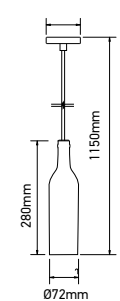

BROWN PENDANT HOLDER BOTTLE

SKU	Model	Material:	Holder:	Dimension:	Box Qty:
3776	VT-7558-BR	Glass	E14	72x280x1150mm	25