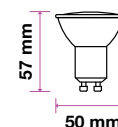

Voltage/Frequency	AC:220-240V,50Hz
PF	>0.5
CRI	>80