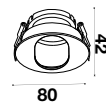

03
YEAR
WARRANTY

SPOTLIGHT FITTINGS

V-TAC
Meaningful Innovation.

RECESSED FITTING ROUND-GU10

Model No: VT-873-WB
SKU: 3157
Base: GU10
Material: Aluminium+PC
Color: White+Black
Size(mm): 80x42
Cutting Size: 75
Box Qty: 50

RECESSED FITTING ROUND-GU10

Model No: VT-874-WB
SKU: 3161
Base: GU10
Material: Aluminium+PC
Color: White+Black
Size(mm): 80x42
Cutting Size: 75
Box Qty: 50

RECESSED FITTING ROUND-GU10

Model No: VT-873-WG
SKU: 3158
Base: GU10
Material: Aluminium+PC
Color: White+Gold
Size(mm): 80x42
Cutting Size: 75
Box Qty: 50

RECESSED FITTING ROUND-GU10

Model No: VT-874-WG
SKU: 3162
Base: GU10
Material: Aluminium+PC
Color: White+Gold
Size(mm): 80x42
Cutting Size: 75
Box Qty: 50

RECESSED FITTING ROUND-GU10

Model No: VT-873-WR
SKU: 3159
Base: GU10
Material: Aluminium+PC
Color: White+Rose Gold
Size(mm): 80x42
Cutting Size: 75
Box Qty: 50

RECESSED FITTING ROUND-GU10

Model No: VT-874-WR
SKU: 3163
Base: GU10
Material: Aluminium+PC
Color: White+Rose Gold
Size(mm): 80x42
Cutting Size: 75
Box Qty: 50

RECESSED FITTING ROUND-GU10

Model No: VT-873-WC
SKU: 3160
Base: GU10
Material: Aluminium+PC
Color: White+Chrome
Size(mm): 80x42
Cutting Size: 75
Box Qty: 50

RECESSED FITTING ROUND-GU10

Model No: VT-874-WC
SKU: 3164
Base: GU10
Material: Aluminium+PC
Color: White+Chrome
Size(mm): 80x42
Cutting Size: 75
Box Qty: 50

RECESSED FITTING ROUND-GU10

Model No: VT-874
SKU: 8596
Base: GU10
Material: Aluminium + PC
Color: Black+ Black Reflector
Size(mm): $\varnothing$ 83x40.7
Cutting Size: $\varnothing$ 75
Box Qty: 50

NEW RECESSED FITTING ROUND-GU10

Model No: VT-443-W
SKU: 10297
Base: GU10
Material: Iron+PC
Color: White+White
Size(mm): 88x88x30
Cutting Size: 75x75
Box Qty: 100