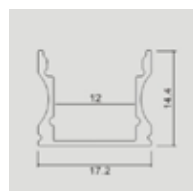

Model	SKU	Size(mm)	Color	Box Qty
VT-8110	2878	2000x17.2x14.4	Black	box