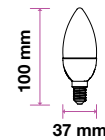

LED CANDLE BULBS-3PCS BLISTER-E14

Voltage/Frequency	AC:220-240V, 50Hz
Beam Angle	180°
PF	>0.5
CRI	>80

SKU	Model	Watts	Lumens	EQ .Watts	Base	Shape	Size(mm)	Box Qty
217263 - 3000K WARM WHITE 217264 - 4000K DAY WHITE 217265 - 6500K WHITE	VT-2076-N	4.5W	470	40W	E14	Candle	Ø39x102	180