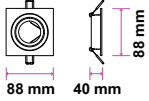

03
YEAR
WARRANTY

SPOTLIGHT FITTINGS

V-TAC
Meaningful Innovation.

RECESSED FITTING GU10

Model No: VT-921-B
SKU: 6635
Base: GU10
Material: PC
Color: Black
Size(mm): 88x88x40
Cutting Size: 80
Box Qty: 50

RECESSED FITTING GU10

Model No: VT-931-W
SKU: 6644
Base: GU10
Material: PC
Color: White+White
Size(mm): 85x40
Cutting Size: 72
Box Qty: 50

RECESSED FITTING GU10

Model No: VT-927-W
SKU: 6638
Base: GU10
Material: PC
Color: White
Size(mm): 93x93x55
Cutting Size: 83x83
Box Qty: 50

RECESSED FITTING GU10

Model No: VT-931-WB
SKU: 6645
Base: GU10
Material: PC
Color: White+Black
Size(mm): 85x40
Cutting Size: 72
Box Qty: 50

RECESSED FITTING GU10

Model No: VT-927-B
SKU: 6639
Base: GU10
Material: PC
Color: Black
Size(mm): 93x93x55
Cutting Size: 83x83
Box Qty: 50

RECESSED FITTING GU10

Model No: VT-931-B
SKU: 6646
Base: GU10
Material: PC
Color: Black+Black
Size(mm): 85x40
Cutting Size: 72
Box Qty: 50

RECESSED FITTING GU10

Model No: VT-930-W
SKU: 6642
Base: GU10
Material: PC
Color: White
Size(mm): 81x81x40
Cutting Size: 63
Box Qty: 50

RECESSED FITTING GU10

Model No: VT-931-WC
SKU: 6647
Base: GU10
Material: PC
Color: White+Chrome
Size(mm): 85x40
Cutting Size: 72
Box Qty: 50

RECESSED FITTING GU10

Model No: VT-930-B
SKU: 6643
Base: GU10
Material: PC
Color: Black
Size(mm): 81x81x40
Cutting Size: 63
Box Qty: 50

RECESSED FITTING GU10

Model No: VT-931-WG
SKU: 6648
Base: GU10
Material: PC
Color: White+Gold
Size(mm): 85x40
Cutting Size: 72
Box Qty: 50