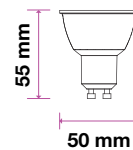

SKU	Model	Watts	Lumens	EQ .Watts	Base	Beam Angle	Size	Box Qty
21875 | 3000K WARM WHITE 21876 | 4000K DAY WHITE 21877 | 6500K WHITE	VT-291-N	7.5W	610	70w	GU10	38°	Ø50x55mm	200