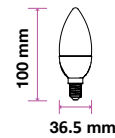

LED CANDLE BULBS-E14

Voltage/Frequency	AC:220-240V,50Hz

Beam Angle	180°

PF	>0.5

CRI	>80

SKU	Model	Watts	Lumens	EQ .Watts	Base	Shape	Size(mm)	Box Qty
2984 - 3000K WARM WHITE 2985 - 4000K DAY WHITE 2986 - 6500K WHITE	VT-2323 NEW	2.9W	250	25W	E14	Candle	Ø36.5x100	200
4166 - 4000K DAY WHITE	VT-1818	4W	320	30W	E14	Candle	Ø37x100	200
214216 - 3000K WARM WHITE 214166 - 4000K DAY WHITE 214122 - 6500K WHITE	VT-1818-N	3.7W	320	25W	E14	Candle	Ø37x100	200
2142151 - 3000K WARM WHITE 2142581 - 4000K DAY WHITE 2142411 - 6500K WHITE	VT-1855-N	4.5W	470	40W	E14	Candle	Ø36.5x100	200