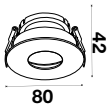

03
YEAR
WARRANTY

SPOTLIGHT FITTINGS

V-TAC
Meaningful Innovation.

RECESSED FITTING ROUND-GU10

Model No: VT-873-WB
SKU: 3157
Base: GU10
Material: Aluminium+PC
Color: White+Black
Size(mm): 80x42
Cutting Size: 75
Box Qty: 50

RECESSED FITTING ROUND-GU10

Model No: VT-874-WB
SKU: 3161
Base: GU10
Material: Aluminium+PC
Color: White+Black
Size(mm): 80x42
Cutting Size: 75
Box Qty: 50

RECESSED FITTING ROUND-GU10

Model No: VT-873-WG
SKU: 3158
Base: GU10
Material: Aluminium+PC
Color: White+Gold
Size(mm): 80x42
Cutting Size: 75
Box Qty: 50

RECESSED FITTING ROUND-GU10

Model No: VT-874-WG
SKU: 3162
Base: GU10
Material: Aluminium+PC
Color: White+Gold
Size(mm): 80x42
Cutting Size: 75
Box Qty: 50

RECESSED FITTING ROUND-GU10

Model No: VT-873-WR
SKU: 3159
Base: GU10
Material: Aluminium+PC
Color: White+Rose Gold
Size(mm): 80x42
Cutting Size: 75
Box Qty: 50

RECESSED FITTING ROUND-GU10

Model No: VT-874-WR
SKU: 3163
Base: GU10
Material: Aluminium+PC
Color: White+Rose Gold
Size(mm): 80x42
Cutting Size: 75
Box Qty: 50

RECESSED FITTING ROUND-GU10

Model No: VT-873-WC
SKU: 3160
Base: GU10
Material: Aluminium+PC
Color: White+Chrome
Size(mm): 80x42
Cutting Size: 75
Box Qty: 50

RECESSED FITTING ROUND-GU10

Model No: VT-874-WC
SKU: 3164
Base: GU10
Material: Aluminium+PC
Color: White+Chrome
Size(mm): 80x42
Cutting Size: 75
Box Qty: 50

RECESSED FITTING ROUND-GU10

Model No: VT-874
SKU: 8596
Base: GU10
Material: Aluminium + PC
Color: Black+ Black Reflector
Size(mm): $\varnothing$ 83x40.7
Cutting Size: $\varnothing$ 75
Box Qty: 50

NEW RECESSED FITTING ROUND-GU10

Model No: VT-443-W
SKU: 10297
Base: GU10
Material: Iron+PC
Color: White+White
Size(mm): 88x88x30
Cutting Size: 75x75
Box Qty: 100