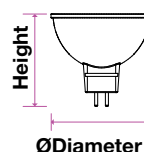

LED SPOTLIGHTS - 38° BEAM ANGLE

Voltage/Frequency	DC:12V
Life Span	20,000 hr
PF	>0.5
CRI	>80

05 YEAR
WARRANTY

SKU	Model	Watts	Lumens	EQ.Watts	Base	Beam Angle	Size	Box Qty
21207 | 3000K WARM WHITE 21208 | 4000K DAY WHITE 21209 | 6500K WHITE	VT-267-N	6W	445	60w	GU5.3	38°	Ø50x52mm	200