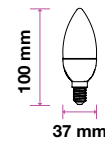

LED CANDLE BULBS-6PCS BLISTER-E14

Voltage/Frequency	AC:220-240V, 50Hz
Beam Angle	180°
PF	>0.5
CRI	>80

SKU	Model	Watts	Lumens	EQ .Watts	Base	Shape	Size(mm)	Box Qty
212738 - 6500K WHITE	VT-2246-N	4.5W	470	40W	E14	Candle	Ø36.5x100	180