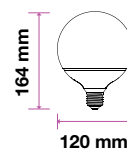

Voltage/Frequency	AC:220-240V,50Hz
Life Span	30,000 hr
PF	>0.5
CRI	>80