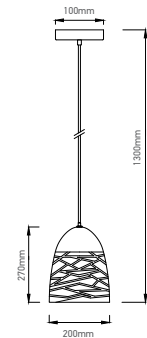

MESH METAL GREY

SKU	Model	Material:	Holder:	Dimension:	Box Qty:
3822	VT-7200-MG	Metal	E27	200x270x1300mm	8