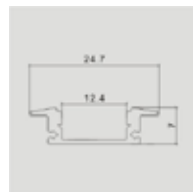

Model	SKU	Size(mm)	Color	Box Qty
VT-8106	2875	2000x24.7x7	Black	box