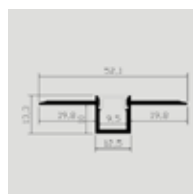

MOUNTING KIT-SILVER-SET

Model	SKU	Size(mm)	Color	Box Qty
VT-8102	3360	2000	Silver	50