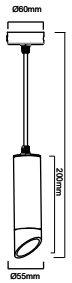

PENDANT BLACK-GU10-20CM

Model No: VT-975-20CM
SKU: 6684
Base: GU10
Material: Aluminum
Color: Black
Size(mm): 35.5x25.5x42
Cutting Size: NA
Box Qty: 20