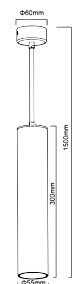

PENDANT BLACK-GU10-30CM

Model No: VT-976-30CM
SKU: 6686
Base: GU10
Material: Aluminum
Color: Black
Size(mm): 35.5x35.5x43
Cutting Size: NA
Box Qty: 20