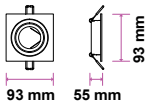

03
YEAR
WARRANTY

SPOTLIGHT FITTINGS

V-TAC
Meaningful Innovation.

RECESSED FITTING GU10

Model No: VT-921-B
SKU: 6635
Base: GU10
Material: PC
Color: Black
Size(mm): 88x88x40
Cutting Size: 80
Box Qty: 50

RECESSED FITTING GU10

Model No: VT-931-W
SKU: 6644
Base: GU10
Material: PC
Color: White+White
Size(mm): 85x40
Cutting Size: 72
Box Qty: 50

RECESSED FITTING GU10

Model No: VT-927-W
SKU: 6638
Base: GU10
Material: PC
Color: White
Size(mm): 93x93x55
Cutting Size: 83x83
Box Qty: 50

RECESSED FITTING GU10

Model No: VT-931-WB
SKU: 6645
Base: GU10
Material: PC
Color: White+Black
Size(mm): 85x40
Cutting Size: 72
Box Qty: 50

RECESSED FITTING GU10

Model No: VT-927-B
SKU: 6639
Base: GU10
Material: PC
Color: Black
Size(mm): 93x93x55
Cutting Size: 83x83
Box Qty: 50

RECESSED FITTING GU10

Model No: VT-931-B
SKU: 6646
Base: GU10
Material: PC
Color: Black+Black
Size(mm): 85x40
Cutting Size: 72
Box Qty: 50

RECESSED FITTING GU10

Model No: VT-930-W
SKU: 6642
Base: GU10
Material: PC
Color: White
Size(mm): 81x81x40
Cutting Size: 63
Box Qty: 50

RECESSED FITTING GU10

Model No: VT-931-WC
SKU: 6647
Base: GU10
Material: PC
Color: White+Chrome
Size(mm): 85x40
Cutting Size: 72
Box Qty: 50

RECESSED FITTING GU10

Model No: VT-930-B
SKU: 6643
Base: GU10
Material: PC
Color: Black
Size(mm): 81x81x40
Cutting Size: 63
Box Qty: 50

RECESSED FITTING GU10

Model No: VT-931-WG
SKU: 6648
Base: GU10
Material: PC
Color: White+Gold
Size(mm): 85x40
Cutting Size: 72
Box Qty: 50