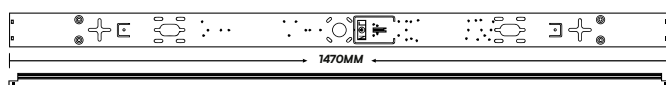

NEW LED BATTEN FITTINGS - 5 FEET

SKU	Model	Watts	Lumens	Box Qty
7015 | 3IN1	VT-4005	30W 40W 50W	3000K - 3750 lm | 4000K - 4200 lm | 6500K - 4050 lm 3000K - 4800 lm | 4000K - 5600 lm | 6500K - 5000 lm 3000K - 5750 lm | 4000K - 6750 lm | 6500K - 6000 lm	6 pcs
7016 | 3IN1	VT-4005S (Sensor)	30W 40W 50W	3000K - 3750 lm | 4000K - 4200 lm | 6500K - 4050 lm 3000K - 4800 lm | 4000K - 5600 lm | 6500K - 5000 lm 3000K - 5750 lm | 4000K - 6750 lm | 6500K - 6000 lm	6 pcs
7017 | 3IN1	VT-4005E (Emergency Battery)	30W 40W 50W	3000K - 3750 lm | 4000K - 4200 lm | 6500K - 4050 lm 3000K - 4800 lm | 4000K - 5600 lm | 6500K - 5000 lm 3000K - 5750 lm | 4000K - 6750 lm | 6500K - 6000 lm	6 pcs
7018 | 3IN1	VT-4005SE (Sensor+Emergency Battery)	30W 40W 50W	3000K - 3750 lm | 4000K - 4200 lm | 6500K - 4050 lm 3000K - 4800 lm | 4000K - 5600 lm | 6500K - 5000 lm 3000K - 5750 lm | 4000K - 6750 lm | 6500K - 6000 lm	6 pcs