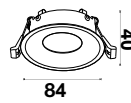

03
YEAR
WARRANTY

SPOTLIGHT FITTINGS

V-TAC
Meaningful Innovation.

RECESSED FITTING GU10

Model No: VT-921-B
SKU: 6635
Base: GU10
Material: PC
Color: Black
Size(mm): 88x88x40
Cutting Size: 80
Box Qty: 50

RECESSED FITTING GU10

Model No: VT-931-W
SKU: 6644
Base: GU10
Material: PC
Color: White+White
Size(mm): 85x40
Cutting Size: 72
Box Qty: 50

RECESSED FITTING GU10

Model No: VT-927-W
SKU: 6638
Base: GU10
Material: PC
Color: White
Size(mm): 93x93x55
Cutting Size: 83x83
Box Qty: 50

RECESSED FITTING GU10

Model No: VT-931-WB
SKU: 6645
Base: GU10
Material: PC
Color: White+Black
Size(mm): 85x40
Cutting Size: 72
Box Qty: 50

RECESSED FITTING GU10

Model No: VT-927-B
SKU: 6639
Base: GU10
Material: PC
Color: Black
Size(mm): 93x93x55
Cutting Size: 83x83
Box Qty: 50

RECESSED FITTING GU10

Model No: VT-931-B
SKU: 6646
Base: GU10
Material: PC
Color: Black+Black
Size(mm): 85x40
Cutting Size: 72
Box Qty: 50

RECESSED FITTING GU10

Model No: VT-930-W
SKU: 6642
Base: GU10
Material: PC
Color: White
Size(mm): 81x81x40
Cutting Size: 63
Box Qty: 50

RECESSED FITTING GU10

Model No: VT-931-WC
SKU: 6647
Base: GU10
Material: PC
Color: White+Chrome
Size(mm): 85x40
Cutting Size: 72
Box Qty: 50

RECESSED FITTING GU10

Model No: VT-930-B
SKU: 6643
Base: GU10
Material: PC
Color: Black
Size(mm): 81x81x40
Cutting Size: 63
Box Qty: 50

RECESSED FITTING GU10

Model No: VT-931-WG
SKU: 6648
Base: GU10
Material: PC
Color: White+Gold
Size(mm): 85x40
Cutting Size: 72
Box Qty: 50