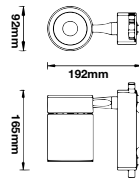

COB 4 LINE TRACK LIGHTS