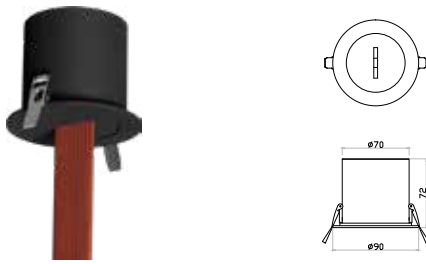

03
YEAR
WARRANTY

FABRIC BELT SERIES

V-TAC
Meaningful Innovation.

NEW

REMOTE RECESSED CANOPY

SKU	Size(mm)	Unit Color
23130	90x72	Sandy Black

NEW