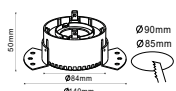

RECESSED CHROME REFLECTOR FITTING ROUND-GU10

Model No: VT-889
SKU: **8879**
Base: GU10
Material: Aluminium
Color: White+Chrome Reflector
Size(mm): ø140x50
Cutting Size: ø85/90
Box Qty: 50