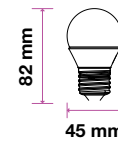

SKU	Model	Watts	Lumens	EQ .Watts	Base	Shape	Size(mm)	Box Qty
214160 - 3000K WARM WHITE 214162 - 4000K DAY WHITE 214207 - 6500K WHITE	VT-1830-N	3.7W	320	25W	E27	G45	Ø45x80	200
7407 - 2700K WARM WHITE	VT-1879N	5.5W	470	40W	E27	G45	Ø45x81	200
217407 - 3000K WARM WHITE 217408 - 4000K DAY WHITE 217409 - 6500K WHITE	VT-1879N-N	4.5W	470	40W	E27	G45	Ø45x80	200