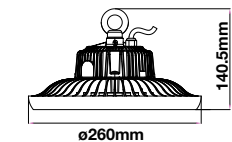

LED Highbays

- 100° Beam Angle
- 50,000 hr lifespan
- On/Off cycle: >25000
- Instant start: 0-100% in <1s
- AC:220-240V,50Hz
- Die cast Aluminium
- PF: >0.9
- CRI:>80

SKU	Model	Watts	Lumens	Box Qty	Size
563 | 6400K WHITE	VT-9-101	100W	12000	4 pcs	ø280x165mm

LED Highbays

- 120° Beam Angle
- 50,000 hr lifespan
- On/Off cycle: >25000
- Instant start: 0-100% in <1s
- AC:120-240V, 50/60Hz
- Die cast Aluminium
- PF: >0.9
- CRI:>80

SKU	Model	Watts	Lumens	Box Qty	Size
20063 | 4000K DAY WHITE 20064 | 5000K WHITE	VT-9-114	100W	12000	1 pcs	ø260x140.5mm

NEW

LED Highbays

- 90° Beam Angle
- 25,000 hr lifespan
- On/Off Cycle >15000
- SMD-Samsung Chip
- AC:175-265V, 50/60Hz
- Aluminium Body Type:
- PF: >0.9
- CRI:>80

SKU	Model	Watts	Lumens	Box Qty	Size
20477 | 6500K WHITE	VT-9-153	150W	16000	1 pcs	260x195mm