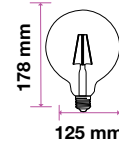

SKU	Model	Watts	Lumens	EQ .Watts	Base	Shape	Size(mm)	Box Qty
217456 - 2200K WARM WHITE	VT-2153-N	12W	1350	85W	E27	G125	Ø125x178	20