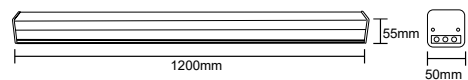

SKU	Unit Color	Model	Watts	Lumens	Box Qty	Size
23000 | 4000K DAY WHITE 10137 | 6500K WHITE	Black	VT-4140-B	40W	4300	36	1200x50x55mm
10138 | 4000K DAY WHITE 23001 | 6500K WHITE	White	VT-4140-W	40W	4300	36	1200x50x55mm