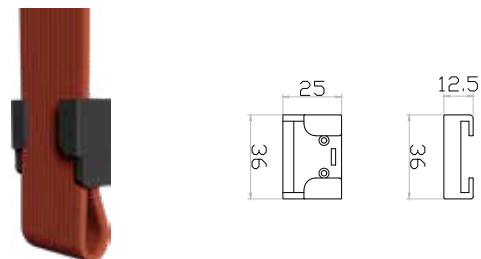

BELT END CAP-DOUBLE WIRES

SKU	Size(mm)	Unit Color
23136	36x12.5x25	Sandy Black

NEW