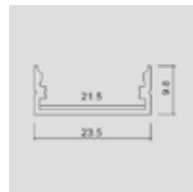

Model	SKU	Size(mm)	Color	Box Qty
VT-8108	2876	2000x23.5x10	Black	box