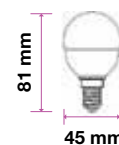

LED P45 6PCS PACK-E14

Voltage/Frequency	AC:220-240V, 50Hz
Beam Angle	180°
PF	>0.5
CRI	>80

SKU	Model	Watts	Lumens	EQ .Watts	Base	Shape	Size(mm)	Box Qty
212733 - 3000K WARM WHITE 212734 - 4000K DAY WHITE	VT-2266-N	4.5W	470	40W	E14	P45	Ø45x80	180