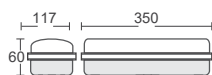

LED EXIT LIGHT - BULKHEAD

SKU	Model	Watts	Lumens	Box Qty
838 - 6000K WHITE	VT-524-S-12	4W	190	12

- IP65
- PC body
- 3 Stickers
- 30 SMD LEDs
- AC:220-240V,50/60Hz
- Wall Installation
- Ni-Cd 4.8V,900mAh Battery
- 12 hr Charging Time
- Green Light Indicator Test Button
- 3 Way Legend Available
- Mode Of Operation Maintained
- >3 hr Emergency Operation Time
- 22 Meters Viewing Distance From Both Sides