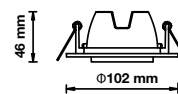

ZOOM FITTING-SPOTLIGHT

Model No: VT-700W
SKU: **3689**
Base: GU10
Material: Aluminium
Color: White
Size(mm): Ø102x46
Cutting Size: 93
Box Qty: 50