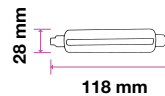

LED BULBS-R7S

Voltage/Frequency	AC:220-240V,50Hz
Beam Angle	300°
PF	>0.5
CRI	>80

SKU	Model	Watts	Lumens	EQ .Watts	Base	Shape	Size(mm)	Box Qty
212834 - 3000K WARM WHITE 212835 - 4000K DAY WHITE 212836 - 6500K WHITE	VT-2118-N	16W	2000	126W	R7S	R7S	Ø30x118	100