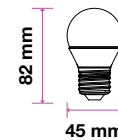

SKU	Model	Watts	Lumens	EQ .Watts	Base	Shape	Size(mm)	Box Qty
217362 - 3000K WARM WHITE 217363 - 4000K DAY WHITE	VT-2176-N	4.5W	470	40W	E27	G45	Ø45x80	180