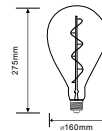

LED AMBER SPIRAL FILAMENT
A160 BULBS E27

Voltage/Frequency	AC:220-240V,50Hz
Beam Angle	300°
PF	>0.5
CRI	>80