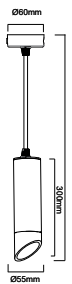

PENDANT BLACK-GU10-30CM

Model No: VT-975-30CM
SKU: 6685
Base: GU10
Material: Aluminum
Color: Black
Size(mm): 35.5x35.5x43
Cutting Size: NA
Box Qty: 20