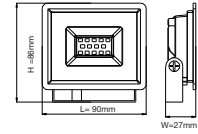

Voltage/Frequency	AC:220-240V, 50/60Hz
PF	>0.9
CRI	>70

SKU	Model	Watts	Lumens	Size(mm)	Box Qty
6727 - 3000K WARM WHITE 6728 - 4000K DAY WHITE 6729 - 6400K WHITE	VT-4914-B	10W	750	90x86x27	60
6737 - 3000K WARM WHITE 6738 - 4000K DAY WHITE 6739 - 6400K WHITE	VT-4924-B	20W	1650	120x105x27	40
6743 - 3000K WARM WHITE 6744 - 4000K DAY WHITE 6745 - 6400K WHITE	VT-4934-B	30W	2510	150x122x27	20
6749 - 3000K WARM WHITE 6750 - 4000K DAY WHITE 6751 - 6400K WHITE	VT-4954-B	50W	4300	180x150x27	20
6721 - 3000K WARM WHITE 6722 - 4000K DAY WHITE 6723 - 6400K WHITE	VT-49104-B	100W	8700	270x222x27	10
6733 - 4000K DAY WHITE 6734 - 6400K WHITE	VT-49204-B	200W	17600	400x333x32.5	5