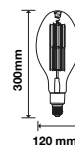

LED FILAMENT GLASS BULB-E27

Voltage/Frequency	AC:220-240V, 50Hz
Life Span	20,000 hr
PF	>0.6
CRI	>80