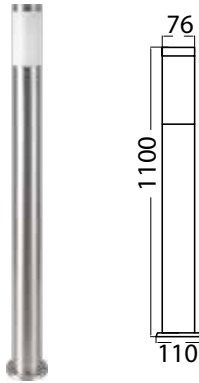

BOLLARD LAMPS

SKU	Model	Box Qty
8962	VT-838-S110	6
Material:	Stainless Steel+PC Diffuser	
Max.Watts:	60W	
Holder:	E27	
IP Rating:	IP44	
Dimension:	76x110x1100mm	

NEW BOLLARD LAMPS

SKU	Model
23061	VT-1195
Material:	Aluminium+Iron+Glass
Max.Watts:	60W
Holder:	E27
IP Rating:	IP65
Dimension:	155x155x790mm