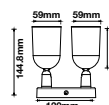

CEILING/WALL FITTING-GU10

Model No: VT-897
SKU: **7981**
Base: 2XGU10
Material: PC
Color: White
Size(mm): 120x144.8
Cutting Size: NA
Box Qty: 50