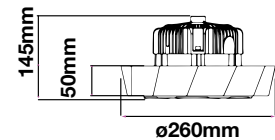

With our latest in-branding program with Samsung, these Highbays offer a high lumen output of up to 180 lm/w and boasts efficiency in every lumen with Samsung's cutting edge drivers. With strong, IP65-rated die-cast Aluminium enclosing and unparalleled lighting performance, these LED Highbays are sure to take the industrial lighting market by storm.

LED Highbay Lights

- 120 -180 lm/w
- 30,000 & 50,000 hr lifespan
- AC:220-240V,50Hz
- PF: >0.9
- CRI:>80
- Die cast Aluminium

SKU	Model	Watts	Lumens	Beam Angle	Box Qty	Size
583 | 4000K DAY WHITE	VT-9-105	100W	12000 	90°	1 pcs	ø260x150mm
576 | 6400K WHITE	VT-9-108	100W	18000 	120°	1 pcs	ø260x150mm