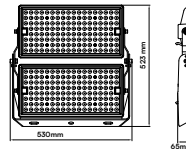

SKU	Model	Watts	Lumens	Size(mm)	Box Qty
23089 - 4000K DAY WHITE 97212 - 6500K WHITE	VT-48500	500W	67500	530x65x523	Pcs