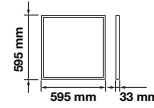

NEW HIGH LUMENS BACKLIT LED PANELS

AC:220-240V,50/60Hz

110° Beam Angle

>0.9 PF

>80 CRI

25,000 hr lifespan

SKU	Model	Watts	Lumens	Size(mm)	Box Qty
10557 - 3000K WARM WHITE 10217 - 4000K DAY WHITE 10219 - 6400K WHITE	VT-60036	36W Single pack	4320	595x595x33	10