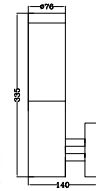

WALL FITTINGS-E27

SKU	Model	Box Qty
8624	VT-833	12
Material:	Stainless Steel+PC	
Max.Watts:	60w	
Holder:	E27	
IP Rating:	IP44	
Dimension:	76x140x335mm