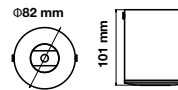

FITTING-ROUND-GU10

Model No: VT-711-W-RD
SKU: **3669**
Base: GU10
Material: Zinc Alloy+Ferrum
Color: White
Size(mm): 82x101
Cutting Size: N/A
Box Qty: 50