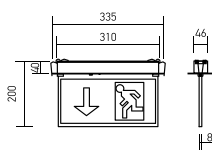

LED EXIT LIGHT-RECESSED

SKU	Model	Watts	Lumens	Box Qty
835 - 6000K WHITE	VT-522-S-12	2W	140	10

- IP20
- PC body
- 3 Stickers
- 16 SMD LEDs
- AC:220-240V,50/60Hz
- Recessed/Ceiling Installation
- Ni-Cd 3.6V,900mAh Battery
- 12 hr Charging Time
- Green Light Indicator Test Button
- 3 Way Legend Available
- Mode Of Operation Maintained
- >3 hr Emergency Operation Time
- 24 Meters Viewing Distance From Both Sides