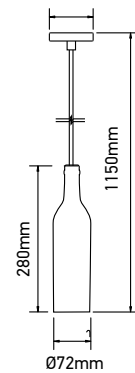

RED PENDANT HOLDER BOTTLE

SKU	Model	Material:	Glass
3769	VT-7558-R	Holder:	E14
		Dimension:	72x280x1150mm
		Box Qty:	25