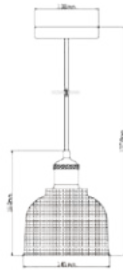

AMBER GLASS METAL SERIES

SKU	Model	Material:	Holder:	Dimension:	Box Qty:
3732	VT-7150-AG	Glass+Metal	E27	145x160x1050mm	12