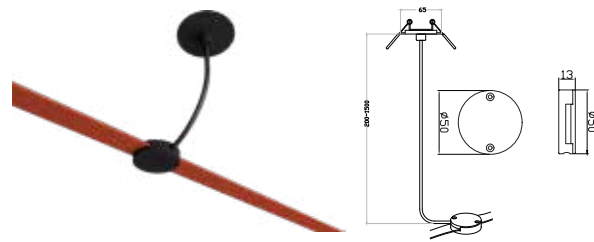

RECESSED WIRE CONNECTOR

SKU	Size(mm)	Unit Color
23131	65x1500	Sandy Black

NEW