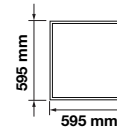

NEW CCT CHANGING BORDERLINE LED PANELS

AC:220-240V, 50Hz

110° Beam Angle

>0.9 PF

>80 CRI

30,000 hr lifespan

SKU	Model	Watts	Lumens	Size(mm)	Box Qty
10336 - 3IN1	VT-6448CCT	48W	4800	595X595	6