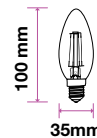

AMBER COVER - FILAMENT-CANDLE-E14

Voltage/Frequency	AC:220-240V,50Hz
Beam Angle	300°
PF	>0.4
CRI	>80

SKU	Model	Watts	Lumens	EQ .Watts	Base	Shape	Size(mm)	Box Qty
217113 - 2200K WARM WHITE	VT-1955-N	4W	350	40W	E14	Candle	Ø35x100	100