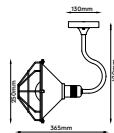

SKU	Model	Box Qty
8972	VT-720B	4

IP Rating:	IP65
Holder Type:	E27
Max Watts:	60W
Lampshade:	Black ϕ250mm (Galvanized Iron)
Bulb Holder:	Brushed Brown Bronze (Aluminium)
Cable:	Black (HO5RN-F-3$\times$0.75mm²)
Wall Lamp Arm:	Black ϕ14mm (Galvanized Iron)
Wall Mount:	Black ϕ130mm (Galvanized Iron)
L/S Wire Guard:	Black ϕ256mm (Galvanized Iron)

WALL LAMP