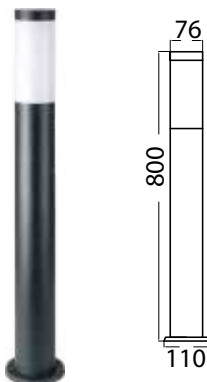

BOLLARD LAMPS

SKU	Model	Box Qty
8961	VT-838-G80	6
Material:	Stainless Steel+PC Diffuser	
Max.Watts:	60W	
Holder:	E27	
IP Rating:	IP44	
Dimension:	76x110x800mm