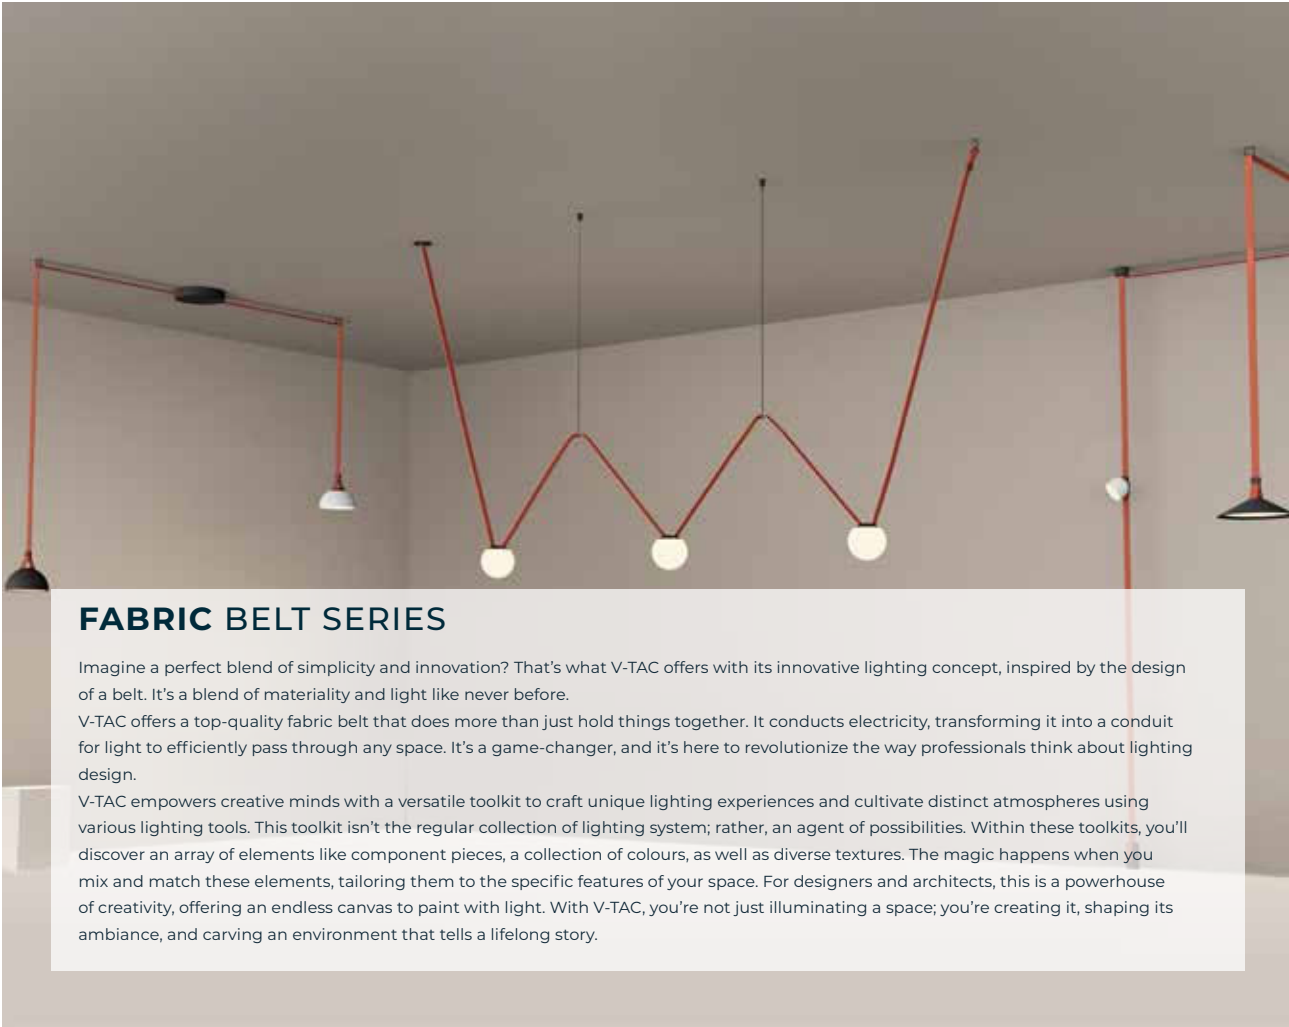

FABRIC BELT SERIES

V-TAC
Meaningful Innovation.

FABRIC BELT SERIES

Imagine a perfect blend of simplicity and innovation? That's what V-TAC offers with its innovative lighting concept, inspired by the design of a belt. It's a blend of materiality and light like never before.

V-TAC offers a top-quality fabric belt that does more than just hold things together. It conducts electricity, transforming it into a conduit for light to efficiently pass through any space. It's a game-changer, and it's here to revolutionize the way professionals think about lighting design.

V-TAC empowers creative minds with a versatile toolkit to craft unique lighting experiences and cultivate distinct atmospheres using various lighting tools. This toolkit isn't the regular collection of lighting system; rather, an agent of possibilities. Within these toolkits, you'll discover an array of elements like component pieces, a collection of colours, as well as diverse textures. The magic happens when you mix and match these elements, tailoring them to the specific features of your space. For designers and architects, this is a powerhouse of creativity, offering an endless canvas to paint with light. With V-TAC, you're not just illuminating a space; you're creating it, shaping its ambiance, and carving an environment that tells a lifelong story.

NEW FABRIC BELT SERIES-LED GLOBE LIGHT