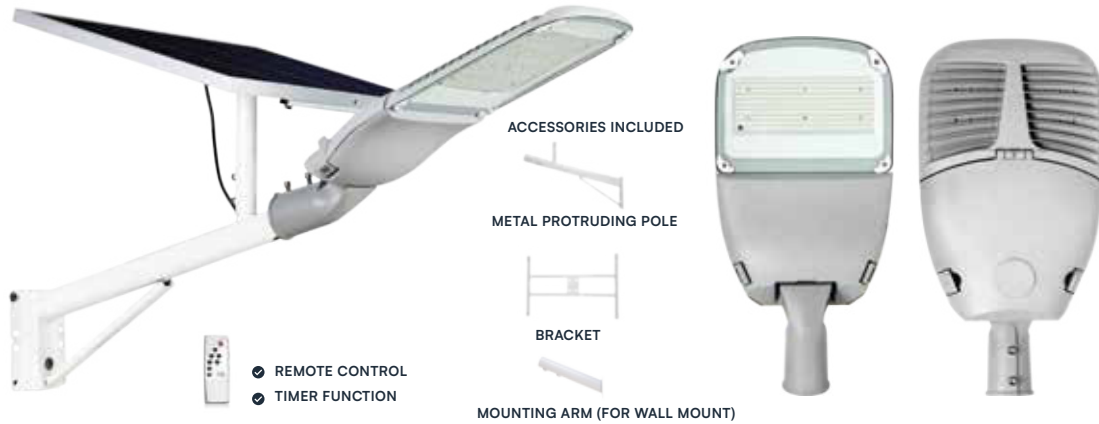

LED SOLAR STREETLIGHT

Charging Time: 4-6 hr

Working Time: 8-10 hr

IP Rating: IP65

SKU	Model	Watts	Lumens	Battery	Box Qty
7837- 4000K DAY WHITE 20341- 6400K WHITE	VT-ST303	30W	3000	6.4V-3000mAh	1