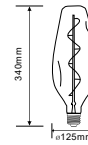

**LED AMBER SPIRAL FILAMENT
B125 BULBS E27**

Voltage/Frequency	AC:220-240V,50Hz
Beam Angle	300°
PF	>0.5
CRI	>80