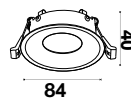

03
YEAR
WARRANTY

SPOTLIGHT FITTINGS

V-TAC
Meaningful Innovation.

RECESSED FITTING GU10

Model No: VT-921-B
SKU: 6635
Base: GU10
Material: PC
Color: Black
Size(mm): 88x88x40
Cutting Size: 80
Box Qty: 50

RECESSED FITTING GU10

Model No: VT-931-W
SKU: 6644
Base: GU10
Material: PC
Color: White+White
Size(mm): 85x40
Cutting Size: 72
Box Qty: 50

RECESSED FITTING GU10

Model No: VT-927-W
SKU: 6638
Base: GU10
Material: PC
Color: White
Size(mm): 93x93x55
Cutting Size: 83x83
Box Qty: 50

RECESSED FITTING GU10

Model No: VT-931-WB
SKU: 6645
Base: GU10
Material: PC
Color: White+Black
Size(mm): 85x40
Cutting Size: 72
Box Qty: 50

RECESSED FITTING GU10

Model No: VT-927-B
SKU: 6639
Base: GU10
Material: PC
Color: Black
Size(mm): 93x93x55
Cutting Size: 83x83
Box Qty: 50

RECESSED FITTING GU10

Model No: VT-931-B
SKU: 6646
Base: GU10
Material: PC
Color: Black+Black
Size(mm): 85x40
Cutting Size: 72
Box Qty: 50

RECESSED FITTING GU10

Model No: VT-930-W
SKU: 6642
Base: GU10
Material: PC
Color: White
Size(mm): 81x81x40
Cutting Size: 63
Box Qty: 50

RECESSED FITTING GU10

Model No: VT-931-WC
SKU: 6647
Base: GU10
Material: PC
Color: White+Chrome
Size(mm): 85x40
Cutting Size: 72
Box Qty: 50

RECESSED FITTING GU10

Model No: VT-930-B
SKU: 6643
Base: GU10
Material: PC
Color: Black
Size(mm): 81x81x40
Cutting Size: 63
Box Qty: 50

RECESSED FITTING GU10

Model No: VT-931-WG
SKU: 6648
Base: GU10
Material: PC
Color: White+Gold
Size(mm): 85x40
Cutting Size: 72
Box Qty: 50