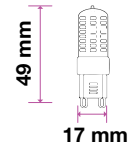

LED CAPSULE LIGHTS

05 YEAR
WARRANTY

Voltage/Frequency	AC:220-240V,50Hz
Life Span	30,000 hr
PF	>0.4
CRI	>80

SKU	Model	Watts	Lumens	EQ .Watts	Base	Beam Angle	Size	Box Qty
247 | 4000K DAY WHITE 248 | 6400K WHITE	VT-204	3W	300	25w	G9	300°	Ø17x49mm	200
21246 | 3000K WARM WHITE 21247 | 4000K DAY WHITE 21248 | 6500K WHITE	VT-204-N	3W	330	30w	G9	300°	Ø17x49mm	400