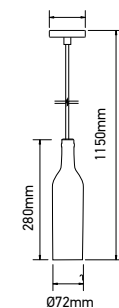

YELLOW PENDANT HOLDER BOTTLE

SKU	Model	Material:	Holder:	Dimension:	Box Qty:
3773	VT-7558-Y	Glass	E14	72x280x1150mm	25