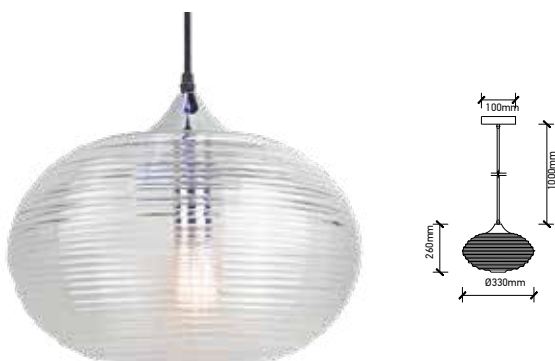

DIAMOND CUT GLASS TRANSPARENT

SKU	Model	Material:	Holder:	Dimension:	Box Qty:
3879	VT-7350-HT	Glass+Metal	E27	Ø330x260x1000mm	8