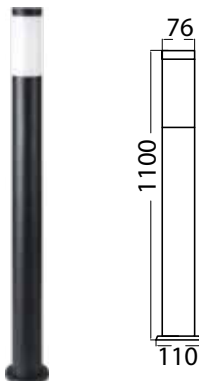

BOLLARD LAMPS

SKU	Model	Box Qty
8594	VT-838-B110	6
Material:	Stainless Steel+PC Diffuser	
Max.Watts:	60W	
Holder:	E27	
IP Rating:	IP44	
Dimension:	76x110x1100mm