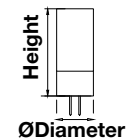

LED CAPSULE LIGHTS

05 YEAR
WARRANTY

Voltage/Frequency	DC:12V
Life Span	30,000 hr
PF	>0.5
CRI	>81

SKU	Model	Watts	Lumens	EQ .Watts	Base	Beam Angle	Size	Box Qty
133 | 6400K WHITE	VT-234	3.2W	385	30w	G4	300°	Ø15x50mm	200
21131 | 3000K WARM WHITE 21132 | 4000K DAY WHITE	VT-234-N	3.2W	385	30w	G4	300°	Ø16x44mm	400

NEW