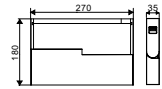

SKU	Model	Watts	Lumens	Size(mm)	Box Qty
7964 | 3000K WARM WHITE 7965 | 4000K DAY WHITE	VT-4220	20W	1200	270x35x180mm	8