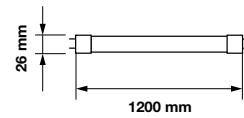

LED TUBES

V-TAC
Meaningful Innovation.

COMMERCIAL TUBES

Specialized LED tubes designed for use in the food industry. These cost-effective LED tubes are ideal for illuminating meat, bread, vegetables, seafood, or plant cultivation. Their unique light spectrum enhances the appearance of food in stores without distorting it inappropriately.

Holder	G13
Voltage/Frequency	AC:180-240V,50Hz
PF	>0.9
CRI	>95
Beam Angle	160°
On/off	>15,000
Body Type	Glass with PET
Instant start	0-100% in < 1s

02 YEAR
WARRANTY