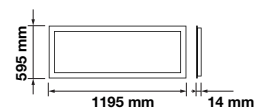

**05** YEAR  
 WARRANTY

**Quick**  
 CONNECTOR

**120**  
 LUMEN/W
HIGH LUMEN LED  
PANELS 120X60

- IP20 Rating.
- SMD-Samsung Chip
- 5 Years Warranty
- AC:200-240V, 50/60Hz
- Body Type: Aluminium + PMMA + PP
- 110° Beam Angle
- CRI >80
- PF>0.9
- 50,000 hr lifespan
- On/Off Cycle >25000