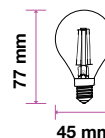

HIGH LUMENS CLEAR GLASS-FILAMENT-P45-E14

130
LUMEN/W

Voltage/Frequency	AC:220-240V,50Hz
Beam Angle	300°
PF	>0.5
CRI	>80

SKU	Model	Watts	Lumens	EQ .Watts	Base	Shape	Size(mm)	Box Qty
2856 - 6400K WHITE 2854 - 3000K WARM WHITE 2855 - 4000K DAY WHITE	VT-2486	6W	800	60W	E14	P45	Ø45x77	100