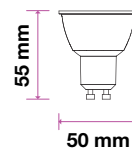

LED SPOTLIGHTS - 110° BEAM ANGLE

Voltage/Frequency	AC:220-240V,50Hz
Life Span	30,000 hr
PF	>0.5
CRI	>80