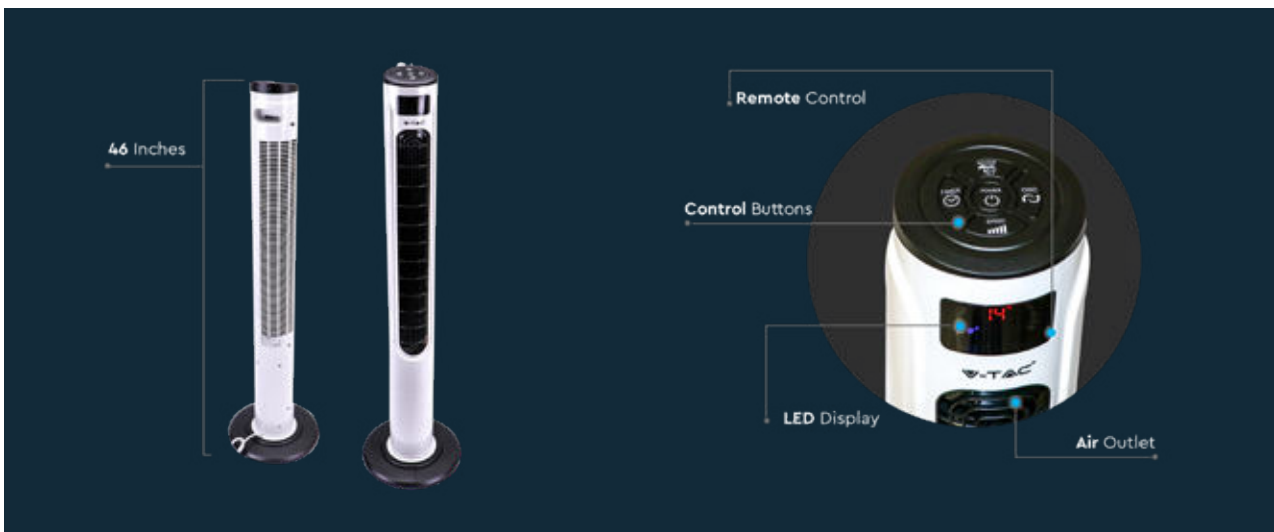

TOWER FAN

3 Wind Mode

NORMAL | NATURAL | SLEEP

SKU	Watts	Model	Box Qty
7902	55W	VT-5547	1

- Voltage/Freq: AC:220-240V,50Hz
- Size(inches): 46
- Material: ABS
- Unit Color: White & Black Finish
- Speed: 3(Low-Med-High)
- Wind Mode: 3 (Normal-Natural-Sleep)
- Timer: 1-15hrs(Max)
- Power Cord Length: 1.8m
- Plug Type: EU
- IP Rating: IP20