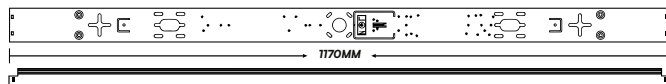

LED BATTEN FITTINGS

NEW LED BATTEN FITTINGS - 4 FEET

SKU	Model	Watts	Lumens	Box Qty
7011 | 3IN1	VT-4004	20W 30W 40W	3000K - 2500 lm | 4000K - 2800 lm | 6500K - 2700 lm 3000K - 3600 lm | 4000K - 4200 lm | 6500K - 3750 lm 3000K - 4600 lm | 4000K - 5400 lm | 6500K - 4800 lm	6 pcs
7012 | 3IN1	VT-4004S (Sensor)	20W 30W 40W	3000K - 2500 lm | 4000K - 2800 lm | 6500K - 2700 lm 3000K - 3600 lm | 4000K - 4200 lm | 6500K - 3750 lm 3000K - 4600 lm | 4000K - 5400 lm | 6500K - 4800 lm	6 pcs
7013 | 3IN1	VT-4004E (Emergency Battery)	20W 30W 40W	3000K - 2500 lm | 4000K - 2800 lm | 6500K - 2700 lm 3000K - 3600 lm | 4000K - 4200 lm | 6500K - 3750 lm 3000K - 4600 lm | 4000K - 5400 lm | 6500K - 4800 lm	6 pcs
7014 | 3IN1	VT-4004SE (Sensor+Emergency Battery)	20W 30W 40W	3000K - 2500 lm | 4000K - 2800 lm | 6500K - 2700 lm 3000K - 3600 lm | 4000K - 4200 lm | 6500K - 3750 lm 3000K - 4600 lm | 4000K - 5400 lm | 6500K - 4800 lm	6 pcs