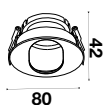

03
YEAR
WARRANTY

SPOTLIGHT FITTINGS

V-TAC
Meaningful Innovation.

RECESSED FITTING ROUND-GU10

Model No: VT-873-WB
SKU: 3157
Base: GU10
Material: Aluminium+PC
Color: White+Black
Size(mm): 80x42
Cutting Size: 75
Box Qty: 50

RECESSED FITTING ROUND-GU10

Model No: VT-874-WB
SKU: 3161
Base: GU10
Material: Aluminium+PC
Color: White+Black
Size(mm): 80x42
Cutting Size: 75
Box Qty: 50

RECESSED FITTING ROUND-GU10

Model No: VT-873-WG
SKU: 3158
Base: GU10
Material: Aluminium+PC
Color: White+Gold
Size(mm): 80x42
Cutting Size: 75
Box Qty: 50

RECESSED FITTING ROUND-GU10

Model No: VT-874-WG
SKU: 3162
Base: GU10
Material: Aluminium+PC
Color: White+Gold
Size(mm): 80x42
Cutting Size: 75
Box Qty: 50

RECESSED FITTING ROUND-GU10

Model No: VT-873-WR
SKU: 3159
Base: GU10
Material: Aluminium+PC
Color: White+Rose Gold
Size(mm): 80x42
Cutting Size: 75
Box Qty: 50

RECESSED FITTING ROUND-GU10

Model No: VT-874-WR
SKU: 3163
Base: GU10
Material: Aluminium+PC
Color: White+Rose Gold
Size(mm): 80x42
Cutting Size: 75
Box Qty: 50

RECESSED FITTING ROUND-GU10

Model No: VT-873-WC
SKU: 3160
Base: GU10
Material: Aluminium+PC
Color: White+Chrome
Size(mm): 80x42
Cutting Size: 75
Box Qty: 50

RECESSED FITTING ROUND-GU10

Model No: VT-874-WC
SKU: 3164
Base: GU10
Material: Aluminium+PC
Color: White+Chrome
Size(mm): 80x42
Cutting Size: 75
Box Qty: 50

RECESSED FITTING ROUND-GU10

Model No: VT-874
SKU: 8596
Base: GU10
Material: Aluminium + PC
Color: Black+ Black Reflector
Size(mm): $\varnothing$ 83x40.7
Cutting Size: $\varnothing$ 75
Box Qty: 50

NEW RECESSED FITTING ROUND-GU10

Model No: VT-443-W
SKU: 10297
Base: GU10
Material: Iron+PC
Color: White+White
Size(mm): 88x88x30
Cutting Size: 75x75
Box Qty: 100