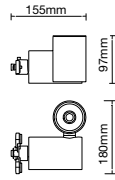

COB TRACK LIGHTS

AC:220-240V,50/60Hz Input Voltage

24° Beam Angle

>0.9 PF

>95 CRI

Aluminium Body

30,000 hr lifespan