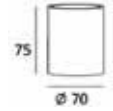

FITTING-ROUND-GU10

Model No: VT-727RD
SKU: 3665
Base: GU10
Material: Gypsum
Color: White
Size(mm): Ø70x75
Cutting Size: N/A
Box Qty: 36