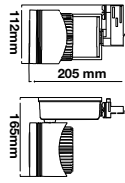

COB 4 LINE TRACK LIGHTS