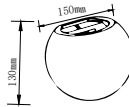

03
YEAR
WARRANTY

SPOTLIGHT FITTINGS

V-TAC
Meaningful Innovation.

RECESSED FITTING GU10

Model No: VT-934-B
SKU: 6659
Base: GU10
Material: PC
Color: Black
Size(mm): 102x42
Cutting Size: 85
Box Qty: 50

RECESSED FITTING GU10

Model No: VT-980-B
SKU: 6696
Base: GU10
Material: Aluminum
Color: Black+black
Size(mm): 32.5x23.5x50
Cutting Size: 61
Box Qty: 50

RECESSED FITTING GU10

Model No: VT-974-W
SKU: 6682
Base: GU10
Material: Aluminum
Color: White
Size(mm): 42.5x17.5x35
Cutting Size: 61
Box Qty: 50

RECESSED FITTING GU10

Model No: VT-980-GB
SKU: 6697
Base: GU10
Material: Aluminum
Color: Golden+Black
Size(mm): 32.5x23.5x50
Cutting Size: 61
Box Qty: 50

RECESSED FITTING GU10

Model No: VT-974-B
SKU: 6683
Base: GU10
Material: Aluminum
Color: Black
Size(mm): 42.5x17.5x35
Cutting Size: 61
Box Qty: 50

CONCRETE WALL FITTING

Model No: VT-891D
SKU: 8690
Base: G9
Material: Concrete
Color: Dark Grey
Size(mm): 150x130x130
Cutting Size: N/A
Box Qty: 12

RECESSED FITTING GU10

Model No: VT-980-WB
SKU: 6694
Base: GU10
Material: Aluminum
Color: White+black
Size(mm): 32.5x23.5x50
Cutting Size: 61
Box Qty: 50

CONCRETE WALL FITTING

Model No: VT-891L
SKU: 8691
Base: G9
Material: Concrete
Color: Light Grey
Size(mm): 150x130x130
Cutting Size: N/A
Box Qty: 12

RECESSED FITTING GU10

Model No: VT-980-BW
SKU: 6695
Base: GU10
Material: Aluminum
Color: Black+white
Size(mm): 32.5x23.5x50
Cutting Size: 61
Box Qty: 50

CONCRETE WALL FITTING

Model No: VT-892D
SKU: 8692
Base: G9
Material: Concrete
Color: Dark Grey
Size(mm): 120x100x120
Cutting Size: N/A
Box Qty: 12