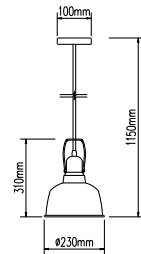

ALUMINIUM SHADE BLACK

SKU	Model	Material:	Holder:	Dimension:	Box Qty:
3728	VT-7422-B	Aluminium	E27	230x310x1150mm	8