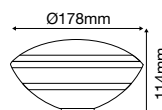

SKU	Model	Watts	Lumens	Size(mm)	Box Qty
7558 - RGB	VT-1268	8w	800	178x114mm	12
7562 - RGB	VT-1263	12w	1200	178x114mm	12