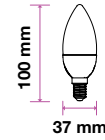

LED CANDLE BULBS-2PCS BLISTER-E14

Voltage/Frequency	AC:220-240V,50Hz
Beam Angle	200°
PF	>0.5
CRI	>80

SKU	Model	Watts	Lumens	EQ .Watts	Base	Shape	Size(mm)	Box Qty
7293 - 6400K WHITE	VT-2106	5.5W	470	40W	E14	Candle	Ø37x100	50