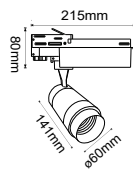

SMART COB TRACK LIGHTS

AC:220-240V,50/60Hz Input Voltage

18°-48° Beam Angle

>0.5 PF

>80 CRI

Aluminium Body

30,000 hr lifespan