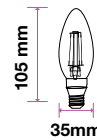

FILAMENT-CANDLE-E14

Voltage/Frequency	AC:220-240V, 50Hz
Beam Angle	300°
PF	>0.5
CRI	>80

SKU	Model	Watts	Lumens	EQ .Watts	Base	Shape	Size(mm)	Box Qty
217472 - 1800K WARM WHITE	VT-2152-N	2W	65	9W	E14	Candle	Ø35x105	100