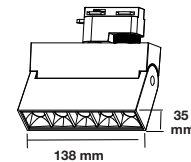

05
YEAR
WARRANTY

CRI
90

FLICKER
FREE

UGR<19

SKU	Model	Watts	Lumens	Box Qty	Size
20003 | 2700K WARM WHITE 20004 | 4000K DAY WHITE	VT-416-W	12W	960	40	35x138mm
20009 | 2700K WARM WHITE 20010 | 4000K DAY WHITE	VT-431-W	25W	2000	20	35x270mm