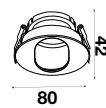

03
YEAR
WARRANTY

SPOTLIGHT FITTINGS

V-TAC
Meaningful Innovation.

RECESSED FITTING ROUND-GU10

Model No: VT-873-WB
SKU: 3157
Base: GU10
Material: Aluminium+PC
Color: White+Black
Size(mm): 80x42
Cutting Size: 75
Box Qty: 50

RECESSED FITTING ROUND-GU10

Model No: VT-874-WB
SKU: 3161
Base: GU10
Material: Aluminium+PC
Color: White+Black
Size(mm): 80x42
Cutting Size: 75
Box Qty: 50

RECESSED FITTING ROUND-GU10

Model No: VT-873-WG
SKU: 3158
Base: GU10
Material: Aluminium+PC
Color: White+Gold
Size(mm): 80x42
Cutting Size: 75
Box Qty: 50

RECESSED FITTING ROUND-GU10

Model No: VT-874-WG
SKU: 3162
Base: GU10
Material: Aluminium+PC
Color: White+Gold
Size(mm): 80x42
Cutting Size: 75
Box Qty: 50

RECESSED FITTING ROUND-GU10

Model No: VT-873-WR
SKU: 3159
Base: GU10
Material: Aluminium+PC
Color: White+Rose Gold
Size(mm): 80x42
Cutting Size: 75
Box Qty: 50

RECESSED FITTING ROUND-GU10

Model No: VT-874-WR
SKU: 3163
Base: GU10
Material: Aluminium+PC
Color: White+Rose Gold
Size(mm): 80x42
Cutting Size: 75
Box Qty: 50

RECESSED FITTING ROUND-GU10

Model No: VT-873-WC
SKU: 3160
Base: GU10
Material: Aluminium+PC
Color: White+Chrome
Size(mm): 80x42
Cutting Size: 75
Box Qty: 50

RECESSED FITTING ROUND-GU10

Model No: VT-874-WC
SKU: 3164
Base: GU10
Material: Aluminium+PC
Color: White+Chrome
Size(mm): 80x42
Cutting Size: 75
Box Qty: 50

RECESSED FITTING ROUND-GU10

Model No: VT-874
SKU: 8596
Base: GU10
Material: Aluminium + PC
Color: Black+ Black Reflector
Size(mm): $\varnothing$ 83x40.7
Cutting Size: $\varnothing$ 75
Box Qty: 50

NEW RECESSED FITTING ROUND-GU10

Model No: VT-443-W
SKU: 10297
Base: GU10
Material: Iron+PC
Color: White+White
Size(mm): 88x88x30
Cutting Size: 75x75
Box Qty: 100