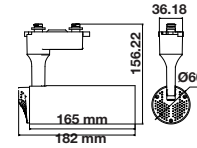

LED TRACKLIGHTS

V-TAC
Meaningful Innovation.

4 LINE TRACKLIGHTS

Experience true colours through our LED Tracklights efficient set of track lights with CRI >90, the latest LED technology from Samsung, and five years of warranty.

- COB LED Type
- 30,000 hr Lifespan
- 24° Beam Angle
- AC:220-240V,50Hz
- PF: >0.9
- High CRI of > 90
- Aluminium Body

05 YEAR
WARRANTY

CRI
90

SKU	Model	Watts	Lumens	Box Qty	Size
939 | 3000K WARM WHITE 940 | 4000K DAY WHITE	VT-418	18W	1260	20	Ø60x165x156mm
941 | 3000K WARM WHITE 942 | 4000K DAY WHITE	VT-430	30W	2100	20	Ø80x175x180mm

4 LINE SHUTTER TRACKLIGHTS

These durable 4-line LED track lights are equipped with shutters for flexibility — easily adjust them to achieve desired beam angle. These COB LEDs are also renowned for its high-CRI rating, perfect for retail lighting. Available in white and black body.

- COB LED Type
- 30,000 hr Lifespan
- 24°-60° Adjustable
- AC:220-240V,50Hz
- PF: >0.9
- High CRI of > 90
- Aluminium Body