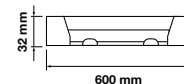

SKU	Model	Watts	Lumens	Size	Box Qty
5071 - 3000K WARM WHITE 5073 - 6000K WHITE	VT-8111	10W	900	600x32x25	25
5074 - 3000K WARM WHITE	VT-8121	20W	1800	1200x32x25	25