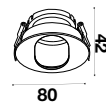

03
YEAR
WARRANTY

SPOTLIGHT FITTINGS

V-TAC
Meaningful Innovation.

RECESSED FITTING ROUND-GU10

Model No: VT-873-WB
SKU: 3157
Base: GU10
Material: Aluminium+PC
Color: White+Black
Size(mm): 80x42
Cutting Size: 75
Box Qty: 50

RECESSED FITTING ROUND-GU10

Model No: VT-874-WB
SKU: 3161
Base: GU10
Material: Aluminium+PC
Color: White+Black
Size(mm): 80x42
Cutting Size: 75
Box Qty: 50

RECESSED FITTING ROUND-GU10

Model No: VT-873-WG
SKU: 3158
Base: GU10
Material: Aluminium+PC
Color: White+Gold
Size(mm): 80x42
Cutting Size: 75
Box Qty: 50

RECESSED FITTING ROUND-GU10

Model No: VT-874-WG
SKU: 3162
Base: GU10
Material: Aluminium+PC
Color: White+Gold
Size(mm): 80x42
Cutting Size: 75
Box Qty: 50

RECESSED FITTING ROUND-GU10

Model No: VT-873-WR
SKU: 3159
Base: GU10
Material: Aluminium+PC
Color: White+Rose Gold
Size(mm): 80x42
Cutting Size: 75
Box Qty: 50

RECESSED FITTING ROUND-GU10

Model No: VT-874-WR
SKU: 3163
Base: GU10
Material: Aluminium+PC
Color: White+Rose Gold
Size(mm): 80x42
Cutting Size: 75
Box Qty: 50

RECESSED FITTING ROUND-GU10

Model No: VT-873-WC
SKU: 3160
Base: GU10
Material: Aluminium+PC
Color: White+Chrome
Size(mm): 80x42
Cutting Size: 75
Box Qty: 50

RECESSED FITTING ROUND-GU10

Model No: VT-874-WC
SKU: 3164
Base: GU10
Material: Aluminium+PC
Color: White+Chrome
Size(mm): 80x42
Cutting Size: 75
Box Qty: 50

RECESSED FITTING ROUND-GU10

Model No: VT-874
SKU: 8596
Base: GU10
Material: Aluminium + PC
Color: Black+ Black Reflector
Size(mm): $\varnothing$ 83x40.7
Cutting Size: $\varnothing$ 75
Box Qty: 50

NEW RECESSED FITTING ROUND-GU10

Model No: VT-443-W
SKU: 10297
Base: GU10
Material: Iron+PC
Color: White+White
Size(mm): 88x88x30
Cutting Size: 75x75
Box Qty: 100