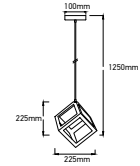

GEOMETRIC SERIES BLACK CANOPY

SKU	Model	Material:	Metal
3834	VT-7161-MB	Holder:	E27
		Dimension:	225x225x1250mm
		Box Qty:	8