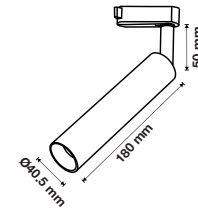

10 LINE TRACKLIGHTS

A complete range of durable 7w to 20w 4-line LED track lights with Aluminium body equipped with LED Chip by Samsung. These COB LEDs are also renowned for its high-CRI rating, perfect for retail lighting. Available in a stylish, clean white finish.

- COB LED Type
- 30,000 hr Lifespan
- 24° Beam Angle
- AC:220-240V,50Hz
- PF: >0.9
- High CRI of > 90
- Aluminium Body

SKU	Unit Color	Model	Watts	Lumens	Box Qty	Size
350 | 3000K WARM WHITE 351 | 4000K DAY WHITE 352 | 5000K WHITE	White	VT-407-W	7W	490	40	180x40.5x50mm
21351 | 4000K DAY WHITE	White	VT-407-W-N	7W	700	40	180x40.5x50mm
353 | 3000K WARM WHITE 354 | 4000K DAY WHITE 355 | 5000K WHITE	Black	VT-407-B	7W	420	40	180x40.5x50mm
21353 | 3000K WARM WHITE 21354 | 4000K DAY WHITE 21355 | 5000K WHITE	Black	VT-407-B-N	7W	700	40	180x40.5x50mm
357 | 4000K DAY WHITE 358 | 5000K WHITE	White	VT-415-W	15W	1200	40	200x50x50mm
21356 | 3000K WARM WHITE 21357 | 4000K DAY WHITE	White	VT-415-W-N	15W	1500	40	200x50x50mm
359 | 3000K WARM WHITE 360 | 4000K DAY WHITE	Black	VT-415-B	15W	1050	40	200x50x50mm
21359 | 3000K WARM WHITE 21360 | 4000K DAY WHITE 21361 | 5000K WHITE	Black	VT-415-B-N	15W	1500	40	200x50x50mm
362 | 3000K WARM WHITE 363 | 4000K DAY WHITE 364 | 5000K WHITE	White	VT-420-W	20W	1600	40	220x60x50mm
365 | 3000K WARM WHITE 366 | 4000K DAY WHITE 367 | 5000K WHITE	Black	VT-420-B	20W	1400	40	220x60x50mm
20486 | 4000K DAY WHITE	Black	VT-11035-B NEW	35W	3000	20	164x80x190mm