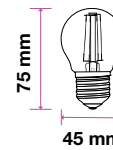

LED CLEAR FILAMENT-G45

Voltage/Frequency	AC:220-240V,50Hz
Life Span	20,000 hr
PF	>0.4
CRI	>80

SKU	Model	Watts	Lumens	EQ .Watts	Base	Shape	Size	Box Qty
944 | 4000K DAY WHITE	VT-244	4W	400	35w	E27	G45	Ø45x75mm	100