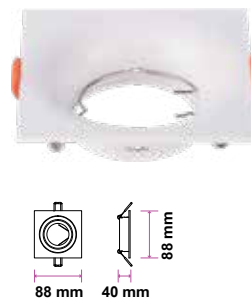

RECESSED FITTING GU10

Model No: VT-921-W
SKU: 6634
Base: GU10
Material: PC
Color: White
Size(mm): 88x88x40
Cutting Size: 80
Box Qty: 50