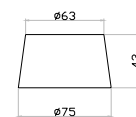

**NEW** FABRIC TRACK BELT

SKU	Size(mm)	Unit Color
23126	10 Meters	Dark Grey

**NEW** SURFACE CANOPY

SKU	Size(mm)	Unit Color
23127	∅205x50	Sandy Black

**NEW** 2 FUNCTION REMOTE SURFACE CANOPY

SKU	Size(mm)	Unit Color
23129	63x75x43	Sandy Black