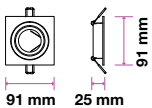

RECESSED FITTING-SQUARE-GU10

Model No: VT-782SQ-AB
SKU: 3606
Base: 1XGU10
Material: Aluminium
Color: Aluminium Brush
Size(mm): 91x91x25
Cutting Size: 75x75
Box Qty: 100