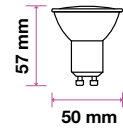

GU10 SPOTLIGHT MILKY COVER-
6PCS PACK

Voltage/Frequency	AC:220-240V, 50Hz
PF	>0.5
CRI	>80

SKU	Model	Watts	Lumens	EQ .Watts	Base	Beam Angle	Size(mm)	Box Qty
212739 - 3000K WARM WHITE 212740 - 4000K DAY WHITE 212741 - 6500K WHITE	VT-2225-N	4.5W	400	35W	GU10	100°	56.5x50	180