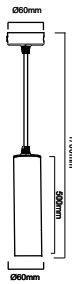

03
YEAR
WARRANTY

SPOTLIGHT FITTINGS

V-TAC
Meaningful Innovation.

NEW

PENDANT WHITE-GU10-50CM

Model No: VT-976-500-W
SKU: 6780
Base: GU10
Material: Aluminium
Color: White
Size(mm): 60x500x1700
Cutting Size: NA
Box Qty: 20