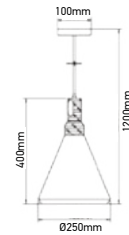

WOODEN TOP IRON BLACK

SKU	Model	Material:	Iron+Wooden Top
3762	VT-7525-B	Holder:	E27
		Dimension:	250x400x1200mm
		Box Qty:	8