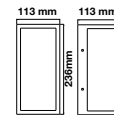

02
YEAR
WARRANTY

GARDEN LAMPS

V-TAC
Meaningful Innovation.

BOLLARD LAMPS WITH SENSOR AND SOCKET

SKU v	Model	Box Qty
8976	VT-838-GS60	6

Material: Stainless Steel+PC Diffuser
Max.Watts: 60W
Detection Angle: 100°
Detection Range: 2-8M
Ambient Light: 2-200Lux
Time Delay: 5sec to 5min
Holder: E27
IP Rating: IP44
Dimension: 76x110x600mm

2 EU PLUG SOCKETS
PIR MOTION SENSOR

BOLLARD LAMPS WITH SENSOR AND SOCKET

SKU v	Model	Box Qty
8977	VT-838-SS60	6

Material: Stainless Steel+PC Diffuser
Max.Watts: 60W
Detection Angle: 100°
Detection Range: 2-8M
Ambient Light: 2-200Lux
Time Delay: 5sec to 5min
Holder: E27
IP Rating: IP44
Dimension: 76x110x600mm

2 EU PLUG SOCKETS
PIR MOTION SENSOR

NEW WALL LAMPS E14

SKU	Model
10561	VT-1190

Material: Iron
Max.Watts: 30W
Holder: E14
IP Rating: IP65
Dimension: 200x168x350mm

WALL LAMP

SKU	Model	Box Qty
8517	VT-837-B	10

Material: Aluminium+Clear Glass
Max.Watts: 60W
Holder: E27
IP Rating: IP44
Dimension: 113x236x113mm

WALL LAMP

SKU	Model	Box Qty
7513	VT-7670	12

Material: Stainless Steel+PC
Max.Watts: 14W
Holder: E27
IP Rating: IP44
Dimension: 250x90x100mm

WALL LAMP

SKU	Model	Box Qty
7077	VT-754-MW	10

Material: Aluminium+Glass
Max.Watts: 60W
Holder: E27
IP Rating: IP44
Dimension: 245x180x93mm

WALL LAMP

SKU	Model	Box Qty
8628	VT-835	6

Material: Stainless Steel+PC
Max.Watts: 40w
Holder: E27
IP Rating: IP44
Dimension: 148x165x245mm

WALL LAMP

SKU	Model	Box Qty
10422	VT-1158	20

Material: Aluminium+Iron+Glass
Max.Watts: 60W
Holder: E27
IP Rating: IP44
Dimension: 250x305x340mm