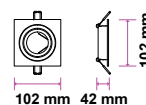

RECESSED FITTING GU10

Model No: VT-931-WRG
SKU: 6649
Base: GU10
Material: PC
Color: White+Rose Gold
Size(mm): 85x40
Cutting Size: 72
Box Qty: 50

RECESSED FITTING GU10

Model No: VT-932-WG
SKU: 6654
Base: GU10
Material: PC
Color: White+Gold
Size(mm): 85x85x40
Cutting Size: 72
Box Qty: 50

RECESSED FITTING GU10

Model No: VT-932-W
SKU: 6650
Base: GU10
Material: PC
Color: White+White
Size(mm): 85x85x40
Cutting Size: 72
Box Qty: 50

RECESSED FITTING GU10

Model No: VT-932-WRG
SKU: 6655
Base: GU10
Material: PC
Color: White+Rose Gold
Size(mm): 85x85x40
Cutting Size: 72
Box Qty: 50

RECESSED FITTING GU10

Model No: VT-932-WB
SKU: 6651
Base: GU10
Material: PC
Color: White+Black
Size(mm): 85x85x40
Cutting Size: 72
Box Qty: 50

RECESSED FITTING GU10

Model No: VT-933-W
SKU: 6656
Base: GU10
Material: PC
Color: White
Size(mm): 102x102x42
Cutting Size: 95x95
Box Qty: 50

RECESSED FITTING GU10

Model No: VT-932-B
SKU: 6652
Base: GU10
Material: PC
Color: Black+Black
Size(mm): 85x85x40
Cutting Size: 72
Box Qty: 50

RECESSED FITTING GU10

Model No: VT-933-B
SKU: 6657
Base: GU10
Material: PC
Color: Black
Size(mm): 102x102x42
Cutting Size: 95x95
Box Qty: 50

RECESSED FITTING GU10

Model No: VT-932-WC
SKU: 6653
Base: GU10
Material: PC
Color: White+Chrome
Size(mm): 85x85x40
Cutting Size: 72
Box Qty: 50

RECESSED FITTING GU10

Model No: VT-934-W
SKU: 6658
Base: GU10
Material: PC
Color: White
Size(mm): 102x42
Cutting Size: 85
Box Qty: 50