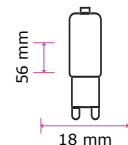

LED CAPSULE LIGHTS

05 YEAR
WARRANTY

Voltage/Frequency	AC:220-240V,50Hz
Life Span	20,000 hr
CRI	>80

SKU	Model	Watts	Lumens	EQ .Watts	Base	Beam Angle	Size	Box Qty
20478 | 3000K WARM WHITE 20479 | 4000K DAY WHITE	VT-11033	2.2W	200	20w	G9	300°	Ø18x56mm	400