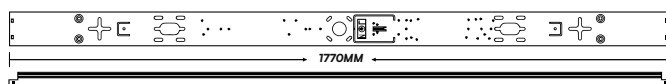

NEW LED BATTEN FITTINGS - 6 FEET

SKU	Model	Watts	Lumens	Box Qty
7019 | 3IN1	VT-4006	40W 50W 60W	3000K - 5000 lm | 4000K - 5800 lm | 6500K - 5400 lm 3000K - 6000 lm | 4000K - 7000 lm | 6500K - 6250 lm 3000K - 6900 lm | 4000K - 8100 lm | 6500K - 7200 lm	6 pcs
7020 | 3IN1	VT-4006S (Sensor)	40W 50W 60W	3000K - 5000 lm | 4000K - 5800 lm | 6500K - 5400 lm 3000K - 6000 lm | 4000K - 7000 lm | 6500K - 6250 lm 3000K - 6900 lm | 4000K - 8100 lm | 6500K - 7200 lm	6 pcs
7021 | 3IN1	VT-4006E (Emergency Battery)	40W 50W 60W	3000K - 5000 lm | 4000K - 5800 lm | 6500K - 5400 lm 3000K - 6000 lm | 4000K - 7000 lm | 6500K - 6250 lm 3000K - 6900 lm | 4000K - 8100 lm | 6500K - 7200 lm	6 pcs
7022 | 3IN1	VT-4006SE (Sensor+Emergency Battery)	40W 50W 60W	3000K - 5000 lm | 4000K - 5800 lm | 6500K - 5400 lm 3000K - 6000 lm | 4000K - 7000 lm | 6500K - 6250 lm 3000K - 6900 lm | 4000K - 8100 lm | 6500K - 7200 lm	6 pcs