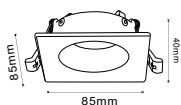

RECESSED FITTING GU10

Model No: VT-931-WRG
SKU: 6649
Base: GU10
Material: PC
Color: White+Rose Gold
Size(mm): 85x40
Cutting Size: 72
Box Qty: 50

RECESSED FITTING GU10

Model No: VT-932-WG
SKU: 6654
Base: GU10
Material: PC
Color: White+Gold
Size(mm): 85x85x40
Cutting Size: 72
Box Qty: 50

RECESSED FITTING GU10

Model No: VT-932-W
SKU: 6650
Base: GU10
Material: PC
Color: White+White
Size(mm): 85x85x40
Cutting Size: 72
Box Qty: 50

RECESSED FITTING GU10

Model No: VT-932-WRG
SKU: 6655
Base: GU10
Material: PC
Color: White+Rose Gold
Size(mm): 85x85x40
Cutting Size: 72
Box Qty: 50

RECESSED FITTING GU10

Model No: VT-932-WB
SKU: 6651
Base: GU10
Material: PC
Color: White+Black
Size(mm): 85x85x40
Cutting Size: 72
Box Qty: 50

RECESSED FITTING GU10

Model No: VT-933-W
SKU: 6656
Base: GU10
Material: PC
Color: White
Size(mm): 102x102x42
Cutting Size: 95x95
Box Qty: 50

RECESSED FITTING GU10

Model No: VT-932-B
SKU: 6652
Base: GU10
Material: PC
Color: Black+Black
Size(mm): 85x85x40
Cutting Size: 72
Box Qty: 50

RECESSED FITTING GU10

Model No: VT-933-B
SKU: 6657
Base: GU10
Material: PC
Color: Black
Size(mm): 102x102x42
Cutting Size: 95x95
Box Qty: 50

RECESSED FITTING GU10

Model No: VT-932-WC
SKU: 6653
Base: GU10
Material: PC
Color: White+Chrome
Size(mm): 85x85x40
Cutting Size: 72
Box Qty: 50

RECESSED FITTING GU10

Model No: VT-934-W
SKU: 6658
Base: GU10
Material: PC
Color: White
Size(mm): 102x42
Cutting Size: 85
Box Qty: 50