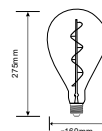

NEW

LED SMOKY SPIRAL FILAMENT  
A160 BULBS E27

Voltage/Frequency	AC:220-240V,50Hz
Beam Angle	300°
PF	>0.5
CRI	>80

SKU	Model	Watts	Lumens	EQ .Watts	Base	Shape	Size(mm)	Box Qty
23167 - 2700K WARM WHITE	VT-2268	4W	120	NA	E27	A160	Ø160X275	