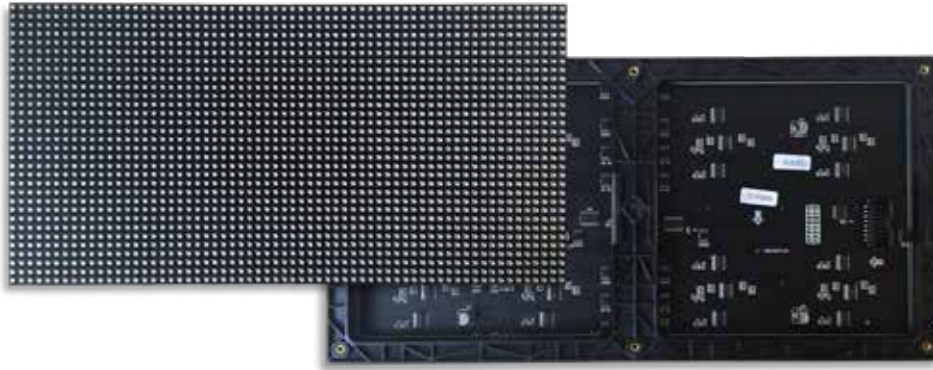

## P5 INDOOR LED FINISHED CABINET

SKU	Box Qty
11077	6