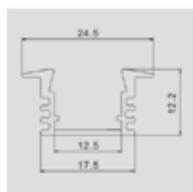

MOUNTING KIT

Model	SKU	Size(mm)	Color	Box Qty
VT-8115	3357	2000x24.5x12.2	Silver	120