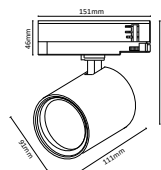

NEW COB 4 LINE TRACK LIGHTS

AC:220-240V, 50Hz Input Voltage

30° Beam Angle

>80 CRI

Aluminium Body

20,000 hr lifespan

SKU	Model	Watts	Lumens	Size(mm)	Box Qty
10281 - 4000K DAY WHITE	VT-4235-B	35W	3000	91x151x159	20