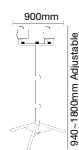

## TRIPOD STAND-YELLOW

SKU	Model	Size(mm)	Box Qty
9104	VT-41150Y	900x940~1800	8