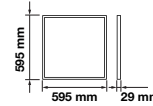

SKU	Model	Watts	Lumens	Size(mm)	Box Qty
638031 - 3000K WARM WHITE 638011 - 4000K DAY WHITE 638021 - 6500K WHITE	VT-6139	36W Single pack 110lm/w	3960	595x595x30	6
64511 - 4000K DAY WHITE	VT-6142-1	40w 6 pcs pack	3200	595x595x29	6
6451 - 4000K DAY WHITE	VT-6142	40w 6 pcs pack 100lm/w	4000	595x595x29	6
6453 - 4000K DAY WHITE 6454 - 6500K WHITE	VT-6170	70w 6 pcs pack	5950	595x595x29	6