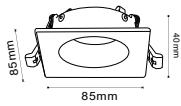

RECESSED FITTING GU10

Model No: VT-931-WRG
SKU: 6649
Base: GU10
Material: PC
Color: White+Rose Gold
Size(mm): 85x40
Cutting Size: 72
Box Qty: 50

RECESSED FITTING GU10

Model No: VT-932-WG
SKU: 6654
Base: GU10
Material: PC
Color: White+Gold
Size(mm): 85x85x40
Cutting Size: 72
Box Qty: 50

RECESSED FITTING GU10

Model No: VT-932-W
SKU: 6650
Base: GU10
Material: PC
Color: White+White
Size(mm): 85x85x40
Cutting Size: 72
Box Qty: 50

RECESSED FITTING GU10

Model No: VT-932-WRG
SKU: 6655
Base: GU10
Material: PC
Color: White+Rose Gold
Size(mm): 85x85x40
Cutting Size: 72
Box Qty: 50

RECESSED FITTING GU10

Model No: VT-932-WB
SKU: 6651
Base: GU10
Material: PC
Color: White+Black
Size(mm): 85x85x40
Cutting Size: 72
Box Qty: 50

RECESSED FITTING GU10

Model No: VT-933-W
SKU: 6656
Base: GU10
Material: PC
Color: White
Size(mm): 102x102x42
Cutting Size: 95x95
Box Qty: 50

RECESSED FITTING GU10

Model No: VT-932-B
SKU: 6652
Base: GU10
Material: PC
Color: Black+Black
Size(mm): 85x85x40
Cutting Size: 72
Box Qty: 50

RECESSED FITTING GU10

Model No: VT-933-B
SKU: 6657
Base: GU10
Material: PC
Color: Black
Size(mm): 102x102x42
Cutting Size: 95x95
Box Qty: 50

RECESSED FITTING GU10

Model No: VT-932-WC
SKU: 6653
Base: GU10
Material: PC
Color: White+Chrome
Size(mm): 85x85x40
Cutting Size: 72
Box Qty: 50

RECESSED FITTING GU10

Model No: VT-934-W
SKU: 6658
Base: GU10
Material: PC
Color: White
Size(mm): 102x42
Cutting Size: 85
Box Qty: 50