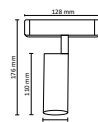

SKU	Model	Watts	Lumens	Size(mm)	Box Qty
10252 - 3000K WARM WHITE 10251 - 4000K DAY WHITE 10253 - 6400K WHITE	VT-42010	11W	1300	46x128x176	30
10255 - 3000K WARM WHITE 10254 - 4000K DAY WHITE 10256 - 6400K WHITE	VT-4221	20W	2200	56x128x210	30