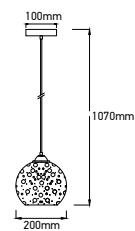

3D GLASS BLACK CANOPY

SKU	Model	Material:	Holder:	Dimension:	Box Qty:
40121	VT-7206	Glass	E27	ø200x100x1070mm	8