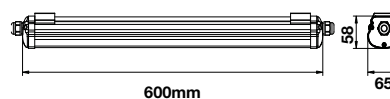

WATERPROOF FITTING-G SERIES

AC:200-240V,50/60Hz

120° Beam Angle

>0.5 PF

>70 CRI

PC Body

20,000 hr lifespan

SKU	Model	Watts	Lumens	Size(mm)	Box Qty
6282 - 6400K WHITE	VT-6076	18w	1440	600x65x58	12
216283 - 4000K DAY WHITE 216282 - 6500K WHITE	VT-6076-N	18w	2160	600x66x58	12
216285 - 4500K DAY WHITE 216284 - 6400K WHITE	VT-1249-N	36W	4320	1200x65x58	12
6286 - 6400K WHITE	VT-1574	48w	3840	1500x65x58	12
216287 - 4500K DAY WHITE 216286 - 6400K WHITE	VT-1574-N	48W	5760	1500x65x58	12