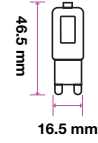

G9-LED CAPSULE LIGHT

Voltage/Frequency	AC:220-240V,50Hz
PF	>0.4
CRI	>80

SKU	Model	Watts	Lumens	EQ .Watts	Base	Beam Angle	Size(mm)	Box Qty
4466 - 3000K WARM WHITE 4467 - 4000K DAY WHITE 4468 - 6400K WHITE	VT-1946	2.5W	200	25W	G9	300°	16.5x46.5	400