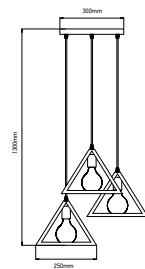

GEOMETRIC SERIES BLACK CANOPY

SKU	Model	Material:	Metal Finish
3927	VT-7144	Holder:	E27
		Dimension:	300x1300mm
		Box Qty:	4