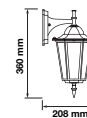

SKU	Model	Box Qty
7068	VT-750-B	10
Material:	Aluminium+Glass	
Max.Watts:	40W	
Holder:	E27	
IP Rating:	IP44	
Dimension:	208x360x170mm