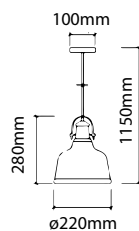

AMBER GLASS PENDANT

SKU	Model	Material:	Holder:	Dimension:	Box Qty:
3726	VT-7220-A	Glass+Metal	E27	220x280x1150mm	8