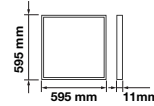

SKU	Model	Watts	Lumens	Size(mm)	Box Qty
6603 - 4000K DAY WHITE 6604 - 6400K WHITE	VT-6140	40w 6 pcs pack	4400	595x595x11	6