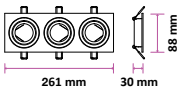

## RECESSED FITTING GU10

Model No: VT-11014  
SKU: 6776  
Base: GU10  
Material: Plaster  
Color: White  
Size(mm): 220x80x50  
Cutting Size: 225x85  
Box Qty: 6

**NEW** RECESSED FITTING GU10

Model No: VT-441  
SKU: 10299  
Base: 3xGU10  
Material: Iron+PC  
Color: White+White  
Size(mm): 261x88x30  
Cutting Size: 245x75  
Box Qty: 50