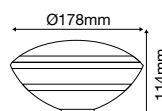

SKU	Model	Watts	Lumens	Size(mm)	Box Qty
7556 - 3000K WARM WHITE 7557 - BLUE 7555 - 6400K WHITE	VT-1258	8w	800	178x114mm	12
7560 - 3000K WARM WHITE 7561 - BLUE 7559 - 6500K WHITE	VT-1262	12w	1200	178x114mm	12