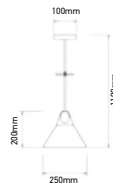

MODERN WOODEN TOP BLACK

SKU	Model	Material:	Aluminium+Wood
3757	VT-7425-B	Holder:	E27
		Dimension:	250x200x1100mm
		Box Qty:	8