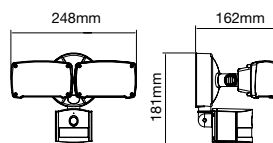

SKU	Model	Watts	Lumens	Size(mm)	Box Qty
5917 - 6000K WHITE	VT-4818-Black	18W	600	248x162x181	4