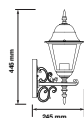

SKU	Model	Box Qty
7522	VT-761-W	8

Material: Aluminium+Glass
Max.Watts: 60W
Holder: E27
IP Rating: IP44
Dimension: 245x445x185mm