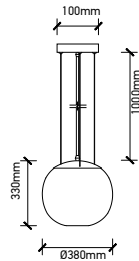

DESIGNER GLASS GUN GREY

SKU	Model	Material:	Glass
3888	VT-7380	Holder:	E27
		Dimension:	Ø380x330x1000mm
		Box Qty:	4