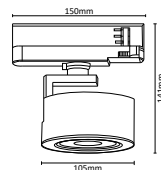

NEW COB 4 LINE TRACK LIGHTS

AC:220-240V, 50Hz Input Voltage

35° Beam Angle

>80 CRI

Aluminium Body

20,000 hr lifespan

SKU	Model	Watts	Lumens	Size(mm)
10371 - 3IN1	VT-4633	30W	3000	105x150x141