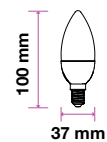

HIGH CRI BULBS-CANDLE

Voltage/Frequency	AC:220-240V,50Hz
Beam Angle	200°
PF	>0.5
CRI	>95

SKU	Model	Watts	Lumens	EQ. Watts	Base	Shape	Size(mm)	Box Qty
7496 - 6400K WHITE	VT-2226	5.5W	470	40W	E14	Candle	Ø37x100	200