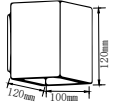

CONCRETE WALL FITTING

Model No: VT-892L
SKU: **8693**
Base: G9
Material: Concrete
Color: Light Grey
Size(mm): 120x100x120
Cutting Size: N/A
Box Qty: 12