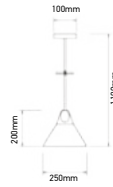

02
YEAR
WARRANTY

PENDANTS

V-TAC
Meaningful Innovation.

MODERN WOODEN TOP WHITE

SKU	Model	Material:	Aluminium+Wood
3756	VT-7425-WH	Holder:	E27
		Dimension:	250x200x1100mm
		Box Qty:	8