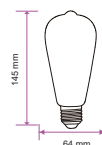

LED 3D FILAMENT BULBS ST64

Voltage/Frequency	AC:220-240V,50Hz
Beam Angle	300°
PF	>0.45
CRI	>80

SKU	Model	Watts	Lumens	EQ .Watts	Base	Shape	Size(mm)	Box Qty
212705 - 3000K WARM WHITE	VT-2223-N	3W	25	NA	E27	ST64	Ø64x135	100