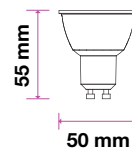

LED SPOTLIGHTS - 110° BEAM ANGLE

Voltage/Frequency	AC:220-240V,50Hz
Life Span	20,000 hr
PF	>0.5
CRI	>80

05 YEAR
WARRANTY

SKU	Model	Watts	Lumens	EQ .Watts	Base	Beam Angle	Size	Box Qty
21872 | 3000K WARM WHITE 21873 | 4000K DAY WHITE 21874 | 6500K WHITE	VT-292-N	7.5W	610	70w	GU10	110°	Ø50x55mm	200