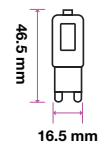

LED CAPSULE LIGHTS

05 YEAR
WARRANTY

Voltage/Frequency	AC:220-240V,50Hz
Life Span	30,000 hr
PF	>0.4
CRI	>80