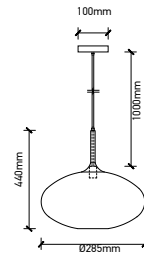

MODERN WHITE GLASS PENDANT

SKU	Model	Material:	Holder:	Dimension:	Box Qty:
3884	VT-7281-WG	Glass+Metal	E27	Ø285x440x1000mm	4