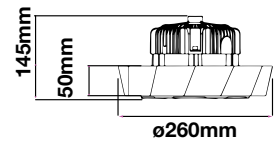

LED HIGHBAY LIGHTS

Powerful performance with ultra-efficient energy management. With an astonishing efficiency rating of 180 lm/w matched with the highly acclaimed MEAN WELL driver and IP65 Aluminium body.

LED HIGHBAY (MEANWELL DRIVER)

- 180 lm/w
- 30,000 & 50,000 hr lifespan
- AC:220-240V,50Hz
- 120° Beam Angle
- PF: >0.9
- CRI:>80
- Die cast Aluminium

SKU	Model	Watts	Lumens	Beam Angle	Box Qty	Size
567 | 6400K WHITE	VT-9-102	100W	18000	120°	2 pcs	ø260x145mm
569 | 6400K WHITE	VT-9-120	120W	21600	120°	2 pcs	ø260x145mm