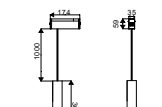

SKU	Model	Watts	Lumens	Size(mm)	Box Qty
7968 | 3000K WARM WHITE 7969 | 4000K DAY WHITE	VT-4315	15W	1000	300x55mm	12