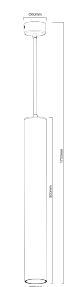

PENDANT BLACK-GU10-50CM

Model No: VT-976-50CM
SKU: 6687
Base: GU10
Material: Aluminum
Color: Black
Size(mm): 42x35x54.5
Cutting Size: NA
Box Qty: 20