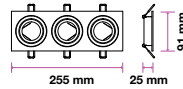

RECESSED FITTING-SQUARE-GU10

Model No: VT-784SQ-AB
SKU: 3610
Base: 3XGU10
Material: Aluminium
Color: Aluminium Brush
Size(mm): 255x91x25
Cutting Size: 235x75
Box Qty: 50