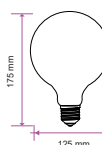

LED 3D FILAMENT BULBS G125

Voltage/Frequency	AC:220-240V,50Hz
Beam Angle	300°
PF	>0.45
CRI	>80

SKU	Model	Watts	Lumens	EQ .Watts	Base	Shape	Size(mm)	Box Qty
212706 - 3000K WARM WHITE	VT-2233-N	3W	40	NA	E27	G125	Ø125x170	20