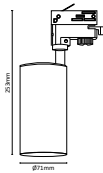

02
YEAR
WARRANTY

LED TRACK LIGHTS

V-TAC
Meaningful Innovation.

NEW COB 4 LINE TRACK LIGHTS

AC:220-240V, 50Hz Input Voltage

35° Beam Angle

>90 CRI

ABS+Aluminium Body

20,000 hr lifespan