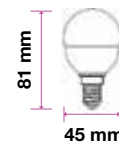

SKU	Model	Watts	Lumens	EQ .Watts	Base	Shape	Size(mm)	Box Qty
4124 - 6400K WHITE	VT-1819	4W	320	30W	E14	P45	Ø45x82	200
214123 - 3000K WARM WHITE 214174 - 4000K DAY WHITE 214124 - 6500K WHITE	VT-1819-N	3.7W	320	25W	E14	P45	Ø45x80	200
42511 - 4000K DAY WHITE	VT-1880N	5.5W	470	40W	E14	P45	Ø45x81	200
2142501 - 3000K WARM WHITE 2142511 - 4000K DAY WHITE 2142521 - 6500K WHITE	VT-1880N-N	4.5W	470	40W	E14	P45	Ø45x80	200