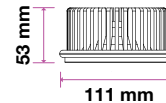

SKU	Model	Watts	Lumens	EQ .Watts	Base	Beam Angle	Size(mm)	Box Qty
1245 - 6000K WHITE	VT-1120-20	20W	1800	100W	N/A	20°	Ø111x53	50