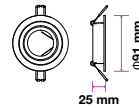

RECESSED FITTING-ROUND-GU10

Model No: VT-782RD-WH
SKU: **3599**
Base: GU10
Material: Aluminium
Color: White
Size(mm): Ø91x25
Cutting Size: Ø75
Box Qty: 100