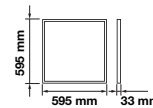

SKU	Model	Watts	Lumens	Size(mm)	Box Qty
216620 - 4000K DAY WHITE 216621 - 6500K WHITE	VT-6242	40w	4400	595x595x33	6