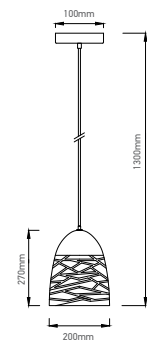

MESH METAL GOLD

SKU	Model	Material:	Holder:	Dimension:	Box Qty:
3821	VT-7200-CG	Metal	E27	200x270x1300mm	8