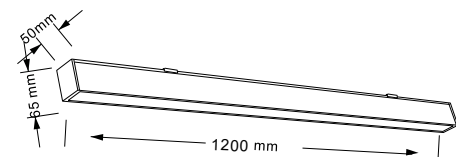

- 50cm to 2m height adjustment
- CCT 3IN1
- PS+Aluminium Body
- 100° Beam Angle
- 30,000 hr Lifespan
- IP20

SKU	Unit Color	Model	Watts	Lumens	Size
10468   3IN1	Black	VT-7-44-B	40W	3400	1200x50x65mm
10469   3IN1	White	VT-7-44-W	40W	3400	1200x50x65mm