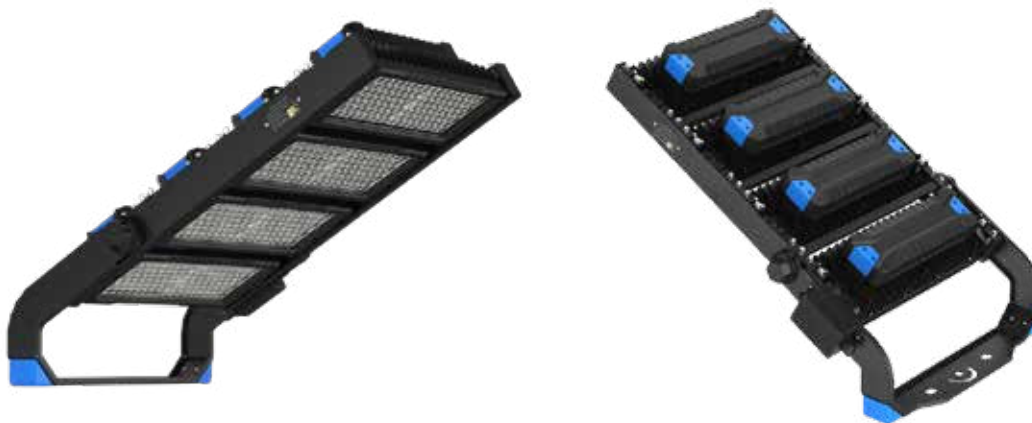

# LED FLOODLIGHTS

**05**  
YEAR  
WARRANTY

**120**  
LUMEN/W

**IK08**  
RATING

**DIMMABLE**

**IP66**  
RATING

Our heavy-duty IP66 LED Floodlights are perfect for industrial lighting. Never worry about efficiency — these floodlights are equipped with critically acclaimed LEDs provided by Samsung and excellent MEAN WELL drivers to ensure optimal energy saving and temperature dissipation.