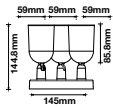

03
YEAR
WARRANTY

SPOTLIGHT FITTINGS

V-TAC
Meaningful Innovation.

CEILING/WALL FITTING-GU10

Model No: VT-899
SKU: 7982
Base: 3XGU10
Material: PC
Color: White
Size(mm): 145x144.8
Cutting Size: NA
Box Qty: 20