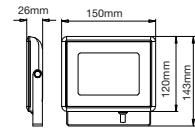

SKU	Model	Watts	Lumens	Size(mm)	Box Qty
5946 - 3000K WARM WHITE 5947 - 4000K DAY WHITE 5948 - 6500K WHITE	VT-4021B	20W	1700	150x143x26	20
215946 - 3000K WARM WHITE 215947 - 4000K DAY WHITE 215948 - 6500K WHITE	VT-4021B-N	20W	1620	121x114x26	20
5952 - 3000K WARM WHITE 5954 - 6500K WHITE	VT-4031B	30W	2550	185x163x26	20
215952 - 3000K WARM WHITE 215953 - 4000K DAY WHITE 215954 - 6500K WHITE	VT-4031B-N	30W	2510	153x132x27	20
5958 - 3000K WARM WHITE 5959 - 4000K DAY WHITE	VT-4051B	50W	4250	245x192x28	10
215958 - 3000K WARM WHITE 215959 - 4000K DAY WHITE 215960 - 6500K WHITE	VT-4051B-N	50W	4300	198x167x28	10
5965 - 4000K DAY WHITE	VT-40101B	100W	8500	330x271x33	5
215964 - 3000K WARM WHITE 215965 - 4000K DAY WHITE 215966 - 6500K WHITE	VT-40101B-N	100W	8700	261x217x32	10