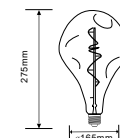

LED AMBER SPIRAL FILAMENT
A165 BULBS E27

Voltage/Frequency	AC:220-240V,50Hz
Beam Angle	300°
PF	>0.5
CRI	>80