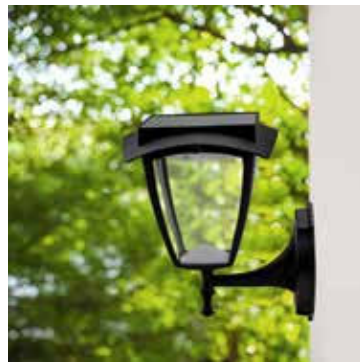

LED SOLAR WALL LAMP

Charging Time: 5-6 hr

Working Time: 10-12 hr

IP Rating: IP44

Body Type: Aluminum Die-Casting

SKU	Model	Watts	Lumens	Battery	Size(mm)	Box Qty
2892 - 3000K+6000K WARM WHITE+WHITE	VT-982	2w	110	3.7V-2200mAh	22x17.5x25	6