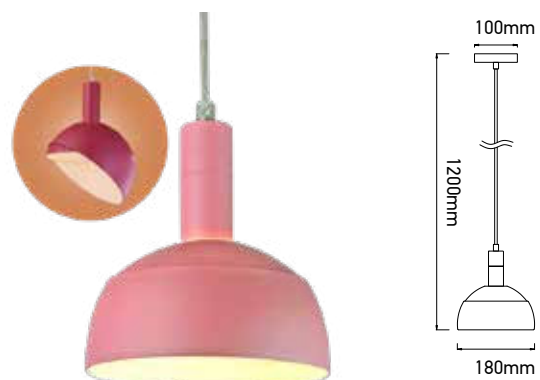

PENDANT ALUMINIUM SHADE PINK

SKU	Model	Material:	Plastic+Aluminium
3923	VT-7100-P	Holder:	E14
		Dimension:	180x100x1200mm
		Box Qty:	12