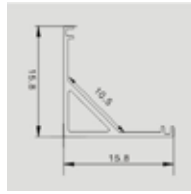

02
YEAR
WARRANTY

MOUNTING KITS FOR STRIP LIGHTS

V-TAC
Meaningful Innovation.

MOUNTING KIT

Model	SKU	Size(mm)	Color	Box Qty
VT-8109-M	3353	2000x15.8x15.8	Silver	160
VT-8123-W	3369	2000x15.8x15.8	White	160