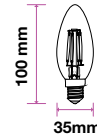

CROSS FILAMENT-CANDLE-E14

Voltage/Frequency	AC:220-240V,50Hz
Beam Angle	300°
PF	>0.4
CRI	>80

SKU	Model	Watts	Lumens	EQ .Watts	Base	Shape	Size(mm)	Box Qty
71031 - 6400K WHITE	VT-1924C	4W	350	35W	E14	Candle	Ø35x100	100