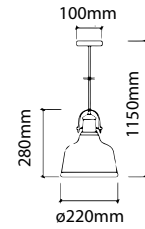

TRANSPARENT GLASS PENDANT

SKU	Model	Material:	Holder:	Dimension:	Box Qty:
3727	VT-7220-T	Glass+Metal	E27	220x280x1150mm	8