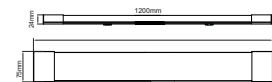

SKU	Model	Watts	Lumens	Size	Box Qty
8048 - 4000K DAY WHITE 8049 - 6500K WHITE	VT-8340	40W	4800	1200x75x24	30
8050 - 4000K DAY WHITE 8054 - 6500K WHITE	VT-8350	50W	6000	1500x75x24	30