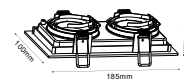

## RECESSED FITTING SQUARE-GU10

Model No: VT-886  
SKU: **8877**  
Base: 2xGU10  
Material: Aluminium  
Color: White+Black  
Size(mm): 185x100x45  
Cutting Size: 175x85  
Box Qty: 20