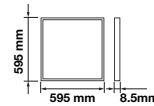

SKU	Model	Watts	Lumens	Size(mm)	Box Qty
8082 - 4000K DAY WHITE 8081 - 6400K WHITE	VT-6236	36w Single pack	3240	595x595x8.5	6

NEW