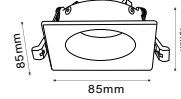

RECESSED FITTING GU10

Model No: VT-931-WRG
SKU: 6649
Base: GU10
Material: PC
Color: White+Rose Gold
Size(mm): 85x40
Cutting Size: 72
Box Qty: 50

RECESSED FITTING GU10

Model No: VT-932-WG
SKU: 6654
Base: GU10
Material: PC
Color: White+Gold
Size(mm): 85x85x40
Cutting Size: 72
Box Qty: 50

RECESSED FITTING GU10

Model No: VT-932-W
SKU: 6650
Base: GU10
Material: PC
Color: White+White
Size(mm): 85x85x40
Cutting Size: 72
Box Qty: 50

RECESSED FITTING GU10

Model No: VT-932-WRG
SKU: 6655
Base: GU10
Material: PC
Color: White+Rose Gold
Size(mm): 85x85x40
Cutting Size: 72
Box Qty: 50

RECESSED FITTING GU10

Model No: VT-932-WB
SKU: 6651
Base: GU10
Material: PC
Color: White+Black
Size(mm): 85x85x40
Cutting Size: 72
Box Qty: 50

RECESSED FITTING GU10

Model No: VT-933-W
SKU: 6656
Base: GU10
Material: PC
Color: White
Size(mm): 102x102x42
Cutting Size: 95x95
Box Qty: 50

RECESSED FITTING GU10

Model No: VT-932-B
SKU: 6652
Base: GU10
Material: PC
Color: Black+Black
Size(mm): 85x85x40
Cutting Size: 72
Box Qty: 50

RECESSED FITTING GU10

Model No: VT-933-B
SKU: 6657
Base: GU10
Material: PC
Color: Black
Size(mm): 102x102x42
Cutting Size: 95x95
Box Qty: 50

RECESSED FITTING GU10

Model No: VT-932-WC
SKU: 6653
Base: GU10
Material: PC
Color: White+Chrome
Size(mm): 85x85x40
Cutting Size: 72
Box Qty: 50

RECESSED FITTING GU10

Model No: VT-934-W
SKU: 6658
Base: GU10
Material: PC
Color: White
Size(mm): 102x42
Cutting Size: 85
Box Qty: 50