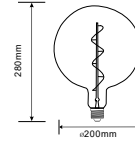

**LED SMOKY SPIRAL FILAMENT
G200 BULBS E27**

Voltage/Frequency	AC:220-240V,50Hz
Beam Angle	300°
PF	>0.5
CRI	>80