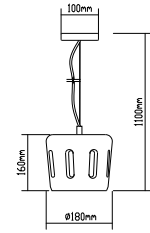

CONCRETE LAMPSHADE

SKU	Model	Material:	Concrete
3853	VT-7202	Holder:	E27
		Dimension:	180x160x1100mm
		Box Qty:	4