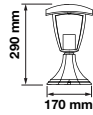

SKU	Model	Box Qty
7057	VT-734	10

Material: Aluminium+PC
Max.Watts: 60W
Holder: E27
IP Rating: IP44
Dimension: 170x290mm