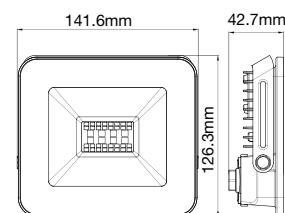

SKU	Model	Watts	Lumens	Size(mm)	Box Qty
5984 - RGB+W/WW/DW	VT-5020-White	20W	1400	141.6x126.3x42.7	20
5985 - RGB+W/WW/DW	VT-5020-Black	20W	1400	141.x126.36x42.7	20