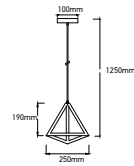

## GEOMETRIC SERIES GOLD CANOPY

SKU	Model	Material:	Metal
3831	VT-7141-CG	Holder:	E27
		Dimension:	250x190x1250mm
		Box Qty:	8