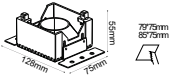

RECESSED CHROME REFLECTOR FITTING SQUARE-GU10

Model No: VT-890
SKU: **8880**
Base: GU10
Material: Aluminium
Color: White+Chrome Reflector
Size(mm): 128x75x55
Cutting Size: 79/85x75
Box Qty: 50

RECESSED FITTING ROUND-GU10

Model No: VT-872-WB
SKU: **3153**
Base: GU10
Material: Aluminium+PC
Color: White+Black
Size(mm): 79x32
Cutting Size: 72
Box Qty: 50

NEW RECESSED FITTING ROUND-GU10

Model No: VT-438-W
SKU: **10296**
Base: GU10
Material: Iron+PC
Color: White+White
Size(mm): 87.50x31
Cutting Size: 75
Box Qty: 100

RECESSED FITTING ROUND-GU10

Model No: VT-872-WG
SKU: **3154**
Base: GU10
Material: Aluminium+PC
Color: White+Gold
Size(mm): 79x32
Cutting Size: 72
Box Qty: 50

NEW RECESSED FITTING ROUND-GU10

Model No: VT-981-W
SKU: **6698**
Base: GU10
Material: PC
Color: White
Size(mm): 92.5x33
Cutting Size: 70
Box Qty: 50

RECESSED FITTING ROUND-GU10

Model No: VT-872-WR
SKU: **3155**
Base: GU10
Material: Aluminium+PC
Color: White+Rose Gold
Size(mm): 79x32
Cutting Size: 72
Box Qty: 50

NEW RECESSED FITTING ROUND-GU10

Model No: VT-981-B
SKU: **6699**
Base: GU10
Material: PC
Color: Black
Size(mm): 92.5x33
Cutting Size: 70
Box Qty: 50

RECESSED FITTING ROUND-GU10

Model No: VT-872-WC
SKU: **3156**
Base: GU10
Material: Aluminium+PC
Color: White+Chrome
Size(mm): 79x32
Cutting Size: 72
Box Qty: 50

NEW FITTING ROUND-GU10

Model No: VT-981-SN
SKU: **6700**
Base: GU10
Material: PC
Color: Satin Nickel
Size(mm): 92.5x33
Cutting Size: 70
Box Qty: 50

RECESSED FITTING ROUND-GU10

Model No: VT-873
SKU: **8595**
Base: GU10
Material: Aluminium + PC
Color: Black+ Black Reflector
Size(mm): ø83x40.7
Cutting Size: ø75
Box Qty: 50