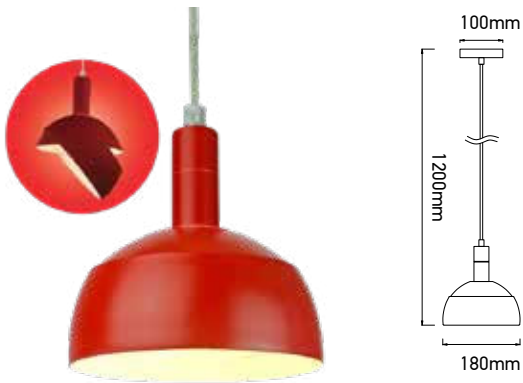

02
YEAR
WARRANTY

PENDANTS

V-TAC
Meaningful Innovation.

PENDANT ALUMINIUM SHADE RED

SKU	Model	Material:	Plastic+Aluminium
3924	VT-7100-R	Holder:	E14
		Dimension:	180x100x1200mm
		Box Qty:	12