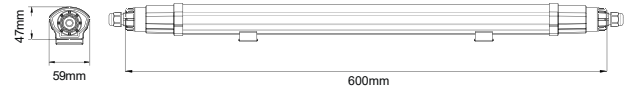

SKU	Model	Watts	Lumens	Size(mm)
23087 - 4000K DAY WHITE 23088 - 6500K WHITE	VT-80060	18W	1900	600x59x47
23083 - 4000K DAY WHITE 23084 - 6500K WHITE	VT-80120	36W	3900	1200x59x47
23085 - 4000K DAY WHITE 23086 - 6500K WHITE	VT-80150	48W	5200	1500x59x47