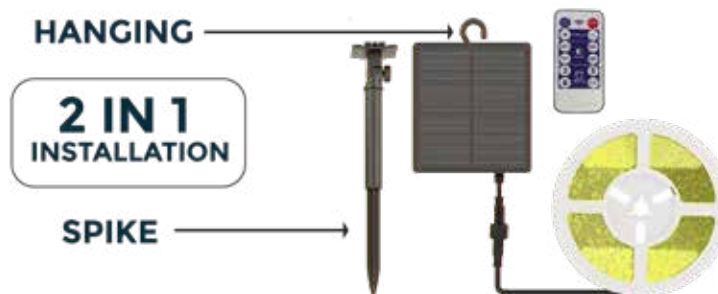

NEW LED SOLAR PANEL STRIP KIT-IP67-2IN1

SKU	Model	Watts	Lumens	Battery	Size(mm)	Box Qty
23044 - 3000K WARM WHITE 23045 - 4000K DAY WHITE 23046 - RGB	VT-2835 60	1.2W	120	3.7V-1500mAh	5 Meter Roll	20