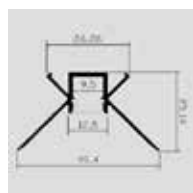

MOUNTING KIT-SILVER-SET

Model	SKU	Size(mm)	Color	Box Qty
VT-8104	3362	2000	Silver	30