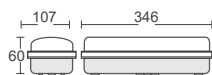

LED EXIT LIGHT - BULKHEAD

SKU	Model	Watts	Lumens	Box Qty
899 - 6000K WHITE	VT-511-S	3.8W	110	10