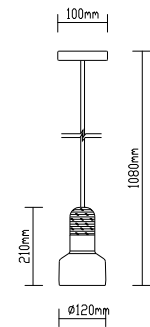

## CONCRETE WOODEN

SKU	Model	Material:	Concrete+Wood
3857	VT-7125-R	Holder:	E27
		Dimension:	120x210x1080mm
		Box Qty:	8