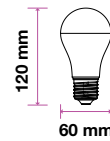

LED A60 BULBS 2PCS BLISTER PACK-E27

Voltage/Frequency	AC:220-240V,50Hz
Beam Angle	200°
PF	>0.5
CRI	>80

SKU	Model	Watts	Lumens	EQ .Watts	Base	Shape	Size(mm)	Box Qty
7297 - 2700K WARM WHITE	VT-2111	11W	1055	75W	E27	A60	Ø60x120	25