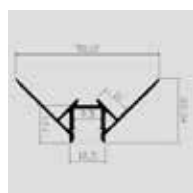

MOUNTING KIT-SILVER-SET

Model	SKU	Size(mm)	Color	Box Qty
VT-8103	3361	2000	Silver	40