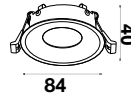

03
YEAR
WARRANTY

SPOTLIGHT FITTINGS

V-TAC
Meaningful Innovation.

RECESSED FITTING GU10

Model No: VT-921-B
SKU: 6635
Base: GU10
Material: PC
Color: Black
Size(mm): 88x88x40
Cutting Size: 80
Box Qty: 50

RECESSED FITTING GU10

Model No: VT-931-W
SKU: 6644
Base: GU10
Material: PC
Color: White+White
Size(mm): 85x40
Cutting Size: 72
Box Qty: 50

RECESSED FITTING GU10

Model No: VT-927-W
SKU: 6638
Base: GU10
Material: PC
Color: White
Size(mm): 93x93x55
Cutting Size: 83x83
Box Qty: 50

RECESSED FITTING GU10

Model No: VT-931-WB
SKU: 6645
Base: GU10
Material: PC
Color: White+Black
Size(mm): 85x40
Cutting Size: 72
Box Qty: 50

RECESSED FITTING GU10

Model No: VT-927-B
SKU: 6639
Base: GU10
Material: PC
Color: Black
Size(mm): 93x93x55
Cutting Size: 83x83
Box Qty: 50

RECESSED FITTING GU10

Model No: VT-931-B
SKU: 6646
Base: GU10
Material: PC
Color: Black+Black
Size(mm): 85x40
Cutting Size: 72
Box Qty: 50

RECESSED FITTING GU10

Model No: VT-930-W
SKU: 6642
Base: GU10
Material: PC
Color: White
Size(mm): 81x81x40
Cutting Size: 63
Box Qty: 50

RECESSED FITTING GU10

Model No: VT-931-WC
SKU: 6647
Base: GU10
Material: PC
Color: White+Chrome
Size(mm): 85x40
Cutting Size: 72
Box Qty: 50

RECESSED FITTING GU10

Model No: VT-930-B
SKU: 6643
Base: GU10
Material: PC
Color: Black
Size(mm): 81x81x40
Cutting Size: 63
Box Qty: 50

RECESSED FITTING GU10

Model No: VT-931-WG
SKU: 6648
Base: GU10
Material: PC
Color: White+Gold
Size(mm): 85x40
Cutting Size: 72
Box Qty: 50