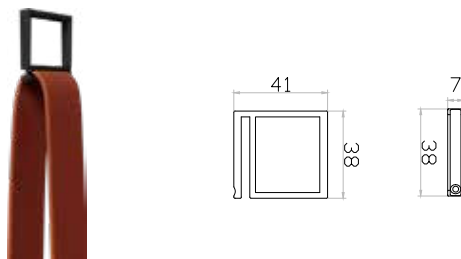

BELT SUPPORT

SKU	Size(mm)	Unit Color
23135	41x7x38	Sandy Black

NEW