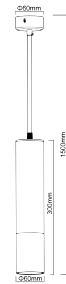

PENDANT BLACK-GU10-30CM

Model No: VT-977-30CM
SKU: 6688
Base: GU10
Material: Aluminum
Color: Black+Gold
Size(mm): 35.5x35.5x43
Cutting Size: NA
Box Qty: 20