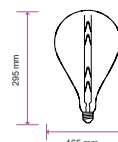

AMBER-G165-E27

Voltage/Frequency	AC:220-240V,50Hz
Beam Angle	300°
PF	>0.45
CRI	>80