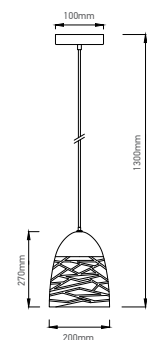

MESH METAL WHITE

SKU	Model	Material:	Holder:	Dimension:	Box Qty:
3823	VT-7200-MW	Metal	E27	200x270x1300mm	8