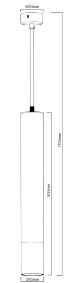

PENDANT BLACK-GU10-50CM

Model No: VT-977-50CM
SKU: 6689
Base: GU10
Material: Aluminum
Color: Black+Gold
Size(mm): 42x35x54.5
Cutting Size: NA
Box Qty: 20