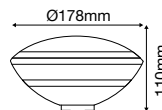

SKU	Model	Watts	Lumens	Size(mm)	Box Qty
8024 - 6500K WHITE	VT-12118	18W	2000	178x110mm	18
8025 - 6500K WHITE	VT-12125	25W	2850	178x110mm	18
8026 - 6500K WHITE	VT-12135	35W	4100	178x110mm	18