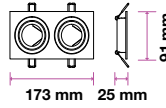

RECESSED FITTING-SQUARE-GU10

Model No: VT-783SQ-AB
SKU: 3608
Base: GU10
Material: Aluminium
Color: Aluminium Brush
Size(mm): 173x91x25
Cutting Size: 155x75
Box Qty: 50