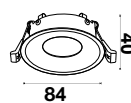

03
YEAR
WARRANTY

SPOTLIGHT FITTINGS

V-TAC
Meaningful Innovation.

RECESSED FITTING GU10

Model No: VT-921-B
SKU: 6635
Base: GU10
Material: PC
Color: Black
Size(mm): 88x88x40
Cutting Size: 80
Box Qty: 50

RECESSED FITTING GU10

Model No: VT-931-W
SKU: 6644
Base: GU10
Material: PC
Color: White+White
Size(mm): 85x40
Cutting Size: 72
Box Qty: 50

RECESSED FITTING GU10

Model No: VT-927-W
SKU: 6638
Base: GU10
Material: PC
Color: White
Size(mm): 93x93x55
Cutting Size: 83x83
Box Qty: 50

RECESSED FITTING GU10

Model No: VT-931-WB
SKU: 6645
Base: GU10
Material: PC
Color: White+Black
Size(mm): 85x40
Cutting Size: 72
Box Qty: 50

RECESSED FITTING GU10

Model No: VT-927-B
SKU: 6639
Base: GU10
Material: PC
Color: Black
Size(mm): 93x93x55
Cutting Size: 83x83
Box Qty: 50

RECESSED FITTING GU10

Model No: VT-931-B
SKU: 6646
Base: GU10
Material: PC
Color: Black+Black
Size(mm): 85x40
Cutting Size: 72
Box Qty: 50

RECESSED FITTING GU10

Model No: VT-930-W
SKU: 6642
Base: GU10
Material: PC
Color: White
Size(mm): 81x81x40
Cutting Size: 63
Box Qty: 50

RECESSED FITTING GU10

Model No: VT-931-WC
SKU: 6647
Base: GU10
Material: PC
Color: White+Chrome
Size(mm): 85x40
Cutting Size: 72
Box Qty: 50

RECESSED FITTING GU10

Model No: VT-930-B
SKU: 6643
Base: GU10
Material: PC
Color: Black
Size(mm): 81x81x40
Cutting Size: 63
Box Qty: 50

RECESSED FITTING GU10

Model No: VT-931-WG
SKU: 6648
Base: GU10
Material: PC
Color: White+Gold
Size(mm): 85x40
Cutting Size: 72
Box Qty: 50