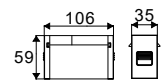

SKU	Model	Watts	Lumens	Size(mm)	Box Qty
7960 | 3000K WARM WHITE	VT-4143	3W	240	106x35x59mm	36
7961 | 4000K DAY WHITE