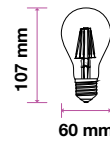

FROST COVER-CROSS FILAMENT-A60-E27

Voltage/Frequency	AC:220-240V,50Hz
Beam Angle	300°
PF	>0.5
CRI	>80

SKU	Model	Watts	Lumens	EQ .Watts	Base	Shape	Size(mm)	Box Qty
44801 - 2700K WARM WHITE	VT-1935C	6W	660	55W	E27	A60	Ø60x107	50
71811 - 2700K WARM WHITE	VT-2047C	7W	840	60W	E27	A60	Ø60x107	50