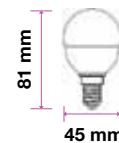

SKU	Model	Watts	Lumens	EQ .Watts	Base	Shape	Size(mm)	Box Qty
217357 - 3000K WARM WHITE 217359 - 6500K WHITE	VT-2156-N	4.5W	470	40W	E14	A60	Ø45x80	180