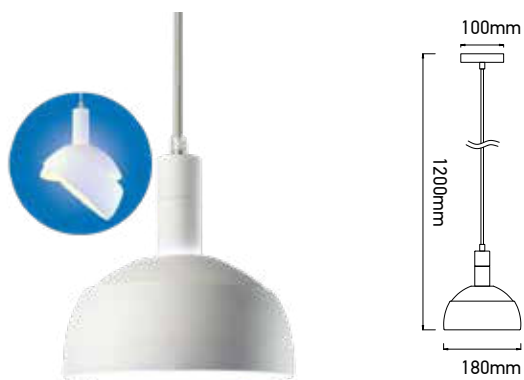

PENDANT ALUMINIUM SHADE WHITE

SKU	Model	Material:	Plastic+Aluminium
3920	VT-7100-WH	Holder:	E14
		Dimension:	180x100x1200mm
		Box Qty:	12