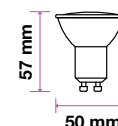

Voltage/Frequency	AC:200-240V,50/60Hz
PF	>0.5
CRI	>80

SKU	Model	Watts	Lumens	EQ .Watts	Base	Beam Angle	Size(mm)	Box Qty
8884 - 3000K WARM WHITE 8885 - 4000K DAY WHITE 8886 - 6400K WHITE	VT-4444	5W	400	35W	GU10	110°	120x99	20