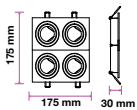

NEW RECESSED FITTING GU10

Model No: VT-442
SKU: 23003
Base: 4xGU10
Material: Iron+PC
Color: White+White
Size(mm): 175x175x30
Cutting Size: 165x160
Box Qty: 20