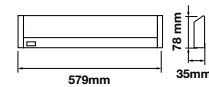

CABINET FITTING
WITH SWITCH

Voltage/Frequency	AC:220-240V,50/60Hz
PF	>0.9
CRI	>80
Beam Angle	110°
On/off	>10,000
Body Type	Aluminium Body, Plastic Diffuser

02
YEAR
WARRANTY

SKU	Model	Watts	Lumens	Size	Box Qty
5068 - 3000K WARM WHITE	VT-8112	10W	800	579x78x35	12