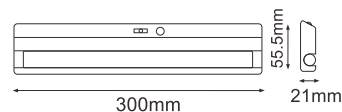

SKU	Model	Watts	Lumens	Box Qty
814 | 4000K DAY WHITE	VT-81	1.5W	135	50 pcs