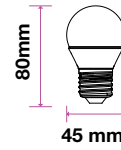

LED THERMOPLASTIC BULBS-G45-B22

Voltage/Frequency	AC:220-240V,50Hz
Life Span	20,000 hr
PF	>0.5
CRI	>80

SKU	Model	Watts	Lumens	EQ .Watts	Base	Shape	Size	Box Qty
21104 | 3000K WARM WHITE	VT-221-N	4.5W	470	40w	B22	G45	Ø45x80mm	200