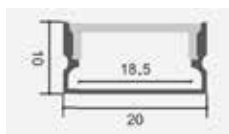

Model	SKU	Size(mm)	Color
VT-8202	23174	2000x20x10	Silver