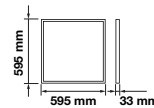

SKU	Model	Watts	Lumens	Size(mm)	Box Qty
216706 - 4000K DAY WHITE 216707 - 6500K WHITE	VT-6436	36W 8 pcs pack	4320	595x595x33	8