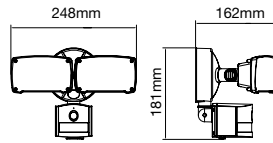

SKU	Model	Watts	Lumens	Size(mm)	Box Qty
5745 - 6000K WHITE	VT-4818-White	18W	600	248x 162x 181	4