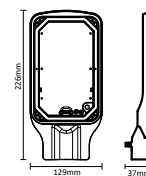

AC:220-240V,50/60Hz

110° Beam Angle

>0.9 PF

>70 CRI

25,000 hr lifespan