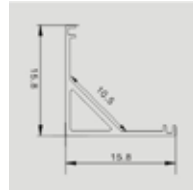

Model	SKU	Size(mm)	Color	Box Qty
VT-8109	2874	2000x15.8x15.8	Black	box