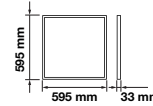

SKU	Model	Watts	Lumens	Size(mm)	Box Qty
216777 - 4000K DAY WHITE 216778 - 6000K WHITE	VT-6242U	40w	4000	595x595x33	6