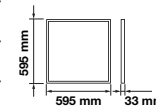

SKU	Model	Watts	Lumens	Size(mm)	Box Qty
6972 - 3IN1	VT-6436CCT	36W	4320	595x595x33	6