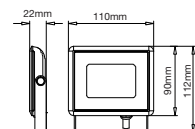

COLOR FLOODLIGHTS

Voltage/Frequency AC:220-240V,50Hz

PF >0.9

CRI >70

SKU	Model	Watts	Size(mm)	Box Qty
5988 - GREEN 5989 - RED	VT-4011	10W	110x112x22	40
5991 - GREEN 5992 - RED 5993 - BLUE	VT-4021	20W	150x143x26	20