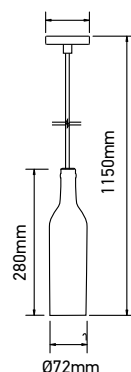

GREEN PENDANT HOLDER BOTTLE

SKU	Model	Material:	Glass
3767	VT-7558-GN	Holder:	E14
		Dimension:	72x280x1150mm
		Box Qty:	25