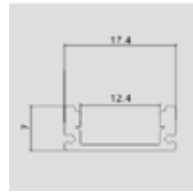

Model	SKU	Size(mm)	Color	Box Qty
VT-8113	2873	2000x17.4x7	Black	box