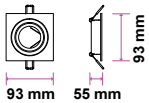

03
YEAR
WARRANTY

SPOTLIGHT FITTINGS

V-TAC
Meaningful Innovation.

RECESSED FITTING GU10

Model No: VT-921-B
SKU: 6635
Base: GU10
Material: PC
Color: Black
Size(mm): 88x88x40
Cutting Size: 80
Box Qty: 50

RECESSED FITTING GU10

Model No: VT-931-W
SKU: 6644
Base: GU10
Material: PC
Color: White+White
Size(mm): 85x40
Cutting Size: 72
Box Qty: 50

RECESSED FITTING GU10

Model No: VT-927-W
SKU: 6638
Base: GU10
Material: PC
Color: White
Size(mm): 93x93x55
Cutting Size: 83x83
Box Qty: 50

RECESSED FITTING GU10

Model No: VT-931-WB
SKU: 6645
Base: GU10
Material: PC
Color: White+Black
Size(mm): 85x40
Cutting Size: 72
Box Qty: 50

RECESSED FITTING GU10

Model No: VT-927-B
SKU: 6639
Base: GU10
Material: PC
Color: Black
Size(mm): 93x93x55
Cutting Size: 83x83
Box Qty: 50

RECESSED FITTING GU10

Model No: VT-931-B
SKU: 6646
Base: GU10
Material: PC
Color: Black+Black
Size(mm): 85x40
Cutting Size: 72
Box Qty: 50

RECESSED FITTING GU10

Model No: VT-930-W
SKU: 6642
Base: GU10
Material: PC
Color: White
Size(mm): 81x81x40
Cutting Size: 63
Box Qty: 50

RECESSED FITTING GU10

Model No: VT-931-WC
SKU: 6647
Base: GU10
Material: PC
Color: White+Chrome
Size(mm): 85x40
Cutting Size: 72
Box Qty: 50

RECESSED FITTING GU10

Model No: VT-930-B
SKU: 6643
Base: GU10
Material: PC
Color: Black
Size(mm): 81x81x40
Cutting Size: 63
Box Qty: 50

RECESSED FITTING GU10

Model No: VT-931-WG
SKU: 6648
Base: GU10
Material: PC
Color: White+Gold
Size(mm): 85x40
Cutting Size: 72
Box Qty: 50