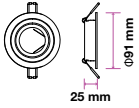

03
YEAR
WARRANTY

SPOTLIGHT FITTINGS

V-TAC
Meaningful Innovation.

RECESSED FITTING GU10

Model No: VT-782RD-B
SKU: 8936
Base: 1XGU10
Material: Aluminium
Color: Black
Size(mm): Ø91x25
Cutting Size: Ø75
Box Qty: 100