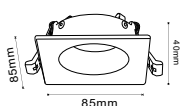

RECESSED FITTING GU10

Model No: VT-931-WRG
SKU: 6649
Base: GU10
Material: PC
Color: White+Rose Gold
Size(mm): 85x40
Cutting Size: 72
Box Qty: 50

RECESSED FITTING GU10

Model No: VT-932-WG
SKU: 6654
Base: GU10
Material: PC
Color: White+Gold
Size(mm): 85x85x40
Cutting Size: 72
Box Qty: 50

RECESSED FITTING GU10

Model No: VT-932-W
SKU: 6650
Base: GU10
Material: PC
Color: White+White
Size(mm): 85x85x40
Cutting Size: 72
Box Qty: 50

RECESSED FITTING GU10

Model No: VT-932-WRG
SKU: 6655
Base: GU10
Material: PC
Color: White+Rose Gold
Size(mm): 85x85x40
Cutting Size: 72
Box Qty: 50

RECESSED FITTING GU10

Model No: VT-932-WB
SKU: 6651
Base: GU10
Material: PC
Color: White+Black
Size(mm): 85x85x40
Cutting Size: 72
Box Qty: 50

RECESSED FITTING GU10

Model No: VT-933-W
SKU: 6656
Base: GU10
Material: PC
Color: White
Size(mm): 102x102x42
Cutting Size: 95x95
Box Qty: 50

RECESSED FITTING GU10

Model No: VT-932-B
SKU: 6652
Base: GU10
Material: PC
Color: Black+Black
Size(mm): 85x85x40
Cutting Size: 72
Box Qty: 50

RECESSED FITTING GU10

Model No: VT-933-B
SKU: 6657
Base: GU10
Material: PC
Color: Black
Size(mm): 102x102x42
Cutting Size: 95x95
Box Qty: 50

RECESSED FITTING GU10

Model No: VT-932-WC
SKU: 6653
Base: GU10
Material: PC
Color: White+Chrome
Size(mm): 85x85x40
Cutting Size: 72
Box Qty: 50

RECESSED FITTING GU10

Model No: VT-934-W
SKU: 6658
Base: GU10
Material: PC
Color: White
Size(mm): 102x42
Cutting Size: 85
Box Qty: 50