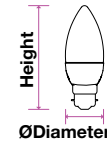

LED THERMOPLASTIC BULBS-CANDLE-B22

Voltage/Frequency	AC:220-240V,50Hz
Life Span	30,000 hr
PF	>0.5
CRI	>80

SKU	Model	Watts	Lumens	EQ .Watts	Base	Shape	Size	Box Qty
103 | 3000K WARM WHITE	VT-223	5.5W	470	40w	B22	Candle	Ø37x100mm	192
21103 | 3000K WARM WHITE 2120152 | 6500K WHITE	VT-223-N	4.5W	470	40w	B22	Candle	Ø36.5x100mm	200