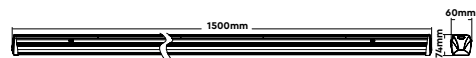

MASTER TRUNKING

V-TAC's new Linear Trunking Light is a set of highly efficient, continuous linear light fixtures with a staggering 160 lm/w rating & a plug-and-play system. It provides an efficient, easy to assemble modular system which means that each unit can be easily connected to the Linear Master Trunking through L, T, and X node connectors. 90°, 120°, and double asymmetric lenses are available for maximum adaptability in any space. Perfect suspended lighting for supermarkets, warehouses, service centers, and gymnasiums. No warm-up time, instant start-up and consistent color temperature throughout long periods of usage.

SKU	Beam Angle	Model	Watts	Lumens	Box Qty	Size
1360 | 4000K DAY WHITE	 WIDE 90°	VT-4551D	50W	8000	2	1500x60x74mm
1361 | 4000K DAY WHITE	 FLAT 120°	VT-4551D-120	50W	8000	2	1500x60x77mm
1362 | 4000K DAY WHITE	 DOUBLE ASYMMETRIC	VT-4551D-DL	50W	8000	2	1500x60x74mm