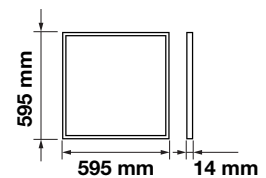

UGR<19 LED PANELS-60X60

- IP20 Rating.
- SMD-Samsung Chip
- 5 Years Warranty
- AC:200-240V, 50/60Hz
- Body Type: Aluminium + PMMA + PP
- 110° Beam Angle
- CRI >80
- PF>0.9
- 50,000 hr lifespan
- On/Off Cycle >25000