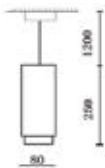

PENDANT METAL-MATT ROSE GOLD BOTTOM

Model No: VT-864-MR
SKU: **3130**
Base: GU10
Material: Gypsum with metal
Color: Grey+Matt Rose Gold
Size(mm): ø80x250
Cutting Size: N/A
Box Qty: 9