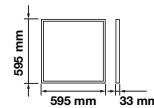

SKU	Model	Watts	Lumens	Size(mm)	Box Qty
6826-TPA - 4000K DAY WHITE 6827-TPA - 6500K WHITE	VT-6242-TPA	36w Single pack	4320	595x595x33	6