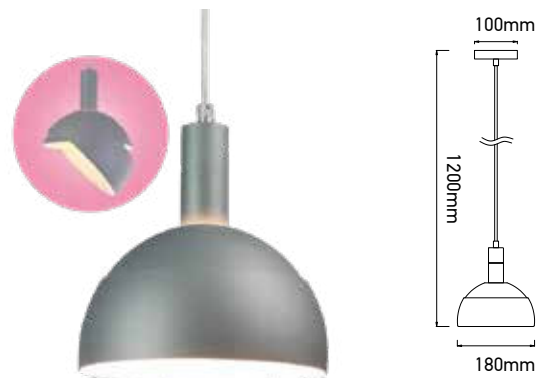

PENDANT ALUMINIUM SHADE GREY

SKU	Model	Material:	Plastic+Aluminium
3922	VT-7100-G	Holder:	E14
		Dimension:	180x100x1200mm
		Box Qty:	12