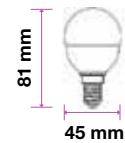

02
YEAR
WARRANTY

LED BULBS

V-TAC
Meaningful Innovation.

HIGH CRI BULBS

Our highest CRI rating yet – V-TAC's new generation of CRI>95 spotlights & bulbs is a must have in commercial lighting. A CRI of 85 to 90 percent is considered good at color rendering, while a CRI of 90 percent or above is considered excellent. A CRI index of 90 or above should be used to achieve accurate color discrimination.

- Outstandingly engineered to show only the truest of colors
- Emphasize vivid colors to increase the appeal of any product to its consumers and contribute to purchasing decisions
- Recommended for restaurants, apparel shops, supermarkets, and other retail areas.

Witness the
True to Life
Colors

HIGH CRI BULBS-P45

Voltage/Frequency	AC:220-240V,50Hz
Beam Angle	180°
PF	>0.5
CRI	>95

SKU	Model	Watts	Lumens	EQ. Watts	Base	Shape	Size(mm)	Box Qty
7490 - 6400K WHITE	VT-2236	5.5W	470	40W	E14	P45	Ø45x81	200

HIGH CRI BULBS-CANDLE

Voltage/Frequency	AC:220-240V,50Hz
Beam Angle	200°
PF	>0.5
CRI	>95

SKU	Model	Watts	Lumens	EQ. Watts	Base	Shape	Size(mm)	Box Qty
7496 - 6400K WHITE	VT-2226	5.5W	470	40W	E14	Candle	Ø37x100	200