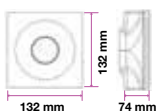

RECESSED FITTING-SQUARE-GU10

Model No: VT-772
SKU: **3653**
Base: GU10
Material: Gypsum
Color: White
Size(mm): 132x132x74
Cutting Size: 135x135
Box Qty: 20