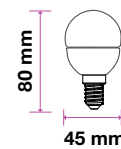

LED THERMOPLASTIC BULBS-P45-E14

Voltage/Frequency	AC:220-240V,50Hz
Life Span	20,000 hr
PF	>0.5
CRI	>80

SKU	Model	Watts	Lumens	EQ .Watts	Base	Shape	Size	Box Qty
8042 | 3000K WARM WHITE 8043 | 4000K DAY WHITE 8044 | 6500K WHITE	VT-1804 NEW	3.7W	320	30w	E14	P45	Ø45x80mm	200
21168 | 3000K WARM WHITE 21169 | 4000K DAY WHITE 21170 | 6400K WHITE	VT-236-N	4.5W	470	40w	E14	P45	Ø45x80mm	200
21863 | 3000K WARM WHITE 21864 | 4000K DAY WHITE 21865 | 6400K WHITE	VT-270-N	6.5W	600	45w	E14	P45	Ø45x80mm	25