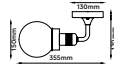

WALL LAMP

SKU	Model	Box Qty
8970	VT-720BW	8

IP Rating:	IP65
Holder Type:	E27
Max Watts:	60W
Globe:	Clear ϕ150mm (PMMA)
Bulb Holder:	Brushed Brown Bronze ϕ49mm (Aluminium)
Cable:	Black (HO5RN-F-3$\times$0.75mm²)
Wall Lamp Arm:	Black ϕ14mm (Galvanized Iron)
Wall Mount:	Black ϕ130mm (Galvanized Iron)

WALL LAMP