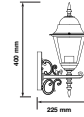

SKU	Model	Box Qty
7520	VT-760-W	12

Material: Aluminium+Glass
Max.Watts: 60W
Holder: E27
IP Rating: IP44
Dimension: 225x400x148mm