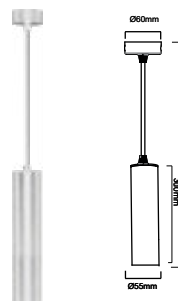

PENDANT WHITE-GU10-30CM

Model No: VT-976-300-W
SKU: **6779**
Base: GU10
Material: Aluminium
Color: White
Size(mm): 60x300x1700
Cutting Size: NA
Box Qty: 20