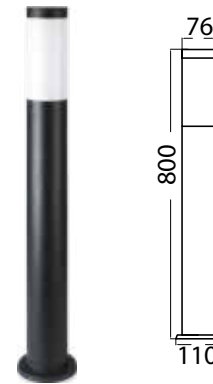

BOLLARD LAMPS

SKU	Model	Box Qty
8978	VT-838-B80	6
Material:	Stainless Steel+PC Diffuser	
Max.Watts:	60W	
Holder:	E27	
IP Rating:	IP44	
Dimension:	76x110x450mm