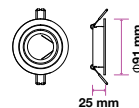

RECESSED FITTING-ROUND-GU10

Model No: VT-782RD-AB
SKU: **3600**
Base: GU10
Material: Aluminium
Color: Aluminium Brush
Size(mm): Ø91x25
Cutting Size: Ø75
Box Qty: 100