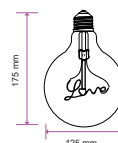

SKU	Model	Watts	Lumens	EQ .Watts	Base	Shape	Size(mm)	Box Qty
2700 - 2200K WARM WHITE	VT-2205	5W	70	30W	E27	G125	Ø125x175	50