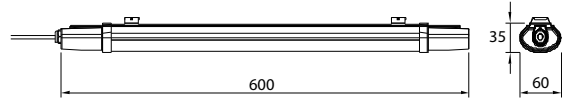

LED BATTEN FITTINGS

V-TAC
Meaningful Innovation.

WATERPROOF FITTING-S SERIES