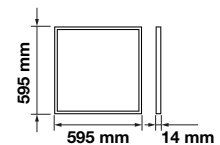

05
YEAR
WARRANTY

PMMA
DIFFUSER

FLICKER
FREE

Quick
CONNECTOR