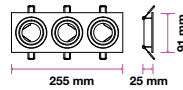

RECESSED FITTING-SQUARE-GU10

Model No: VT-784SQ-WH
SKU: 3609
Base: 3XGU10
Material: Aluminium
Color: White
Size(mm): 255x91x25
Cutting Size: 235x75
Box Qty: 50