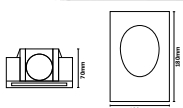

RECESSED FITTING GU10

Model No: VT-11007
SKU: **6770**
Base: GU10
Material: Plaster
Color: White
Size(mm): 180x120x70
Cutting Size: 185x125
Box Qty: 12

NEW