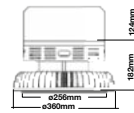

AC:90-295V,50Hz

120° Beam Angle

>0.9 PF

>80 CRI

Die Cast Aluminium Body

50,000 hr lifespan

SKU	Model	Watts	Lumens	Size(mm)	Box Qty
5608 - 6400K WHITE	VT-9500	500w	65000	Ø360	1