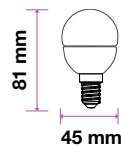

HIGH LUMEN BULBS-P45-E14

Voltage/Frequency	AC:220-240V,50Hz
Life Span	30,000 hr
PF	>0.4
CRI	>80

SKU	Model	Watts	Lumens	EQ .Watts	Base	Shape	Size	Box Qty
265 | 4000K DAY WHITE	VT-225	4.5W	470	40w	E14	P45	Ø45x81mm	200