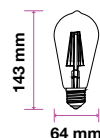

HIGH LUMEN FILAMENT BULBS-ST64-E27

Voltage/Frequency	AC:220-240V,50Hz
Beam Angle	300°
PF	>0.5
CRI	>80