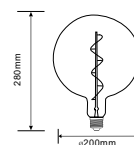

LED AMBER SPIRAL FILAMENT
G200 BULBS E27

Voltage/Frequency	AC:220-240V,50Hz
Beam Angle	300°
PF	>0.5
CRI	>80

SKU	Model	Watts	Lumens	EQ .Watts	Base	Shape	Size(mm)	Box Qty
23169 - 2700K WARM WHITE	VT-2270	4W	250	NA	E27	G200	Ø200x280