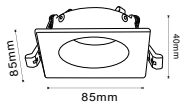

RECESSED FITTING GU10

Model No: VT-931-WRG
SKU: 6649
Base: GU10
Material: PC
Color: White+Rose Gold
Size(mm): 85x40
Cutting Size: 72
Box Qty: 50

RECESSED FITTING GU10

Model No: VT-932-WG
SKU: 6654
Base: GU10
Material: PC
Color: White+Gold
Size(mm): 85x85x40
Cutting Size: 72
Box Qty: 50

RECESSED FITTING GU10

Model No: VT-932-W
SKU: 6650
Base: GU10
Material: PC
Color: White+White
Size(mm): 85x85x40
Cutting Size: 72
Box Qty: 50

RECESSED FITTING GU10

Model No: VT-932-WRG
SKU: 6655
Base: GU10
Material: PC
Color: White+Rose Gold
Size(mm): 85x85x40
Cutting Size: 72
Box Qty: 50

RECESSED FITTING GU10

Model No: VT-932-WB
SKU: 6651
Base: GU10
Material: PC
Color: White+Black
Size(mm): 85x85x40
Cutting Size: 72
Box Qty: 50

RECESSED FITTING GU10

Model No: VT-933-W
SKU: 6656
Base: GU10
Material: PC
Color: White
Size(mm): 102x102x42
Cutting Size: 95x95
Box Qty: 50

RECESSED FITTING GU10

Model No: VT-932-B
SKU: 6652
Base: GU10
Material: PC
Color: Black+Black
Size(mm): 85x85x40
Cutting Size: 72
Box Qty: 50

RECESSED FITTING GU10

Model No: VT-933-B
SKU: 6657
Base: GU10
Material: PC
Color: Black
Size(mm): 102x102x42
Cutting Size: 95x95
Box Qty: 50

RECESSED FITTING GU10

Model No: VT-932-WC
SKU: 6653
Base: GU10
Material: PC
Color: White+Chrome
Size(mm): 85x85x40
Cutting Size: 72
Box Qty: 50

RECESSED FITTING GU10

Model No: VT-934-W
SKU: 6658
Base: GU10
Material: PC
Color: White
Size(mm): 102x42
Cutting Size: 85
Box Qty: 50