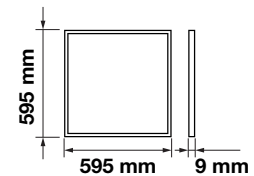

SKU	Model	Watts	Lumens	Box Qty	Size
20419 | 4000K DAY WHITE	VT-629-1	29W	3480	6 pcs	595x595x9mm