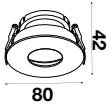

03
YEAR
WARRANTY

SPOTLIGHT FITTINGS

V-TAC
Meaningful Innovation.

RECESSED FITTING ROUND-GU10

Model No: VT-873-WB
SKU: 3157
Base: GU10
Material: Aluminium+PC
Color: White+Black
Size(mm): 80x42
Cutting Size: 75
Box Qty: 50

RECESSED FITTING ROUND-GU10

Model No: VT-874-WB
SKU: 3161
Base: GU10
Material: Aluminium+PC
Color: White+Black
Size(mm): 80x42
Cutting Size: 75
Box Qty: 50

RECESSED FITTING ROUND-GU10

Model No: VT-873-WG
SKU: 3158
Base: GU10
Material: Aluminium+PC
Color: White+Gold
Size(mm): 80x42
Cutting Size: 75
Box Qty: 50

RECESSED FITTING ROUND-GU10

Model No: VT-874-WG
SKU: 3162
Base: GU10
Material: Aluminium+PC
Color: White+Gold
Size(mm): 80x42
Cutting Size: 75
Box Qty: 50

RECESSED FITTING ROUND-GU10

Model No: VT-873-WR
SKU: 3159
Base: GU10
Material: Aluminium+PC
Color: White+Rose Gold
Size(mm): 80x42
Cutting Size: 75
Box Qty: 50

RECESSED FITTING ROUND-GU10

Model No: VT-874-WR
SKU: 3163
Base: GU10
Material: Aluminium+PC
Color: White+Rose Gold
Size(mm): 80x42
Cutting Size: 75
Box Qty: 50

RECESSED FITTING ROUND-GU10

Model No: VT-873-WC
SKU: 3160
Base: GU10
Material: Aluminium+PC
Color: White+Chrome
Size(mm): 80x42
Cutting Size: 75
Box Qty: 50

RECESSED FITTING ROUND-GU10

Model No: VT-874-WC
SKU: 3164
Base: GU10
Material: Aluminium+PC
Color: White+Chrome
Size(mm): 80x42
Cutting Size: 75
Box Qty: 50

RECESSED FITTING ROUND-GU10

Model No: VT-874
SKU: 8596
Base: GU10
Material: Aluminium + PC
Color: Black+ Black Reflector
Size(mm): $\varnothing$ 83x40.7
Cutting Size: $\varnothing$ 75
Box Qty: 50

NEW RECESSED FITTING ROUND-GU10

Model No: VT-443-W
SKU: 10297
Base: GU10
Material: Iron+PC
Color: White+White
Size(mm): 88x88x30
Cutting Size: 75x75
Box Qty: 100