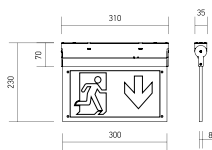

LED EMERGENCY LIGHTS

V-TAC
Meaningful Innovation.

LED EXIT LIGHT - SURFACE

SKU	Model	Watts	Lumens	Box Qty
836 - 6000K WHITE	VT-519-S-12	2W	140	10