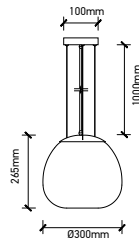

02
YEAR
WARRANTY

PENDANTS

V-TAC
Meaningful Innovation.

DESIGNER GLASS GUN GREY

SKU	Model	Material:	Glass
3887	VT-7292	Holder:	E27
		Dimension:	Ø300x265x1000mm
		Box Qty:	8