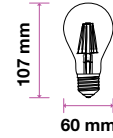

FROST COVER -FILAMENT-E27

Voltage/Frequency	AC:220-240V,50/60Hz
Beam Angle	300°
PF	>0.5
CRI	>80

SKU	Model	Watts	Lumens	EQ .Watts	Base	Shape	Size(mm)	Box Qty
7178 - 2700K WARM WHITE 7180 - 6400K WHITE	VT-2045	5W	600	50W	E27	A60	Ø60x107	50
4483 - 2700K WARM WHITE 4485 - 6400K WHITE	VT-1938	8W	800	60W	E27	A67	Ø67x123	50
7154 - 6400K WHITE	VT-2023	10W	1055	75W	E27	A67	Ø67x123	50