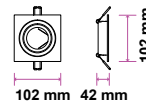

RECESSED FITTING GU10

Model No: VT-931-WRG
SKU: 6649
Base: GU10
Material: PC
Color: White+Rose Gold
Size(mm): 85x40
Cutting Size: 72
Box Qty: 50

RECESSED FITTING GU10

Model No: VT-932-WG
SKU: 6654
Base: GU10
Material: PC
Color: White+Gold
Size(mm): 85x85x40
Cutting Size: 72
Box Qty: 50

RECESSED FITTING GU10

Model No: VT-932-W
SKU: 6650
Base: GU10
Material: PC
Color: White+White
Size(mm): 85x85x40
Cutting Size: 72
Box Qty: 50

RECESSED FITTING GU10

Model No: VT-932-WRG
SKU: 6655
Base: GU10
Material: PC
Color: White+Rose Gold
Size(mm): 85x85x40
Cutting Size: 72
Box Qty: 50

RECESSED FITTING GU10

Model No: VT-932-WB
SKU: 6651
Base: GU10
Material: PC
Color: White+Black
Size(mm): 85x85x40
Cutting Size: 72
Box Qty: 50

RECESSED FITTING GU10

Model No: VT-933-W
SKU: 6656
Base: GU10
Material: PC
Color: White
Size(mm): 102x102x42
Cutting Size: 95x95
Box Qty: 50

RECESSED FITTING GU10

Model No: VT-932-B
SKU: 6652
Base: GU10
Material: PC
Color: Black+Black
Size(mm): 85x85x40
Cutting Size: 72
Box Qty: 50

RECESSED FITTING GU10

Model No: VT-933-B
SKU: 6657
Base: GU10
Material: PC
Color: Black
Size(mm): 102x102x42
Cutting Size: 95x95
Box Qty: 50

RECESSED FITTING GU10

Model No: VT-932-WC
SKU: 6653
Base: GU10
Material: PC
Color: White+Chrome
Size(mm): 85x85x40
Cutting Size: 72
Box Qty: 50

RECESSED FITTING GU10

Model No: VT-934-W
SKU: 6658
Base: GU10
Material: PC
Color: White
Size(mm): 102x42
Cutting Size: 85
Box Qty: 50