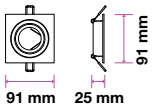

RECESSED FITTING GU10

Model No: VT-782SQ-B
SKU: 8937
Base: 1XGU10
Material: Aluminium
Color: Black
Size(mm): 91x91x25
Cutting Size: 75x75
Box Qty: 100