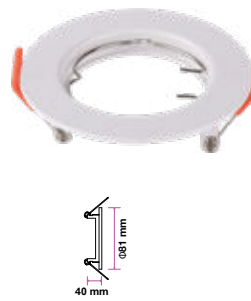

RECESSED FITTING GU10

Model No: VT-929-W
SKU: 6640
Base: GU10
Material: PC
Color: White
Size(mm): 81x40
Cutting Size: 63
Box Qty: 50