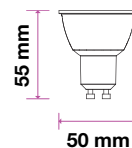

LED SPOTLIGHTS - 10° BEAM ANGLE

Voltage/Frequency	AC:220-240V,50Hz
Life Span	30,000 hr
PF	
CRI	>80

05 YEAR
WARRANTY

SKU	Model	Watts	Lumens	EQ .Watts	Base	Beam Angle	Size	Box Qty
20027 | 4000K DAY WHITE 20028 | 6400K WHITE	VT-249	6W	500	50w	GU10	10°	Ø50x55mm	200
2120026 | 3000K WARM WHITE	VT-249-N	6W	445	60w	GU10	10°	Ø50x55mm	200