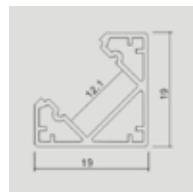

Model	SKU	Size(mm)	Color	Box Qty
VT-8114	2877	2000x19x19	Black	box