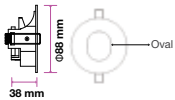

**RECESSED FITTING-ROUND-GU10**

Model No: VT-786  
 SKU: **3612**  
 Base: GU10  
 Material: Aluminium  
 Color: White  
 Size(mm): 88x38  
 Cutting Size: Ø75  
 Box Qty: 100

**ZOOM FITTING-SPOTLIGHT**

Model No: VT-700W  
 SKU: **3689**  
 Base: GU10  
 Material: Aluminium  
 Color: White  
 Size(mm): Ø102x46  
 Cutting Size: 93  
 Box Qty: 50