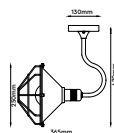

SKU	Model	Box Qty
8973	VT-720R	4

IP Rating:	IP65
Holder Type:	E27
Max Watts:	60W
Lampshade:	Natural ϕ250mm (Galvanized Iron)
Bulb Holder:	Rose Gold ϕ49mm (Aluminium)
Cable:	Black (HO5RN-F-3$\times$0.75mm²)
Wall Lamp Arm:	Natural ϕ14mm (Galvanized Iron)
Wall Mount:	Rose Gold ϕ130mm (Galvanized Iron)
L/S Wire Guard:	Rose Gold ϕ256mm (Galvanized Iron)