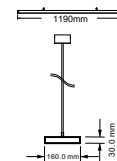

UP & DOWN LINEAR HANGING LIGHTS

This modern range of suspended linear lights has up & down illumination for a more evenly distributed light that creates a subtle ambience yet sufficient lighting for any commercial setting. Linear up & down lights are offered in two colour variants - silver and white.

- 30,000 hr Lifespan
- AC:100-240V,50/60Hz
- Aluminium Body
- Linkable with connectors
- 1-10V Dimmable
- Beam angle: Up-110°, Down-50°
- 1.5 Meter Wire Length

SKU	Unit Color	Model	Watts	Lumens	Box Qty	Size
609 | 4000K DAY WHITE	Silver	VT-7-62-S	UP 30W DOWN 30W	UP-3300 DOWN-3300	4	1190x160x30mm
608 | 4000K DAY WHITE	White	VT-7-62-W	UP 30W DOWN 30W	UP-3300 DOWN-3300	4	1190x160x30mm