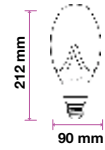

LED OLIVE LAMP

Voltage/Frequency	AC:220-240V,50Hz
Life Span	20,000 hr
PF	>0.9
CRI	>80

SKU	Model	Watts	Lumens	EQ .Watts	Base	Shape	Size	Box Qty
21284 | 4000K DAY WHITE 21285 | 6500K WHITE	VT-240-N	36W	3960	250w	E27	NA	Ø90x212mm	30