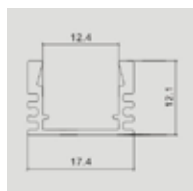

MOUNTING KIT

Model	SKU	Size(mm)	Color	Box Qty
VT-8116	3358	2000x17.4x12.1	Silver	120