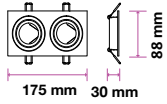

03
YEAR
WARRANTY

SPOTLIGHT FITTINGS

V-TAC
Meaningful Innovation.

NEW RECESSED FITTING GU10

Model No: VT-439
SKU: 10298
Base: 2xGU10
Material: Iron+PC
Color: White+White
Size(mm): 175x88x30
Cutting Size: 160x75
Box Qty: 50