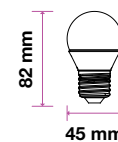

LED G45 6PCS PACK-E27

Voltage/Frequency	AC:220-240V, 50Hz
Beam Angle	180°
PF	>0.5
CRI	>80

SKU	Model	Watts	Lumens	EQ .Watts	Base	Shape	Size(mm)	Box Qty
212730 - 3000K WARM WHITE	VT-2256-N	4.5W	470	40W	E27	G45	Ø45x80	180