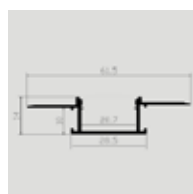

MOUNTING KIT-SILVER-SET

Model	SKU	Size(mm)	Color	Box Qty
VT-8101	3359	2000	Silver	30