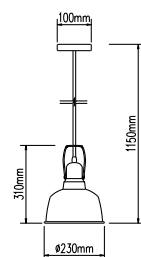

ALUMINIUM SHADE WHITE

SKU	Model	Material:	Holder:	Dimension:	Box Qty:
3729	VT-7422-WH	Aluminium	E27	230x310x1150mm	8