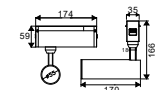

SKU	Model	Watts	Lumens	Size(mm)	Box Qty
7966 | 3000K WARM WHITE 7967 | 4000K DAY WHITE	VT-4215	15W	900	166x100x55mm	16