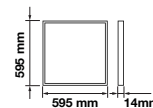

SKU	Model	Watts	Lumens	Size(mm)	Box Qty
8086 - 3000K WARM WHITE 8087 - 4000K DAY WHITE 8088 - 6400K WHITE	VT-6245	45w 6 pcs pack	3600	595x595x14	6