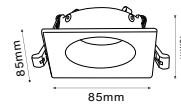

RECESSED FITTING GU10

Model No: VT-931-WRG
SKU: 6649
Base: GU10
Material: PC
Color: White+Rose Gold
Size(mm): 85x40
Cutting Size: 72
Box Qty: 50

RECESSED FITTING GU10

Model No: VT-932-WG
SKU: 6654
Base: GU10
Material: PC
Color: White+Gold
Size(mm): 85x85x40
Cutting Size: 72
Box Qty: 50

RECESSED FITTING GU10

Model No: VT-932-W
SKU: 6650
Base: GU10
Material: PC
Color: White+White
Size(mm): 85x85x40
Cutting Size: 72
Box Qty: 50

RECESSED FITTING GU10

Model No: VT-932-WRG
SKU: 6655
Base: GU10
Material: PC
Color: White+Rose Gold
Size(mm): 85x85x40
Cutting Size: 72
Box Qty: 50

RECESSED FITTING GU10

Model No: VT-932-WB
SKU: 6651
Base: GU10
Material: PC
Color: White+Black
Size(mm): 85x85x40
Cutting Size: 72
Box Qty: 50

RECESSED FITTING GU10

Model No: VT-933-W
SKU: 6656
Base: GU10
Material: PC
Color: White
Size(mm): 102x102x42
Cutting Size: 95x95
Box Qty: 50

RECESSED FITTING GU10

Model No: VT-932-B
SKU: 6652
Base: GU10
Material: PC
Color: Black+Black
Size(mm): 85x85x40
Cutting Size: 72
Box Qty: 50

RECESSED FITTING GU10

Model No: VT-933-B
SKU: 6657
Base: GU10
Material: PC
Color: Black
Size(mm): 102x102x42
Cutting Size: 95x95
Box Qty: 50

RECESSED FITTING GU10

Model No: VT-932-WC
SKU: 6653
Base: GU10
Material: PC
Color: White+Chrome
Size(mm): 85x85x40
Cutting Size: 72
Box Qty: 50

RECESSED FITTING GU10

Model No: VT-934-W
SKU: 6658
Base: GU10
Material: PC
Color: White
Size(mm): 102x42
Cutting Size: 85
Box Qty: 50