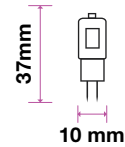

LED CAPSULE LIGHTS

05 YEAR
WARRANTY

Voltage/Frequency	DC:12V
Life Span	20,000 hr
PF	>0.4
CRI	>80

SKU	Model	Watts	Lumens	EQ .Watts	Base	Beam Angle	Size	Box Qty
21240 | 3000K WARM WHITE 21241 | 4000K DAY WHITE 21242 | 6500K WHITE	VT-201-N	1.1W	100	10w	G4	300°	Ø10x37mm	400