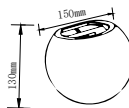

03
YEAR
WARRANTY

SPOTLIGHT FITTINGS

V-TAC
Meaningful Innovation.

RECESSED FITTING GU10

Model No: VT-934-B
SKU: 6659
Base: GU10
Material: PC
Color: Black
Size(mm): 102x42
Cutting Size: 85
Box Qty: 50

RECESSED FITTING GU10

Model No: VT-980-B
SKU: 6696
Base: GU10
Material: Aluminum
Color: Black+black
Size(mm): 32.5x23.5x50
Cutting Size: 61
Box Qty: 50

RECESSED FITTING GU10

Model No: VT-974-W
SKU: 6682
Base: GU10
Material: Aluminum
Color: White
Size(mm): 42.5x17.5x35
Cutting Size: 61
Box Qty: 50

RECESSED FITTING GU10

Model No: VT-980-GB
SKU: 6697
Base: GU10
Material: Aluminum
Color: Golden+Black
Size(mm): 32.5x23.5x50
Cutting Size: 61
Box Qty: 50

RECESSED FITTING GU10

Model No: VT-974-B
SKU: 6683
Base: GU10
Material: Aluminum
Color: Black
Size(mm): 42.5x17.5x35
Cutting Size: 61
Box Qty: 50

CONCRETE WALL FITTING

Model No: VT-891D
SKU: 8690
Base: G9
Material: Concrete
Color: Dark Grey
Size(mm): 150x130x130
Cutting Size: N/A
Box Qty: 12

RECESSED FITTING GU10

Model No: VT-980-WB
SKU: 6694
Base: GU10
Material: Aluminum
Color: White+black
Size(mm): 32.5x23.5x50
Cutting Size: 61
Box Qty: 50

CONCRETE WALL FITTING

Model No: VT-891L
SKU: 8691
Base: G9
Material: Concrete
Color: Light Grey
Size(mm): 150x130x130
Cutting Size: N/A
Box Qty: 12

RECESSED FITTING GU10

Model No: VT-980-BW
SKU: 6695
Base: GU10
Material: Aluminum
Color: Black+white
Size(mm): 32.5x23.5x50
Cutting Size: 61
Box Qty: 50

CONCRETE WALL FITTING

Model No: VT-892D
SKU: 8692
Base: G9
Material: Concrete
Color: Dark Grey
Size(mm): 120x100x120
Cutting Size: N/A
Box Qty: 12