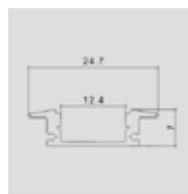

MOUNTING KIT

Model	SKU	Size(mm)	Color	Box Qty
VT-8106-M	3350	2000x24.7x7	Silver	180
VT-8122-W	3368	2000x24.7x7	White	180