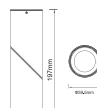

SURFACE FITTING GU10

Model No: VT-804-W
SKU: **8946**
Base: GU10
Material: Aluminium
Color: White
Size(mm): $\varnothing 197.5 \times 197$
Cutting Size: N/A
Box Qty: 20