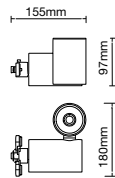

COB TRACK LIGHTS

AC:220-240V,50/60Hz Input Voltage

24° Beam Angle

>0.9 PF

>95 CRI

Aluminium Body

30,000 hr lifespan