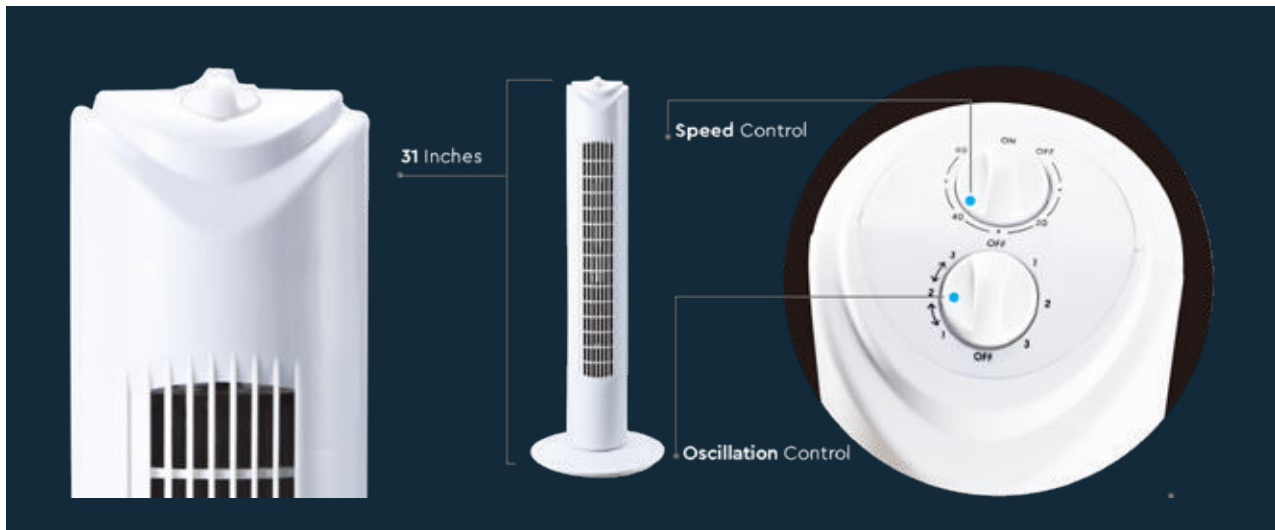

TOWER FAN

Oscillation

LOW | MEDIUM | HIGH

SKU	Watts	Model	Box Qty
7926	45W	VT-4538	1

- Voltage/Freq: AC:220-240V,50/60Hz
- Size(inches): 31
- Material: ABS
- Unit Color: White
- Speed: 3(Low-Med-High)
- Function: Oscillation Function
- Timer: 1hr(Max)
- Plug Type: EU
- IP Rating: IP20