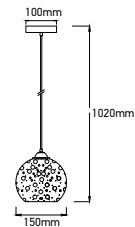

3D GLASS BLACK CANOPY

SKU	Model	Material:	Holder:	Dimension:	Box Qty:
40111	VT-7152	Glass	E27	ø150x100x1020mm	8