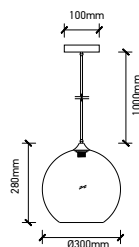

TRANSPARENT GLASS METAL SERIES

SKU	Model	Material:	Glass+Metal
3865	VT-7302	Holder:	E27
		Dimension:	300x280x1000mm
		Box Qty:	8