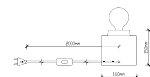

CONCRETE TABLE LAMP

SKU	Model	Material:	Concrete
3851	VT-7160	Holder:	E27
		Dimension:	160x150x2000mm
		Box Qty:	4