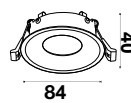

03
YEAR
WARRANTY

SPOTLIGHT FITTINGS

V-TAC
Meaningful Innovation.

RECESSED FITTING GU10

Model No: VT-921-B
SKU: 6635
Base: GU10
Material: PC
Color: Black
Size(mm): 88x88x40
Cutting Size: 80
Box Qty: 50

RECESSED FITTING GU10

Model No: VT-931-W
SKU: 6644
Base: GU10
Material: PC
Color: White+White
Size(mm): 85x40
Cutting Size: 72
Box Qty: 50

RECESSED FITTING GU10

Model No: VT-927-W
SKU: 6638
Base: GU10
Material: PC
Color: White
Size(mm): 93x93x55
Cutting Size: 83x83
Box Qty: 50

RECESSED FITTING GU10

Model No: VT-931-WB
SKU: 6645
Base: GU10
Material: PC
Color: White+Black
Size(mm): 85x40
Cutting Size: 72
Box Qty: 50

RECESSED FITTING GU10

Model No: VT-927-B
SKU: 6639
Base: GU10
Material: PC
Color: Black
Size(mm): 93x93x55
Cutting Size: 83x83
Box Qty: 50

RECESSED FITTING GU10

Model No: VT-931-B
SKU: 6646
Base: GU10
Material: PC
Color: Black+Black
Size(mm): 85x40
Cutting Size: 72
Box Qty: 50

RECESSED FITTING GU10

Model No: VT-930-W
SKU: 6642
Base: GU10
Material: PC
Color: White
Size(mm): 81x81x40
Cutting Size: 63
Box Qty: 50

RECESSED FITTING GU10

Model No: VT-931-WC
SKU: 6647
Base: GU10
Material: PC
Color: White+Chrome
Size(mm): 85x40
Cutting Size: 72
Box Qty: 50

RECESSED FITTING GU10

Model No: VT-930-B
SKU: 6643
Base: GU10
Material: PC
Color: Black
Size(mm): 81x81x40
Cutting Size: 63
Box Qty: 50

RECESSED FITTING GU10

Model No: VT-931-WG
SKU: 6648
Base: GU10
Material: PC
Color: White+Gold
Size(mm): 85x40
Cutting Size: 72
Box Qty: 50