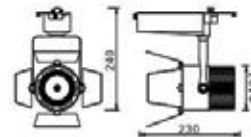

05 YEAR
WARRANTY

CRI
90

SKU	Unit Color	Model	Watts	Lumens	Box Qty	Size
371 | 3000K WARM WHITE 372 | 4000K DAY WHITE 373 | 5000K WHITE	Black	VT-433-B	33W	2640	8	Ø170x230x240mm
21371 | 3000K WARM WHITE 21372 | 4000K DAY WHITE	Black	VT-433-B-N	30W	3000	8	Ø170x230x240mm
368 | 3000K WARM WHITE 369 | 4000K DAY WHITE 370 | 5000K WHITE	White	VT-433-W	33W	2640	8	Ø170x230x240mm