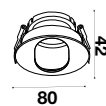

03
YEAR
WARRANTY

SPOTLIGHT FITTINGS

V-TAC
Meaningful Innovation.

RECESSED FITTING ROUND-GU10

Model No: VT-873-WB
SKU: 3157
Base: GU10
Material: Aluminium+PC
Color: White+Black
Size(mm): 80x42
Cutting Size: 75
Box Qty: 50

RECESSED FITTING ROUND-GU10

Model No: VT-874-WB
SKU: 3161
Base: GU10
Material: Aluminium+PC
Color: White+Black
Size(mm): 80x42
Cutting Size: 75
Box Qty: 50

RECESSED FITTING ROUND-GU10

Model No: VT-873-WG
SKU: 3158
Base: GU10
Material: Aluminium+PC
Color: White+Gold
Size(mm): 80x42
Cutting Size: 75
Box Qty: 50

RECESSED FITTING ROUND-GU10

Model No: VT-874-WG
SKU: 3162
Base: GU10
Material: Aluminium+PC
Color: White+Gold
Size(mm): 80x42
Cutting Size: 75
Box Qty: 50

RECESSED FITTING ROUND-GU10

Model No: VT-873-WR
SKU: 3159
Base: GU10
Material: Aluminium+PC
Color: White+Rose Gold
Size(mm): 80x42
Cutting Size: 75
Box Qty: 50

RECESSED FITTING ROUND-GU10

Model No: VT-874-WR
SKU: 3163
Base: GU10
Material: Aluminium+PC
Color: White+Rose Gold
Size(mm): 80x42
Cutting Size: 75
Box Qty: 50

RECESSED FITTING ROUND-GU10

Model No: VT-873-WC
SKU: 3160
Base: GU10
Material: Aluminium+PC
Color: White+Chrome
Size(mm): 80x42
Cutting Size: 75
Box Qty: 50

RECESSED FITTING ROUND-GU10

Model No: VT-874-WC
SKU: 3164
Base: GU10
Material: Aluminium+PC
Color: White+Chrome
Size(mm): 80x42
Cutting Size: 75
Box Qty: 50

RECESSED FITTING ROUND-GU10

Model No: VT-874
SKU: 8596
Base: GU10
Material: Aluminium + PC
Color: Black+ Black Reflector
Size(mm): $\varnothing$ 83x40.7
Cutting Size: $\varnothing$ 75
Box Qty: 50

NEW RECESSED FITTING ROUND-GU10

Model No: VT-443-W
SKU: 10297
Base: GU10
Material: Iron+PC
Color: White+White
Size(mm): 88x88x30
Cutting Size: 75x75
Box Qty: 100