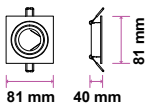

03
YEAR
WARRANTY

SPOTLIGHT FITTINGS

V-TAC
Meaningful Innovation.

RECESSED FITTING GU10

Model No: VT-921-B
SKU: 6635
Base: GU10
Material: PC
Color: Black
Size(mm): 88x88x40
Cutting Size: 80
Box Qty: 50

RECESSED FITTING GU10

Model No: VT-931-W
SKU: 6644
Base: GU10
Material: PC
Color: White+White
Size(mm): 85x40
Cutting Size: 72
Box Qty: 50

RECESSED FITTING GU10

Model No: VT-927-W
SKU: 6638
Base: GU10
Material: PC
Color: White
Size(mm): 93x93x55
Cutting Size: 83x83
Box Qty: 50

RECESSED FITTING GU10

Model No: VT-931-WB
SKU: 6645
Base: GU10
Material: PC
Color: White+Black
Size(mm): 85x40
Cutting Size: 72
Box Qty: 50

RECESSED FITTING GU10

Model No: VT-927-B
SKU: 6639
Base: GU10
Material: PC
Color: Black
Size(mm): 93x93x55
Cutting Size: 83x83
Box Qty: 50

RECESSED FITTING GU10

Model No: VT-931-B
SKU: 6646
Base: GU10
Material: PC
Color: Black+Black
Size(mm): 85x40
Cutting Size: 72
Box Qty: 50

RECESSED FITTING GU10

Model No: VT-930-W
SKU: 6642
Base: GU10
Material: PC
Color: White
Size(mm): 81x81x40
Cutting Size: 63
Box Qty: 50

RECESSED FITTING GU10

Model No: VT-931-WC
SKU: 6647
Base: GU10
Material: PC
Color: White+Chrome
Size(mm): 85x40
Cutting Size: 72
Box Qty: 50

RECESSED FITTING GU10

Model No: VT-930-B
SKU: 6643
Base: GU10
Material: PC
Color: Black
Size(mm): 81x81x40
Cutting Size: 63
Box Qty: 50

RECESSED FITTING GU10

Model No: VT-931-WG
SKU: 6648
Base: GU10
Material: PC
Color: White+Gold
Size(mm): 85x40
Cutting Size: 72
Box Qty: 50