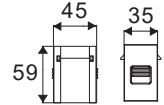

SKU	Model	Watts	Lumens	Size(mm)	Box Qty
7958 | 3000K WARM WHITE	VT-4141	1W	35	45x35x59mm	40
7959 | 4000K DAY WHITE