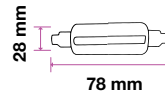

LED BULBS-R7S

Voltage/Frequency	AC:220-240V,50Hz
Beam Angle	
PF	>0.5
CRI	>80

SKU	Model	Watts	Lumens	EQ .Watts	Base	Shape	Size(mm)	Box Qty
212713 - 3000K WARM WHITE 212714 - 4000K DAY WHITE 212715 - 6500K WHITE	VT-2237-N	7W	700	50W	R7S	R7S	Ø28x78	200