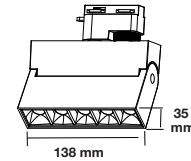

LED TRACKLIGHTS

V-TAC
Meaningful Innovation.

LINEAR TRACKLIGHTS-BLACK BODY

Experience true colours through our LED Linear Tracklights efficient set of track lights with CRI >90, UGR<19 and flicker free. The latest LED technology from Samsung, and five years of warranty.

- 30,000 hr Lifespan
- 30° Beam Angle
- AC:220-240V,50Hz
- Flicker Free
- High CRI of > 90
- Aluminium Body
- UGR<19

05
YEAR
WARRANTY

CRI
90

FLICKER
FREE

UGR<19

SKU	Model	Watts	Lumens	Box Qty	Size
20000 | 2700K WARM WHITE 20001 | 4000K DAY WHITE	VT-416-B	12W	960	40	35x138mm
20006 | 2700K WARM WHITE 20007 | 4000K DAY WHITE	VT-431-B	25W	2000	20	35x270mm

LINEAR TRACKLIGHTS-WHITE BODY

Experience true colours through our LED Linear Tracklights efficient set of track lights with CRI >90, UGR<19 and flicker free. The latest LED technology from Samsung, and five years of warranty.

- 30,000 hr Lifespan
- 30° Beam Angle
- AC:220-240V,50Hz
- Flicker Free
- High CRI of > 90
- Aluminium Body
- UGR<19