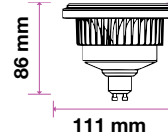

SKU	Model	Watts	Lumens	EQ .Watts	Base	Beam Angle	Size(mm)	Box Qty
4224 - 2700K WARM WHITE 4223 - 4000K DAY WHITE	VT-1112	12W	900	60W	GU10	40°	Ø111x86	60
214224 - 3000K WARM WHITE 214225 - 6000K WHITE	VT-1112-N	12W	3000K-1020 6000K-1120	60W	GU10	40°	Ø111x86	
7234 - 3000K WARM WHITE 7235 - 4000K DAY WHITE 7236 - 6400K WHITE	VT-1112D	12W Dimmable	900	60W	GU10	40°	Ø111x86	60
217234 - 3000K WARM WHITE 217235 - 4000K DAY WHITE 217236 - 6000K WHITE	VT-1112D-N	12W Dimmable	3000K-1030 6000K-1300	60W	GU10	40°	Ø111x86