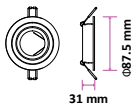

RECESSED CHROME REFLECTOR FITTING SQUARE-GU10

Model No: VT-890
SKU: **8880**
Base: GU10
Material: Aluminium
Color: White+Chrome Reflector
Size(mm): 128x75x55
Cutting Size: 79/85x75
Box Qty: 50

RECESSED FITTING ROUND-GU10

Model No: VT-872-WB
SKU: **3153**
Base: GU10
Material: Aluminium+PC
Color: White+Black
Size(mm): 79x32
Cutting Size: 72
Box Qty: 50

NEW RECESSED FITTING ROUND-GU10

Model No: VT-438-W
SKU: **10296**
Base: GU10
Material: Iron+PC
Color: White+White
Size(mm): 87.50x31
Cutting Size: 75
Box Qty: 100

RECESSED FITTING ROUND-GU10

Model No: VT-872-WG
SKU: **3154**
Base: GU10
Material: Aluminium+PC
Color: White+Gold
Size(mm): 79x32
Cutting Size: 72
Box Qty: 50

NEW RECESSED FITTING ROUND-GU10

Model No: VT-981-W
SKU: **6698**
Base: GU10
Material: PC
Color: White
Size(mm): 92.5x33
Cutting Size: 70
Box Qty: 50

RECESSED FITTING ROUND-GU10

Model No: VT-872-WR
SKU: **3155**
Base: GU10
Material: Aluminium+PC
Color: White+Rose Gold
Size(mm): 79x32
Cutting Size: 72
Box Qty: 50

NEW RECESSED FITTING ROUND-GU10

Model No: VT-981-B
SKU: **6699**
Base: GU10
Material: PC
Color: Black
Size(mm): 92.5x33
Cutting Size: 70
Box Qty: 50

RECESSED FITTING ROUND-GU10

Model No: VT-872-WC
SKU: **3156**
Base: GU10
Material: Aluminium+PC
Color: White+Chrome
Size(mm): 79x32
Cutting Size: 72
Box Qty: 50

NEW FITTING ROUND-GU10

Model No: VT-981-SN
SKU: **6700**
Base: GU10
Material: PC
Color: Satin Nickel
Size(mm): 92.5x33
Cutting Size: 70
Box Qty: 50

RECESSED FITTING ROUND-GU10

Model No: VT-873
SKU: **8595**
Base: GU10
Material: Aluminium + PC
Color: Black+ Black Reflector
Size(mm): ø83x40.7
Cutting Size: ø75
Box Qty: 50