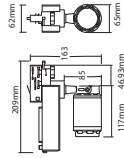

COB TRACK LIGHTS

- AC:220-240V,50/60Hz Input Voltage

- 24° Beam Angle

- >0.9 PF

- >80 CRI

- Aluminium Body

- 30,000 hr lifespan

SKU	Model	Watts	Lumens	Size(mm)	Box Qty
1334 - 6000K WHITE	VT-4512	10W	800	209x65x163	40
1337 - 6000K WHITE	VT-4528	25W	2100	209x85x187	20
1340 - 6000K WHITE	VT-4537	35W	2850	224x100x215	10