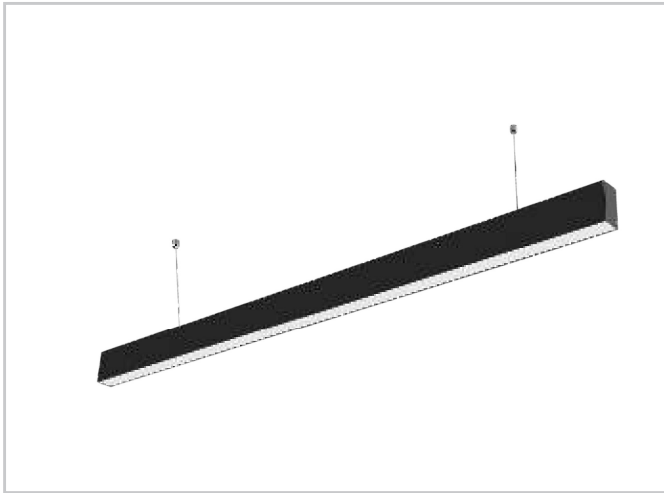

LINEAR 3IN1 LIGHTS

- 30,000 hr Lifespan
- AC:200-240V,50/60Hz
- Toggle switch - 3IN1 CCT
- Aluminium Body
- 1.5 Meter Wire Length

SKU	Unit Color	Model	Watts	Lumens	Box Qty	Size
20060 | 3IN1	Black	VT-7-44	40W	2500	10	1197x50x65mm