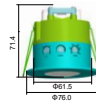

NEW REAL PRESENCE SENSOR