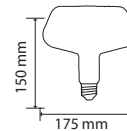

Voltage/Frequency	AC:220-240V,50Hz
Beam Angle	300°
PF	>0.5
CRI	>80

SKU	Model	Watts	Lumens	EQ .Watts	Base	Shape	Size(mm)	Box Qty
212790 -1800K WARM WHITE	VT-2308-N	8W	620	55W	E27	T180	ØD:175x150	12