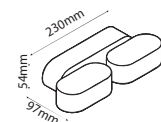

SKU	Model	Watts	Lumens	Unit Color	Size(mm)	Box Qty
218292 - 3000K WARM WHITE	VT-814-W-N	12W	1444	White	230x54x96	20
8293 - 3000K WARM WHITE	VT-814-B	12W	1320	Black	230x54x97	20