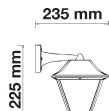

SKU	Model	Box Qty
8686	VT-843	10

Material: Aluminium+Glass
Max.Watts: 60W
Holder: E27
IP Rating: IP44
Dimension: 235x225mm