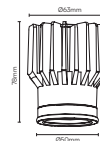

SKU	Model	Watts	Lumens	EQ .Watts	Base	Beam Angle	Size(mm)	Box Qty
10301 - 3000K WARM WHITE 10302 - 4000K DAY WHITE 10303 - 6400K WHITE	VT-1018	18W	1900	NA	NA	34°	78x63x50	50