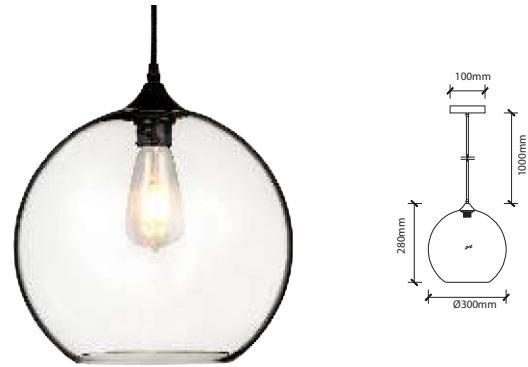

TRANSPARENT GLASS METAL SERIES

SKU	Model	Material:	Glass+Metal
3865	VT-7302	Holder:	E27
		Dimension:	300x280x1000mm
		Box Qty:	8