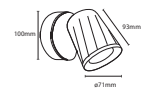

SKU	Model	Watts	Lumens	Unit Color	Size(mm)	Box Qty
218250 - 3000K WARM WHITE 218252 - 4000K DAY WHITE	VT-806-W-N	5W	540	White	71x93x100	24