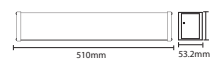

NEW LED LINEAR HIGHBAY

AC:220-240V,50/60Hz

115° Beam Angle

>0.9 PF

>70 CRI

Aluminium Body

25,000 hr lifespan

SKU	Model	Watts	Lumens	Size(mm)	Box Qty
7892 - 4000K DAY WHITE 7893 - 6500K WHITE	VT-91100	100W	8700	510x97x53.2	1