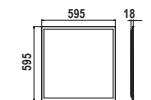

SKU	Model	Watts	Lumens	Size(mm)	Box Qty
24141 - 4000K DAY WHITE 24142 - 6500K WHITE	VT-61041	40W	4800	595x595x18	10