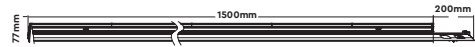

FOLLOW TRUNKING

SKU	Beam Angle	Model	Watts	Lumens	Box Qty	Size
1363 | 4000K DAY WHITE	WIDE 90°	VT-4550D	50W	8000	2	1700x60x74mm
1365 | 4000K DAY WHITE	DOUBLE ASYMMETRIC	VT-4550D-DL	50W	8000	2	1700x60x74mm