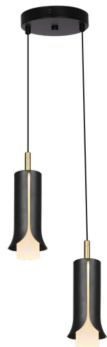

NEW LED PENDANTS

AC:220-240V,50Hz

280° Beam Angle

>80 CRI

20,000 hr lifespan

IP20 Rating

SKU	Model	Watts	Lumens	Size(mm)	Unit Color	Box Qty
24134 - 3000K WARM WHITE	VT-89026-SBG	2x5W	1200	150x200x1770mm	Sandy Black+Gold	6