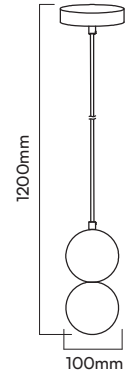

MARBLE SERIES-G9

SKU	Model	Material:	Marble
23376	VT-7986	Holder:	G9
		Dimension:	100x1200mm
		Box Qty:	1