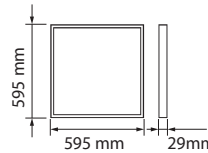

SKU	Model	Watts	Lumens	Box Qty	Size
216380 | 4000K DAY WHITE 216381 | 6500K WHITE	VT-6139S	36W	3960	6 pcs	595x595x30mm