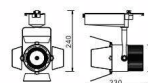

SKU	Unit Color	Model	Watts	Lumens	Box Qty	Size
21371 | 3000K WARM WHITE 21372 | 4000K DAY WHITE	Black	VT-433-B-N	33W	3000	10	Ø170x230x240mm
368 | 3000K WARM WHITE 370 | 5000K WHITE	White	VT-433-W	33W	3000	10	Ø170x230x240mm