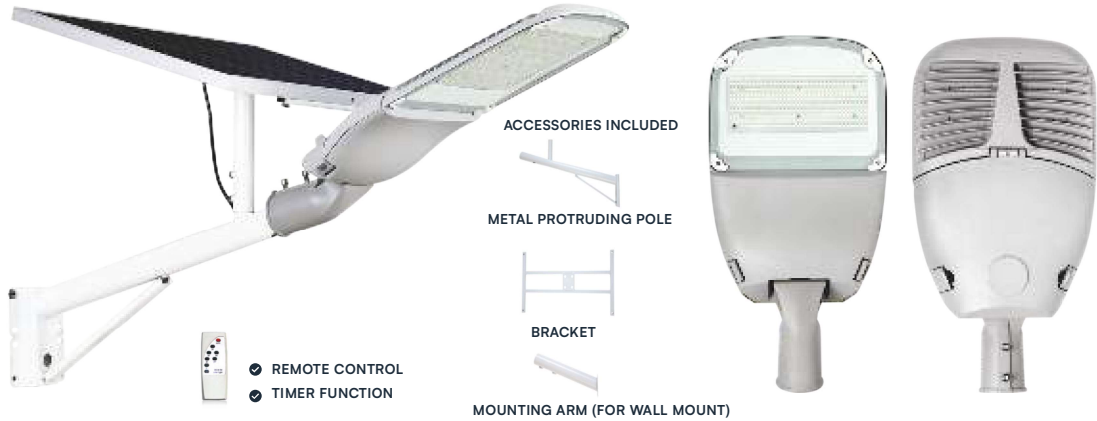

LED SOLAR STREETLIGHT

Detecting Angle: Detection Angle
Sensing Range: Sensing Range
Charging Time: Charging Time
Working Time: Working Time
IP Rating: IP Rating
Body Type: Body Type

SKU	Model	Watts	Lumens	Battery	Box Qty
7837- 4000K DAY WHITE 20341- 6400K WHITE	VT-ST303	50W Solar Panel	3000	6.4V-30000mAh	1