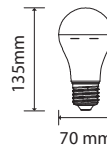

LED EMERGENCY BULBS

Voltage/Frequency	AC:220-240V,50Hz
Life Span	20,000 hr
PF	>0.5
CRI	>80