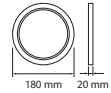

SKU	Model	Watts	Lumens	Size(mm)	Cutting Size(mm)	Box Qty
7855 - 3000K WARM WHITE 7856 - 4000K DAY WHITE 7857 - 6500K WHITE	VT-61003RD	3W	330	90.5x28	80	100
7858 - 3000K WARM WHITE 7859 - 4000K DAY WHITE 7860 - 6500K WHITE	VT-61006RD	6W	660	120.5x28.4	110	80
7861 - 3000K WARM WHITE 7862 - 4000K DAY WHITE 7863 - 6500K WHITE	VT-61012RD	12W	1200	170.8x28.4	155	60
7864 - 3000K WARM WHITE 7865 - 4000K DAY WHITE 7866 - 6500K WHITE	VT-61018RD	18W	3000K - 1850 4000K - 1980 6500K - 1980	220.8x28.9	205	40
7867 - 3000K WARM WHITE 7868 - 4000K DAY WHITE 7869 - 6500K WHITE	VT-61024RD	24W	3000K - 2500 4000K - 2640 6500K - 2640	296x29.1	280	20