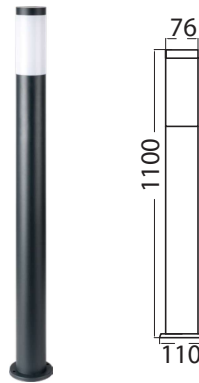

BOLLARD LAMPS

SKU	Model	Box Qty
8963	VT-838-G110	6

Material: Stainless Steel+PC Diffuser
Max.Watts: 60W
Holder: E27
IP Rating: IP44
Dimension: 76x110x1100mm