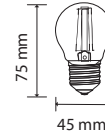

RED COLOR BULBS-G45-E27

Voltage/Frequency	AC:220-240V,50Hz
Beam Angle	300°
PF	>0.4
CRI	>80

SKU	Model	Watts	Lumens	EQ .Watts	Base	Shape	Size(mm)	Box Qty
217413 - RED	VT-2132-R-N	2W	60	10W	E27	G45	Ø45x72	100