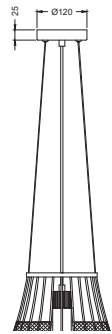

METAL SERIES

NEW

SKU	Model	Material:	Fabric+Metal
24115	VT-89010-MB	Holder:	E27
		Dimension:	420x120x500mm
		Box Qty:	1