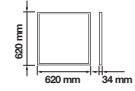

SKU	Model	Watts	Lumens	Size(mm)	Box Qty
23667 - 4000K DAY WHITE	VT-6234	36W	4320	620x620x34	6