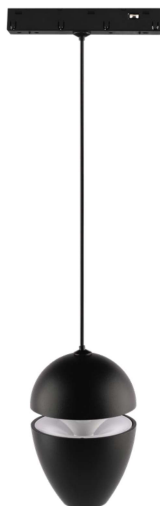

NEW **MAGNETIC TACKLIGHT-PENDANT**

DC:48V Input Voltage

40° Beam Angle

>80 CRI

Aluminium Body

30,000 hr lifespan

IP20 Rating

SKU	Model	Unit Color	Watts	Lumens	Size(mm)
24406 - 3000K WARM WHITE 24407 - 4000K DAY WHITE 24408 - 6400K WHITE	VT-40009	Black	7W	840	115x80x1060