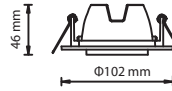

ZOOM FITTING-SPOTLIGHT

Model No: **VT-700S**
SKU: **3690**
Base: **GU10**
Material: **Aluminium**
Color: **Satin Nickel**
Size(mm): **Ø102x46**
Cutting Size: **93**
Box Qty: **50**