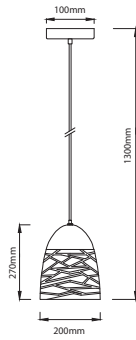

MESH METAL GREY

SKU	Model	Material:	Metal
3822	VT-7200-MG	Holder:	E27
		Dimension:	200x270x1300mm
		Box Qty:	8