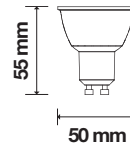

SKU	Model	Watts	Lumens	EQ .Watts	Base	Beam Angle	Size	Box Qty
21165 | 3000K WARM WHITE 21166 | 4000K DAY WHITE 21167 | 6500K WHITE	VT-277-N	6W	445	60w	GU10	38°	Ø50x55mm	200