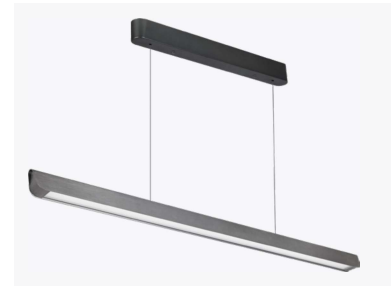

LINEAR HANGING LIGHTS-DIFFUSER PLATE TYPE 3IN1

- AC:200-240V, 50Hz
- CCT 3IN1
- PS+Aluminium Body
- 100° Beam Angle
- 30,000 hr Lifespan
- IP20

SKU	Unit Color	Model	Watts	Lumens	Box Qty	Size
23345 | 3IN1	Black	VT-7-35-B	36W	2880	6	1227x50x60mm
23346 | 3IN1	White	VT-7-35-W	36W	2880	6	1227x50x60mm
23347 | 3IN1	Matt Grey	VT-7-35-MG	36W	2880	6	1227x50x60mm
23348 | 3IN1	Gold	VT-7-35-G	36W	2880	6	1227x50x60mm