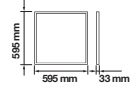

SKU	Model	Watts	Lumens	Size(mm)	Box Qty
24324 - 3IN1	VT-61042CCT	40W	4800	595x595x33	10