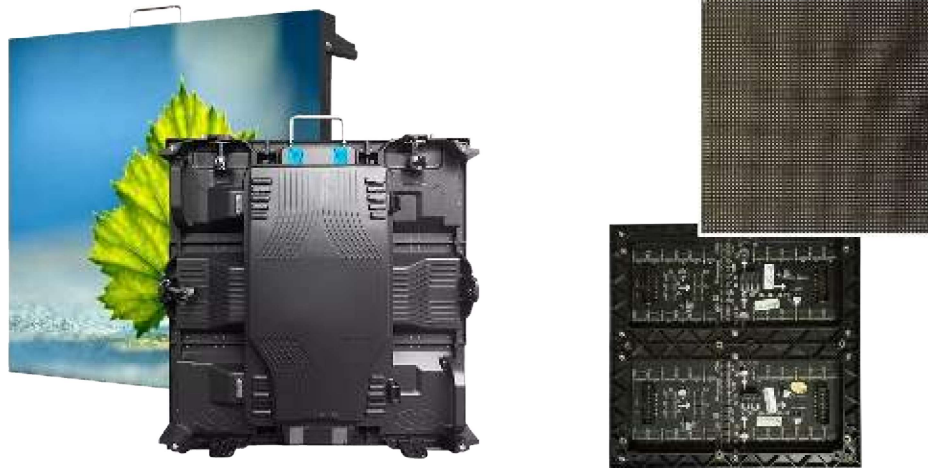

P3 INDOOR LED DISPLAY SCREEN

SKU	Box Qty
11109	6

Pixel pitch	3mm	Brightness	≥1100 CD/M2
Panel size	L192xH192xT13mm	Working environment temperature	-10 to +40°C
Physical density	111111/M2	Working environment humidity	10%~70% RH
Pixel configuration	1,1,1(R,G,B)	Display working voltage	AC46~4HZ,220V±15%/110V±15%
Driving method	1/16 Constant current	Color temperature	8500K-11500K
LED Chip Type	SMD2121	Gray scale/color	≥16.7M color
Display resolution	4096(64x64)dots	Input signal	RF\ S-Video\ RGB etc
Module weight	0.35Kg	Control system	PCTV nonlinearity card, DVI Display card, Linsn control system
Module port	HUB75-B	Mean free error time	>5000-hour
Module working voltage	5VDC	hour lifespan	100000-hour
Power	30W	Steel box weight	40 Kg/M2
Viewing angle	120 Degrees	Steel box size	L576Xh768x80mm
Option distance	3-45M		
Driving device	5020		
Every square meter module	27.13 PCS		
Maximum power	1000 W/M2		
Frame Frequency	60Hz		
Refresh frequency	400-800 Hz/S