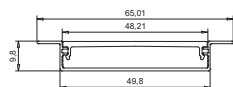

MOUNTING KIT SILVER WITH DIFFUSER

Model	SKU	Size(mm)	Color	Box Qty
VT-71004	24103	2000x65.01x9.8	Silver	40