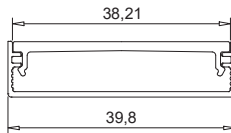

MOUNTING KIT SILVER WITH DIFFUSER

Model	SKU	Size(mm)	Color	Box Qty
VT-71001	24100	2000x39.8x9.8	Silver	40