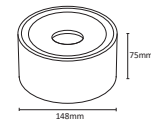

SKU	Model	Unit Colour	Watts	Lumens	Size(mm)	Box Qty
23156 - 3IN1	VT-2825-B	Black	20W	1408	Ø148x75	20
23158 - 3IN1	VT-2833-B	Black	28W	2500	Ø178x87	10
23155 - 3IN1	VT-2825-W	White	20W	1408	Ø148x75	20
23157 - 3IN1	VT-2833-W	White	28W	2500	Ø178x87	10