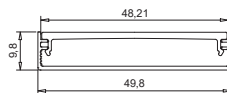

MOUNTING KIT SILVER WITH DIFFUSER

Model	SKU	Size(mm)	Color	Box Qty
VT-71003	24102	2000x49.8x9.8	Silver	40