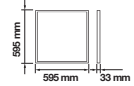

SKU	Model	Watts	Lumens	Size(mm)	Box Qty
24366 - 4000K DAY WHITE 24367 - 6500K WHITE	VT-61043	40W	4500	595x595x33	10