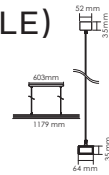

- 30,000 hr Lifespan
- AC:100-240V,50Hz
- Aluminium Body
- 1-10V Dimmable
- 1.5 Meter Wire Length
- Beam angle: Up-110°, Down-50°

SKU	Unit Color	Model	Watts	Lumens	Box Qty	Size
607 | 4000K DAY WHITE	Silver	VT-7-61-S	UP 30W DOWN 30W	UP-3300 DOWN-3300	8	1179x64x35mm
606 | 4000K DAY WHITE	White	VT-7-61-W	UP 30W DOWN 30W	UP-3300 DOWN-3300	8	1179x64x35mm