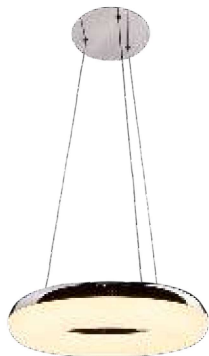

LED PENDANTS

AC:100-240V,50Hz

120° Beam Angle

>80 CRI

Steel+PC Body

20,000 hr lifespan

IP20 Rating

SKU	Model	Watts	Lumens	Size(mm)	Box Qty
3874 - 3000K WARM WHITE	VT-40-1	40W	2800	400X210X1000mm	1