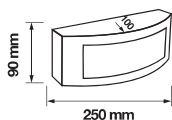

WALL LAMP

SKU	Model	Box Qty
7513	VT-7670	12

Material: Stainless Steel+PC
Max.Watts: 14W
Holder: E27
IP Rating: IP44
Dimension: 250x90x100mm

WALL LAMP

SKU	Model	Box Qty
7077	VT-754-MW	10

Material: Aluminium+Glass
Max.Watts: 60W
Holder: E27
IP Rating: IP44
Dimension: 245x180x93mm