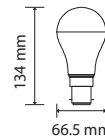

SKU	Model	Watts	Lumens	EQ .Watts	Base	Shape	Size(mm)	Box Qty
217229 - 3000K WARM WHITE 24038 - 6500K WHITE	VT-2015-B22-N	15W	1521	100W	B22	A65	Ø65x134	100