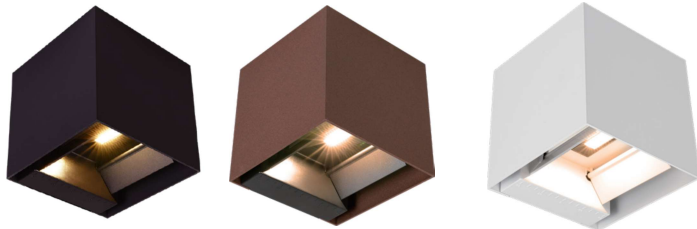

NEW SOLAR COB WALL LIGHT CCT-SENSOR

Battery: 3.7V-2600mAh
Detecting Angle: 120°
Sensing Range: 4-5 Meters
Charging Time: 8 hr
Working Time: Max 30 hr
IP Rating: IP65
Body Type: Aluminium+PC

SKU	Model	Watts	Lumens	Unit Color	Size(mm)	Box Qty
23770 - 3IN1	VT-409CCT-B	3W Solar Panel	800	Black	150x153x150mm	12
23824 - 3IN1	VT-409CCT-C	3W Solar Panel	800	Corten	150x153x150mm	12
24063 - 3IN1	VT-409CCT-W	3W Solar Panel	800	White	150x153x150mm	12
24089 - 3IN1	VT-409CCT-G	3W Solar Panel	800	Dark Grey	150x153x150mm	12