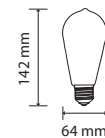

FILAMENT-ST64-E27

Voltage/Frequency	AC:220-240V, 50Hz
Beam Angle	300°
PF	>0.5
CRI	>80