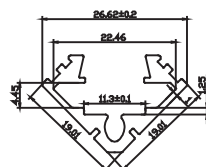

MOUNTING KIT

Model	SKU	Size(mm)	Color	Box Qtt
VT-8118	3371	2000x30x20	Silver	50

MOUNTING KIT

Model	SKU	Size(mm)	Color	Box Qtt
VT-8119	3372	2000x32x20	Silver	60

MOUNTING KIT

Model	SKU	Size(mm)	Color	Box Qtt
VT-7104	9956	19x19x2000	Silver	40