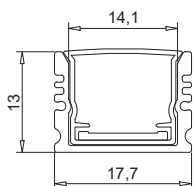

MOUNTING KIT SILVER WITH DIFFUSER

Model	SKU	Size(mm)	Color	Box Qty
VT-71005	24104	2000x17.7x13	Silver	50