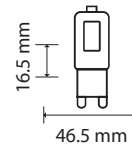

G9-LED CAPSULE LIGHT

Voltage/Frequency	AC:220-240V,50Hz
PF	>0.4
CRI	>80

SKU	Model	Watts	Lumens	EQ .Watts	Base	Beam Angle	Size(mm)	Box Qty
24024 - 3000K WARM WHITE 24025 - 4000K DAY WHITE 24026 - 6500K WHITE	VT-11033	2.2W	200	20W	G9	300°	18x56	400

NEW