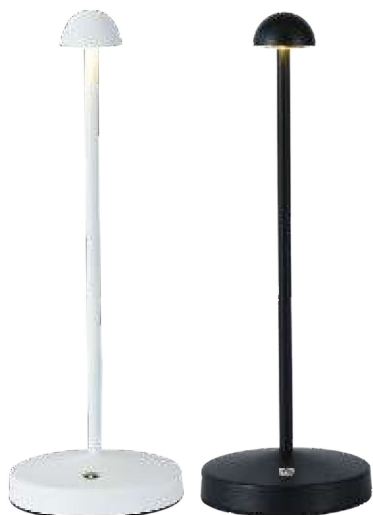

RECHARGEABLE TABLE LAMP WITH TOUCH CONTROL-3IN1

BATTERY RECHARGEABLE

TOUCH CONTROL
DIMMING + ON/OFF

3-IN-1
COLOR CHANGING
(3000K-4000K-6400K)

Watts:	1.6W
Lumens:	130
Beam Angle:	120°
Material:	Metal
Dimension:	105x295
IP Rating:	IP20
Battery:	1800mAh
Cable Length:	1 Meter [Type C]
Charging Time:	3.5-4.5 Hours
Working Time:	6-8 Hours
Box Qty:	20 Pc

SKU	Model	Unit Color
10329 - 3IN1	VT-1073-W	White
10328 - 3IN1	VT-1073-B	Black