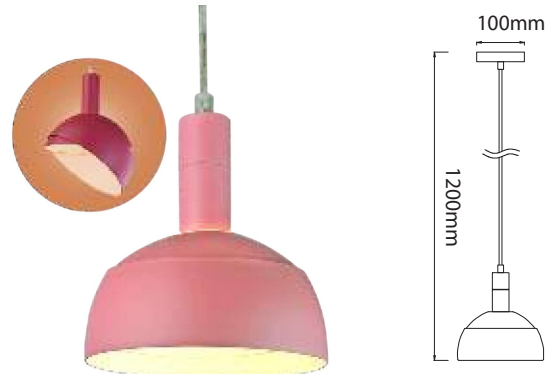

PENDANT ALUMINIUM SHADE PINK

SKU	Model	Material:	Plastic+Aluminium
3923	VT-7100-P	Holder:	E14
		Dimension:	180x100x1200mm
		Box Qty:	12