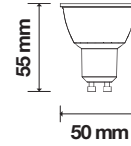

GU10 SPOTLIGHTS LENS-38°

Voltage/Frequency	AC:220-240V, 50Hz
PF	>0.5
CRI	>80