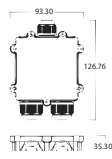

WATERPROOF BOX TERMINAL BLOCK

Model No: VT-870-W
SKU: 5981
Wire Range : 0.5~4mm²
Voltage: AC:450V
Cable Diameter: 8-12mm
Ampere: 24A
Fire Retardant Level: V2
Box Qty: 100