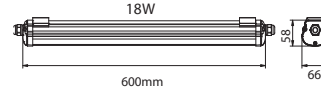

SKU	Model	Watts	Lumens	Size(mm)	Box Qty
216283 - 4000K DAY WHITE 216282 - 6500K WHITE	VT-6076-N	18W	2160	600x66x58	12
216285 - 4500K DAY WHITE 216284 - 6400K WHITE	VT-1249-N	36W	4320	1200x65x58	12
216287 - 4500K DAY WHITE 216286 - 6400K WHITE	VT-1574-N	48W	5760	1500x65x58	12