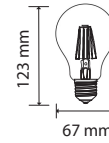

CLEAR GLASS-FILAMENT-A60-E27-3PCS PACK

Voltage/Frequency	AC:220-240V,50Hz
Beam Angle	300°
PF	>0.5
CRI	>80

SKU	Model	Watts	Lumens	EQ .Watts	Base	Shape	Size(mm)	Box Qty
2144101 - 3000K WARM WHITE	VT-1981	10W	1055	75W	E27	A60	60x105	180
2174581 - 3000K WARM WHITE 2174591 - 4000K DAY WHITE 2174601 - 6500K WHITE	VT-2133	12W	1521	100W	E27	A60	60x105	180