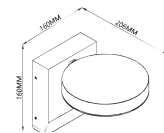

SKU	Model	Watts	Lumens	Unit Color	Size(mm)	Box Qty
2954 - 3000K WARM WHITE 2955 - 4000K DAY WHITE	VT-11020S-RD-W	17W	3000K-2480lm 4000K-2520lm	White	160x206x160	12
2956 - 3000K WARM WHITE 2957 - 4000K DAY WHITE	VT-11020S-RD-B	17W	3000K-2480lm 4000K-2520lm	Black	160x206x160	12