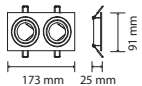

SURFACED WALL FITTING G9

Model No: **VT-10113-B**
SKU: **23407**
Base: **G9**
Material: **Steel+Glass**
Color: **Black**
Size(mm): **95x120x250**
Cutting Size: **NA**
Box Qty: **10**

SURFACED WALL FITTING G9

Model No: **VT-10113-W**
SKU: **23408**
Base: **G9**
Material: **Steel+Glass**
Color: **White**
Size(mm): **95x120x250**
Cutting Size: **NA**
Box Qty: **10**

NEW RECESSED FITTING GU10-HONEY COMB-ROUND

Model No: **VT-9001RD-W**
SKU: **23761**
Base: **GU10**
Material: **Aluminium**
Color: **White**
Size(mm): **90x60**
Cutting Size: **80mm**
Box Qty: **50**

NEW RECESSED FITTING GU10-HONEY COMB-ROUND

Model No: **VT-9001RD-B**
SKU: **23762**
Base: **GU10**
Material: **Aluminium**
Color: **Black**
Size(mm): **90x60**
Cutting Size: **80mm**
Box Qty: **50**

RECESSED FITTING GU10

Model No: **VT-439**
SKU: **10298**
Base: **2xGU10**
Material: **Iron+PC**
Color: **White+White**
Size(mm): **175x88x30**
Cutting Size: **160x75**
Box Qty: **50**

NEW RECESSED FITTING GU10-HONEY COMB-SQUARE

Model No: **VT-9001SQ-W**
SKU: **23763**
Base: **GU10**
Material: **Aluminium**
Color: **White**
Size(mm): **90x90x60**
Cutting Size: **80x80mm**
Box Qty: **50**

RECESSED FITTING GU10

Model No: **VT-441**
SKU: **10299**
Base: **3xGU10**
Material: **Iron+PC**
Color: **White+White**
Size(mm): **261x88x30**
Cutting Size: **245x75**
Box Qty: **50**

NEW RECESSED FITTING GU10-HONEY COMB-SQUARE

Model No: **VT-9001SQ-B**
SKU: **23764**
Base: **GU10**
Material: **Aluminium**
Color: **Black**
Size(mm): **90x90x60**
Cutting Size: **80x80mm**
Box Qty: **50**

RECESSED FITTING GU10

Model No: **VT-442**
SKU: **23003**
Base: **4xGU10**
Material: **Iron+PC**
Color: **White+White**
Size(mm): **175x175x30**
Cutting Size: **165x160**
Box Qty: **20**

RECESSED FITTING GU10

Model No: **VT-11001**
SKU: **6761**
Base: **GU10**
Material: **Plaster**
Color: **White**
Size(mm): **80x80x50**
Cutting Size: **85x85**
Box Qty: **30**