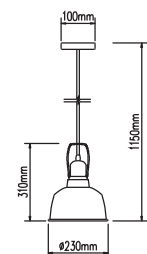

ALUMINIUM SHADE WHITE

SKU	Model	Material:	Aluminium
3729	VT-7422-WH	Holder:	E27
		Dimension:	230x310x1150mm
		Box Qty:	8