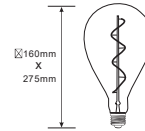

Voltage/Frequency	AC:220-240V,50Hz
Beam Angle	300°
PF	>0.5
CRI	>80

SKU	Model	Watts	Lumens	EQ .Watts	Base	Shape	Size(mm)	Box Qty
23167 - 2700K WARM WHITE	VT-2268	4W	120	NA	E27	A160	Ø160X275	6