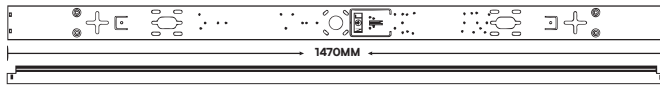

LED BATTEN FITTINGS - 5 FEET

SKU	Model	Watts	Lumens	Box Qty
7015 | 3IN1	VT-4005	30W 40W 50W	3000K - 3750 lm | 4000K - 4200 lm | 6500K - 4050 lm 3000K - 4800 lm | 4000K - 5600 lm | 6500K - 5000 lm 3000K - 5750 lm | 4000K - 6750 lm | 6500K - 6000 lm	6 pcs
7016 | 3IN1	VT-4005S (Sensor)	30W 40W 50W	3000K - 3750 lm | 4000K - 4200 lm | 6500K - 4050 lm 3000K - 4800 lm | 4000K - 5600 lm | 6500K - 5000 lm 3000K - 5750 lm | 4000K - 6750 lm | 6500K - 6000 lm	6 pcs
7017 | 3IN1	VT-4005E (Emergency Battery)	30W 40W 50W	3000K - 3750 lm | 4000K - 4200 lm | 6500K - 4050 lm 3000K - 4800 lm | 4000K - 5600 lm | 6500K - 5000 lm 3000K - 5750 lm | 4000K - 6750 lm | 6500K - 6000 lm	6 pcs
7018 | 3IN1	VT-4005SE (Sensor+Emergency Battery)	30W 40W 50W	3000K - 3750 lm | 4000K - 4200 lm | 6500K - 4050 lm 3000K - 4800 lm | 4000K - 5600 lm | 6500K - 5000 lm 3000K - 5750 lm | 4000K - 6750 lm | 6500K - 6000 lm	6 pcs