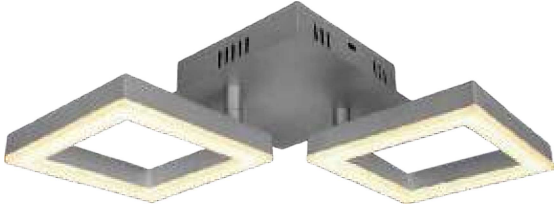

DESIGNER SERIES SURFACE LIGHT-TWO FRAME

AC:220-240V,50Hz

>80 CRI

Aluminum+Steel+Acrylic Body

20,000 hr lifespan

IP20 Rating

SKU	Model	Watts	Lumens	Size(mm)	Unit Color	Box Qty
7006 - 3000K WARM WHITE	VT-7786	14W	1490	340x95x160mm	Satin Nickel	5