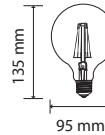

FROST COVER -FILAMENT-GLOBE-E27

Voltage/Frequency	AC:220-240V,50/60Hz
Beam Angle	300°
PF	>0.5
CRI	>80

SKU	Model	Watts	Lumens	EQ .Watts	Base	Shape	Size(mm)	Box Qty
7188 - 6400K WHITE	VT-2057	7W	840	60W	E27	G95	Ø95x135	12