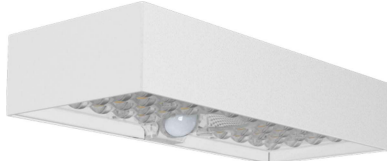

LED SOLAR WALL LIGHT-BRICK-SENSOR

Battery: 3.7V-3000mAh

Sensing Range: <6 Meters

Charging Time: 8-10 hr

Working Time: Mode A: 4 Nights +, Mode B: 2 Nights +

IP Rating: IP65

Body Type: ABS+PC

SKU	Model	Watts	Lumens	Unit Color	Size(mm)	Box Qty
10307 - 4000K DAY WHITE	VT-406-B	6W	900	Black	230x97x42.7	24
10308 - 4000K DAY WHITE	VT-406-W	6W	900	White	230x97x42.7	24