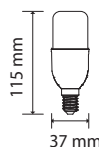

LED THERMOPLASTIC BULBS-T37-E27

Voltage/Frequency	AC:220-240V,50Hz
Life Span	20,000 hr
PF	>0.5
CRI	>80

SKU	Model	Watts	Lumens	EQ .Watts	Base	Shape	Size	Box Qty
21145 | 4000K DAY WHITE	VT-237-N	7.5W	660	50w	E27	T37	Ø37x100mm	10