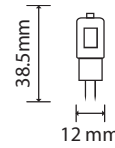

G4-LED CAPSULE LIGHT

Voltage/Frequency	DC:12V, 50Hz
CRI	>80

SKU	Model	Watts	Lumens	EQ .Watts	Base	Beam Angle	Size(mm)	Box Qty
24027 - 3000K WARM WHITE 24028 - 4000K DAY WHITE 24029 - 6500K WHITE	VT-201	1.1W	100	NA	G4	300°	10x37	400

NEW