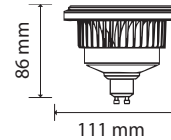

Voltage/Frequency	AC:200-240V,50Hz
PF	>0.9
CRI	>80