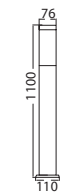

BOLLARD LAMPS WITH SENSOR

SKU v	Model	Box Qty
8968	VT-838-GS110	6
Material:	Stainless Steel+PC Diffuser	
Max.Watts:	60W	
Detection Angle:	100°	
Detection Range:	2-8M	
Ambient Light:	2-200Lux	
Time Delay:	5sec to 5min	
Holder:	E27	
IP Rating:	IP44	
Dimension:	76x110x1100mm