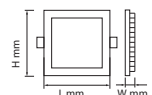

LED TRIMLESS MINI PANELS-SQUARE

AC:85-265V,50/60Hz

120° Beam Angle

>0.9 PF

>80 CRI

Aluminium Body

20,000 hr lifespan

SKU	Model	Watts	Lumens	Size(mm)	Cutting Size(mm)	Box Qty
4798 - 6400K WHITE	VT-2222SQ	22W	2200	170x170x8	155x155	40