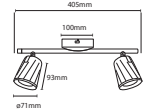

SKU	Model	Watts	Lumens	Unit Color	Size(mm)	Box Qty
218254 - 3000K WARM WHITE 218256 - 4000K DAY WHITE	VT-812-W-N	10W	1080	White	405x100x93	12
218255 - 3000K WARM WHITE 218257 - 4000K DAY WHITE	VT-812-B-N	10W	1080	Black	405x100x93	12