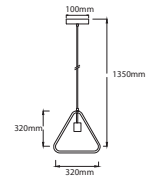

GEOMETRIC SERIES GOLD CANOPY

SKU	Model	Material:	Metal
3837	VT-7321-CG	Holder:	E27
		Dimension:	320x320x1350mm
		Box Qty:	10