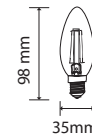

AMBER COVER - FILAMENT-CANDLE-E14

Voltage/Frequency	AC:220-240V,50Hz
Beam Angle	300°
PF	>0.4
CRI	>80

SKU	Model	Watts	Lumens	EQ .Watts	Base	Shape	Size(mm)	Box Qty
217113 - 2200K WARM WHITE	VT-1955-N	4W	350	40W	E14	Candle	Ø35x98	100