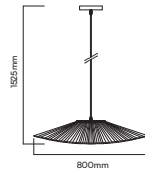

DESIGNER PENDANT-HEMP ROPE

SKU	Model	Material:	Holder:	Dimension:	Box Qty:
23361	VT-7971	Hem Rope	E27	600x1525mm	5

DESIGNER PENDANT-HEMP ROPE

SKU	Model	Material:	Holder:	Dimension:	Box Qty:
23362	VT-7972	Hem Rope	E27	800x1535mm	4