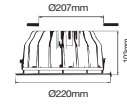

AC:100-240V,50/60Hz

24° Beam Angle

>0.7 PF

>90 CRI

IP20 Rating

SKU	Model	Unit Colour	Watts	Lumens	Size(mm)	Box Qty
23671 - 3IN1	VT-17012-B	Black	12W	1180	86x44	40
23673 - 3IN1	VT-17018-B	Black	18W	1860	106x46	40
23675 - 3IN1	VT-17024-B	Black	24W	2540	135x51	20
23672 - 3IN1	VT-17012-W	White	12W	1180	86x44	40
23674 - 3IN1	VT-17018-W	White	18W	1860	106x46	40
23676 - 3IN1	VT-17024-W	White	24W	2540	135x51	20