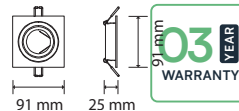

Model No: **VT-930-B**
SKU: **6643**
Base: **GU10**
Material: **PC**
Color: **Black**
Size(mm): **81x81x40**
Cutting Size: **63**
Box Qty: **50**