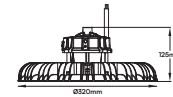

AC:100-277V, 50/60Hz

120° Beam Angle

>0.9 PF

>80 CRI

Die Cast Aluminium Body

25,000 hr lifespan