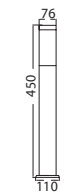

BOLLARD LAMPS WITH SENSOR

SKU v	Model	Box Qty
8965	VT-838-GS45	6
Material:	Stainless Steel+PC Diffuser	
Max.Watts:	60W	
Detection Angle:	100°	
Detection Range:	2-8M	
Ambient Light:	2-200Lux	
Time Delay:	5sec to 5min	
Holder:	E27	
IP Rating:	IP44	
Dimension:	76x110x450mm