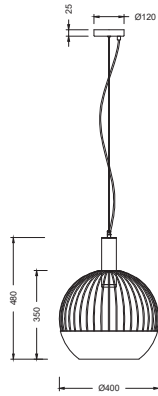

METAL SERIES

NEW

SKU	Model	Material:	Metal+Aluminum
24118	VT-89014	Holder:	GU10
		Dimension:	400x120x480mm
		Box Qty:	1