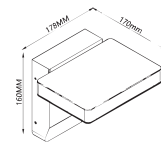

SKU	Model	Watts	Lumens	Unit Color	Size(mm)	Box Qty
2946 - 3000K WARM WHITE 2947 - 4000K DAY WHITE	VT-11020S-SQ-W	17W	3000K-2520lm 4000K-2580lm	White	178x170x160	12
2948 - 3000K WARM WHITE 2949 - 4000K DAY WHITE	VT-11020S-SQ-B	17W	3000K-2520lm 4000K-2580lm	Black	178x170x160	12