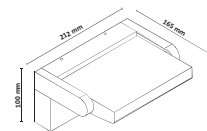

SKU	Model	Watts	Lumens	Unit Color	Size(mm)	Box Qty
2938 - 3000K WARM WHITE 2939 - 4000K DAY WHITE	VT-11020S-W	17W	3000K-2520lm 4000K-2580lm	White	212x165x100	12
2940 - 3000K WARM WHITE 2941 - 4000K DAY WHITE	VT-11020S-B	17W	3000K-2520lm 4000K-2580lm	Black	212x165x100	12