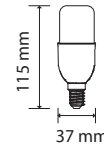

LED BULBS T37

Voltage/Frequency	AC:220-240V,50Hz
Beam Angle	230°
PF	>0.5
CRI	>80

SKU	Model	Watts	Lumens	EQ .Watts	Base	Shape	Size(mm)	Box Qty
24030 - 3000K WARM WHITE 24031 - 4000K DAY WHITE 24032 - 6500K WHITE	VT-248	7.5W	660	50W	E14	T37	37x100	200
7173 - 2700K WARM WHITE	VT-2029	9W	750	50W	E14	T37	Ø37x115	200