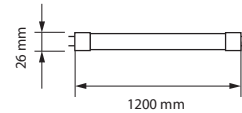

SINGLE BATTEN FITTING

SKU	Model	Body Type	Size(mm)	Box Qty
6052	VT-16010	Iron	615x45x50	20
6054	VT-12020	Iron	1225x45x50	20

DOUBLE BATTEN FITTING

SKU	Model	Body Type	Size(mm)	Box Qty
6053	VT-16011	Iron	615x55x50	20
6055	VT-12021	Iron	1225x55x50	12
6057	VT-15021	Iron	1520x55x50	12

COMMERCIAL TUBES

Specialized LED tubes designed for use in the food industry. These cost-effective LED tubes are ideal for illuminating meat, bread, vegetables, seafood, or plant cultivation. Their unique light spectrum enhances the appearance of food in stores without distorting it inappropriately.

Holder	G13
Voltage/Frequency	AC:180-240V,50Hz
PF	>0.9
CRI	>95
Beam Angle	160°
On/off	>15,000
Body Type	Glass with PET
Instant start	0-100% in < 1s

T8 BAKERY TUBE

SKU	Model	Watts	Lumens	Size	Box Qty
6322	VT-1228-B	18W	1530	26x1200	25

T8 VEGETABLE TUBE

SKU	Model	Watts	Lumens	Size	Box Qty
6324	VT-1228-V	18W	1530	26x1200	25

T8 SEAFOOD TUBE

SKU	Model	Watts	Lumens	Size	Box Qty
6325	VT-1228-S	18W	1530	26x1200	25