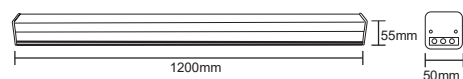

SKU	Unit Color	Model	Watts	Lumens	Box Qty	Size
23000 | 4000K DAY WHITE 10137 | 6500K WHITE	Black	VT-4140-B	40W	4300	36	1200x50x55mm
10138 | 4000K DAY WHITE 23001 | 6500K WHITE	White	VT-4140-W	40W	4300	36	1200x50x55mm