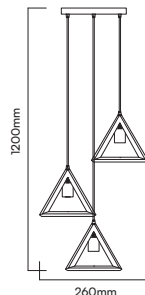

WOODEN PENDANT

SKU	Model	Material:	Holder:	Dimension:	Box Qty:
23367	VT-7977	Wood	E27	260x260x1200mm	1