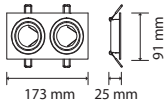

SURFACED WALL FITTING G9

Model No: **VT-10113-B**
SKU: **23407**
Base: **G9**
Material: **Steel+Glass**
Color: **Black**
Size(mm): **95x120x250**
Cutting Size: **NA**
Box Qty: **10**

SURFACED WALL FITTING G9

Model No: **VT-10113-W**
SKU: **23408**
Base: **G9**
Material: **Steel+Glass**
Color: **White**
Size(mm): **95x120x250**
Cutting Size: **NA**
Box Qty: **10**

NEW RECESSED FITTING GU10-HONEY COMB-ROUND

Model No: **VT-9001RD-W**
SKU: **23761**
Base: **GU10**
Material: **Aluminium**
Color: **White**
Size(mm): **90x60**
Cutting Size: **80mm**
Box Qty: **50**

NEW RECESSED FITTING GU10-HONEY COMB-ROUND

Model No: **VT-9001RD-B**
SKU: **23762**
Base: **GU10**
Material: **Aluminium**
Color: **Black**
Size(mm): **90x60**
Cutting Size: **80mm**
Box Qty: **50**

RECESSED FITTING GU10

Model No: **VT-439**
SKU: **10298**
Base: **2xGU10**
Material: **Iron+PC**
Color: **White+White**
Size(mm): **175x88x30**
Cutting Size: **160x75**
Box Qty: **50**

NEW RECESSED FITTING GU10-HONEY COMB-SQUARE

Model No: **VT-9001SQ-W**
SKU: **23763**
Base: **GU10**
Material: **Aluminium**
Color: **White**
Size(mm): **90x90x60**
Cutting Size: **80x80mm**
Box Qty: **50**

RECESSED FITTING GU10

Model No: **VT-441**
SKU: **10299**
Base: **3xGU10**
Material: **Iron+PC**
Color: **White+White**
Size(mm): **261x88x30**
Cutting Size: **245x75**
Box Qty: **50**

NEW RECESSED FITTING GU10-HONEY COMB-SQUARE

Model No: **VT-9001SQ-B**
SKU: **23764**
Base: **GU10**
Material: **Aluminium**
Color: **Black**
Size(mm): **90x90x60**
Cutting Size: **80x80mm**
Box Qty: **50**

RECESSED FITTING GU10

Model No: **VT-442**
SKU: **23003**
Base: **4xGU10**
Material: **Iron+PC**
Color: **White+White**
Size(mm): **175x175x30**
Cutting Size: **165x160**
Box Qty: **20**

RECESSED FITTING GU10

Model No: **VT-11001**
SKU: **6761**
Base: **GU10**
Material: **Plaster**
Color: **White**
Size(mm): **80x80x50**
Cutting Size: **85x85**
Box Qty: **30**