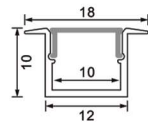

NEW

MOUNTING KIT SILVER WITH DIFFUSER

Model	SKU	Size(mm)	Color	Box Qty
VT-81131	24298	2000x12x10	Silver	100

NEW

MOUNTING KIT SILVER WITH DIFFUSER

Model	SKU	Size(mm)	Color	Box Qty
VT-81132	24299	2000x18x10	Silver	100