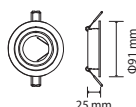

RECESSED FITTING GU10

Model No: **VT-782RD-B**
SKU: **8936**
Base: **1XGU10**
Material: **Aluminium**
Color: **Black**
Size(mm): **Ø91x25**
Cutting Size: **Ø75**
Box Qty: **100**