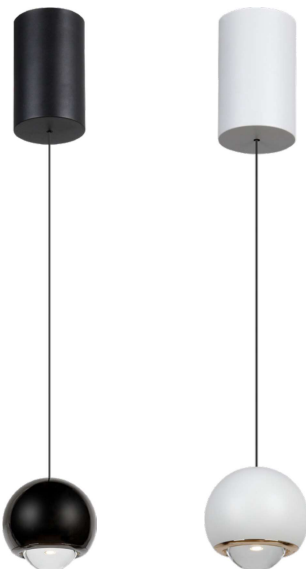

RECHARGEABLE DESIGNER TABLE LAMP WITH TOUCH CONTROL

Watts:	3W
Lumens:	310
Beam Angle:	120°
Material:	Metal+Acrylic
Dimension:	106x370
IP Rating:	IP20
Battery:	1800mAh
Cable Length:	1 Meter [Type C]
Charging Time:	3-4 Hours
Working Time:	3-4 Hours

SKU	Model	Unit Color
23094 - 3000K WARM WHITE	VT-7576-B	Black
23095 - 3000K WARM WHITE	VT-7576-W	White

TABLE LAMPS

Watts:	5W
Lumens:	500
Beam Angle:	60°
Material:	Iron
Dimension:	150x445
IP Rating:	IP20
Box Qty:	4

SKU	Model	Unit Color
10345 - 3000K WARM WHITE	VT-7506-B	Black
10346 - 3000K WARM WHITE	VT-7506-W	White

HANGING LAMP

Watts:	5W
Lumens:	500
Beam Angle:	60°
Material:	Iron
Dimension:	100x2000
IP Rating:	IP20
Box Qty:	10

SKU	Model	Unit Color
10341 - 3000K WARM WHITE	VT-7508-B	Black
10342 - 3000K WARM WHITE	VT-7508-W	White