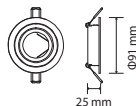

RECESSED FITTING-ROUND-GU10

Model No: **VT-782RD-WH**
SKU: **3599**
Base: **GU10**
Material: **Aluminium**
Color: **White**
Size(mm): **Ø91x25**
Cutting Size: **Ø75**
Box Qty: **100**