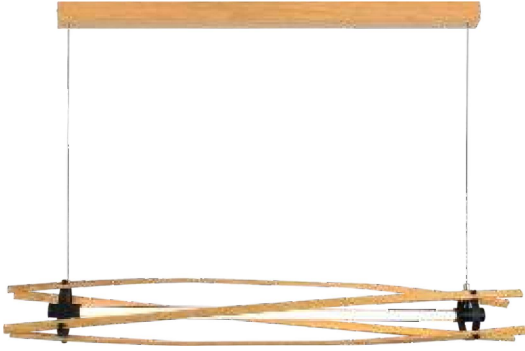

DESIGNER SOFT LIGHTS

AC:220-240V, 50/60Hz

180° Beam Angle

>80 CRI

Metal Body

20,000 hr lifespan

IP20 Rating

SKU	Model	Watts	Lumens	Size(mm)	Unit Color	Box Qty
23368 - 3000K WARM WHITE	VT-7978	15W	1600	1200x120x1150mm	Wood+Black	6