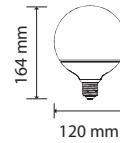

SKU	Model	Watts	Lumens	EQ .Watts	Base	Shape	Size(mm)	Box Qty
23883 - 3000K WARM WHITE 23884 - 4000K DAY WHITE 23885 - 6500K WHITE	VT-242	22W	2600	155W	E27	G120	120x160	20