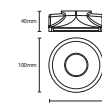

RECESSED FITTING-SQUARE-GU10

Model No: **VT-779-WH-SQ**
SKU: **3590**
Base: **GU10**
Material: **Zinc Alloy**
Color: **White**
Size(mm): **82x82x22**
Cutting Size: **74**
Box Qty: **100**

RECESSED FITTING-SQUARE-GU10

Model No: **VT-779-SN-SQ**
SKU: **3591**
Base: **GU10**
Material: **Zinc Alloy**
Color: **Satin Nickel**
Size(mm): **82x82x25**
Cutting Size: **74**
Box Qty: **100**

RECESSED FITTING-SQUARE-GU10

Model No: **VT-779-CH-SQ**
SKU: **3592**
Base: **GU10**
Material: **Zinc Alloy**
Color: **Chrome**
Size(mm): **82x82x25**
Cutting Size: **74**
Box Qty: **100**

RECESSED FITTING-SQUARE-GU10

Model No: **VT-779-SB**
SKU: **8582**
Base: **GU10**
Material: **Zinc alloy**
Color: **Bronze**
Size(mm): **82x82x22**
Cutting Size: **74**
Box Qty: **100**

RECESSED FITTING-SQUARE-GU10

Model No: **VT-779-SG**
SKU: **8581**
Base: **GU10**
Material: **Zinc alloy**
Color: **Gold**
Size(mm): **82x82x22**
Cutting Size: **74**
Box Qty: **100**

WALL FITTING-ROUND-GU10

Model No: **VT-858RD**
SKU: **3694**
Base: **G9**
Material: **Gypsum**
Color: **White**
Size(mm): **70x90x95**
Cutting Size: **N/A**
Box Qty: **24**

WALL FITTING-SQUARE-G9

Model No: **VT-858SQ**
SKU: **3695**
Base: **G9**
Material: **Gypsum**
Color: **White**
Size(mm): **70x100x100**
Cutting Size: **N/A**
Box Qty: **24**

RECESSED FITTING-SQUARE-GU10

Model No: **VT-859SQ**
SKU: **3696**
Base: **GU10**
Material: **Gypsum**
Color: **White**
Size(mm): **100x100x40**
Cutting Size: **103x103**
Box Qty: **40**

RECESSED FITTING-ROUND-GU10

Model No: **VT-859RD**
SKU: **3697**
Base: **GU10**
Material: **Gypsum**
Color: **White**
Size(mm): **ø100x40**
Cutting Size: **ø103**
Box Qty: **40**

SURFACE FITTING-SQUARE METAL-GUN BLACK BOTTOM

Model No: **VT-860-GB**
SKU: **3140**
Base: **GU10**
Material: **Gypsum with metal**
Color: **White+Gun Black**
Size(mm): **100x100x130**
Cutting Size: **N/A**
Box Qty: **12**