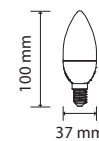

LED CANDLE BULBS-2PCS BLISTER-E14

Voltage/Frequency	AC:220-240V,50Hz
Beam Angle	200°
PF	>0.5
CRI	>80

SKU	Model	Watts	Lumens	EQ .Watts	Base	Shape	Size(mm)	Box Qty
7293 - 6400K WHITE	VT-2106	5.5W	470	40W	E14	Candle	Ø37x100	50