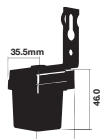

SKU	Model	Box Qty
5081	VT-8019	100