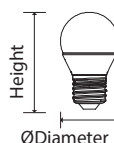

LED THERMOPLASTIC BULBS-G45-E27

Voltage/Frequency	AC:220-240V,50Hz
Life Span	20,000 hr
PF	>0.5
CRI	>80