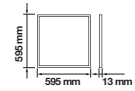

NEW HIGH LUMEN LED PANELS

DC:30-40V

120° Beam Angle

>0.9 PF

>80 CRI

Aluminium+PMMA+PS Body

25,000 hr lifespan

SKU	Model	Watts	Lumens	Size(mm)	Box Qty
24080 - 4000K DAY WHITE 24081 - 6500K WHITE	VT-6060	40W	4950	595x595x13	6