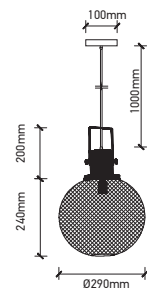

MESH METAL GLOBE

SKU	Model	Material:	Metal
3859	VT-7332	Holder:	E27
		Dimension:	Ø290x1000x1340mm
		Box Qty:	8