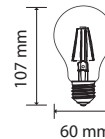

CLEAR GLASS-FILAMENT-A60-E27

Voltage/Frequency	AC:220-240V,50Hz
Beam Angle	300°
PF	>0.4
CRI	>80

SKU	Model	Watts	Lumens	EQ .Watts	Base	Shape	Size(mm)	Box Qty
217120 - 6500K WHITE	VT-1885-N	4W	400	35W	E27	A60	Ø60x105	100
214272 - 3000K WARM WHITE 214303 - 4000K DAY WHITE	VT-1887-N	6W	600	30W	E27	A60	Ø60x105	100
217458 - 3000K WARM WHITE 217459 - 4000K DAY WHITE 217460 - 6500K WHITE	VT-2133-N	12W	1521	100W	E27	A60	Ø60x105	100