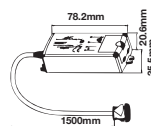

Sensor Type: Infrared
Detection Angle: 30°
Voltage: AC:110-240V,50/60Hz
Detection Distance: 5cm/6cm(<24°C)
Body Type: Plastic
IP Rating: IP20
Dimension: 35.5x78.2x20.6mm
Rated Load: Max 200W(LED)