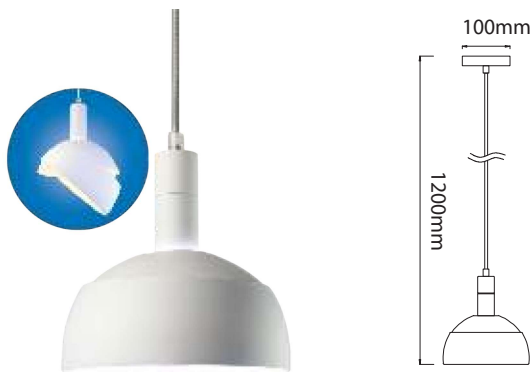

PENDANT ALUMINIUM SHADE WHITE

SKU	Model	Material:	Plastic+Aluminium
3920	VT-7100-WH	Holder:	E14
		Dimension:	180x100x1200mm
		Box Qty:	12