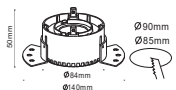

**RECESSED CHROME REFLECTOR FITTING
ROUND-GU10**

Model No: **VT-889**
SKU: **8879**
Base: **GU10**
Material: **Aluminium**
Color: **White+Chrome Reflector**
Size(mm): **ø140x50**
Cutting Size: **ø85/90**
Box Qty: **50**

RECESSED FITTING ROUND-GU10-IP44

Model No: **VT-981-B**
SKU: **6699**
Base: **GU10**
Material: **PC**
Color: **Black**
Size(mm): **92.5x33**
Cutting Size: **70**
Box Qty: **50**

**RECESSED CHROME REFLECTOR FITTING
SQUARE-GU10**

Model No: **VT-890**
SKU: **8880**
Base: **GU10**
Material: **Aluminium**
Color: **White+Chrome Reflector**
Size(mm): **128x75x55**
Cutting Size: **79/85x75**
Box Qty: **50**

RECESSED FITTING ROUND-GU10-IP44

Model No: **VT-981-SN**
SKU: **6700**
Base: **GU10**
Material: **PC**
Color: **Satin Nickel**
Size(mm): **92.5x33**
Cutting Size: **70**
Box Qty: **50**

NEW RECESSED FITTING ROUND-GU10-IP44

Model No: **VT-4201**
SKU: **24221**
Base: **GU10**
Material: **Aluminium**
Color: **White**
Size(mm): **85x33**
Cutting Size: **75**
Box Qty: **50**

RECESSED FITTING ROUND-GU10

Model No: **VT-872-WB**
SKU: **3153**
Base: **GU10**
Material: **Aluminium+PC**
Color: **White+Black**
Size(mm): **79x32**
Cutting Size: **72**
Box Qty: **50**

RECESSED FITTING ROUND-GU10

Model No: **VT-438-W**
SKU: **10296**
Base: **GU10**
Material: **Iron+PC**
Color: **White+White**
Size(mm): **87.50x31**
Cutting Size: **75**
Box Qty: **100**

RECESSED FITTING ROUND-GU10

Model No: **VT-872-WG**
SKU: **3154**
Base: **GU10**
Material: **Aluminium+PC**
Color: **White+Gold**
Size(mm): **79x32**
Cutting Size: **72**
Box Qty: **50**

RECESSED FITTING ROUND-GU10-IP44

Model No: **VT-981-W**
SKU: **6698**
Base: **GU10**
Material: **PC**
Color: **White**
Size(mm): **92.5x33**
Cutting Size: **70**
Box Qty: **50**

RECESSED FITTING ROUND-GU10

Model No: **VT-872-WR**
SKU: **3155**
Base: **GU10**
Material: **Aluminium+PC**
Color: **White+Rose Gold**
Size(mm): **79x32**
Cutting Size: **72**
Box Qty: **50**