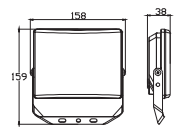

Voltage/Frequency	AC:220-240V,50/60Hz
PF	>0.9
CRI	>80