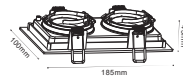

SURFACE FITTING GU10

Model No: **VT-807-B**
SKU: **8949**
Base: **GU10**
Material: **Aluminium**
Color: **Black**
Size(mm): **60x100**
Cutting Size: **N/A**
Box Qty: **50**

RECESSED FITTING SQUARE-GU10

Model No: **VT-886**
SKU: **8877**
Base: **2xGU10**
Material: **Aluminium**
Color: **White+Black**
Size(mm): **185x100x45**
Cutting Size: **175x85**
Box Qty: **20**