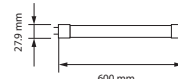

SKU	Model	Watts	Lumens	Size	Box Qty
23871 - 4000K DAY WHITE	VT-062	7.5W	850	28x600	25
23872 - 3000K WARM WHITE 23873 - 6500K WHITE	VT-122	16.5W	1850	28x1200	25
23874 - 3000K WARM WHITE 23875 - 4000K DAY WHITE 23876 - 6500K WHITE	VT-152	24W	3000	28x1500	25