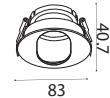

RECESSED FITTING ROUND-GU10

Model No: **VT-872-WC**
SKU: **3156**
Base: **GU10**
Material: **Aluminium+PC**
Color: **White+Chrome**
Size(mm): **79x32**
Cutting Size: **72**
Box Qty: **50**

RECESSED FITTING ROUND-GU10

Model No: **VT-873-WC**
SKU: **3160**
Base: **GU10**
Material: **Aluminium+PC**
Color: **White+Chrome**
Size(mm): **80x42**
Cutting Size: **75**
Box Qty: **50**

RECESSED FITTING ROUND-GU10

Model No: **VT-873**
SKU: **8595**
Base: **GU10**
Material: **Aluminium + PC**
Color: **Black+ Black Reflector**
Size(mm): **ø83x40.7**
Cutting Size: **ø75**
Box Qty: **50**

RECESSED FITTING ROUND-GU10

Model No: **VT-874**
SKU: **8596**
Base: **GU10**
Material: **Aluminium + PC**
Color: **Black+ Black Reflector**
Size(mm): **ø83x40.7**
Cutting Size: **ø75**
Box Qty: **50**

RECESSED FITTING ROUND-GU10

Model No: **VT-873-WB**
SKU: **3157**
Base: **GU10**
Material: **Aluminium+PC**
Color: **White+Black**
Size(mm): **ø83x40.7**
Cutting Size: **75**
Box Qty: **50**

RECESSED FITTING ROUND-GU10

Model No: **VT-874-WB**
SKU: **3161**
Base: **GU10**
Material: **Aluminium+PC**
Color: **White+Black**
Size(mm): **ø83x40.7**
Cutting Size: **75**
Box Qty: **50**

RECESSED FITTING ROUND-GU10

Model No: **VT-873-WG**
SKU: **3158**
Base: **GU10**
Material: **Aluminium+PC**
Color: **White+Gold**
Size(mm): **80x42**
Cutting Size: **75**
Box Qty: **50**

RECESSED FITTING ROUND-GU10

Model No: **VT-874-WG**
SKU: **3162**
Base: **GU10**
Material: **Aluminium+PC**
Color: **White+Gold**
Size(mm): **80x42**
Cutting Size: **75**
Box Qty: **50**

RECESSED FITTING ROUND-GU10

Model No: **VT-873-WR**
SKU: **3159**
Base: **GU10**
Material: **Aluminium+PC**
Color: **White+Rose Gold**
Size(mm): **80x42**
Cutting Size: **75**
Box Qty: **50**

RECESSED FITTING ROUND-GU10

Model No: **VT-874-WR**
SKU: **3163**
Base: **GU10**
Material: **Aluminium+PC**
Color: **White+Rose Gold**
Size(mm): **80x42**
Cutting Size: **75**
Box Qty: **50**