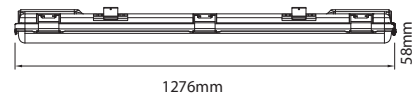

AC:200-240V,50/60Hz

120° Beam Angle

>0.5 to >0.7 PF

>80 CRI

Plastic+ABS Body

20,000 hr lifespan