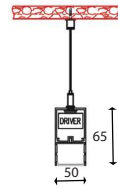

LINEAR 3IN1 LIGHTS

- 30,000 hr Lifespan
- AC:200-240V,50/60Hz
- Toggle switch - 3IN1 CCT
- Aluminium Body
- 1.5 Meter Wire Length

SKU	Unit Color	Model	Watts	Lumens	Box Qty	Size
20060 | 3IN1	Black	VT-7-44	40W	2500	10	1197x50x65mm