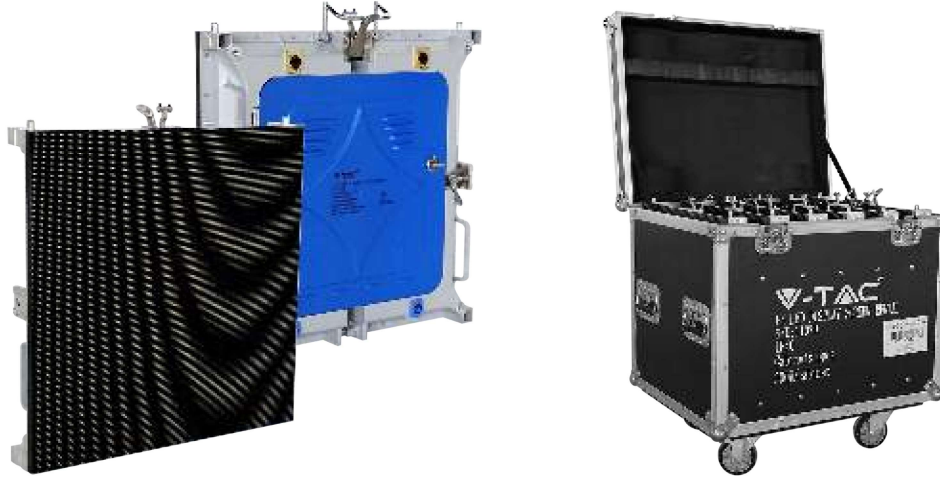

P4 INDOOR LED DISPLAY SCREEN

SKU	Box Qty
11079	6

Screen Parameter

Pixel Density	62500dots/sqm
Brightness	1100nits
Optimum View Distance	more than 5m
Gray Scale	16bits
Display Color	281 trillions(synchronized)
Operation Power	AC 220V-240V/ 50/60Hz
Power Consumption	300W/cabinet
Control Mode	Synchronized
Refresh Frequency	400-700HZ
Surport Signal Input	S-Video,RGBHV,YUV etc.
Control Distance	UTP140M,SINGLE MODE FIBER
Life Span(50% Brightness)	15KM
IP(Front)	100000hrs
Control System	IP40 PCTV nonlinearity card, DVI display card Linsn control system

- **Plug & Play**
- **Ideal For Renting Purpose**
- **Portable Moving For Events**

LED Cabinet Parameter

Cabinet Size(L*h*d)	512*512*85mm
Cabinet Resolution	128*128
Module Quantity Each Cabinet	2*4=8
Power Consumption	300w/cabinet
Cabinet Material	Iron
Cabinet Weight	8kg/cabine

LED Module Parameter

Pixel Pitch	4mm
Led Specification	SMD2121
Led Configuration	SMD 3 in 1
Module Size	256*128mm
Module Resolution	64*32=2048dot
Drive Method	1/16 scan constant current
Drive IC	SM16106
Power Consumption	25-30W