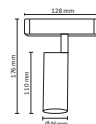

SKU	Model	Watts	Lumens	Size(mm)	Box Qty
10252 - 3000K WARM WHITE 10251 - 4000K DAY WHITE 10253 - 6400K WHITE	VT-42010	11W	1300	46x128x176	30
10255 - 3000K WARM WHITE 10254 - 4000K DAY WHITE 10256 - 6400K WHITE	VT-4221	20W	2200	56x128x210	30