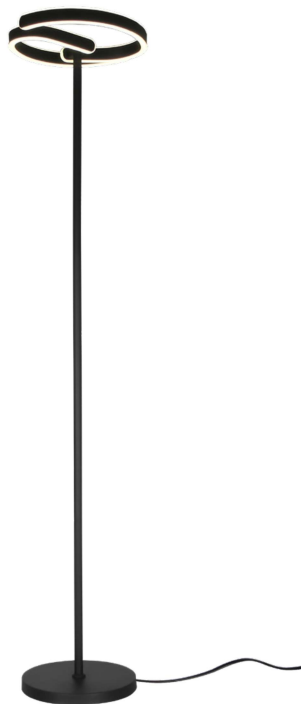

NEW

DECORATIVE FLOOR LAMP

Watts:	25W	Material:	Metal+Silicone
Lumens:	3250	Dimension:	300x250x1420
Beam Angel:	360°	IP Rating:	IP20
		Box Qty:	4

SKU	Model	Unit Color
24292 - 4000K DAY WHITE	VT-84048	Matt Black