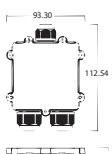

WATERPROOF BOX TERMINAL BLOCK

Model No: VT-871-W
SKU: 5983
Wire Range : 0.5~4mm²
Voltage: AC:450V
Cable Diameter: 8-12mm
Ampere: 24A
Fire Retardant Level: V2
Box Qty: 100