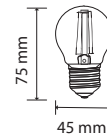

GREEN COLOR BULBS-G45-E27

Voltage/Frequency	AC:220-240V,50Hz
Beam Angle	300°
PF	>0.4
CRI	>80

SKU	Model	Watts	Lumens	EQ .Watts	Base	Shape	Size(mm)	Box Qty
217411 - GREEN	VT-2132-G-N	2W	60	10W	E27	G45	Ø45x72	100