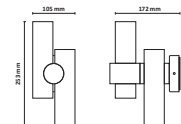

SKU	Model	Watts	Lumens	Unit Color	Size(mm)	Box Qty
10473 - 3000K WARM WHITE 23049 - 4000K DAY WHITE	VT-1186-B	6W	620	Black	172x105x253	4
10474 - 3000K WARM WHITE 23050 - 4000K DAY WHITE	VT-1186-W	6W	620	White	172x105x253	4