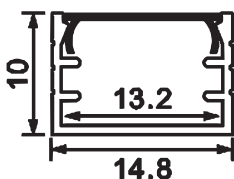

MOUNTING KIT SILVER WITH DIFFUSER

Model	SKU	Size(mm)	Color	Box Qty
VT-81129	24296	2000x14.8x10	Silver	100