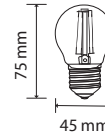

AMBER COVER -FILAMENT-G45-E27

Voltage/Frequency	AC:220-240V,50Hz
Beam Angle	300°
PF	>0.4
CRI	>80

SKU	Model	Watts	Lumens	EQ .Watts	Base	Shape	Size(mm)	Box Qty
217100 - 2200K WARM WHITE	VT-1957-N	4W	350	30W	E27	G45	Ø45x78	100