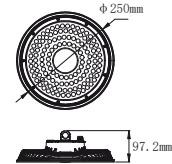

LED HIGHBAYS

- IP65 Rating.
- SMD-Samsung Chip
- 5 Years Warranty
- AC:175-265V, 50Hz
- Die cast Aluminium body
- 90° Beam Angle
- CRI >70
- PF>0.9
- 30,000 hr lifespan
- On/Off Cycle >15000

SKU	Model	Watts	Lumens	Box Qty	Size
2120319 | 4000K DAY WHITE	VT-9-116S-1	100W	16000	1 pcs	250x94mm
2120323 | 4000K DAY WHITE	VT-9-206S-1	200W	32000	1 pcs	320x94mm
21203231 | 4000K DAY WHITE	VT-9-206S-1-N	200W	32000	2 pcs	320x70.1mm