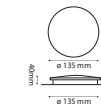

AC:220-240V,50/60Hz

105° Beam Angle

>80 CRI

PC Body

IP65 IP Rating