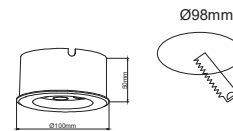

Voltage/Frequency	AC:220-240V,50Hz
Beam Angle	24°
CRI	>80

SKU	Model	Watts	Lumens	Size(mm)	Box Qty
24219 - 3000K WARM WHITE 24220 - 4000K DAY WHITE	VT-84106	6W	387	50x100mm	20