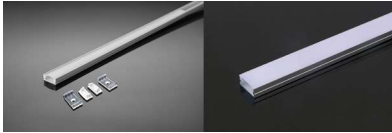

MOUNTING KIT

Model	SKU	Size(mm)	Color	Box Qty
VT-8108-M	3352	2000x23.5x10	Silver	120
VT-8108-W	3367	2000x23.5x10	White	120