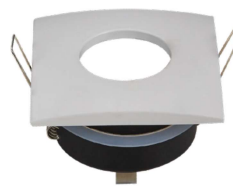

RECESSED FITTING-SQUARE-GU10

Model No: **VT-787SQ-WH**
SKU: **3615**
Base: **GU10**
Material: **Zinc Alloy+Ferrum**
Color: **White**
Size(mm): **84x84x38**
Cutting Size: **75**
Box Qty: **100**