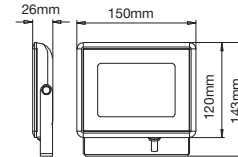

SKU	Model	Watts	Lumens	Size(mm)	Box Qty
23850 - 4000K DAY WHITE 23851 - 6500K WHITE	VT-4409-FC	10W	1200	127.3x51.9x75	40
23852 - 4000K DAY WHITE 23853 - 6500K WHITE	VT-4419-FC	20W	2400	152.5x57.8x161.8	20
23854 - 4000K DAY WHITE 23855 - 6500K WHITE	VT-4429-FC	30W	3600	185.3x57.8x183.9	20
23856 - 4000K DAY WHITE 23857 - 6500K WHITE	VT-4449-FC	50W	6000	218.5x57.8x209.7	20