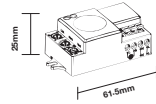

Sensor Type: Microwave
Detection Angle: 180° / 360°
Voltage: AC:220-240V,50/60Hz
Detection Distance: 1-8m(radius) adjustable
Ambient Light: <3-2000LUX(adjustable)
Body Type: Plastic
IP Rating: IP20
Dimension: 37x25x61.5mm
Time Delay: Min. 10sec±3sec, Max. 12min±1min
Rated Load: Max 300W(LED)