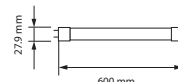

SKU	Model	Watts	Lumens	Size	Box Qty
216392 - 3000K WARM WHITE 216393 - 4000K DAY WHITE 216394 - 6500K WHITE	VT-6072-NR-N	9W	850	28x600	25
216272 - 4000K DAY WHITE 216262 - 6500K WHITE	VT-9077-N	14W	1400	28x900	25
216263 - 3000K WARM WHITE 216273 - 4000K DAY WHITE 216264 - 6500K WHITE	VT-1277-N	18W	1850	28x1200	25
216265 - 3000K WARM WHITE 216309 - 4000K DAY WHITE 216310 - 6500K WHITE	VT-1577-N	20W	2100	28x1500	25