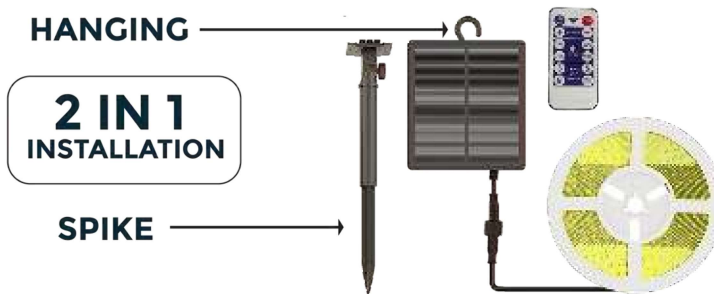

LED SOLAR PANEL STRIP KIT-IP67-2IN1

SKU	Model	Watts	Lumens	Battery	Size	Box Qty
23044 - 3000K WARM WHITE 23045 - 4000K DAY WHITE 23046 - RGB	VT-2835 60	1.2W	120	3.7V-1500mAh	5 Meter Roll	20