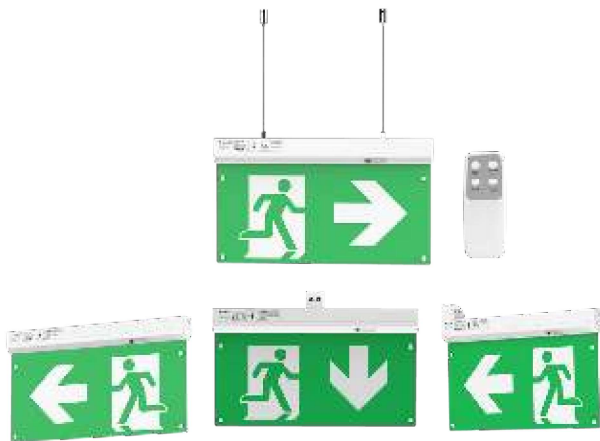

SKU	Model	Watts	Lumens	Box Qty
7688 - 6400K WHITE	VT-997	3W	120	20
11368	Remote Control for VT-997			

4IN1 SELF TEST LED EMERGENCY EXIT LIGHT RF CONTROL

No. Of LED:	20 SMD LEDs
Input Voltage:	AC:200-240V,50/60Hz
Protection Rating:	IP20
Material :	PC+PMMA
Exit Lamp Type:	Ceiling, Hanging, Sidewall and Wall Mounting
Viewing Distance:	30 Meters From Both Sides
Emergency Operation Time:	>3 Hours
Battery:	Ni-cd AA, 3.6V, 0.6Ah
Recharging Time:	24 Hours
Charging Indicator:	Green Light Indicator Test
Stickers:	4 Stickers
Legends:	4 Ways Legend Available
Mode Of Operation:	Maintained
Size:	350x29x195