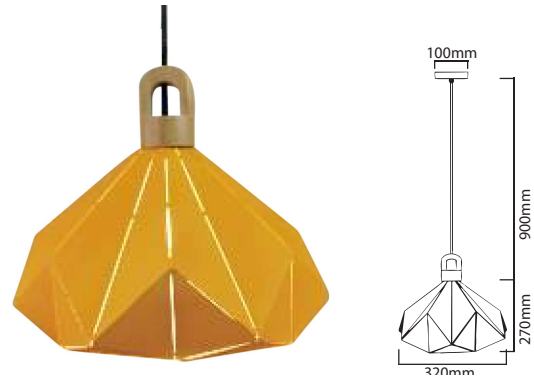

PRISM WOODEN YELLOW

SKU	Model	Material:	Metal
3950	VT-7323-Y	Holder:	E27
		Dimension:	320x270mm
		Box Qty:	4