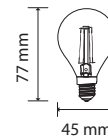

HIGH LUMENS CLEAR GLASS-FILAMENT-P45-E14

Voltage/Frequency	AC:220-240V,50Hz
Beam Angle	300°
PF	>0.5
CRI	>80

SKU	Model	Watts	Lumens	EQ .Watts	Base	Shape	Size(mm)	Box Qty
2854 - 2700K WARM WHITE	VT-2486	6W	800	60W	E14	P45	Ø45x78	100