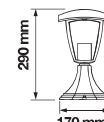

SKU	Model	Box Qty
7057	VT-734	10
Material:	Aluminium+PC	
Max.Watts:	60W	
Holder:	E27	
IP Rating:	IP44	
Dimension:	170x290mm