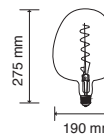

LED FILAMENT APPLE SHAPE BULBS E27

Voltage/Frequency	AC:220-240V,50Hz
Beam Angle	300°
PF	>0.4
CRI	>80

SKU	Model	Watts	Lumens	EQ .Watts	Base	Shape	Size(mm)	Box Qty
8064	VT-2263	4W	NA	NA	E27	Apple	Ø190x275	6