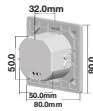

MICROWAVE SENSOR