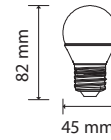

SKU	Model	Watts	Lumens	EQ .Watts	Base	Shape	Size(mm)	Box Qty
217364 - 6500K WHITE	VT-2176-N	4.5W	470	40W	E27	G45	Ø45x80	180