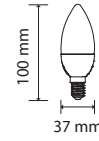

SKU	Model	Watts	Lumens	EQ .Watts	Base	Shape	Size(mm)	Box Qty
212738 - 6500K WHITE	VT-2246-N	4.5W	470	40W	E14	Candle	Ø36.5x100	180