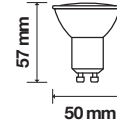

GU10 SPOTLIGHT MILKY COVER-110°

Voltage/Frequency	AC:220-240V,50Hz
PF	>0.4
CRI	>80

SKU	Model	Watts	Lumens	EQ .Watts	Base	Beam Angle	Size(mm)	Box Qty
211685 - 3000K WARM WHITE 211686 - 4000K DAY WHITE 211687 - 6500K WHITE	VT-1975-N	4.5W	400	35W	GU10	100°	50x56.5	200

ALUMINIUM MODULE SPOTLIGHT