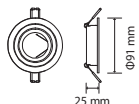

**RECESSED CHROME REFLECTOR FITTING
ROUND-GU10**

Model No: **VT-889**
SKU: **8879**
Base: **GU10**
Material: **Aluminium**
Color: **White+Chrome Reflector**
Size(mm): **ø140x50**
Cutting Size: **ø85/90**
Box Qty: **50**

RECESSED FITTING ROUND-GU10-IP44

Model No: **VT-981-B**
SKU: **6699**
Base: **GU10**
Material: **PC**
Color: **Black**
Size(mm): **92.5x33**
Cutting Size: **70**
Box Qty: **50**

**RECESSED CHROME REFLECTOR FITTING
SQUARE-GU10**

Model No: **VT-890**
SKU: **8880**
Base: **GU10**
Material: **Aluminium**
Color: **White+Chrome Reflector**
Size(mm): **128x75x55**
Cutting Size: **79/85x75**
Box Qty: **50**

RECESSED FITTING ROUND-GU10-IP44

Model No: **VT-981-SN**
SKU: **6700**
Base: **GU10**
Material: **PC**
Color: **Satin Nickel**
Size(mm): **92.5x33**
Cutting Size: **70**
Box Qty: **50**

NEW RECESSED FITTING ROUND-GU10-IP44

Model No: **VT-4201**
SKU: **24221**
Base: **GU10**
Material: **Aluminium**
Color: **White**
Size(mm): **85x33**
Cutting Size: **75**
Box Qty: **50**

RECESSED FITTING ROUND-GU10

Model No: **VT-872-WB**
SKU: **3153**
Base: **GU10**
Material: **Aluminium+PC**
Color: **White+Black**
Size(mm): **79x32**
Cutting Size: **72**
Box Qty: **50**

RECESSED FITTING ROUND-GU10

Model No: **VT-438-W**
SKU: **10296**
Base: **GU10**
Material: **Iron+PC**
Color: **White+White**
Size(mm): **87.50x31**
Cutting Size: **75**
Box Qty: **100**

RECESSED FITTING ROUND-GU10

Model No: **VT-872-WG**
SKU: **3154**
Base: **GU10**
Material: **Aluminium+PC**
Color: **White+Gold**
Size(mm): **79x32**
Cutting Size: **72**
Box Qty: **50**

RECESSED FITTING ROUND-GU10-IP44

Model No: **VT-981-W**
SKU: **6698**
Base: **GU10**
Material: **PC**
Color: **White**
Size(mm): **92.5x33**
Cutting Size: **70**
Box Qty: **50**

RECESSED FITTING ROUND-GU10

Model No: **VT-872-WR**
SKU: **3155**
Base: **GU10**
Material: **Aluminium+PC**
Color: **White+Rose Gold**
Size(mm): **79x32**
Cutting Size: **72**
Box Qty: **50**