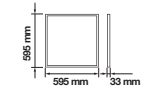

SKU	Model	Watts	Lumens	Size(mm)	Box Qty
24280 - 4000K DAY WHITE 24281 - 6400K WHITE	VT-61020	20W	3600	595x595x33	10