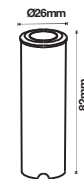

SKU	Model	Watts	Lumens	Size(mm)	Box Qty
211463 - 3000K WARM WHITE	VT-1141-N	0.5W	37	Ø26X82mm	100