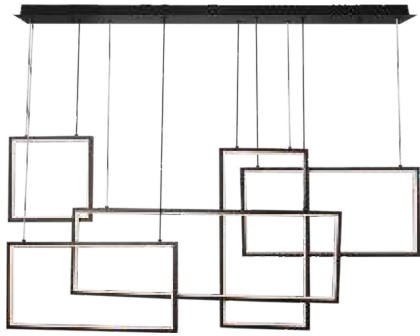

AC:220-240V, 50Hz

>80 CRI

Steel+Acrylic Body

20,000 hr lifespan

IP20 Rating

SKU	Model	Watts	Lumens	Size(mm)	Unit Color	Box Qty
15343 - 3000K WARM WHITE	VT-7922	42W	4480	970x840	Gold	1

DESIGNER SOFT LIGHTS

AC:220-240V, 50Hz