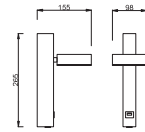

SKU	Model	Watts	Lumens	Unit Color	Size(mm)
23405 - 3000K WARM WHITE	VT-10111	8W	900	Black	265x155x98mm