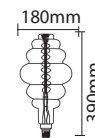

Voltage/Frequency	AC:220-240V,50Hz
Beam Angle	340°
PF	>0.5
CRI	>80