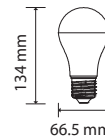

SKU	Model	Watts	Lumens	EQ .Watts	Base	Shape	Size(mm)	Box Qty
214453 - 3000K WARM WHITE 214454 - 4000K DAY WHITE 214455 - 6500K WHITE	VT-2015-E27-N	15W	1521	100W	E27	A65	Ø65x134	100
214456 - 3000K WARM WHITE 214457 - 4000K DAY WHITE 214458 - 6500K WHITE	VT-2017-N	17W	1710	110W	E27	A65	Ø65x134	100