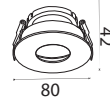

RECESSED FITTING ROUND-GU10

Model No: **VT-872-WC**
SKU: **3156**
Base: **GU10**
Material: **Aluminium+PC**
Color: **White+Chrome**
Size(mm): **79x32**
Cutting Size: **72**
Box Qty: **50**

RECESSED FITTING ROUND-GU10

Model No: **VT-873-WC**
SKU: **3160**
Base: **GU10**
Material: **Aluminium+PC**
Color: **White+Chrome**
Size(mm): **80x42**
Cutting Size: **75**
Box Qty: **50**

RECESSED FITTING ROUND-GU10

Model No: **VT-873**
SKU: **8595**
Base: **GU10**
Material: **Aluminium + PC**
Color: **Black+ Black Reflector**
Size(mm): **ø83x40.7**
Cutting Size: **ø75**
Box Qty: **50**

RECESSED FITTING ROUND-GU10

Model No: **VT-874**
SKU: **8596**
Base: **GU10**
Material: **Aluminium + PC**
Color: **Black+ Black Reflector**
Size(mm): **ø83x40.7**
Cutting Size: **ø75**
Box Qty: **50**

RECESSED FITTING ROUND-GU10

Model No: **VT-873-WB**
SKU: **3157**
Base: **GU10**
Material: **Aluminium+PC**
Color: **White+Black**
Size(mm): **ø83x40.7**
Cutting Size: **75**
Box Qty: **50**

RECESSED FITTING ROUND-GU10

Model No: **VT-874-WB**
SKU: **3161**
Base: **GU10**
Material: **Aluminium+PC**
Color: **White+Black**
Size(mm): **ø83x40.7**
Cutting Size: **75**
Box Qty: **50**

RECESSED FITTING ROUND-GU10

Model No: **VT-873-WG**
SKU: **3158**
Base: **GU10**
Material: **Aluminium+PC**
Color: **White+Gold**
Size(mm): **80x42**
Cutting Size: **75**
Box Qty: **50**

RECESSED FITTING ROUND-GU10

Model No: **VT-874-WG**
SKU: **3162**
Base: **GU10**
Material: **Aluminium+PC**
Color: **White+Gold**
Size(mm): **80x42**
Cutting Size: **75**
Box Qty: **50**

RECESSED FITTING ROUND-GU10

Model No: **VT-873-WR**
SKU: **3159**
Base: **GU10**
Material: **Aluminium+PC**
Color: **White+Rose Gold**
Size(mm): **80x42**
Cutting Size: **75**
Box Qty: **50**

RECESSED FITTING ROUND-GU10

Model No: **VT-874-WR**
SKU: **3163**
Base: **GU10**
Material: **Aluminium+PC**
Color: **White+Rose Gold**
Size(mm): **80x42**
Cutting Size: **75**
Box Qty: **50**