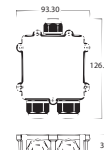

WATERPROOF BOX TERMINAL BLOCK

Model No: VT-870-B
SKU: 5980
Wire Range : 0.5~4mm²
Voltage: AC:450V
Cable Diameter: 8-12mm
Ampere: 24A
Fire Retardant Level: V2
Box Qty: 100