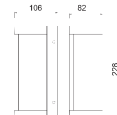

SKU	Model	Watts	Lumens	Unit Color	Size(mm)
24312 - 3000K WARM WHITE	VT-10180	8W	1100	Black	106x82x228