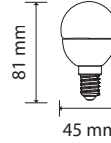

LED THERMOPLASTIC BULBS-P45-E14

Voltage/Frequency	AC:220-240V,50Hz
Life Span	20,000 hr
PF	>0.5
CRI	>80

SKU	Model	Watts	Lumens	EQ .Watts	Base	Shape	Size	Box Qty
8044 | 6500K WHITE	VT-1804	3.7W	320	30w	E14	P45	Ø45x80mm	200