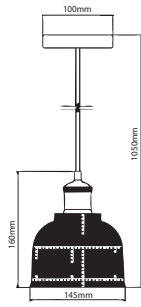

AMBER GLASS METAL SERIES

SKU	Model	Material:	Glass+Metal
3732	VT-7150-AG	Holder:	E27
		Dimension:	145x160x1050mm
		Box Qty:	12