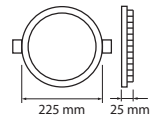

SKU	Model	Watts	Lumens	Size(mm)	Cutting Size(mm)	Box Qty
6348 - 6400K WHITE	VT-1807CH	18W	1500	Ø225x25	Ø205	20
6352 - 3000K WARM WHITE 6353 - 4000K DAY WHITE	VT-2407CH	24W	2000	Ø300x25	Ø285	10