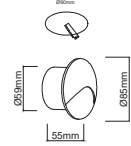

SKU	Model	Watts	Lumens	Unit Color	Size(mm)
24230 - 3000K WARM WHITE	VT-44002RD	3W	230	White	55x85x85

NEW