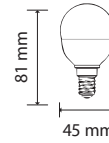

SKU	Model	Watts	Lumens	EQ .Watts	Base	Shape	Size(mm)	Box Qty
212733 - 3000K WARM WHITE 212734 - 4000K DAY WHITE	VT-2266-N	4.5W	470	40W	E14	P45	Ø45x80	180

LED THERMOPLASTIC BULBS

Our extensive range of classic, thermoplastic GLS bulbs are efficient replacements for traditional incandescent light fittings in both indoor and outdoor locations.

- Includes standard base variations (E27 and B22)
- Various power and size options (A60, A65, and A80) available
- Available in blister packs and 3/6pc multipacks