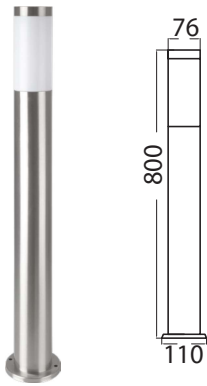

BOLLARD LAMP

SKU	Model	Box Qty
8625	VT-838-S80	6

Material: Stainless Steel+PC Diffuser
Max.Watts: 60W
Holder: E27
IP Rating: IP44
Dimension: 76x110x450mm