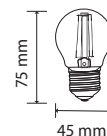

BLUE COLOR BULBS-G45-E28

Voltage/Frequency	AC:220-240V,50Hz
Beam Angle	300°
PF	>0.4
CRI	>80

SKU	Model	Watts	Lumens	EQ .Watts	Base	Shape	Size(mm)	Box Qty
217412 - BLUE	VT-2132-B-N	2W	60	10W	E27	G45	Ø125x173	100