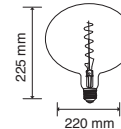

LED FILAMENT COBBLE SHAPE BULBS E27

Voltage/Frequency	AC:220-240V,50Hz
Beam Angle	300°
PF	>0.4
CRI	>80

SKU	Model	Watts	Lumens	EQ .Watts	Base	Shape	Size(mm)	Box Qty
8057	VT-2265	4W	NA	NA	E27	Cobble	Ø220x225	6