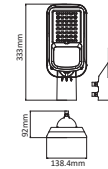

LED SLIM STREETLIGHTS