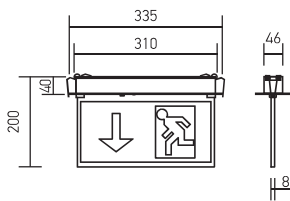

LED EXIT LIGHT-RECESSED

SKU	Model	Watts	Lumens	Box Qty
835 - 6000K WHITE	VT-522-S-12	2W	140	10

- IP20
- PC body
- 3 Stickers
- 16 SMD LEDs
- AC:220-240V,50/60Hz
- Recessed/Ceiling Installation
- Ni-Cd 3,6V,900mAh Battery
- 12 hr Charging Time
- Green Light Indicator Test Button
- 3 Way Legend Available
- Mode Of Operation Maintained
- >3 hr Emergency Operation Time
- 24 Meters Viewing Distance From Both Sides