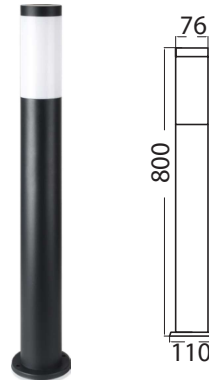

BOLLARD LAMPS

SKU	Model	Box Qty
8978	VT-838-B80	6

Material: Stainless Steel+PC Diffuser
Max.Watts: 60W
Holder: E27
IP Rating: IP44
Dimension: 76x110x450mm