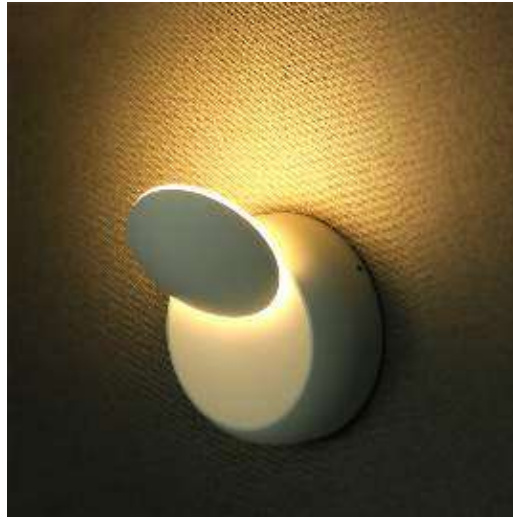

LED ROTATABLE WALL LIGHT

AC:110-240V,50/60Hz

10-360° Beam Angle

>0.45 PF

>80 CRI

Aluminium Body

IP20 IP Rating

SKU	Model	Watts	Lumens	Unit Color	Size(mm)	Box Qty
217093 - 4000K DAY WHITE	VT-757-N	5W	645	White	Ø 120	20