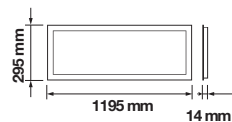

SKU	Model	Watts	Lumens	Box Qty	Size
2166261 | 6500K WHITE	VT-6147	40W	4400	6 pcs	1195x295x30mm