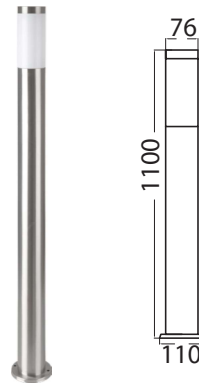

BOLLARD LAMPS

SKU	Model	Box Qty
8962	VT-838-S110	6

Material: Stainless Steel+PC Diffuser
Max.Watts: 60W
Holder: E27
IP Rating: IP44
Dimension: 76x110x1100mm

BOLLARD LAMPS

SKU	Model
23061	VT-1195

Material: Aluminium+Iron+Glass
Max.Watts: 60W
Holder: E27
IP Rating: IP65
Dimension: 155x155x790mm