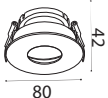

RECESSED FITTING ROUND-GU10

Model No: **VT-872-WC**
SKU: **3156**
Base: **GU10**
Material: **Aluminium+PC**
Color: **White+Chrome**
Size(mm): **79x32**
Cutting Size: **72**
Box Qty: **50**

RECESSED FITTING ROUND-GU10

Model No: **VT-873-WC**
SKU: **3160**
Base: **GU10**
Material: **Aluminium+PC**
Color: **White+Chrome**
Size(mm): **80x42**
Cutting Size: **75**
Box Qty: **50**

RECESSED FITTING ROUND-GU10

Model No: **VT-873**
SKU: **8595**
Base: **GU10**
Material: **Aluminium + PC**
Color: **Black+ Black Reflector**
Size(mm): **ø83x40.7**
Cutting Size: **ø75**
Box Qty: **50**

RECESSED FITTING ROUND-GU10

Model No: **VT-874**
SKU: **8596**
Base: **GU10**
Material: **Aluminium + PC**
Color: **Black+ Black Reflector**
Size(mm): **ø83x40.7**
Cutting Size: **ø75**
Box Qty: **50**

RECESSED FITTING ROUND-GU10

Model No: **VT-873-WB**
SKU: **3157**
Base: **GU10**
Material: **Aluminium+PC**
Color: **White+Black**
Size(mm): **ø83x40.7**
Cutting Size: **75**
Box Qty: **50**

RECESSED FITTING ROUND-GU10

Model No: **VT-874-WB**
SKU: **3161**
Base: **GU10**
Material: **Aluminium+PC**
Color: **White+Black**
Size(mm): **ø83x40.7**
Cutting Size: **75**
Box Qty: **50**

RECESSED FITTING ROUND-GU10

Model No: **VT-873-WG**
SKU: **3158**
Base: **GU10**
Material: **Aluminium+PC**
Color: **White+Gold**
Size(mm): **80x42**
Cutting Size: **75**
Box Qty: **50**

RECESSED FITTING ROUND-GU10

Model No: **VT-874-WG**
SKU: **3162**
Base: **GU10**
Material: **Aluminium+PC**
Color: **White+Gold**
Size(mm): **80x42**
Cutting Size: **75**
Box Qty: **50**

RECESSED FITTING ROUND-GU10

Model No: **VT-873-WR**
SKU: **3159**
Base: **GU10**
Material: **Aluminium+PC**
Color: **White+Rose Gold**
Size(mm): **80x42**
Cutting Size: **75**
Box Qty: **50**

RECESSED FITTING ROUND-GU10

Model No: **VT-874-WR**
SKU: **3163**
Base: **GU10**
Material: **Aluminium+PC**
Color: **White+Rose Gold**
Size(mm): **80x42**
Cutting Size: **75**
Box Qty: **50**