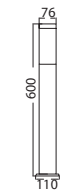

BOLLARD LAMPS WITH SENSOR AND SOCKET

SKU v	Model	Box Qty
8976	VT-838-GS60	6
Material:	Stainless Steel+PC Diffuser	
Max.Watts:	60W	
Detection Angle:	100°	
Detection Range:	2-8M	
Ambient Light:	2-200Lux	
Time Delay:	5sec to 5min	
Holder:	E27	
IP Rating:	IP44	
Dimension:	76x110x600mm