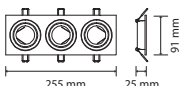

RECESSED FITTING-SQUARE-GU10

Model No: **VT-782SQ-WH**
SKU: **3605**
Base: **1XGU10**
Material: **Aluminium**
Color: **White**
Size(mm): **91x91x25**
Cutting Size: **75x75**
Box Qty: **100**

RECESSED FITTING-SQUARE-GU10

Model No: **VT-784SQ-AB**
SKU: **3610**
Base: **3XGU10**
Material: **Aluminium**
Color: **Aluminium Brush**
Size(mm): **255x91x25**
Cutting Size: **235x75**
Box Qty: **50**

RECESSED FITTING-SQUARE-GU10

Model No: **VT-782SQ-AB**
SKU: **3606**
Base: **1XGU10**
Material: **Aluminium**
Color: **Aluminium Brush**
Size(mm): **91x91x25**
Cutting Size: **75x75**
Box Qty: **100**

RECESSED FITTING-ROUND-GU10

Model No: **VT-7227RD-WH**
SKU: **3469**
Base: **GU10**
Material: **Ferrum**
Color: **White**
Size(mm): **Ø99x30.8**
Cutting Size: **Ø74**
Box Qty: **100**

RECESSED FITTING-SQUARE-GU10

Model No: **VT-783SQ-WH**
SKU: **3607**
Base: **2XGU10**
Material: **Aluminium**
Color: **White**
Size(mm): **173x91x25**
Cutting Size: **155x75**
Box Qty: **50**

RECESSED FITTING-ROUND-GU10

Model No: **VT-7227RD-SN**
SKU: **3470**
Base: **GU10**
Material: **Ferrum**
Color: **Satin Nickel**
Size(mm): **Ø99x30.8**
Cutting Size: **Ø74**
Box Qty: **100**

RECESSED FITTING-SQUARE-GU10

Model No: **VT-783SQ-AB**
SKU: **3608**
Base: **GU10**
Material: **Aluminium**
Color: **Aluminium Brush**
Size(mm): **173x91x25**
Cutting Size: **155x75**
Box Qty: **50**

RECESSED FITTING-ROUND-GU10

Model No: **VT-7227RD-SS**
SKU: **3471**
Base: **GU10**
Material: **Ferrum**
Color: **Stainless Steel**
Size(mm): **Ø99x30.8**
Cutting Size: **Ø74**
Box Qty: **100**

RECESSED FITTING-SQUARE-GU10

Model No: **VT-784SQ-WH**
SKU: **3609**
Base: **3XGU10**
Material: **Aluminium**
Color: **White**
Size(mm): **255x91x25**
Cutting Size: **235x75**
Box Qty: **50**

RECESSED FITTING-ROUND-GU10

Model No: **VT-786**
SKU: **3612**
Base: **GU10**
Material: **Aluminium**
Color: **White**
Size(mm): **88x38**
Cutting Size: **Ø75**
Box Qty: **100**