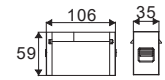

SKU	Model	Watts	Lumens	Size(mm)	Box Qty
7960 | 3000K WARM WHITE 7961 | 4000K DAY WHITE	VT-4143	3W	240	106x35x59mm	36