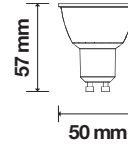

**GU10 SPOTLIGHT MILKY COVER-100°-
RETAIL PACK**

Voltage/Frequency	AC:220-240V,50Hz
PF	>0.5
CRI	>80

SKU	Model	Watts	Lumens	EQ .Watts	Base	Beam Angle	Size(mm)	Box Qty
2187811 - 3000K WARM WHITE 2187911 - 4000K DAY WHITE 2188011 - 6500K WHITE	VT-271-3Pc	10W	1000	70W	GU10	100°	50x56.5	180