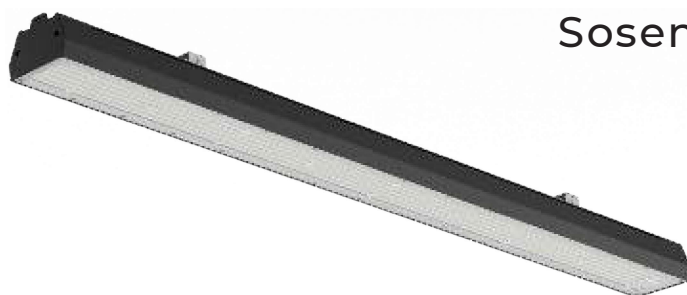

LED Linear Highbays-CCT-Sosen Driver

Body Type	Aluminium+PC
Beam Angle	90°
CRI	>80
PF	>0.9
IP Rating	IP65
Input Power	AC:220-240V, 50/60Hz
Lifespan	50,000 Hours

SKU | CCT	Model	Watts	Lumens	Size
242816 - 3IN1 3000K-4000K-6500K	VT-9-57	150/200/240W	32000	1060x101x65mm