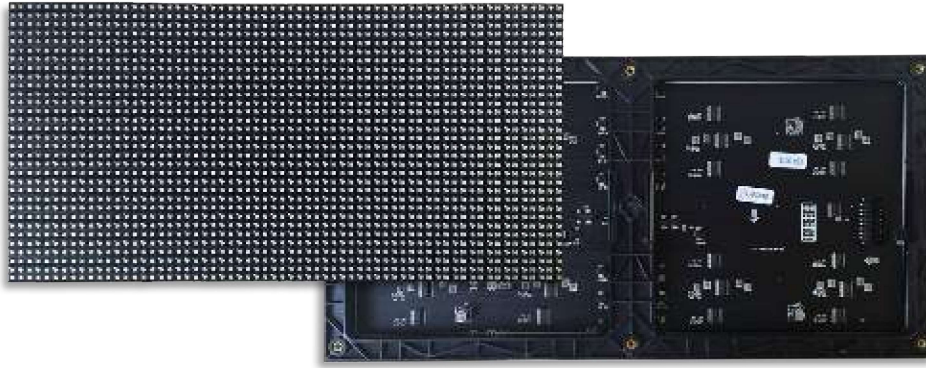

P5 INDOOR LED FINISHED CABINET

SKU	Box Qty
11077	6

Screen Parameter

Pixel Density:	40000dots/sqm
Brightness:	1800nits
Optimum View Distance:	more than 5m
Gray Scale:	16bits
Display Color:	281 trillions(synchronized)
Operation Power:	220V-240V
Max Power Consumption:	750W/sqm
Control Mode:	Synchronized
Refresh Frequency:	400-700HZ
Fram Frequency:	60HZ
Support Signal Input:	S-Video,RGBHV,YUV etc.
Control Distance:	UTP140M,SINGLE MODE FIBER
Life Span(50% Brightness):	15KM
IP(Front/rear):	100000hrs IP20

LED Cabinet Parameter

Cabinet Size(L*h*d):	640*640mm
Cabinet Resolution:	128*128
Module Quantity Each Cabinet:	2*4=8
Average Power Consumption:	300w/cabinet
Cabinet Material:	Iron
Cabinet Size:	8kg/cabinet

LED Module Parameter

Pixel Pitch	5mm
Led Specification	SMD3528
Led Configuration	SMD 3 in 1
Module Size	320*160mm
Module Resolution	64*32=2048dot
Drive Method	1/16 scan constant current
Drive IC	SM16106