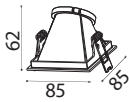

RECESSED FITTING ROUND-GU10

Model No: **VT-874-WC**
SKU: **3164**
Base: **GU10**
Material: **Aluminium+PC**
Color: **White+Chrome**
Size(mm): **80x42**
Cutting Size: **75**
Box Qty: **50**

RECESSED FITTING SQUARE-GU10

Model No: **VT-875-WC**
SKU: **3168**
Base: **GU10**
Material: **Aluminium+PC**
Color: **White+Chrome**
Size(mm): **85x85x62**
Cutting Size: **80x80**
Box Qty: **50**

RECESSED FITTING ROUND-GU10

Model No: **VT-443-W**
SKU: **10297**
Base: **GU10**
Material: **Iron+PC**
Color: **White+White**
Size(mm): **88x88x30**
Cutting Size: **75x75**
Box Qty: **100**

RECESSED FITTING SQUARE-GU10

Model No: **VT-876-RD**
SKU: **3169**
Base: **GU10**
Material: **Aluminium**
Color: **White**
Size(mm): **85x32**
Cutting Size: **75**
Box Qty: **50**

RECESSED FITTING SQUARE-GU10

Model No: **VT-875-WB**
SKU: **3165**
Base: **GU10**
Material: **Aluminium+PC**
Color: **White+Black**
Size(mm): **85x85x62**
Cutting Size: **80x80**
Box Qty: **50**

RECESSED FITTING SQUARE-GU10

Model No: **VT-876-SQ**
SKU: **3170**
Base: **GU10**
Material: **Aluminium**
Color: **White**
Size(mm): **85x85x32**
Cutting Size: **75**
Box Qty: **50**

RECESSED FITTING SQUARE-GU10

Model No: **VT-875-WG**
SKU: **3166**
Base: **GU10**
Material: **Aluminium+PC**
Color: **White+Gold**
Size(mm): **85x85x62**
Cutting Size: **80x80**
Box Qty: **50**

RECESSED FITTING SQUARE-GU10

Model No: **VT-797-WH**
SKU: **3630**
Base: **GU10**
Material: **Die Cast Aluminium**
Color: **White**
Size(mm): **142x100x100**
Cutting Size: **N/A**
Box Qty: **50**

RECESSED FITTING SQUARE-GU10

Model No: **VT-875-WR**
SKU: **3167**
Base: **GU10**
Material: **Aluminium+PC**
Color: **White+Rose Gold**
Size(mm): **85x85x62**
Cutting Size: **80x80**
Box Qty: **50**

RECESSED FITTING SQUARE-GU10

Model No: **VT-797-B**
SKU: **3631**
Base: **GU10**
Material: **Die Cast Aluminium**
Color: **Black**
Size(mm): **100x100x142**
Cutting Size: **N/A**
Box Qty: **50**