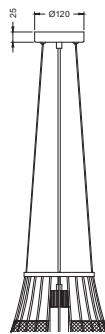

METAL SERIES

NEW

SKU	Model	Material:	Fabric+Metal
24114	VT-89010-M	Holder:	E27
		Dimension:	420x120x500mm
		Box Qty:	1