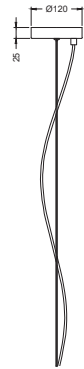

METAL SERIES

NEW

SKU	Model	Material:	Fabric+Metal
24116	VT-89011-M	Holder:	E27
		Dimension:	400x120x350mm
		Box Qty:	1