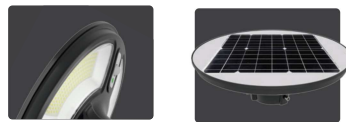

LED SOLAR GARDEN LIGHT SENSOR

FUTURISTIC DESIGN

- ✓ REMOTE CONTROL
- ✓ RADAR SENSOR
- ✓ TIMER FUNCTION

Detecting Angle: 120°

Sensing Range: <6M

Charging Time: 6-8 hr

Working Time: 10-12 hr

IP Rating: IP65

Body Type: ABS

SKU	Model	Watts	Lumens	Battery	Size(mm)	Box Qty
5150 - 4000K DAY WHITE 5151 - 6500K WHITE	VT-45W	15W Solar Panel	1000	3.2V-15000mAh	420x123	4
5152 - 4000K DAY WHITE 5153 - 6500K WHITE	VT-65W	24W Solar Panel	1500	3.2V-22000mAh	520x137	4
11258	Pole for Solar Garden Light				3 meter (1000x3pcs)	2