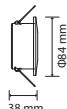

**RECESSED CHROME REFLECTOR FITTING
ROUND-GU10**

Model No: **VT-889**
SKU: **8879**
Base: **GU10**
Material: **Aluminium**
Color: **White+Chrome Reflector**
Size(mm): **ø140x50**
Cutting Size: **ø85/90**
Box Qty: **50**

RECESSED FITTING ROUND-GU10-IP44

Model No: **VT-981-B**
SKU: **6699**
Base: **GU10**
Material: **PC**
Color: **Black**
Size(mm): **92.5x33**
Cutting Size: **70**
Box Qty: **50**

**RECESSED CHROME REFLECTOR FITTING
SQUARE-GU10**

Model No: **VT-890**
SKU: **8880**
Base: **GU10**
Material: **Aluminium**
Color: **White+Chrome Reflector**
Size(mm): **128x75x55**
Cutting Size: **79/85x75**
Box Qty: **50**

RECESSED FITTING ROUND-GU10-IP44

Model No: **VT-981-SN**
SKU: **6700**
Base: **GU10**
Material: **PC**
Color: **Satin Nickel**
Size(mm): **92.5x33**
Cutting Size: **70**
Box Qty: **50**

NEW RECESSED FITTING ROUND-GU10-IP44

Model No: **VT-4201**
SKU: **24221**
Base: **GU10**
Material: **Aluminium**
Color: **White**
Size(mm): **85x33**
Cutting Size: **75**
Box Qty: **50**

RECESSED FITTING ROUND-GU10

Model No: **VT-872-WB**
SKU: **3153**
Base: **GU10**
Material: **Aluminium+PC**
Color: **White+Black**
Size(mm): **79x32**
Cutting Size: **72**
Box Qty: **50**

RECESSED FITTING ROUND-GU10

Model No: **VT-438-W**
SKU: **10296**
Base: **GU10**
Material: **Iron+PC**
Color: **White+White**
Size(mm): **87.50x31**
Cutting Size: **75**
Box Qty: **100**

RECESSED FITTING ROUND-GU10

Model No: **VT-872-WG**
SKU: **3154**
Base: **GU10**
Material: **Aluminium+PC**
Color: **White+Gold**
Size(mm): **79x32**
Cutting Size: **72**
Box Qty: **50**

RECESSED FITTING ROUND-GU10-IP44

Model No: **VT-981-W**
SKU: **6698**
Base: **GU10**
Material: **PC**
Color: **White**
Size(mm): **92.5x33**
Cutting Size: **70**
Box Qty: **50**

RECESSED FITTING ROUND-GU10

Model No: **VT-872-WR**
SKU: **3155**
Base: **GU10**
Material: **Aluminium+PC**
Color: **White+Rose Gold**
Size(mm): **79x32**
Cutting Size: **72**
Box Qty: **50**