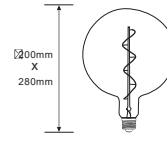

**LED SMOKY SPIRAL FILAMENT
G200 BULBS E27**

Voltage/Frequency	AC:220-240V,50Hz
Beam Angle	300°
PF	>0.5
CRI	>80

SKU	Model	Watts	Lumens	EQ .Watts	Base	Shape	Size(mm)	Box Qty
23170 - 2700K WARM WHITE	VT-2271	4W	120	NA	E27	G200	Ø200x280	6