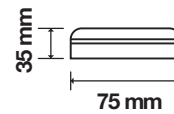

SKU	Model	Watts	Lumens	EQ .Watts	Base	Shape	Size(mm)	Box Qty
23901 - 3000K WARM WHITE 23902 - 4000K DAY WHITE 23903 - 6500K WHITE	VT-207	6.4W	560	45W	GX53	GX53	79x29	200