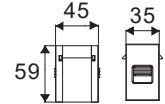

SKU	Model	Watts	Lumens	Size(mm)	Box Qty
7959 | 4000K DAY WHITE	VT-4141	1W	35	45x35x59mm	40