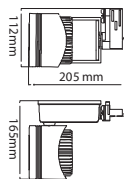

COB 4 LINE TRACK LIGHTS

AC:100-240V,50/60Hz Input Voltage

25° Beam Angle

>0.9 PF

>95 CRI

Die Cast Aluminium Body

20,000 hr lifespan

SKU	Model	Watts	Lumens	Size(mm)	Box Qty
1235 - 5000K WHITE	VT-4535	33W	1800	112x165x205	8
1238 - 5000K WHITE	VT-4545	45W	2300	123x165x218	8