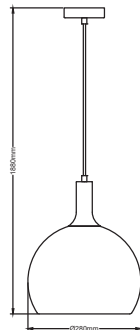

METAL SERIES

NEW

SKU	Model	Material:	Ceramic+Metal
24126	VT-89020-B	Holder:	E27
		Dimension:	280x218x1880mm
		Box Qty:	1