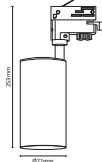

COB 4 LINE TRACK LIGHTS

- AC:220-240V, 50Hz Input Voltage

- 35° Beam Angle

- >90 CRI

- ABS+Aluminium Body

- 20,000 hr lifespan