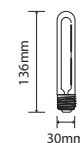

FILAMENT-T30-E27

Voltage/Frequency	AC:220-240V,50/60Hz
Beam Angle	300°
PF	>0.5
CRI	>80