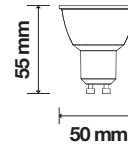

GU10 SPOTLIGHTS LENS-110°-RETAIL PACK

Voltage/Frequency	AC:220-240V, 50Hz
PF	>0.5
CRI	>80