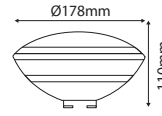

Voltage/Frequency AC/DC:12V
Beam Angle 120°

SKU	Model	Watts	Lumens	Size(mm)	Box Qty
8024 - 6500K WHITE	VT-12118	18W	2000	178x110mm	18
8025 - 6500K WHITE	VT-12125	25W	2850	178x110mm	18
8026 - 6500K WHITE	VT-12135	35W	4100	178x110mm	18