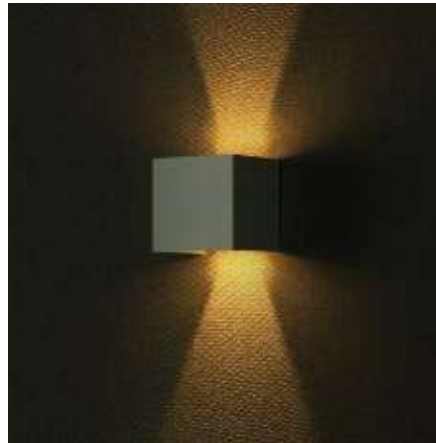

LED UP-DOWN WALL LIGHTS

AC:220-240V,50/60Hz
Adjustable 5°-120° Beam Angle
>0.45 PF
>80 CRI
Aluminium Body
IP65 IP Rating

SKU	Model	Watts	Lumens	Unit Color	Size(mm)	Box Qty
217079 - 3000K WARM WHITE 217088 - 4000K DAY WHITE	VT-759-W-N	5W	700	White	100x100x100	20
217078 - 3000K WARM WHITE 217087 - 4000K DAY WHITE	VT-759-B-N	5W	700	Black	100x100x100	20
217080 - 3000K WARM WHITE 217089 - 4000K DAY WHITE	VT-759-G-N	5W	700	Grey	100x100x100	20