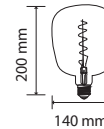

LED FILAMENT VASE SHAPE BULBS E27

Voltage/Frequency	AC:220-240V,50Hz
Beam Angle	300°
PF	>0.4
CRI	>80

SKU	Model	Watts	Lumens	EQ .Watts	Base	Shape	Size(mm)	Box Qty
8056	VT-2264	4W	NA	NA	E27	Vase	Ø140x200	8