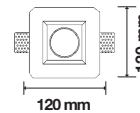

RECESSED FITTING-SQUARE-GU10-FROST GLASS

Model No: **VT-801SQ**
SKU: **3691**
Base: **GU10**
Material: **Gypsum**
Color: **White**
Size(mm): **120x120x60**
Cutting Size: **123x123**
Box Qty: **24**