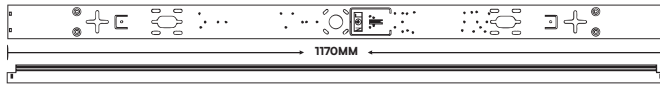

LED BATTEN FITTINGS - 4 FEET

SKU	Model	Watts	Lumens	Box Qty
7011 | 3IN1	VT-4004	20W 30W 40W	3000K - 2500 lm | 4000K - 2800 lm | 6500K - 2700 lm 3000K - 3600 lm | 4000K - 4200 lm | 6500K - 3750 lm 3000K - 4600 lm | 4000K - 5400 lm | 6500K - 4800 lm	6 pcs
7012 | 3IN1	VT-4004S (Sensor)	20W 30W 40W	3000K - 2500 lm | 4000K - 2800 lm | 6500K - 2700 lm 3000K - 3600 lm | 4000K - 4200 lm | 6500K - 3750 lm 3000K - 4600 lm | 4000K - 5400 lm | 6500K - 4800 lm	6 pcs
7013 | 3IN1	VT-4004E (Emergency Battery)	20W 30W 40W	3000K - 2500 lm | 4000K - 2800 lm | 6500K - 2700 lm 3000K - 3600 lm | 4000K - 4200 lm | 6500K - 3750 lm 3000K - 4600 lm | 4000K - 5400 lm | 6500K - 4800 lm	6 pcs
7014 | 3IN1	VT-4004SE (Sensor+Emergency Battery)	20W 30W 40W	3000K - 2500 lm | 4000K - 2800 lm | 6500K - 2700 lm 3000K - 3600 lm | 4000K - 4200 lm | 6500K - 3750 lm 3000K - 4600 lm | 4000K - 5400 lm | 6500K - 4800 lm	6 pcs