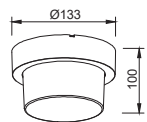

SKU	Model	Watts	Lumens	Shape	Size(mm)	Box Qty
218612 - 3000K WARM WHITE	VT-831-SQ-N	7W	700	Square	133x133x67	20
8541 - 3000K WARM WHITE	VT-828-RD	12W	900	Round	169x100	20
218543 - 3000K WARM WHITE 218544 - 4000K DAY WHITE	VT-828-SQ-N	12W	3000K - 1200 4000K - 1280	Square	160x160x100	20