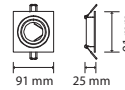

Model No: **VT-9001SQ-W**
SKU: **23763**
Base: **GU10**
Material: **Aluminium**
Color: **White**
Size(mm): **90x90x60**
Cutting Size: **80x80mm**
Box Qty: **50**