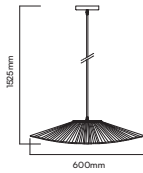

DESIGNER PENDANT-HEMP ROPE

SKU	Model	Material:	Holder:	Dimension:	Box Qty:
23361	VT-7971	Hem Rope	E27	600x1525mm	5

DESIGNER PENDANT-HEMP ROPE

SKU	Model	Material:	Holder:	Dimension:	Box Qty:
23362	VT-7972	Hem Rope	E27	800x1535mm	4