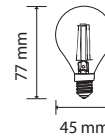

AMBER COVER -FILAMENT-P45-E14

Voltage/Frequency	AC:220-240V,50Hz
Beam Angle	300°
PF	>0.4
CRI	>80

SKU	Model	Watts	Lumens	EQ .Watts	Base	Shape	Size(mm)	Box Qty
214499 - 2200K WARM WHITE	VT-1953-N	4W	350	30W	E14	P45	Ø45x78	100