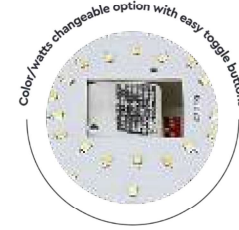

LED BULKHEAD

8W
3000K - 1330 Lumens
4000K - 1460 Lumens
6500K - 1430 Lumens

16W
3000K - 2610 Lumens
4000K - 2900 Lumens
6500K - 2730 Lumens

20W
3000K - 3266 Lumens
4000K - 3483 Lumens
6500K - 3441 Lumens

CCT Bulkhead

- SMD Samsung LED Chip
- 30,000 hr lifespan
- 110° Beam Angle
- AC:220-240V, 50Hz
- 5 Years Warranty
- PC
- IK08
- IP65

CCT Bulkhead-Sensor

- Hinged LED Gear Tray for Easy Installation
- Microwave Sensor
- Detection Distance: 3-6M, 6-10M Optional
- Dimmable function: Yes, 0, 10%, 20%, 30% Optional
- Stand-by Period: 0s, 10s, 10min Optional
- Hold Time: 5s, 90s, 5min, 10min Customised
- Daylight Sensor: Day, 2lux, 10lux, 50lux Optional
- Detection Range: 10Mx6M (Max)
- Detection Angle: Wall Mount 120°/Ceiling Mount 360°
- Detection Motion Speed: 0.5-3m/s
- Manual Override: Available by dial switch

CCT Bulkhead With Emergency Backup

- Emergency Operation Time: >3 Hours
- Battery Standby Watts: >1.5 Watts
- Battery Charging Current: 60mA
- Battery Discharging Current: 200mA
- Battery Type: LiFePO4, 3.2V 1.0Ah Battery

SKU	Model	Name	Size
801-24 | 3IN1	VT-8603-24	LED Bulkhead	Ø320x100mm
804-24 | 3IN1	VT-8613-24	LED Bulkhead With Sensor	Ø320x100mm
806-24 | 3IN1	VT-8623-24	LED Bulkhead With Emergency Backup	Ø320x100mm
812-24 | 3IN1	VT-8633-24	LED Bulkhead With Emergency Backup+Sensor	Ø320x100mm