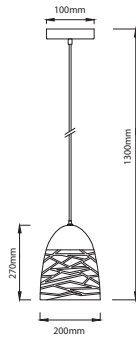

MESH METAL GOLD

SKU	Model	Material:	Metal
3821	VT-7200-CG	Holder:	E27
		Dimension:	200x270x1300mm
		Box Qty:	8