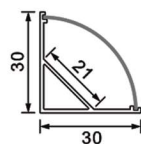

MOUNTING KIT SILVER WITH DIFFUSER

Model	SKU	Size(mm)	Color	Box Qty
VT-81135	24302	2000x30x30	Silver	50