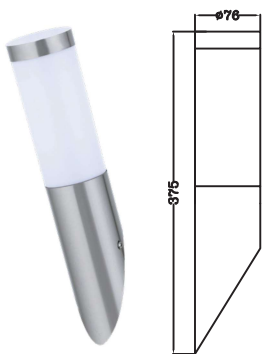

WALL FITTINGS-E27

SKU	Model	Box Qty
8623	VT-832	12
Material: Stainless Steel+PC		
Max.Watts: 60W		
Holder: E27		
IP Rating: IP44		
Dimension: 76x375mm