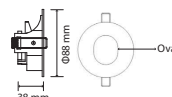

Model No: **VT-786**
SKU: **3612**
Base: **GU10**
Material: **Aluminium**
Color: **White**
Size(mm): **88x38**
Cutting Size: **Ø75**
Box Qty: **100**