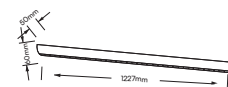

SKU	Unit Color	Model	Watts	Lumens	Box Qty	Size
23341 | 3IN1	Black	VT-7-36-B	36W	2880	6	1227x50x60mm
23342 | 3IN1	White	VT-7-36-W	36W	2880	6	1227x50x60mm
23343 | 3IN1	Matt Grey	VT-7-36-MG	36W	2880	6	1227x50x60mm
23344 | 3IN1	Gold	VT-7-36-G	36W	2880	6	1227x50x60mm