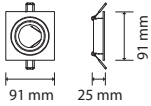

RECESSED FITTING-SQUARE-GU10

Model No: **VT-782SQ-WH**
SKU: **3605**
Base: **1XGU10**
Material: **Aluminium**
Color: **White**
Size(mm): **91x91x25**
Cutting Size: **75x75**
Box Qty: **100**

RECESSED FITTING-SQUARE-GU10

Model No: **VT-784SQ-AB**
SKU: **3610**
Base: **3XGU10**
Material: **Aluminium**
Color: **Aluminium Brush**
Size(mm): **255x91x25**
Cutting Size: **235x75**
Box Qty: **50**

RECESSED FITTING-SQUARE-GU10

Model No: **VT-782SQ-AB**
SKU: **3606**
Base: **1XGU10**
Material: **Aluminium**
Color: **Aluminium Brush**
Size(mm): **91x91x25**
Cutting Size: **75x75**
Box Qty: **100**

RECESSED FITTING-ROUND-GU10

Model No: **VT-7227RD-WH**
SKU: **3469**
Base: **GU10**
Material: **Ferrum**
Color: **White**
Size(mm): **Ø99x30.8**
Cutting Size: **Ø74**
Box Qty: **100**

RECESSED FITTING-SQUARE-GU10

Model No: **VT-783SQ-WH**
SKU: **3607**
Base: **2XGU10**
Material: **Aluminium**
Color: **White**
Size(mm): **173x91x25**
Cutting Size: **155x75**
Box Qty: **50**

RECESSED FITTING-ROUND-GU10

Model No: **VT-7227RD-SN**
SKU: **3470**
Base: **GU10**
Material: **Ferrum**
Color: **Satin Nickel**
Size(mm): **Ø99x30.8**
Cutting Size: **Ø74**
Box Qty: **100**

RECESSED FITTING-SQUARE-GU10

Model No: **VT-783SQ-AB**
SKU: **3608**
Base: **GU10**
Material: **Aluminium**
Color: **Aluminium Brush**
Size(mm): **173x91x25**
Cutting Size: **155x75**
Box Qty: **50**

RECESSED FITTING-ROUND-GU10

Model No: **VT-7227RD-SS**
SKU: **3471**
Base: **GU10**
Material: **Ferrum**
Color: **Stainless Steel**
Size(mm): **Ø99x30.8**
Cutting Size: **Ø74**
Box Qty: **100**

RECESSED FITTING-SQUARE-GU10

Model No: **VT-784SQ-WH**
SKU: **3609**
Base: **3XGU10**
Material: **Aluminium**
Color: **White**
Size(mm): **255x91x25**
Cutting Size: **235x75**
Box Qty: **50**

RECESSED FITTING-ROUND-GU10

Model No: **VT-786**
SKU: **3612**
Base: **GU10**
Material: **Aluminium**
Color: **White**
Size(mm): **88x38**
Cutting Size: **Ø75**
Box Qty: **100**