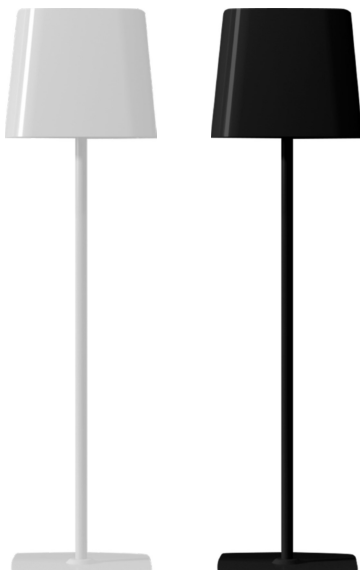

2IN1 SOLAR AND USB CHARGING MAGNETIC TABLE LAMPS CCT

Watts:	5W
Lumens:	400
Beam Angle:	60°
Material:	Metal+ABS+PC
Dimension:	352x120
IP Rating:	IP65
Battery:	3600mAh
Cable Length:	1 Meter [Type C]
Charing Time:	3-4 Hours
Working Time:	5-24 Hours
Box Qty:	10 Pc

SKU	Model	Unit Color
23412 - 3IN1	VT-10116-W	White
23413 - 3IN1	VT-10116-B	Black