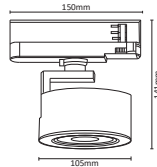

COB 4 LINE TRACK LIGHTS

AC:220-240V, 50Hz Input Voltage

35° Beam Angle

>80 CRI

Aluminium Body

20,000 hr lifespan

SKU	Model	Watts	Lumens	Size(mm)
10371 - 3IN1	VT-4633	30W	3000	105x150x141