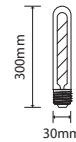

AMBER COVER -FILAMENTS-T30-E27

Voltage/Frequency	AC:220-240V,50/60Hz
Beam Angle	300°
PF	>0.5
CRI	>80

SKU	Model	Watts	Lumens	EQ .Watts	Base	Shape	Size(mm)	Box Qty
217142 - 2200K WARM WHITE	VT-2005-N	5W	500	45W	E27	T30	Ø30x300	100