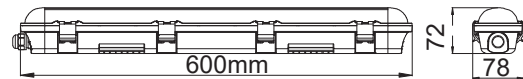

SKU	Model	Watts	Lumens	Size(mm)	Box Qty
24012 - 6500K WHITE	VT-120137E	36W Emergency	4320	1200x78x72	12
24014 - 6500K WHITE	VT-150149E	48W Emergency	5760	1500x78x72	12
24013 - 4000K DAY WHITE 24016 - 6500K WHITE	VT-120137S	36W Sensor	4320	1200x78x72	12
24015 - 4000K DAY WHITE 24017 - 6500K WHITE	VT-150149S	48W Sensor	5760	1500x78x72	12