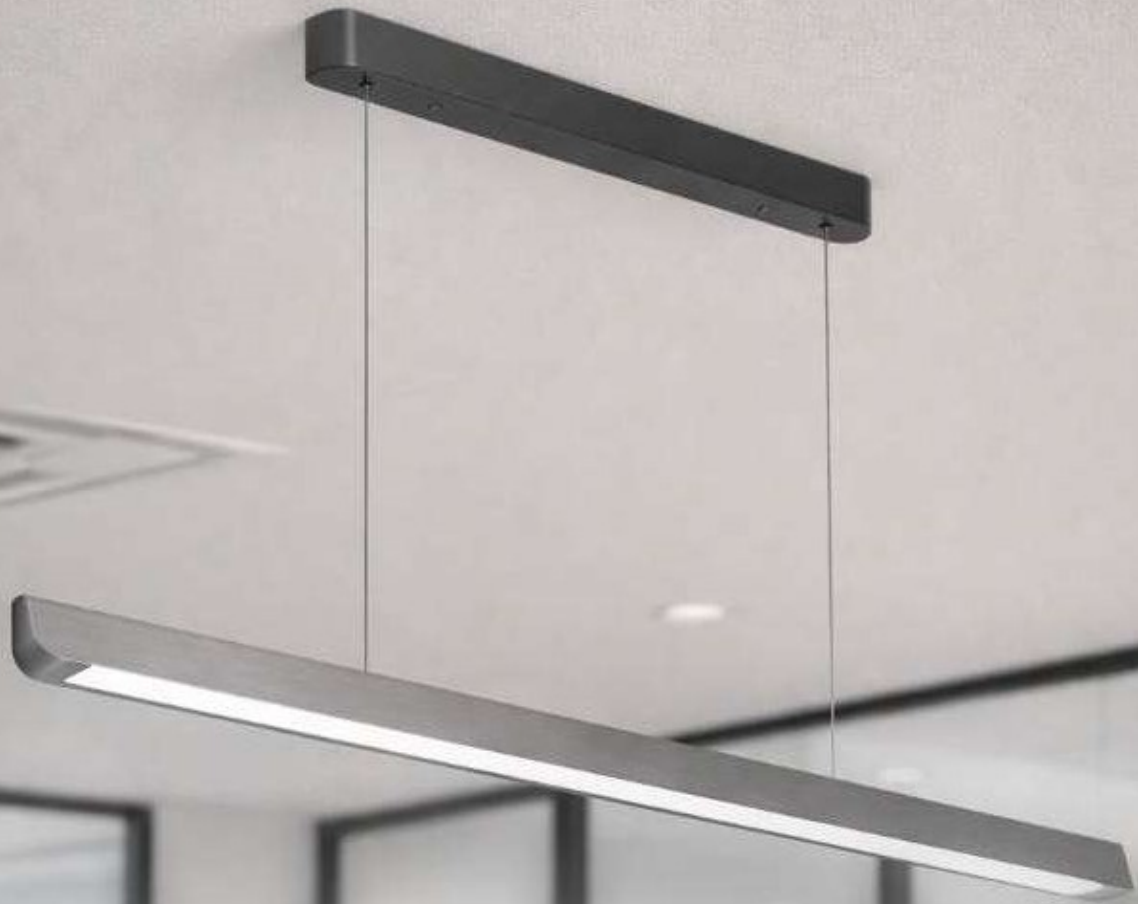

LED LINEAR LIGHTS

V-TAC LED Linear Lights are an energy-efficient, low-maintenance alternative to traditional linear fluorescent fixtures in industrial, commercial, and light assembly applications. It is the optimal solution for conventional lighting systems and excellent for new installations due to its low installation cost.