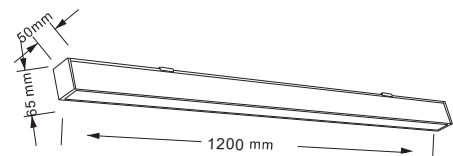

LINEAR HANGING LIGHTS ADJUSTABLE HEIGHT

Linear hanging lights with adjustable height are a stylish and functional lighting solution for various spaces, including dining rooms, kitchen islands, conference rooms, and more. These lights typically feature a linear arrangement of multiple light fixtures suspended from a single canopy, creating a sleek and modern aesthetic. The adjustable height feature allows you to customize the lighting arrangement according to your needs and the specific requirements of your space.

- 50cm to 2m height adjustment
- CCT 3IN1
- PS+Aluminium Body
- 100° Beam Angle
- 30,000 hr Lifespan
- IP20

SKU	Unit Color	Model	Watts	Lumens	Size
10468 | 3IN1	Black	VT-7-44-B	40W	3400	1200x50x65mm
10469 | 3IN1	White	VT-7-44-W	40W	3400	1200x50x65mm