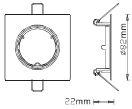

RECESSED FITTING ROUND-GU10

Model No: **VT-874-WC**
SKU: **3164**
Base: **GU10**
Material: **Aluminium+PC**
Color: **White+Chrome**
Size(mm): **80x42**
Cutting Size: **75**
Box Qty: **50**

RECESSED FITTING SQUARE-GU10

Model No: **VT-875-WC**
SKU: **3168**
Base: **GU10**
Material: **Aluminium+PC**
Color: **White+Chrome**
Size(mm): **85x85x62**
Cutting Size: **80x80**
Box Qty: **50**

RECESSED FITTING ROUND-GU10

Model No: **VT-443-W**
SKU: **10297**
Base: **GU10**
Material: **Iron+PC**
Color: **White+White**
Size(mm): **88x88x30**
Cutting Size: **75x75**
Box Qty: **100**

RECESSED FITTING SQUARE-GU10

Model No: **VT-876-RD**
SKU: **3169**
Base: **GU10**
Material: **Aluminium**
Color: **White**
Size(mm): **85x32**
Cutting Size: **75**
Box Qty: **50**

RECESSED FITTING SQUARE-GU10

Model No: **VT-875-WB**
SKU: **3165**
Base: **GU10**
Material: **Aluminium+PC**
Color: **White+Black**
Size(mm): **85x85x62**
Cutting Size: **80x80**
Box Qty: **50**

RECESSED FITTING SQUARE-GU10

Model No: **VT-876-SQ**
SKU: **3170**
Base: **GU10**
Material: **Aluminium**
Color: **White**
Size(mm): **85x85x32**
Cutting Size: **75**
Box Qty: **50**

RECESSED FITTING SQUARE-GU10

Model No: **VT-875-WG**
SKU: **3166**
Base: **GU10**
Material: **Aluminium+PC**
Color: **White+Gold**
Size(mm): **85x85x62**
Cutting Size: **80x80**
Box Qty: **50**

RECESSED FITTING SQUARE-GU10

Model No: **VT-797-WH**
SKU: **3630**
Base: **GU10**
Material: **Die Cast Aluminium**
Color: **White**
Size(mm): **142x100x100**
Cutting Size: **N/A**
Box Qty: **50**

RECESSED FITTING SQUARE-GU10

Model No: **VT-875-WR**
SKU: **3167**
Base: **GU10**
Material: **Aluminium+PC**
Color: **White+Rose Gold**
Size(mm): **85x85x62**
Cutting Size: **80x80**
Box Qty: **50**

RECESSED FITTING SQUARE-GU10

Model No: **VT-797-B**
SKU: **3631**
Base: **GU10**
Material: **Die Cast Aluminium**
Color: **Black**
Size(mm): **100x100x142**
Cutting Size: **N/A**
Box Qty: **50**