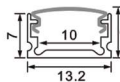

MOUNTING KIT SILVER WITH DIFFUSER

Model	SKU	Size(mm)	Color	Box Qty
VT-81133	24300	2000x13.2x7	Silver	100