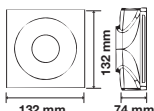

RECESSED FITTING-SQUARE-GU10

Model No: **VT-772**
SKU: **3653**
Base: **GU10**
Material: **Gypsum**
Color: **White**
Size(mm): **132x132x74**
Cutting Size: **135x135**
Box Qty: **20**