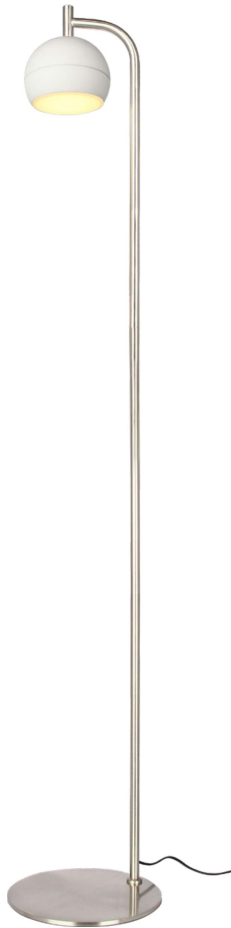

NEW

DECORATIVE FLOOR LAMP

Watts:	10W	Material:	Ceramic+Metal+Acrylic
Lumens:	1200	Dimension:	250x180x1410
Beam Angel:	280°	IP Rating:	IP20
		Box Qty:	4

SKU	Model	Unit Color
24131 - 3000K WARM WHITE	VT-89024	White+Brushed Nickel

NEW

DECORATIVE FLOOR LAMP

Watts:	25W	Material:	Metal+Silicone
Lumens:	3250	Dimension:	300x250x1420
Beam Angel:	360°	IP Rating:	IP20
		Box Qty:	4

SKU	Model	Unit Color
24292 - 4000K DAY WHITE	VT-84048	Matt Black