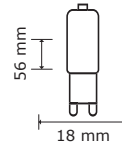

LED CAPSULE LIGHTS

Voltage/Frequency	AC:220-240V,50Hz
Life Span	20,000 hr
CRI	>80

SKU	Model	Watts	Lumens	EQ .Watts	Base	Beam Angle	Size	Box Qty
20487 | 6500K WHITE	VT-11033	2.2W	200	20w	G9	300°	Ø18x56mm	400