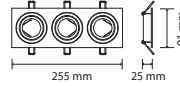

RECESSED FITTING-SQUARE-GU10

Model No: **VT-782SQ-WH**
SKU: **3605**
Base: **1XGU10**
Material: **Aluminium**
Color: **White**
Size(mm): **91x91x25**
Cutting Size: **75x75**
Box Qty: **100**

RECESSED FITTING-SQUARE-GU10

Model No: **VT-784SQ-AB**
SKU: **3610**
Base: **3XGU10**
Material: **Aluminium**
Color: **Aluminium Brush**
Size(mm): **255x91x25**
Cutting Size: **235x75**
Box Qty: **50**

RECESSED FITTING-SQUARE-GU10

Model No: **VT-782SQ-AB**
SKU: **3606**
Base: **1XGU10**
Material: **Aluminium**
Color: **Aluminium Brush**
Size(mm): **91x91x25**
Cutting Size: **75x75**
Box Qty: **100**

RECESSED FITTING-ROUND-GU10

Model No: **VT-7227RD-WH**
SKU: **3469**
Base: **GU10**
Material: **Ferrum**
Color: **White**
Size(mm): **Ø99x30.8**
Cutting Size: **Ø74**
Box Qty: **100**

RECESSED FITTING-SQUARE-GU10

Model No: **VT-783SQ-WH**
SKU: **3607**
Base: **2XGU10**
Material: **Aluminium**
Color: **White**
Size(mm): **173x91x25**
Cutting Size: **155x75**
Box Qty: **50**

RECESSED FITTING-ROUND-GU10

Model No: **VT-7227RD-SN**
SKU: **3470**
Base: **GU10**
Material: **Ferrum**
Color: **Satin Nickel**
Size(mm): **Ø99x30.8**
Cutting Size: **Ø74**
Box Qty: **100**

RECESSED FITTING-SQUARE-GU10

Model No: **VT-783SQ-AB**
SKU: **3608**
Base: **GU10**
Material: **Aluminium**
Color: **Aluminium Brush**
Size(mm): **173x91x25**
Cutting Size: **155x75**
Box Qty: **50**

RECESSED FITTING-ROUND-GU10

Model No: **VT-7227RD-SS**
SKU: **3471**
Base: **GU10**
Material: **Ferrum**
Color: **Stainless Steel**
Size(mm): **Ø99x30.8**
Cutting Size: **Ø74**
Box Qty: **100**

RECESSED FITTING-SQUARE-GU10

Model No: **VT-784SQ-WH**
SKU: **3609**
Base: **3XGU10**
Material: **Aluminium**
Color: **White**
Size(mm): **255x91x25**
Cutting Size: **235x75**
Box Qty: **50**

RECESSED FITTING-ROUND-GU10

Model No: **VT-786**
SKU: **3612**
Base: **GU10**
Material: **Aluminium**
Color: **White**
Size(mm): **88x38**
Cutting Size: **Ø75**
Box Qty: **100**