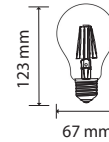

CLEAR GLASS-FILAMENT-A67-E27

Voltage/Frequency	AC:220-240V, 50Hz
Beam Angle	300°
PF	>0.5
CRI	>80

SKU	Model	Watts	Lumens	EQ .Watts	Base	Shape	Size(mm)	Box Qty
212815 - 3000K WARM WHITE	VT-2288D-N	8W Dimmable	720	50W	E27	A60	Ø60x105	100
214410 - 3000K WARM WHITE 214411 - 4000K DAY WHITE 214412 - 6500K WHITE	VT-1981-N	10W	1055	75W	E27	A60	Ø60x105	20