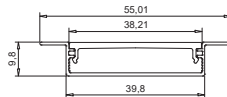

MOUNTING KIT SILVER WITH DIFFUSER

Model	SKU	Size(mm)	Color	Box Qty
VT-71002	24101	2000x55.01x9.8	Silver	40