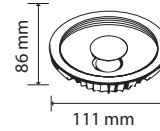

SKU	Model	Watts	Lumens	EQ .Watts	Base	Beam Angle	Size(mm)	Box Qty
214084 - 3000K WARM WHITE	VT-1110-20-N	12W	1049	75W	G53	20°	Ø111x86x63	60
214257 - 3000K WARM WHITE 214256 - 4000K DAY WHITE 214255 - 6000K WHITE	VT-1110-40-N	12W	3000K-1086 4000K-1159 6000K-1200	25W	G53	40°	Ø111x86x63	60