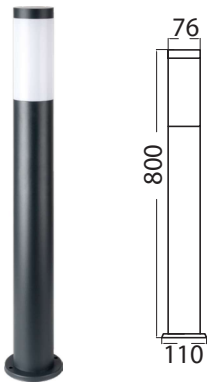

BOLLARD LAMPS

SKU	Model	Box Qty
8961	VT-838-G80	6

Material: Stainless Steel+PC Diffuser
Max.Watts: 60W
Holder: E27
IP Rating: IP44
Dimension: 76x110x800mm