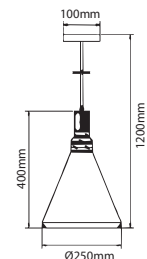

WOODEN TOP IRON WHITE

SKU	Model	Material:	Iron+Wooden Top
3761	VT-7525-WH	Holder:	E27
		Dimension:	250x400x1200mm
		Box Qty:	8