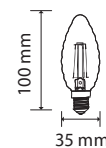

AMBER COVER - FILAMENT-CANDLE-E14

Voltage/Frequency	AC:220-240V,50Hz
Beam Angle	300°
PF	>0.4
CRI	>80

SKU	Model	Watts	Lumens	EQ .Watts	Base	Shape	Size(mm)	Box Qty
217115 - 2200K WARM WHITE	VT-1948-N	4W	350	35W	E14	Candle	Ø35x100	100