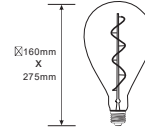

Voltage/Frequency	AC:220-240V,50Hz
Beam Angle	300°
PF	>0.5
CRI	>80

SKU	Model	Watts	Lumens	EQ .Watts	Base	Shape	Size(mm)	Box Qty
23166 - 2700K WARM WHITE	VT-2267	4W	250	NA	E27	A160	Ø160X275	6