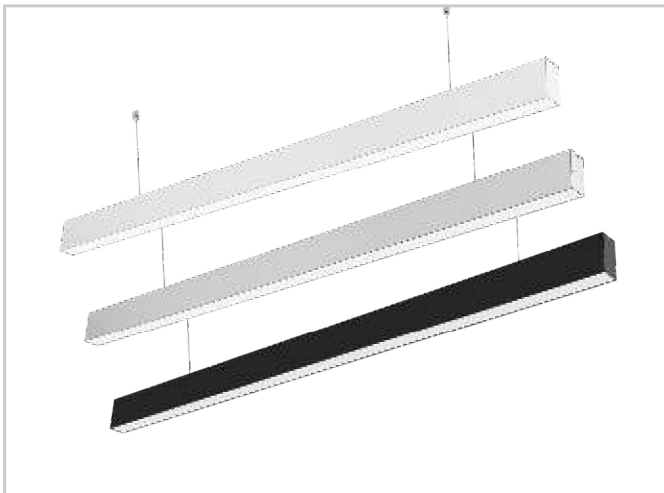

LINEAR HANGING LIGHTS (NON-DIMMABLE)

- 30,000 hr Lifespan
- AC:200-240V,50/60Hz
- 1.5 Meter Wire Length
- Aluminium Body
- 120° Beam Angle

SKU	Unit Color	Model	Watts	Lumens	Box Qty	Size
21374 | 4000K DAY WHITE 21600 | 6400K WHITE	Black	VT-7-40-B-N	40W	3270	12	1194x35x67mm
21375 | 4000K DAY WHITE 21601 | 6400K WHITE	Silver	VT-7-40-S-N	40W	3300	12	1194x35x67mm
21376 | 4000K DAY WHITE 21602 | 6400K WHITE	White	VT-7-40-W-N	40W	3270	12	1194x35x67mm