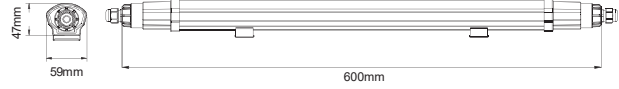

SKU	Model	Watts	Lumens	Size(mm)
23087 - 4000K DAY WHITE 23088 - 6500K WHITE	VT-80060	18W	1900	600x59x47
23083 - 4000K DAY WHITE 23084 - 6500K WHITE	VT-80120	36W	3900	1200x59x47
23085 - 4000K DAY WHITE 23086 - 6500K WHITE	VT-80150	48W	5200	1500x59x47