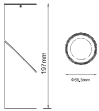

SURFACE FITTING GU10

Model No: **VT-804-B**
SKU: **8947**
Base: **GU10**
Material: **Aluminium**
Color: **Black**
Size(mm): **Ø59.5×197**
Cutting Size: **N/A**
Box Qty: **20**