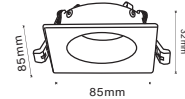

RECESSED FITTING GU10

Model No: **VT-931-WB**
SKU: **6645**
Base: **GU10**
Material: **PC**
Color: **White+Black**
Size(mm): **85x40**
Cutting Size: **72**
Box Qty: **50**

RECESSED FITTING GU10

Model No: **VT-932-W**
SKU: **6650**
Base: **GU10**
Material: **PC**
Color: **White+White**
Size(mm): **85x85x40**
Cutting Size: **72**
Box Qty: **50**

RECESSED FITTING GU10

Model No: **VT-931-B**
SKU: **6646**
Base: **GU10**
Material: **PC**
Color: **Black+Black**
Size(mm): **85x40**
Cutting Size: **72**
Box Qty: **50**

RECESSED FITTING GU10

Model No: **VT-932-WB**
SKU: **6651**
Base: **GU10**
Material: **PC**
Color: **White+Black**
Size(mm): **85x85x40**
Cutting Size: **72**
Box Qty: **50**

RECESSED FITTING GU10

Model No: **VT-931-WC**
SKU: **6647**
Base: **GU10**
Material: **PC**
Color: **White+Chrome**
Size(mm): **85x40**
Cutting Size: **72**
Box Qty: **50**

RECESSED FITTING GU10

Model No: **VT-932-B**
SKU: **6652**
Base: **GU10**
Material: **PC**
Color: **Black+Black**
Size(mm): **85x85x40**
Cutting Size: **72**
Box Qty: **50**

RECESSED FITTING GU10

Model No: **VT-931-WG**
SKU: **6648**
Base: **GU10**
Material: **PC**
Color: **White+Gold**
Size(mm): **85x40**
Cutting Size: **72**
Box Qty: **50**

RECESSED FITTING GU10

Model No: **VT-932-WC**
SKU: **6653**
Base: **GU10**
Material: **PC**
Color: **White+Chrome**
Size(mm): **85x85x40**
Cutting Size: **72**
Box Qty: **50**

RECESSED FITTING GU10

Model No: **VT-931-WRG**
SKU: **6649**
Base: **GU10**
Material: **PC**
Color: **White+Rose Gold**
Size(mm): **85x40**
Cutting Size: **72**
Box Qty: **50**

RECESSED FITTING GU10

Model No: **VT-932-WG**
SKU: **6654**
Base: **GU10**
Material: **PC**
Color: **White+Gold**
Size(mm): **85x85x40**
Cutting Size: **72**
Box Qty: **50**