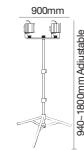

TRIPOD STAND-YELLOW

SKU	Model	Size(mm)	Box Qty
9104	VT-41150Y	900x940~1800	8