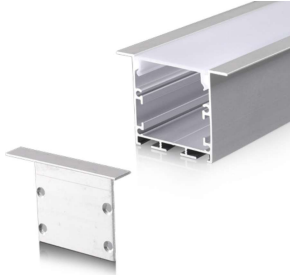

MOUNTING KIT WHITE

Model	SKU	Size(mm)	Color	Box Qtt
VT-8126	2871	2000x50x35	White	20

MOUNTING KIT WHITE

Model	SKU	Size(mm)	Color	Box Qtt
VT-8127	2872	2000x50x75	White	10

MOUNTING KIT WITH DIFFUSER SURFACED