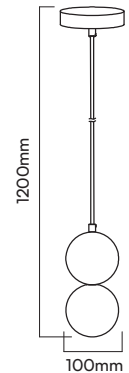

MARBLE SERIES-G9

SKU	Model	Material:	Marble
23377	VT-7987	Holder:	G9
		Dimension:	100x1200mm
		Box Qty:	1