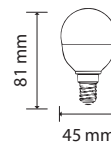

SKU	Model	Watts	Lumens	EQ .Watts	Base	Shape	Size(mm)	Box Qty
217358 - 4000K DAY WHITE	VT-2156-N	4.5W	470	40W	E14	P45	Ø45x80	180