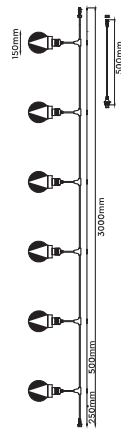

STRING LIGHTS

SKU	Model	Box Qty
8971	VT-720S	1Pc

IP Rating: IP65
Holder Type: E27
Max Watts: 60W x6
Globe: Clear ø150mm (PMMA)
Bulb Holder: Brushed Brown Bronze ø49mm (Aluminium)
Cable: Black (H05RN-F-3×1mm²)
Catenary Length: 3M Total Length (6 Luminaires at 50cm spacing)