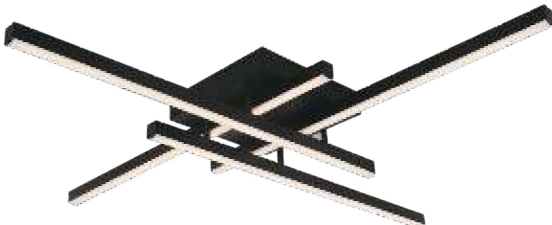

DESIGNER SERIES SURFACE LIGHT

AC:220-240V,50Hz

>80 CRI

Steel+Silicone Body

20,000 hr lifespan

IP20 Rating

SKU	Model	Watts	Lumens	Size(mm)	Unit Color	Box Qty
14994 - 3000K WARM WHITE 14995 - 4000K DAY WHITE	VT-7915	38W	4100	880x870x105mm	Black	1