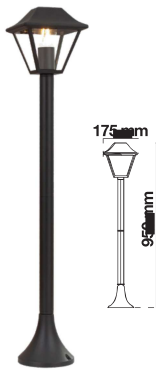

POLE LAMP

SKU	Model	Box Qty
8687	VT-845	10

Material: Aluminium+Glass
Max.Watts: 60W
Holder: E27
IP Rating: IP44
Dimension: 175x950mm