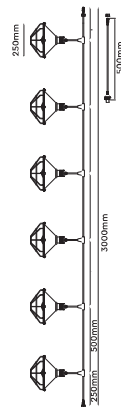

STRING LIGHTS

SKU	Model	Box Qty
8975	VT-717BS	1Pc

IP Rating: IP65
Holder Type: E27
Max Watts: 60W x6
Lampshade: Natural ø250mm (Galvanized Iron)
Bulb Holder: Rose Gold ø49mm (Aluminium)
Cable: Black (H05RN-F-3×1mm²)
L/S Wireguard: Rose Gold ø256mm (Galvanized Iron)
Catenary Length: 3M Total Length (6 Luminaires at 50cm spacing)