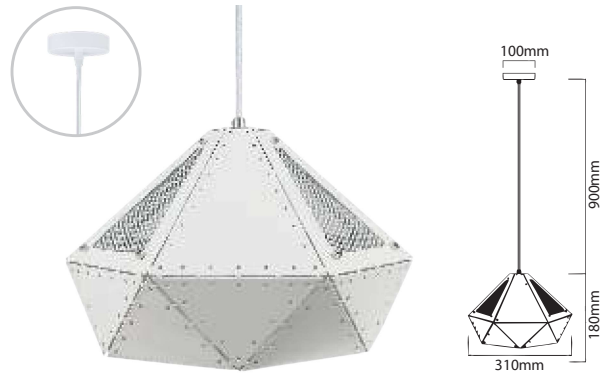

PRISM WHITE PENDANT

SKU	Model	Material:	Metal
3948	VT-7310-W	Holder:	E27
		Dimension:	310x180mm
		Box Qty:	4