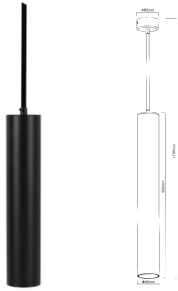

PENDANT BLACK-GU10-50CM

Model No: **VT-976-50CM**
SKU: **6687**
Base: **GU10**
Material: **Aluminum**
Color: **Black**
Size(mm): **55x60x1700**
Cutting Size: **NA**
Box Qty: **20**