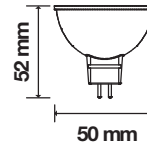

MR16 SPOTLIGHTS LENS-110°

Voltage/Frequency	AC:220-240V, 50Hz
PF	>0.5
CRI	>80