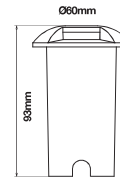

SKU	Model	Watts	Lumens	Size(mm)	Box Qty
211465 - 3000K WARM WHITE 211467 - 6400K WHITE	VT-1161-W-N	1W	50	Ø60X93mm	50