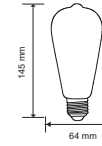

LED 3D FILAMENT BULBS ST64

Voltage/Frequency	AC:220-240V,50Hz
Beam Angle	300°
PF	>0.45
CRI	>80

SKU	Model	Watts	Lumens	EQ .Watts	Base	Shape	Size(mm)	Box Qty
212705 - 3000K WARM WHITE	VT-2223-N	3W	25	NA	E27	ST64	Ø64x135	100