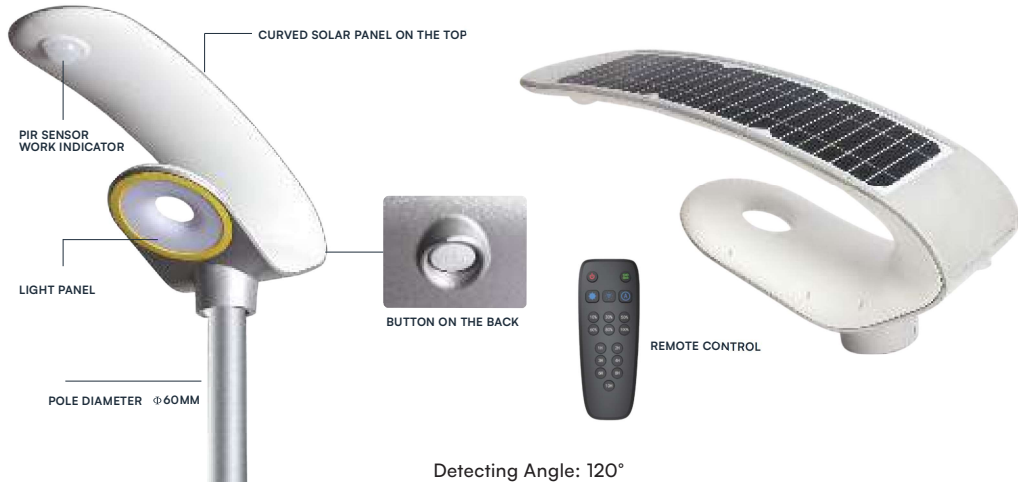

LED SOLAR GARDEN LIGHT SENSOR

Detecting Angle: 120°
Sensing Range: <8Mtr
Charging Time: 8 hr
Working Time: Constant Lighting Mode: 3 nights+ Sensor Mode: 5 nights+
IP Rating: IP65
Body Type: Aluminium+ABS

SKU	Model	Watts	Lumens	Battery	Size(mm)	Box Qty
5505 - 4000K DAY WHITE 5506 - 6400K WHITE	VT-130W	20W	2000	6.4V-6000mAh	601.1x200x292.8	1