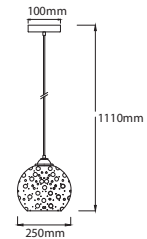

3D GLASS BLACK CANOPY

SKU	Model	Material:	Glass
40131	VT-7256	Holder:	E27
		Dimension:	ø250x100x1110mm
		Box Qty:	8