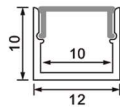

MOUNTING KIT SILVER WITH DIFFUSER

Model	SKU	Size(mm)	Color	Box Qty
VT-81131	24298	2000x12x10	Silver	100