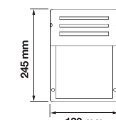

WALL LAMP

SKU	Model	Box Qty
7513	VT-7670	12

Material: Stainless Steel+PC
Max.Watts: 14W
Holder: E27
IP Rating: IP44
Dimension: 250x90x100mm

WALL LAMP

SKU	Model	Box Qty
7077	VT-754-MW	10

Material: Aluminium+Glass
Max.Watts: 60W
Holder: E27
IP Rating: IP44
Dimension: 245x180x93mm