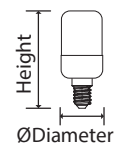

LED BULBS ST26-E14

Voltage/Frequency	AC:220-240V,50Hz
Beam Angle	200°
PF	>0.5
CRI	>80