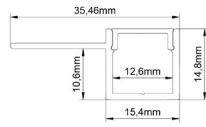

NEW

MOUNTING KIT SILVER WITH DIFFUSER

Model	SKU	Size(mm)	Color	Box Qty
VT-81135	24302	2000x30x30	Silver	50

NEW

MOUNTING KIT SILVER WITH DIFFUSER FLEXIBLE

Model	SKU	Size(mm)	Color	Box Qty
VT-81127	24215	2000x35.46x14.8	Silver	50