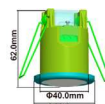

INFRARED SENSOR

SKU	Model	Unit Color	Box Qty
6608	VT-8092-W	White	100
6609	VT-8092-B	Black	100

Sensor Type: Infrared
Detection Angle: 360°
Voltage: AC:220-240V,50/60Hz
Detection Distance: Max.8m (<24°C)
Ambient Light: <3—2000LUX (adjustable)
Body Type: PC
IP Rating: IP20
Dimension: Ø50x62mm
Time Delay: 10sec±3sec to 15min±2min(adjustable)
Rated Load: Max. 400W (LED)