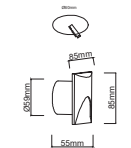

SKU	Model	Watts	Lumens	Unit Color	Size(mm)
24231 - 3000K WARM WHITE	VT-44002SQ	3W	230	White	55x85x85

NEW