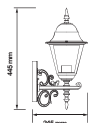

SKU	Model	Box Qty
7522	VT-761-W	8
Material:	Aluminium+Glass	
Max.Watts:	60W	
Holder:	E27	
IP Rating:	IP44	
Dimension:	245x445x185mm