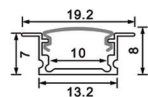

NEW

MOUNTING KIT SILVER WITH DIFFUSER

Model	SKU	Size(mm)	Color	Box Qty
VT-81133	24300	2000x13.2x7	Silver	100

NEW

MOUNTING KIT SILVER WITH DIFFUSER

Model	SKU	Size(mm)	Color	Box Qty
VT-81134	24301	2000x19.2x7	Silver	100