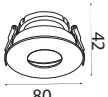

RECESSED FITTING ROUND-GU10

Model No: **VT-872-WC**
SKU: **3156**
Base: **GU10**
Material: **Aluminium+PC**
Color: **White+Chrome**
Size(mm): **79x32**
Cutting Size: **72**
Box Qty: **50**

RECESSED FITTING ROUND-GU10

Model No: **VT-873-WC**
SKU: **3160**
Base: **GU10**
Material: **Aluminium+PC**
Color: **White+Chrome**
Size(mm): **80x42**
Cutting Size: **75**
Box Qty: **50**

RECESSED FITTING ROUND-GU10

Model No: **VT-873**
SKU: **8595**
Base: **GU10**
Material: **Aluminium + PC**
Color: **Black+ Black Reflector**
Size(mm): **ø83x40.7**
Cutting Size: **ø75**
Box Qty: **50**

RECESSED FITTING ROUND-GU10

Model No: **VT-874**
SKU: **8596**
Base: **GU10**
Material: **Aluminium + PC**
Color: **Black+ Black Reflector**
Size(mm): **ø83x40.7**
Cutting Size: **ø75**
Box Qty: **50**

RECESSED FITTING ROUND-GU10

Model No: **VT-873-WB**
SKU: **3157**
Base: **GU10**
Material: **Aluminium+PC**
Color: **White+Black**
Size(mm): **ø83x40.7**
Cutting Size: **75**
Box Qty: **50**

RECESSED FITTING ROUND-GU10

Model No: **VT-874-WB**
SKU: **3161**
Base: **GU10**
Material: **Aluminium+PC**
Color: **White+Black**
Size(mm): **ø83x40.7**
Cutting Size: **75**
Box Qty: **50**

RECESSED FITTING ROUND-GU10

Model No: **VT-873-WG**
SKU: **3158**
Base: **GU10**
Material: **Aluminium+PC**
Color: **White+Gold**
Size(mm): **80x42**
Cutting Size: **75**
Box Qty: **50**

RECESSED FITTING ROUND-GU10

Model No: **VT-874-WG**
SKU: **3162**
Base: **GU10**
Material: **Aluminium+PC**
Color: **White+Gold**
Size(mm): **80x42**
Cutting Size: **75**
Box Qty: **50**

RECESSED FITTING ROUND-GU10

Model No: **VT-873-WR**
SKU: **3159**
Base: **GU10**
Material: **Aluminium+PC**
Color: **White+Rose Gold**
Size(mm): **80x42**
Cutting Size: **75**
Box Qty: **50**

RECESSED FITTING ROUND-GU10

Model No: **VT-874-WR**
SKU: **3163**
Base: **GU10**
Material: **Aluminium+PC**
Color: **White+Rose Gold**
Size(mm): **80x42**
Cutting Size: **75**
Box Qty: **50**