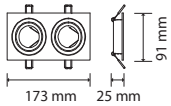

RECESSED FITTING-SQUARE-GU10

Model No: **VT-782SQ-WH**
SKU: **3605**
Base: **1XGU10**
Material: **Aluminium**
Color: **White**
Size(mm): **91x91x25**
Cutting Size: **75x75**
Box Qty: **100**

RECESSED FITTING-SQUARE-GU10

Model No: **VT-784SQ-AB**
SKU: **3610**
Base: **3XGU10**
Material: **Aluminium**
Color: **Aluminium Brush**
Size(mm): **255x91x25**
Cutting Size: **235x75**
Box Qty: **50**

RECESSED FITTING-SQUARE-GU10

Model No: **VT-782SQ-AB**
SKU: **3606**
Base: **1XGU10**
Material: **Aluminium**
Color: **Aluminium Brush**
Size(mm): **91x91x25**
Cutting Size: **75x75**
Box Qty: **100**

RECESSED FITTING-ROUND-GU10

Model No: **VT-7227RD-WH**
SKU: **3469**
Base: **GU10**
Material: **Ferrum**
Color: **White**
Size(mm): **Ø99x30.8**
Cutting Size: **Ø74**
Box Qty: **100**

RECESSED FITTING-SQUARE-GU10

Model No: **VT-783SQ-WH**
SKU: **3607**
Base: **2XGU10**
Material: **Aluminium**
Color: **White**
Size(mm): **173x91x25**
Cutting Size: **155x75**
Box Qty: **50**

RECESSED FITTING-ROUND-GU10

Model No: **VT-7227RD-SN**
SKU: **3470**
Base: **GU10**
Material: **Ferrum**
Color: **Satin Nickel**
Size(mm): **Ø99x30.8**
Cutting Size: **Ø74**
Box Qty: **100**

RECESSED FITTING-SQUARE-GU10

Model No: **VT-783SQ-AB**
SKU: **3608**
Base: **GU10**
Material: **Aluminium**
Color: **Aluminium Brush**
Size(mm): **173x91x25**
Cutting Size: **155x75**
Box Qty: **50**

RECESSED FITTING-ROUND-GU10

Model No: **VT-7227RD-SS**
SKU: **3471**
Base: **GU10**
Material: **Ferrum**
Color: **Stainless Steel**
Size(mm): **Ø99x30.8**
Cutting Size: **Ø74**
Box Qty: **100**

RECESSED FITTING-SQUARE-GU10

Model No: **VT-784SQ-WH**
SKU: **3609**
Base: **3XGU10**
Material: **Aluminium**
Color: **White**
Size(mm): **255x91x25**
Cutting Size: **235x75**
Box Qty: **50**

RECESSED FITTING-ROUND-GU10

Model No: **VT-786**
SKU: **3612**
Base: **GU10**
Material: **Aluminium**
Color: **White**
Size(mm): **88x38**
Cutting Size: **Ø75**
Box Qty: **100**