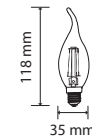

AMBER COVER - FILAMENT-CANDLE-E14

Voltage/Frequency	AC:220-240V,50Hz
Beam Angle	300°
PF	>0.4
CRI	>80

SKU	Model	Watts	Lumens	EQ .Watts	Base	Shape	Size(mm)	Box Qty
217114 - 2200K WARM WHITE	VT-1949-N	4W	350	35W	E14	Candle	Ø35x118	100