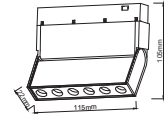

SKU	Model	Unit Color	Watts	Lumens	Size(mm)
24391 - 3000K WARM WHITE 24392 - 4000K DAY WHITE 24393 - 6400K WHITE	VT-41028	Black	5W	400	115x22x105
24394 - 3000K WARM WHITE 24395 - 4000K DAY WHITE 24396 - 6400K WHITE	VT-41029	Black	10W	840	223x22x105
24397 - 3000K WARM WHITE 24398 - 4000K DAY WHITE 24399 - 6400K WHITE	VT-41031	Black	15W	1220	330x22x105