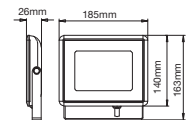

SKU	Model	Watts	Lumens	Size(mm)	Box Qty
215953 - 4000K DAY WHITE 215954 - 6500K WHITE	VT-4031B-N	30W	2510	153x132x27	20
215959 - 4000K DAY WHITE	VT-4051B-N	50W	4300	198x167x28	10