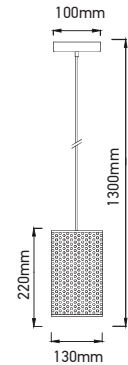

CAN SHAPE WHITEPENDANT

SKU	Model	Material:	Metal
3829	VT-7132-MW	Holder:	E27
		Dimension:	130x220x1300mm
		Box Qty:	10