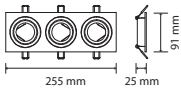

SURFACED WALL FITTING G9

Model No: **VT-10113-B**
SKU: **23407**
Base: **G9**
Material: **Steel+Glass**
Color: **Black**
Size(mm): **95x120x250**
Cutting Size: **NA**
Box Qty: **10**

SURFACED WALL FITTING G9

Model No: **VT-10113-W**
SKU: **23408**
Base: **G9**
Material: **Steel+Glass**
Color: **White**
Size(mm): **95x120x250**
Cutting Size: **NA**
Box Qty: **10**

NEW RECESSED FITTING GU10-HONEY COMB-ROUND

Model No: **VT-9001RD-W**
SKU: **23761**
Base: **GU10**
Material: **Aluminium**
Color: **White**
Size(mm): **90x60**
Cutting Size: **80mm**
Box Qty: **50**

NEW RECESSED FITTING GU10-HONEY COMB-ROUND

Model No: **VT-9001RD-B**
SKU: **23762**
Base: **GU10**
Material: **Aluminium**
Color: **Black**
Size(mm): **90x60**
Cutting Size: **80mm**
Box Qty: **50**

RECESSED FITTING GU10

Model No: **VT-439**
SKU: **10298**
Base: **2xGU10**
Material: **Iron+PC**
Color: **White+White**
Size(mm): **175x88x30**
Cutting Size: **160x75**
Box Qty: **50**

NEW RECESSED FITTING GU10-HONEY COMB-SQUARE

Model No: **VT-9001SQ-W**
SKU: **23763**
Base: **GU10**
Material: **Aluminium**
Color: **White**
Size(mm): **90x90x60**
Cutting Size: **80x80mm**
Box Qty: **50**

RECESSED FITTING GU10

Model No: **VT-441**
SKU: **10299**
Base: **3xGU10**
Material: **Iron+PC**
Color: **White+White**
Size(mm): **261x88x30**
Cutting Size: **245x75**
Box Qty: **50**

NEW RECESSED FITTING GU10-HONEY COMB-SQUARE

Model No: **VT-9001SQ-B**
SKU: **23764**
Base: **GU10**
Material: **Aluminium**
Color: **Black**
Size(mm): **90x90x60**
Cutting Size: **80x80mm**
Box Qty: **50**

RECESSED FITTING GU10

Model No: **VT-442**
SKU: **23003**
Base: **4xGU10**
Material: **Iron+PC**
Color: **White+White**
Size(mm): **175x175x30**
Cutting Size: **165x160**
Box Qty: **20**

RECESSED FITTING GU10

Model No: **VT-11001**
SKU: **6761**
Base: **GU10**
Material: **Plaster**
Color: **White**
Size(mm): **80x80x50**
Cutting Size: **85x85**
Box Qty: **30**