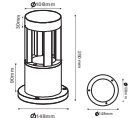

SKU	Model	Watts	Lumens	Unit Color	Size(mm)	Box Qty
128317 - 4000K DAY WHITE 128318 - 6400K WHITE	VT-830-W-N	10W	1000	White	Ø148x250 mm	8
128319 - 3000K WARM WHITE 128320 - 4000K DAY WHITE 128321 - 6400K WHITE	VT-830-G-N	10W	1000	Grey	Ø148x250 mm	8
128322 - 3000K WARM WHITE 128323 - 4000K DAY WHITE 128324 - 6400K WHITE	VT-830-B-N	10W	1000	Black	Ø148x250 mm	8