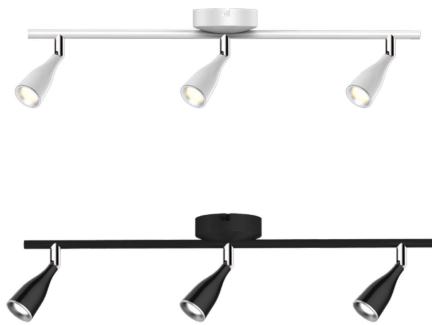

LED TRIPLE HEAD WALL LIGHTS

AC:220-240V,50/60Hz

100° Beam Angle

>0.7 PF

>80 CRI

Plastic+Metal Body

IP20 IP Rating

SKU	Model	Watts	Lumens	Unit Color	Size(mm)	Box Qty
218270 - 3000K WARM WHITE 218272 - 4000K DAY WHITE	VT-813-W-N	13.5W	1260	White	600x100x94	12
218271 - 3000K WARM WHITE 218273 - 4000K DAY WHITE	VT-813-B-N	13.5W	1260	Black	600x100x94	12