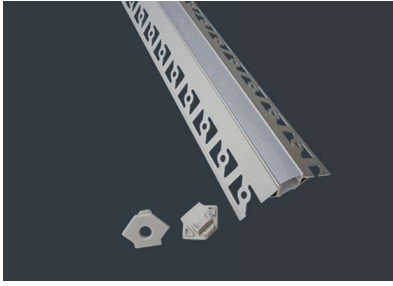

MOUNTING KIT-SILVER-SET

Model	SKU	Size(mm)	Color	Box Qtt
VT-8103	3361	2000	Silver	40

MOUNTING KIT-SILVER-SET

Model	SKU	Size(mm)	Color	Box Qtt
VT-8104	3362	2000	Silver	30

MOUNTING KIT-SILVER-SET

Model	SKU	Size(mm)	Color	Box Qtt
VT-8105	3363	2000	Silver	30