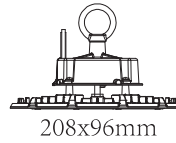

NEW

HIGH LUMEN UFO HIGHBAY | 155LM/W