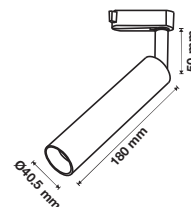

SKU	Unit Color	Model	Watts	Lumens	Box Qty	Size
350 | 3000K WARM WHITE 352 | 5000K WHITE	White	VT-407-W	7W	490	20	180x40.5x50mm
21351 | 4000K DAY WHITE	White	VT-407-W-N	7W	700	20	180x40.5x50mm
21353 | 3000K WARM WHITE 21354 | 4000K DAY WHITE 21355 | 5000K WHITE	Black	VT-407-B-N	7W	700	20	180x40.5x50mm
358 | 5000K WHITE	White	VT-415-W	15W	1200	20	200x50x50mm
21356 | 3000K WARM WHITE 21357 | 4000K DAY WHITE	White	VT-415-W-N	15W	1500	20	Ø50x200x90mm
21359 | 3000K WARM WHITE 21360 | 4000K DAY WHITE 21361 | 5000K WHITE	Black	VT-415-B-N	15W	1500	20	Ø50x200x90mm
364 | 5000K WHITE	White	VT-420-W	20W	1600	20	220x60x50mm
20486 | 4000K DAY WHITE	Black	VT-11035-B	35W	3000	20	164x80x190mm