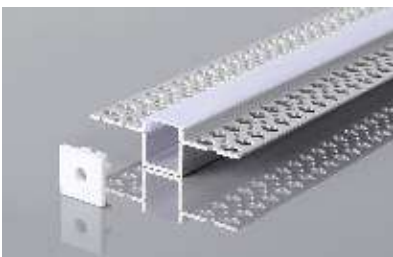

MOUNTING KIT SILVER

Model	SKU	Size(mm)	Color
VT-8201	23173	2000x55x15	Silver