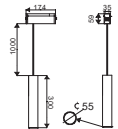

SKU	Model	Watts	Lumens	Size(mm)	Box Qty
7968 | 3000K WARM WHITE 7969 | 4000K DAY WHITE	VT-4315	15W	1000	300x55mm	12