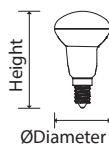

LED REFLECTOR BULB

Voltage/Frequency	AC:220-240V,50Hz
Life Span	20,000 hr
PF	>0.4
CRI	>80

SKU	Model	Watts	Lumens	EQ .Watts	Base	Shape	Size	Box Qty
21211 | 4000K DAY WHITE 21212 | 6500K WHITE	VT-239-N	2.9W	250	25w	E14	R39	Ø39x67mm	200