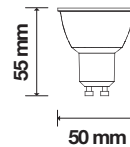

SKU	Model	Watts	Lumens	EQ .Watts	Base	Beam Angle	Size	Box Qty
20028 | 6400K WHITE	VT-249	6W	500	50w	GU10	10°	Ø50x55mm	200
2120026 | 3000K WARM WHITE 2120027 | 4000K DAY WHITE	VT-249-N	6W	445	60w	GU10	10°	Ø50x55mm	200