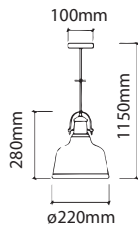

TRANSPARENT GLASS PENDANT

SKU	Model	Material:	Glass+Metal
3727	VT-7220-T	Holder:	E27
		Dimension:	220x280x1150mm
		Box Qty:	8