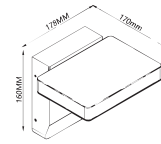

SKU	Model	Watts	Lumens	Unit Color	Size(mm)	Box Qty
2942 - 3000K WARM WHITE 2943 - 4000K DAY WHITE	VT-11020-SQ-W	17W	3000K-2520lm 4000K-2580lm	White	178x170x160	12
2944 - 3000K WARM WHITE 2945 - 4000K DAY WHITE	VT-11020-SQ-B	17W	3000K-2520lm 4000K-2580lm	Black	178x170x160	12