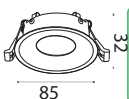

RECESSED FITTING GU10

Model No: **VT-931-WB**
SKU: **6645**
Base: **GU10**
Material: **PC**
Color: **White+Black**
Size(mm): **85x40**
Cutting Size: **72**
Box Qty: **50**

RECESSED FITTING GU10

Model No: **VT-932-W**
SKU: **6650**
Base: **GU10**
Material: **PC**
Color: **White+White**
Size(mm): **85x85x40**
Cutting Size: **72**
Box Qty: **50**

RECESSED FITTING GU10

Model No: **VT-931-B**
SKU: **6646**
Base: **GU10**
Material: **PC**
Color: **Black+Black**
Size(mm): **85x40**
Cutting Size: **72**
Box Qty: **50**

RECESSED FITTING GU10

Model No: **VT-932-WB**
SKU: **6651**
Base: **GU10**
Material: **PC**
Color: **White+Black**
Size(mm): **85x85x40**
Cutting Size: **72**
Box Qty: **50**

RECESSED FITTING GU10

Model No: **VT-931-WC**
SKU: **6647**
Base: **GU10**
Material: **PC**
Color: **White+Chrome**
Size(mm): **85x40**
Cutting Size: **72**
Box Qty: **50**

RECESSED FITTING GU10

Model No: **VT-932-B**
SKU: **6652**
Base: **GU10**
Material: **PC**
Color: **Black+Black**
Size(mm): **85x85x40**
Cutting Size: **72**
Box Qty: **50**

RECESSED FITTING GU10

Model No: **VT-931-WG**
SKU: **6648**
Base: **GU10**
Material: **PC**
Color: **White+Gold**
Size(mm): **85x40**
Cutting Size: **72**
Box Qty: **50**

RECESSED FITTING GU10

Model No: **VT-932-WC**
SKU: **6653**
Base: **GU10**
Material: **PC**
Color: **White+Chrome**
Size(mm): **85x85x40**
Cutting Size: **72**
Box Qty: **50**

RECESSED FITTING GU10

Model No: **VT-931-WRG**
SKU: **6649**
Base: **GU10**
Material: **PC**
Color: **White+Rose Gold**
Size(mm): **85x40**
Cutting Size: **72**
Box Qty: **50**

RECESSED FITTING GU10

Model No: **VT-932-WG**
SKU: **6654**
Base: **GU10**
Material: **PC**
Color: **White+Gold**
Size(mm): **85x85x40**
Cutting Size: **72**
Box Qty: **50**