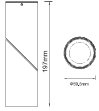

SURFACE FITTING GU10

Model No: **VT-804-W**
SKU: **8946**
Base: **GU10**
Material: **Aluminium**
Color: **White**
Size(mm): **Ø59.5×197**
Cutting Size: **N/A**
Box Qty: **20**