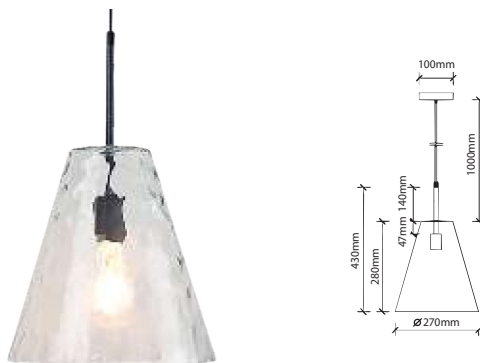

DESIGNER GLASS TRANSPARENT

SKU	Model	Material:	Glass
3881	VT-7305	Holder:	E27
		Dimension:	Ø270x1280mm
		Box Qty:	4