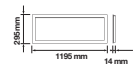

SKU	Model	Watts	Lumens	Size(mm)	Box Qty
23148 - 6500K WHITE	VT-61140	40W 6 pcs pack	4800	1195x295x30	6