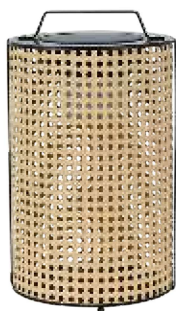

NEW SOLAR GARDEN LAWN LIGHT

Charging Time: 11 hr

Working Time: 4-25 hr

IP Rating: IP65

SKU	Model	Watts	Lumens	Battery	Size(mm)	Box Qty
24287 - 2800K WARM WHITE	VT-84043	1.5W	150	3.7V 1800mAh Ni-HM	120x345mm	4