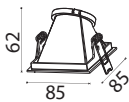

RECESSED FITTING ROUND-GU10

Model No: **VT-874-WC**
SKU: **3164**
Base: **GU10**
Material: **Aluminium+PC**
Color: **White+Chrome**
Size(mm): **80x42**
Cutting Size: **75**
Box Qty: **50**

RECESSED FITTING SQUARE-GU10

Model No: **VT-875-WC**
SKU: **3168**
Base: **GU10**
Material: **Aluminium+PC**
Color: **White+Chrome**
Size(mm): **85x85x62**
Cutting Size: **80x80**
Box Qty: **50**

RECESSED FITTING ROUND-GU10

Model No: **VT-443-W**
SKU: **10297**
Base: **GU10**
Material: **Iron+PC**
Color: **White+White**
Size(mm): **88x88x30**
Cutting Size: **75x75**
Box Qty: **100**

RECESSED FITTING SQUARE-GU10

Model No: **VT-876-RD**
SKU: **3169**
Base: **GU10**
Material: **Aluminium**
Color: **White**
Size(mm): **85x32**
Cutting Size: **75**
Box Qty: **50**

RECESSED FITTING SQUARE-GU10

Model No: **VT-875-WB**
SKU: **3165**
Base: **GU10**
Material: **Aluminium+PC**
Color: **White+Black**
Size(mm): **85x85x62**
Cutting Size: **80x80**
Box Qty: **50**

RECESSED FITTING SQUARE-GU10

Model No: **VT-876-SQ**
SKU: **3170**
Base: **GU10**
Material: **Aluminium**
Color: **White**
Size(mm): **85x85x32**
Cutting Size: **75**
Box Qty: **50**

RECESSED FITTING SQUARE-GU10

Model No: **VT-875-WG**
SKU: **3166**
Base: **GU10**
Material: **Aluminium+PC**
Color: **White+Gold**
Size(mm): **85x85x62**
Cutting Size: **80x80**
Box Qty: **50**

RECESSED FITTING SQUARE-GU10

Model No: **VT-797-WH**
SKU: **3630**
Base: **GU10**
Material: **Die Cast Aluminium**
Color: **White**
Size(mm): **142x100x100**
Cutting Size: **N/A**
Box Qty: **50**

RECESSED FITTING SQUARE-GU10

Model No: **VT-875-WR**
SKU: **3167**
Base: **GU10**
Material: **Aluminium+PC**
Color: **White+Rose Gold**
Size(mm): **85x85x62**
Cutting Size: **80x80**
Box Qty: **50**

RECESSED FITTING SQUARE-GU10

Model No: **VT-797-B**
SKU: **3631**
Base: **GU10**
Material: **Die Cast Aluminium**
Color: **Black**
Size(mm): **100x100x142**
Cutting Size: **N/A**
Box Qty: **50**