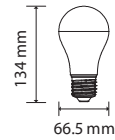

LED A65-2PCS BLISTER PACK-E27

Voltage/Frequency	AC:220-240V,50Hz
Beam Angle	200°
PF	>0.7
CRI	>80

SKU	Model	Watts	Lumens	EQ .Watts	Base	Shape	Size(mm)	Box Qty
7302 - 6400K WHITE	VT-2117	15W	1350	90W	E27	A65	Ø66.5x134	25