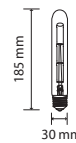

AMBER COVER -FILAMENTS-T30-E27

Voltage/Frequency	AC:220-240V,50/60Hz
Beam Angle	300°
PF	>0.5
CRI	>80

SKU	Model	Watts	Lumens	EQ .Watts	Base	Shape	Size(mm)	Box Qty
217143 - 2200K WARM WHITE	VT-2006-N	6W	600	50W	E27	T30	Ø30x185	100