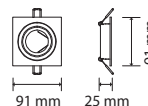

RECESSED FITTING GU10

Model No: **VT-782SQ-B**
SKU: **8937**
Base: **1XGU10**
Material: **Aluminium**
Color: **Black**
Size(mm): **91x91x25**
Cutting Size: **75x75**
Box Qty: **100**