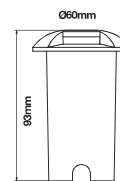

SKU	Model	Watts	Lumens	Size(mm)	Box Qty
211470 - 3000K WARM WHITE 211472 - 6400K WHITE	VT-1171-B-N	1W	50	Ø60X93mm	50