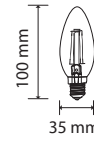

HIGH LUMEN CLEAR GLASS-FILAMENT-CANDLE-E14

Voltage/Frequency	AC:220-240V,50Hz
Beam Angle	300°
PF	>0.5
CRI	>80

SKU	Model	Watts	Lumens	EQ .Watts	Base	Shape	Size(mm)	Box Qty
212848 - 3000K WARM WHITE 212850 - 6500K WHITE	VT-2327-N	6W	800	60W	E14	Candle	Ø35x98	100