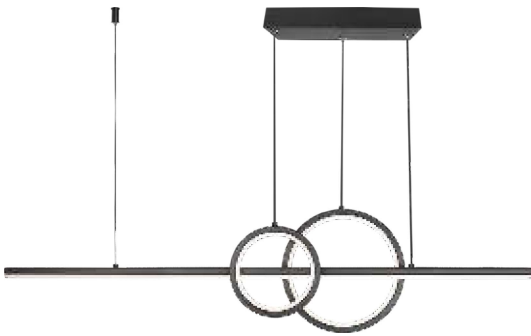

DESIGNER SOFT LIGHTS

AC:220-240V, 50/60Hz

>80 CRI

Aluminum+Steel+Silicone Body

20,000 hr lifespan

IP20 Rating

SKU	Model	Watts	Lumens	Size(mm)	Unit Color	Box Qty
6935 - 4000K DAY WHITE	VT-7767	15W	1500	915x215	Black	1