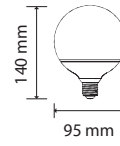

SKU	Model	Watts	Lumens	EQ .Watts	Base	Shape	Size(mm)	Box Qty
4278 - 6400K WHITE	VT-1893	10W	810	60W	E27	G95	Ø95x140	12