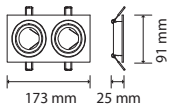

RECESSED FITTING-SQUARE-GU10

Model No: **VT-782SQ-WH**
SKU: **3605**
Base: **1XGU10**
Material: **Aluminium**
Color: **White**
Size(mm): **91x91x25**
Cutting Size: **75x75**
Box Qty: **100**

RECESSED FITTING-SQUARE-GU10

Model No: **VT-784SQ-AB**
SKU: **3610**
Base: **3XGU10**
Material: **Aluminium**
Color: **Aluminium Brush**
Size(mm): **255x91x25**
Cutting Size: **235x75**
Box Qty: **50**

RECESSED FITTING-SQUARE-GU10

Model No: **VT-782SQ-AB**
SKU: **3606**
Base: **1XGU10**
Material: **Aluminium**
Color: **Aluminium Brush**
Size(mm): **91x91x25**
Cutting Size: **75x75**
Box Qty: **100**

RECESSED FITTING-ROUND-GU10

Model No: **VT-7227RD-WH**
SKU: **3469**
Base: **GU10**
Material: **Ferrum**
Color: **White**
Size(mm): **Ø99x30.8**
Cutting Size: **Ø74**
Box Qty: **100**

RECESSED FITTING-SQUARE-GU10

Model No: **VT-783SQ-WH**
SKU: **3607**
Base: **2XGU10**
Material: **Aluminium**
Color: **White**
Size(mm): **173x91x25**
Cutting Size: **155x75**
Box Qty: **50**

RECESSED FITTING-ROUND-GU10

Model No: **VT-7227RD-SN**
SKU: **3470**
Base: **GU10**
Material: **Ferrum**
Color: **Satin Nickel**
Size(mm): **Ø99x30.8**
Cutting Size: **Ø74**
Box Qty: **100**

RECESSED FITTING-SQUARE-GU10

Model No: **VT-783SQ-AB**
SKU: **3608**
Base: **GU10**
Material: **Aluminium**
Color: **Aluminium Brush**
Size(mm): **173x91x25**
Cutting Size: **155x75**
Box Qty: **50**

RECESSED FITTING-ROUND-GU10

Model No: **VT-7227RD-SS**
SKU: **3471**
Base: **GU10**
Material: **Ferrum**
Color: **Stainless Steel**
Size(mm): **Ø99x30.8**
Cutting Size: **Ø74**
Box Qty: **100**

RECESSED FITTING-SQUARE-GU10

Model No: **VT-784SQ-WH**
SKU: **3609**
Base: **3XGU10**
Material: **Aluminium**
Color: **White**
Size(mm): **255x91x25**
Cutting Size: **235x75**
Box Qty: **50**

RECESSED FITTING-ROUND-GU10

Model No: **VT-786**
SKU: **3612**
Base: **GU10**
Material: **Aluminium**
Color: **White**
Size(mm): **88x38**
Cutting Size: **Ø75**
Box Qty: **100**