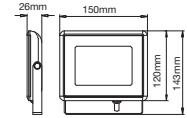

SKU	Model	Watts	Lumens	Size(mm)	Box Qty
215951 - 6500K WHITE	VT-4021W-N	20W	1620	121x114x26	20
215956 - 4000K DAY WHITE 215957 - 6500K WHITE	VT-4031W-N	30W	2510	153x132x27	20