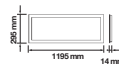

BIG LED BACKLITE PANELS

AC:200-240V, 50/60Hz

110° Beam Angle

>0.9 PF

>80 CRI

FE+PP Body

20,000 hr lifespan

SKU	Model	Watts	Lumens	Size(mm)	Box Qty
216625 - 4000K DAY WHITE	VT-6147-N	40W 6 pcs pack	4400	1195x295x30	6

DRIVERS - BIG PANELS

SKU	SKU	Watts	Box Qty		
	6271	29W	50		
	6328	72W	50