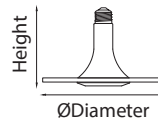

SKU	Model	Watts	Lumens	EQ .Watts	Base	Shape	Size	Box Qty
2781 | 3000K WARM WHITE 2782 | 4000K DAY WHITE 2783 | 6400K WHITE	VT-2311	11W	900	70w	E27	NA	Ø190x120mm	18
2784 | 3000K WARM WHITE 2785 | 4000K DAY WHITE	VT-2318	18W	1200	90w	E27	NA	Ø220x125mm	18