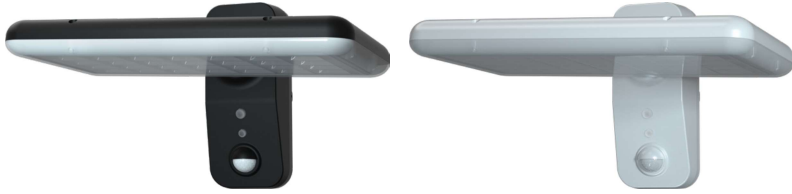

LED SOLAR YARD LIGHT-KEEPER-SENSOR

Battery: 3.2V--6000mAh

Sensing Range: <8 Meters

Charging Time: 5 hr

Working Time: Up to 80 hr

IP Rating: IP65

Body Type: ABS+PC

SKU	Model	Watts	Lumens	Unit Color	Size(mm)	Box Qty
10315 - 6000K+4000K WHITE+DAY WHITE	VT-414-B	15W	2000	Black	294x236x77	6
10316 - 6000K+4000K WHITE+DAY WHITE	VT-414-W	15W	2000	White	294x236x77	6