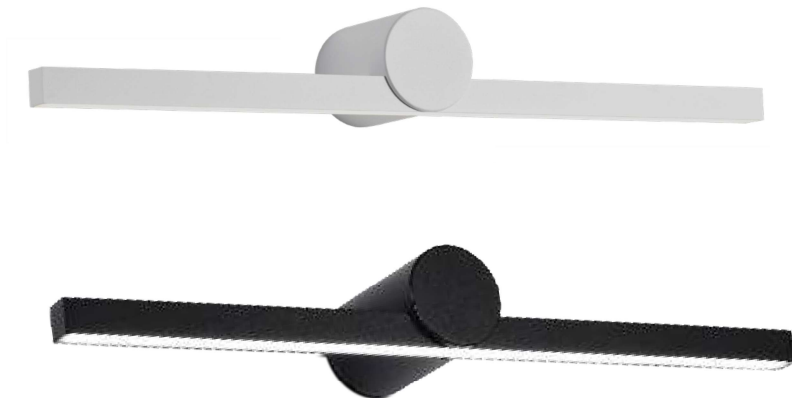

LED MIRROR LIGHTS

AC:220-240V, 50/60Hz

180° Beam Angle

>80 CRI

Aluminium Body

20,000 hr lifespan

IP65 Rating

SKU	Model	Watts	Lumens	Size(mm)	Unit Color	Box Qty
405811 - 3000K WARM WHITE 405821 - 4000K DAY WHITE	VT-7022-W	10W	1530	610x100x75mm	White	10
405831 - 3000K WARM WHITE 405841 - 4000K DAY WHITE	VT-7022-B	10W	1530	610x100x75mm	Black	10