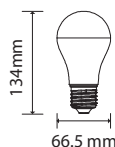

LED THERMOPLASTIC BULBS-A65-E27

Voltage/Frequency	AC:220-240V,50Hz
Life Span	30,000 hr
PF	>0.7
CRI	>80

SKU	Model	Watts	Lumens	EQ .Watts	Base	Shape	Size	Box Qty
159 | 3000K WARM WHITE	VT-215	15W	1250	85w	E27	A65	Ø65x135mm	100
20190 | 6400K WHITE	VT-217D	17W Dimmable	1521	100w	E27	A65	Ø65x135mm	100