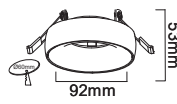

RECESSED FITTING GU10

Model No: **VT-932-WRG**
SKU: **6655**
Base: **GU10**
Material: **PC**
Color: **White+Rose Gold**
Size(mm): **85x85x40**
Cutting Size: **72**
Box Qty: **50**

RECESSED FITTING GU10

Model No: **VT-974-W**
SKU: **6682**
Base: **GU10**
Material: **Aluminum**
Color: **White**
Size(mm): **68x72**
Cutting Size: **61**
Box Qty: **50**

RECESSED FITTING GU10

Model No: **VT-933-W**
SKU: **6656**
Base: **GU10**
Material: **PC**
Color: **White**
Size(mm): **102x102x42**
Cutting Size: **95x95**
Box Qty: **50**

RECESSED FITTING GU10

Model No: **VT-974-B**
SKU: **6683**
Base: **GU10**
Material: **Aluminum**
Color: **Black**
Size(mm): **68x72**
Cutting Size: **61**
Box Qty: **50**

RECESSED FITTING GU10

Model No: **VT-933-B**
SKU: **6657**
Base: **GU10**
Material: **PC**
Color: **Black**
Size(mm): **102x102x42**
Cutting Size: **95x95**
Box Qty: **50**

RECESSED FITTING GU10

Model No: **VT-980-WB**
SKU: **6694**
Base: **GU10**
Material: **Aluminum**
Color: **White+black**
Size(mm): **92x53**
Cutting Size: **60**
Box Qty: **50**

RECESSED FITTING GU10

Model No: **VT-934-W**
SKU: **6658**
Base: **GU10**
Material: **PC**
Color: **White**
Size(mm): **102x42**
Cutting Size: **85**
Box Qty: **50**

RECESSED FITTING GU10

Model No: **VT-980-BW**
SKU: **6695**
Base: **GU10**
Material: **Aluminum**
Color: **Black+white**
Size(mm): **92x53**
Cutting Size: **60**
Box Qty: **50**

RECESSED FITTING GU10

Model No: **VT-934-B**
SKU: **6659**
Base: **GU10**
Material: **PC**
Color: **Black**
Size(mm): **102x42**
Cutting Size: **85**
Box Qty: **50**

RECESSED FITTING GU10

Model No: **VT-980-B**
SKU: **6696**
Base: **GU10**
Material: **Aluminum**
Color: **Black+black**
Size(mm): **92x53**
Cutting Size: **60**
Box Qty: **50**