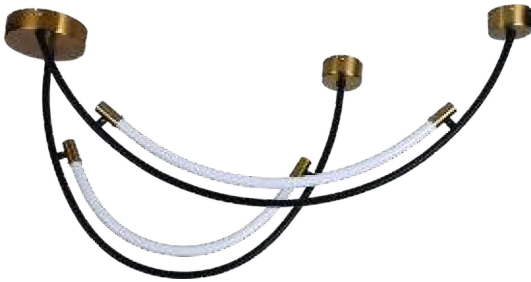

DESIGNER SOFT LIGHTS

AC:220-240V, 50/60Hz

120° Beam Angle

>80 CRI

20,000 hr lifespan

IP20 Rating

SKU	Model	Watts	Lumens	Size(mm)	Unit Color
10087 - 3000K WARM WHITE 10057 - 4000K DAY WHITE	VT-7826	20W	2500	1000x600x475	Black+Brass