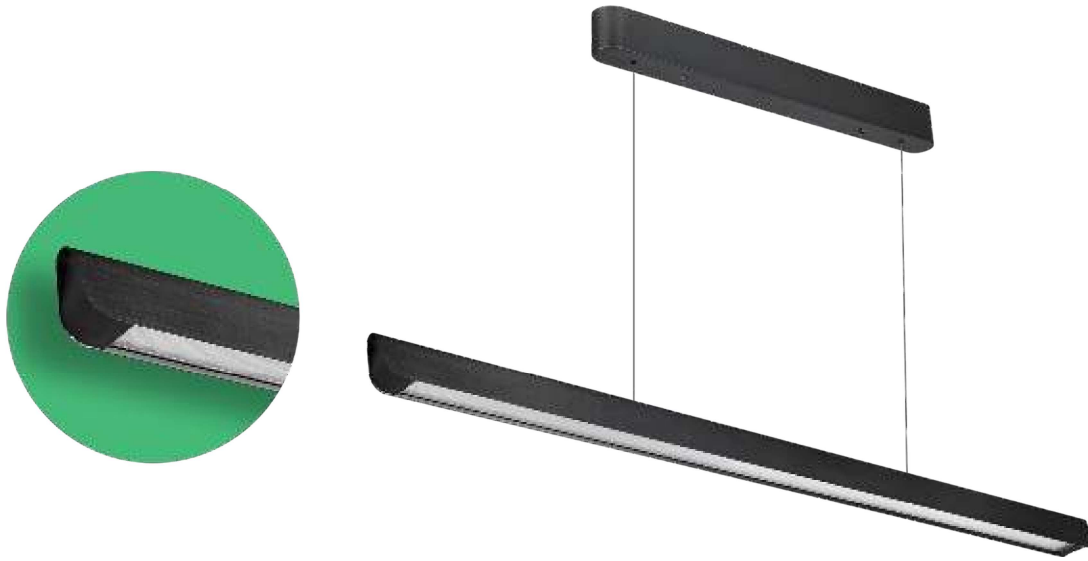

LINEAR HANGING LIGHTS-DIFFUSER PLATE TYPE 3IN1

- AC:200-240V, 50Hz
- CCT 3IN1
- PS+Aluminium Body
- 100° Beam Angle
- 30,000 hr Lifespan
- IP20

SKU	Unit Color	Model	Watts	Lumens	Box Qty	Size
23345 | 3IN1	Black	VT-7-35-B	36W	2880	6	1227x50x60mm
23346 | 3IN1	White	VT-7-35-W	36W	2880	6	1227x50x60mm
23347 | 3IN1	Matt Grey	VT-7-35-MG	36W	2880	6	1227x50x60mm
23348 | 3IN1	Gold	VT-7-35-G	36W	2880	6	1227x50x60mm