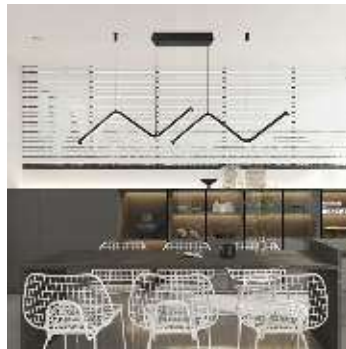

DESIGNER SOFT LIGHTS

AC:220-240V, 50Hz

>80 CRI

Aluminum+Steel+Silicone Body

20,000 hr lifespan

IP20 Rating

SKU	Model	Watts	Lumens	Size(mm)	Unit Color	Box Qty
6937 - 4000K DAY WHITE	VT-7768	12W	1280	915x1000	Black	1