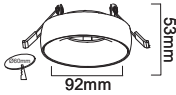

RECESSED FITTING GU10

Model No: **VT-980-B**
SKU: **6696**
Base: **GU10**
Material: **Aluminum**
Color: **Black+black**
Size(mm): **92x53**
Cutting Size: **60**
Box Qty: **50**

RECESSED FITTING GU10

Model No: **VT-980-GB**
SKU: **6697**
Base: **GU10**
Material: **Aluminum**
Color: **Golden+Black**
Size(mm): **92x53**
Cutting Size: **60**
Box Qty: **50**