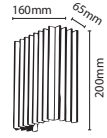

SKU	Model	Watts	Lumens	Unit Color	Size(mm)	Box Qty
10559 - 3000K WARM WHITE 10560 - 4000K DAY WHITE	VT-1189	12W	1250	Black	160x65x200