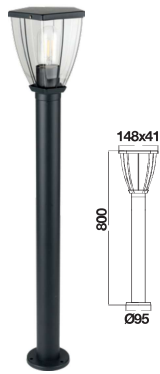

POLE LAMP

SKU	Model	Box Qty
8629	VT-839	6
Material:	Stainless Steel+PC	
Max.Watts:	40w	
Holder:	E27	
IP Rating:	IP44	
Dimension:	Ø148X800mm