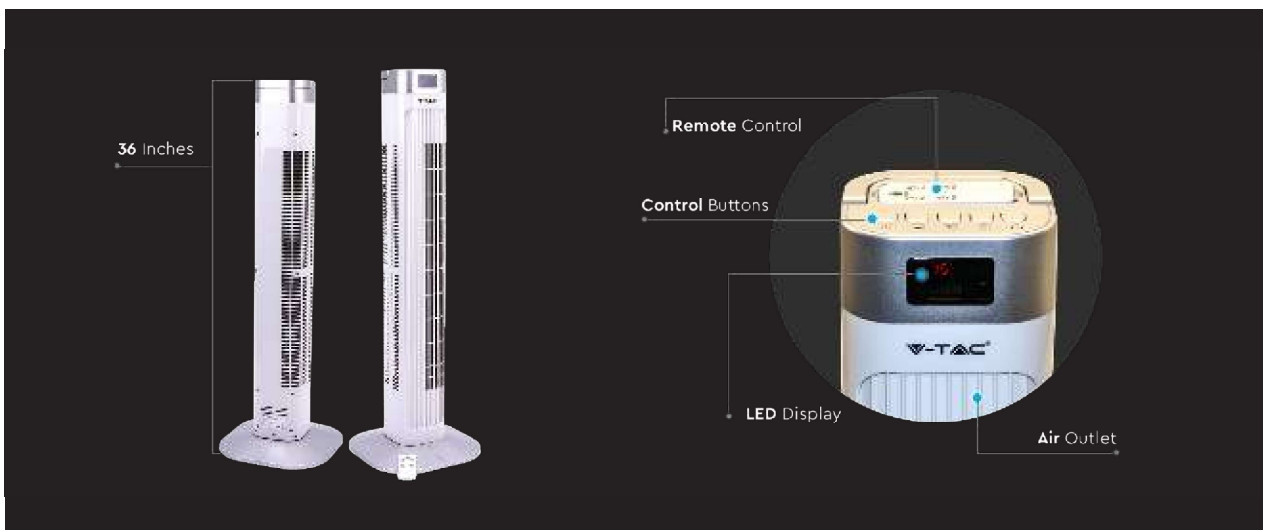

TOWER FAN

3 Wind Mode
NORMAL | NATURAL | SLEEP

- Voltage/Freq: AC:220-240V,50Hz
- Size(inches): 36
- Material: ABS
- Unit Color: White
- Speed: 3(Low-Med-High)
- Wind Mode: 3 (Normal-Natural-Sleep)
- Timer: 1-15hrs(Max)
- Power Cord Length: 1.8m
- Plug Type: EU
- IP Rating: IP20

SKU	Watts	Model	Box Qty
7900	55W	VT-5536	1