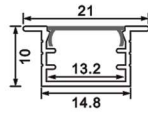

NEW

MOUNTING KIT SILVER WITH DIFFUSER

Model	SKU	Size(mm)	Color	Box Qty
VT-81129	24296	2000x14.8x10	Silver	100

NEW

MOUNTING KIT SILVER WITH DIFFUSER

Model	SKU	Size(mm)	Color	Box Qty
VT-81130	24297	2000x14.8x10	Silver	100