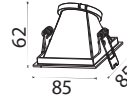

RECESSED FITTING ROUND-GU10

Model No: **VT-874-WC**
SKU: **3164**
Base: **GU10**
Material: **Aluminium+PC**
Color: **White+Chrome**
Size(mm): **80x42**
Cutting Size: **75**
Box Qty: **50**

RECESSED FITTING SQUARE-GU10

Model No: **VT-875-WC**
SKU: **3168**
Base: **GU10**
Material: **Aluminium+PC**
Color: **White+Chrome**
Size(mm): **85x85x62**
Cutting Size: **80x80**
Box Qty: **50**

RECESSED FITTING ROUND-GU10

Model No: **VT-443-W**
SKU: **10297**
Base: **GU10**
Material: **Iron+PC**
Color: **White+White**
Size(mm): **88x88x30**
Cutting Size: **75x75**
Box Qty: **100**

RECESSED FITTING SQUARE-GU10

Model No: **VT-876-RD**
SKU: **3169**
Base: **GU10**
Material: **Aluminium**
Color: **White**
Size(mm): **85x32**
Cutting Size: **75**
Box Qty: **50**

RECESSED FITTING SQUARE-GU10

Model No: **VT-875-WB**
SKU: **3165**
Base: **GU10**
Material: **Aluminium+PC**
Color: **White+Black**
Size(mm): **85x85x62**
Cutting Size: **80x80**
Box Qty: **50**

RECESSED FITTING SQUARE-GU10

Model No: **VT-876-SQ**
SKU: **3170**
Base: **GU10**
Material: **Aluminium**
Color: **White**
Size(mm): **85x85x32**
Cutting Size: **75**
Box Qty: **50**

RECESSED FITTING SQUARE-GU10

Model No: **VT-875-WG**
SKU: **3166**
Base: **GU10**
Material: **Aluminium+PC**
Color: **White+Gold**
Size(mm): **85x85x62**
Cutting Size: **80x80**
Box Qty: **50**

RECESSED FITTING SQUARE-GU10

Model No: **VT-797-WH**
SKU: **3630**
Base: **GU10**
Material: **Die Cast Aluminium**
Color: **White**
Size(mm): **142x100x100**
Cutting Size: **N/A**
Box Qty: **50**

RECESSED FITTING SQUARE-GU10

Model No: **VT-875-WR**
SKU: **3167**
Base: **GU10**
Material: **Aluminium+PC**
Color: **White+Rose Gold**
Size(mm): **85x85x62**
Cutting Size: **80x80**
Box Qty: **50**

RECESSED FITTING SQUARE-GU10

Model No: **VT-797-B**
SKU: **3631**
Base: **GU10**
Material: **Die Cast Aluminium**
Color: **Black**
Size(mm): **100x100x142**
Cutting Size: **N/A**
Box Qty: **50**