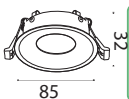

RECESSED FITTING GU10

Model No: **VT-931-WB**
SKU: **6645**
Base: **GU10**
Material: **PC**
Color: **White+Black**
Size(mm): **85x40**
Cutting Size: **72**
Box Qty: **50**

RECESSED FITTING GU10

Model No: **VT-932-W**
SKU: **6650**
Base: **GU10**
Material: **PC**
Color: **White+White**
Size(mm): **85x85x40**
Cutting Size: **72**
Box Qty: **50**

RECESSED FITTING GU10

Model No: **VT-931-B**
SKU: **6646**
Base: **GU10**
Material: **PC**
Color: **Black+Black**
Size(mm): **85x40**
Cutting Size: **72**
Box Qty: **50**

RECESSED FITTING GU10

Model No: **VT-932-WB**
SKU: **6651**
Base: **GU10**
Material: **PC**
Color: **White+Black**
Size(mm): **85x85x40**
Cutting Size: **72**
Box Qty: **50**

RECESSED FITTING GU10

Model No: **VT-931-WC**
SKU: **6647**
Base: **GU10**
Material: **PC**
Color: **White+Chrome**
Size(mm): **85x40**
Cutting Size: **72**
Box Qty: **50**

RECESSED FITTING GU10

Model No: **VT-932-B**
SKU: **6652**
Base: **GU10**
Material: **PC**
Color: **Black+Black**
Size(mm): **85x85x40**
Cutting Size: **72**
Box Qty: **50**

RECESSED FITTING GU10

Model No: **VT-931-WG**
SKU: **6648**
Base: **GU10**
Material: **PC**
Color: **White+Gold**
Size(mm): **85x40**
Cutting Size: **72**
Box Qty: **50**

RECESSED FITTING GU10

Model No: **VT-932-WC**
SKU: **6653**
Base: **GU10**
Material: **PC**
Color: **White+Chrome**
Size(mm): **85x85x40**
Cutting Size: **72**
Box Qty: **50**

RECESSED FITTING GU10

Model No: **VT-931-WRG**
SKU: **6649**
Base: **GU10**
Material: **PC**
Color: **White+Rose Gold**
Size(mm): **85x40**
Cutting Size: **72**
Box Qty: **50**

RECESSED FITTING GU10

Model No: **VT-932-WG**
SKU: **6654**
Base: **GU10**
Material: **PC**
Color: **White+Gold**
Size(mm): **85x85x40**
Cutting Size: **72**
Box Qty: **50**