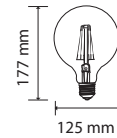

CLEAR GLASS-FILAMENT-GLOBE-G125-E27

Voltage/Frequency	AC:220-240V,50Hz
Beam Angle	300°
PF	>0.5
CRI	>80

SKU	Model	Watts	Lumens	EQ .Watts	Base	Shape	Size(mm)	Box Qty
214304 - 3000K WARM WHITE	VT-1983-N	6W	600	30W	E27	G125	Ø45x72	20
7427 - 6400K WHITE	VT-2147	6W	806	60W	E27	G125	Ø125x177	20
214422 - 3000K WARM WHITE 214423 - 4000K DAY WHITE 214424 - 6500K WHITE	VT-1979-N	10W	1055	60W	E27	G125	Ø125x173	20
217453 - 3000K WARM WHITE 217454 - 4000K DAY WHITE 217455 - 6500K WHITE	VT-2143-N	12W	1521	100W	E27	G125	Ø125x173	20