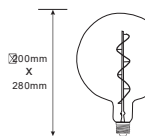

Voltage/Frequency	AC:220-240V,50Hz
Beam Angle	300°
PF	>0.5
CRI	>80