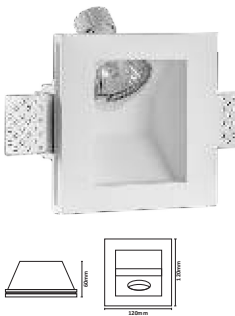

RECESSED FITTING GU10

Model No: **VT-11009S**
SKU: **6773**
Base: **GU10**
Material: **Plaster**
Color: **White**
Size(mm): **120x120x60**
Cutting Size: **125x125**
Box Qty: **24**