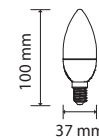

LED CANDLE BULBS-E14

Voltage/Frequency	AC:220-240V,50Hz
Beam Angle	180°
PF	>0.5
CRI	>80

SKU	Model	Watts	Lumens	EQ .Watts	Base	Shape	Size(mm)	Box Qty
2984 - 3000K WARM WHITE 2985 - 4000K DAY WHITE 2986 - 6500K WHITE	VT-2323	2.9W	250	25W	E14	Candle	Ø36.5x100	200
214216 - 3000K WARM WHITE 214166 - 4000K DAY WHITE 214122 - 6500K WHITE	VT-1818-N	3.7W	320	25W	E14	Candle	Ø37x100	200
2142151 - 3000K WARM WHITE 2142581 - 4000K DAY WHITE 2142411 - 6500K WHITE	VT-1855-N	4.5W	470	40W	E14	Candle	Ø36.5x100	200
211111 - 3000K WARM WHITE 211121 - 4000K DAY WHITE 211131 - 6500K WHITE	VT-268	6.5W	600	45W	E14	Candle	Ø36.5x100	10