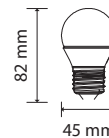

SKU	Model	Watts	Lumens	EQ .Watts	Base	Shape	Size(mm)	Box Qty
214160 - 3000K WARM WHITE 214162 - 4000K DAY WHITE 214207 - 6500K WHITE	VT-1830-N	3.7W	320	25W	E27	G45	Ø45x80	200
217407 - 3000K WARM WHITE 217408 - 4000K DAY WHITE 217409 - 6500K WHITE	VT-1879N-N	4.5W	470	40W	E27	G45	Ø46x82	200
23878 - 3000K WARM WHITE 23879 - 4000K DAY WHITE 23880 - 6500K WHITE	VT-290	6.5W	600	45W	E27	G45	45x80	200