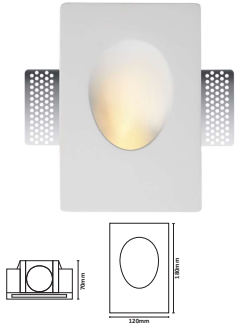

RECESSED FITTING GU10

Model No: **VT-11007**
SKU: **6770**
Base: **GU10**
Material: **Plaster**
Color: **White**
Size(mm): **180x120x70**
Cutting Size: **185x125**
Box Qty: **12**