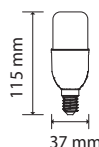

LED THERMOPLASTIC BULBS-T37-E14

Voltage/Frequency	AC:220-240V,50Hz
Life Span	20,000 hr
PF	>0.5
CRI	>80

SKU	Model	Watts	Lumens	EQ .Watts	Base	Shape	Size	Box Qty
21267 | 3000K WARM WHITE 21268 | 4000K DAY WHITE	VT-248-N	7.5W	660	50w	E14	T37	Ø37x100mm	200