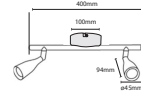

SKU	Model	Watts	Lumens	Unit Color	Size(mm)	Box Qty
218266 - 3000K WARM WHITE	VT-810-W-N	9W	840	White	400x100x94	12
8267 - 3000K WARM WHITE	VT-810-B	9W	720	Black	400x100x94	12
218269 - 4000K DAY WHITE	VT-810-B-N	9W	840	Black	400x100x94	12