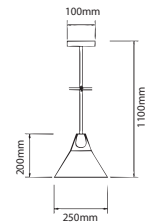

MODERN WOODEN TOP WHITE

SKU	Model	Material:	Aluminium+Wood
3756	VT-7425-WH	Holder:	E27
		Dimension:	250x200x1100mm
		Box Qty:	8