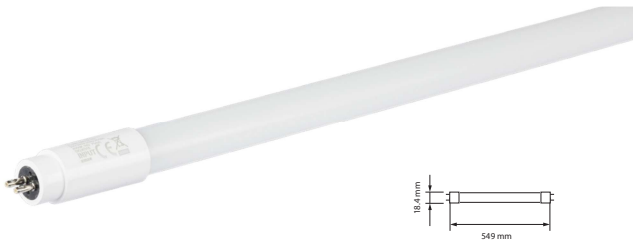

T5 GLASS TUBES

Holder	G5
Voltage/Frequency	AC:220-240V,50Hz
PF	>0.7
CRI	>80
Beam Angle	160°
On/off	>15,000
Body Type	Glass
Instant start	0-100% in < 1s

SKU	Model	Watts	Lumens	Size	Box Qty
216318 - 4000K DAY WHITE 216319 - 6500K WHITE	VT-6005-N	8W	880	19x600	25
216320 - 4000K DAY WHITE 216321 - 6500K WHITE	VT-1225-N	16W	1760	19x1200	25