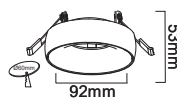

RECESSED FITTING GU10

Model No: **VT-980-B**
SKU: **6696**
Base: **GU10**
Material: **Aluminum**
Color: **Black+black**
Size(mm): **92x53**
Cutting Size: **60**
Box Qty: **50**

RECESSED FITTING GU10

Model No: **VT-980-GB**
SKU: **6697**
Base: **GU10**
Material: **Aluminum**
Color: **Golden+Black**
Size(mm): **92x53**
Cutting Size: **60**
Box Qty: **50**