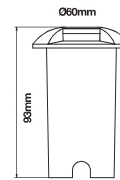

SKU	Model	Watts	Lumens	Size(mm)	Box Qty
1471 - 6500K WHITE	VT-1171-W	1W	10	Ø60X93mm	50
211469 - 3000K WARM WHITE 211471 - 6400K WHITE	VT-1171-W-N	1W	50	Ø60X93mm	50