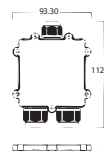

WATERPROOF BOX TERMINAL BLOCK

Model No: VT-871-B
SKU: 5982
Wire Range : 0.5~4mm²
Voltage: AC:450V
Cable Diameter: 8-12mm
Ampere: 24A
Fire Retardant Level: V2
Box Qty: 100