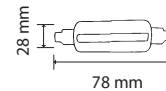

LED BULBS-R7S

Voltage/Frequency	AC:220-240V,50Hz
Beam Angle	
PF	>0.5
CRI	>80

SKU	Model	Watts	Lumens	EQ .Watts	Base	Shape	Size(mm)	Box Qty
212713 - 3000K WARM WHITE 212714 - 4000K DAY WHITE 212715 - 6500K WHITE	VT-2237-N	7W	700	50W	R7S	R7S	Ø28x78	200