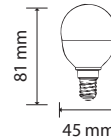

SKU	Model	Watts	Lumens	EQ .Watts	Base	Shape	Size(mm)	Box Qty
214123 - 3000K WARM WHITE 214174 - 4000K DAY WHITE 214124 - 6500K WHITE	VT-1819-N	3.7W	320	25W	E14	P45	Ø45x80	200
2142501 - 3000K WARM WHITE 2142511 - 4000K DAY WHITE 2142521 - 6500K WHITE	VT-1880N-N	4.5W	470	40W	E14	P45	Ø36.5x100	200
24018 - 3000K WARM WHITE 24019 - 4000K DAY WHITE 24020 - 6500K WHITE	VT-270	6.5W	600	45W	E14	P45	Ø45x80	200