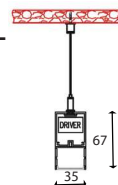

- 30,000 hr Lifespan
- AC:200-240V,50/60Hz
- 1.5 Meter Wire Length
- Aluminium Body
- 120° Beam Angle

SKU	Unit Color	Model	Watts	Lumens	Box Qty	Size
21374 | 4000K DAY WHITE 21600 | 6400K WHITE	Black	VT-7-40-B-N	40W	3270	12	1194x35x67mm
21375 | 4000K DAY WHITE 21601 | 6400K WHITE	Silver	VT-7-40-S-N	40W	3300	12	1194x35x67mm
21376 | 4000K DAY WHITE 21602 | 6400K WHITE	White	VT-7-40-W-N	40W	3270	12	1194x35x67mm