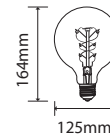

SKU	Model	Watts	Lumens	EQ .Watts	Base	Shape	Size(mm)	Box Qty
217475 - 1800K WARM WHITE	VT-2195-N	4W	200	20W	E27	G125	Ø125x164	20