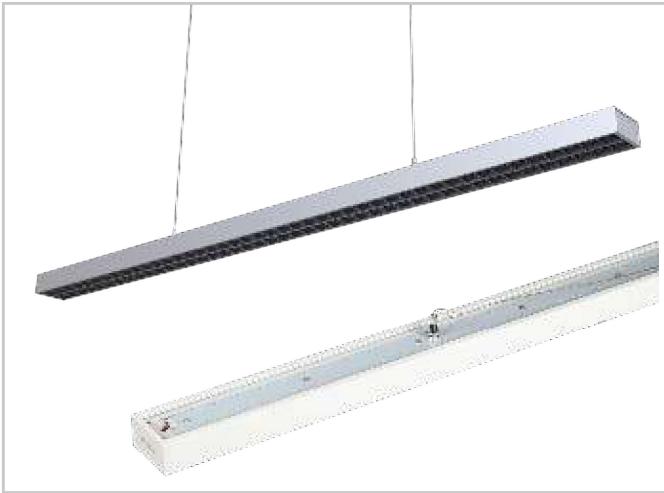

UP & DOWN LINEAR LIGHTS (NON-LINKABLE)

- 30,000 hr Lifespan
- AC:100-240V,50Hz
- Aluminium Body
- 1-10V Dimmable
- 1.5 Meter Wire Length
- Beam angle: Up-110°, Down-50°

SKU	Unit Color	Model	Watts	Lumens	Box Qty	Size
607 | 4000K DAY WHITE	Silver	VT-7-61-S	UP 30W DOWN 30W	UP-3300 DOWN-3300	8	1179x64x35mm
606 | 4000K DAY WHITE	White	VT-7-61-W	UP 30W DOWN 30W	UP-3300 DOWN-3300	8	1179x64x35mm