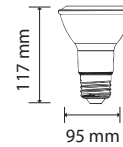

SKU	Model	Watts	Lumens	EQ .Watts	Base	Shape	Size(mm)	Box Qty
23889 - 3000K WARM WHITE 24037 - 4000K DAY WHITE	VT-230	11W	800	90W	E27	PAR30	95x120	30
23890 - 3000K WARM WHITE 23891 - 4000K DAY WHITE 23892 - 6500K WHITE	VT-238	12.8W	930	105W	E27	PAR38	121x130	30