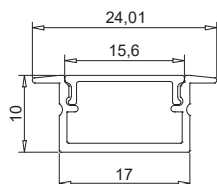

MOUNTING KIT SILVER WITH DIFFUSER

Model	SKU	Size(mm)	Color	Box Qty
VT-71007	24106	2000x24.01x10	Silver	50