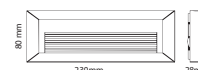

SKU	Model	Watts	Lumens	Unit Color	Size(mm)	Box Qty
211326 - 4000K DAY WHITE	VT-1162-W	3W	110	White	230x80x28	50
211329 - 3000K WARM WHITE 211328 - 4000K DAY WHITE	VT-1162-B	3W	110	Black	230x80x28	50
211331 - 3000K WARM WHITE 211330 - 4000K DAY WHITE	VT-1162-G	3W	110	Grey	230x80x28	50