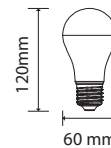

LED THERMOPLASTIC BULBS-A60-E27

Voltage/Frequency	AC:220-240V,50Hz
Life Span	30,000 hr
PF	>0.7
CRI	>80