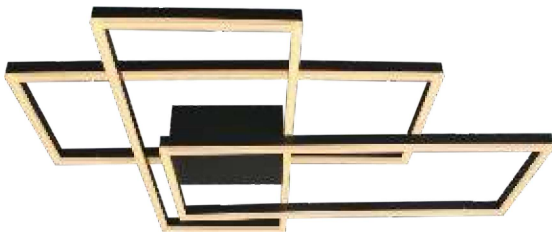

DESIGNER SERIES SURFACE LIGHT

AC:220-240V,50Hz

>80 CRI

Aluminum+Silicone Body

20,000 hr lifespan

IP20 Rating

SKU	Model	Watts	Lumens	Size(mm)	Unit Color	Box Qty
15347 - 3000K WARM WHITE	VT-7926	47W	5010	905x670x100mm	Black	1