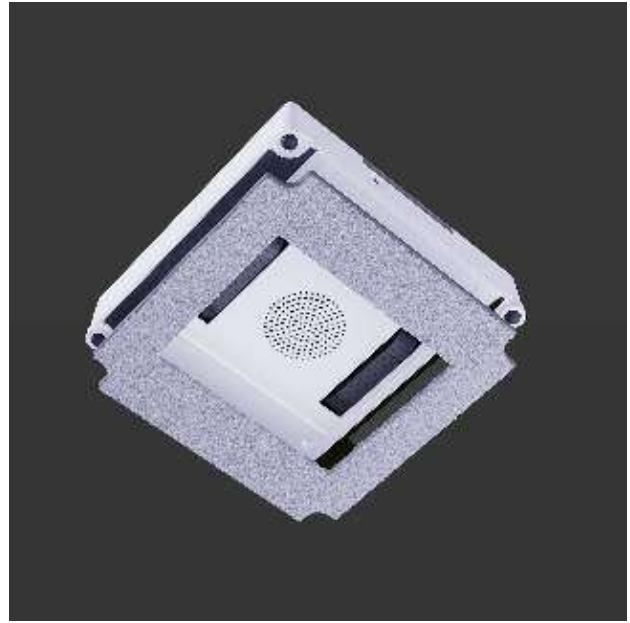

ROBOTIC WINDOW CLEANER

Built-in Optocoupler Sensor Anti-falling and Smart Frameless detecting make window cleaning be more safe.

With anti-fall function, when the robot cleans window which may have one side without frame, the sensors detects frameless edge and withdraw timely to avoid falling down

Large Suction Power, firmly attach to the glass
Easily clean stubborn stains without damaging glass. with anti-fall function and 2200-3200 Pa suction power

- 72 Watts Robotic Smart Window Cleaner
- Compatible with Amazon Alexa, google and Tuya App
- Large capacity dual water tanks total in 100ML
- 2500-3000Pa strong suction power
- Wireless remote control
- Automatic water spray to left/ right/ down
- UPS power-failure protection for more than 20mins
- Powerful steady-climbing system & industry-leading anti-slip driving system
- Multi-tier all-round safety protections
- Intelligent path planning
- Automatically return to the original position when the work is finished
- New noise reduction technology 62dB

SKU	Model	Box Qty
23332	VT-5558	4