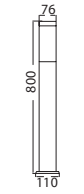

BOLLARD LAMPS WITH SENSOR

SKU v	Model	Box Qty
8960	VT-838-SS80	6
Material:	Stainless Steel+PC Diffuser	
Max.Watts:	60W	
Detection Angle:	100°	
Detection Range:	2-8M	
Ambient Light:	2-200Lux	
Time Delay:	5sec to 5min	
Holder:	E27	
IP Rating:	IP44	
Dimension:	76x110x800mm