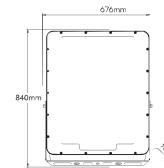

SKU	Model	Watts	Lumens	Size(mm)	Box Qty
23870 - 4000K DAY WHITE 23697 - 6500K WHITE	VT-1055-1	1000W	160000	676x74x840	1