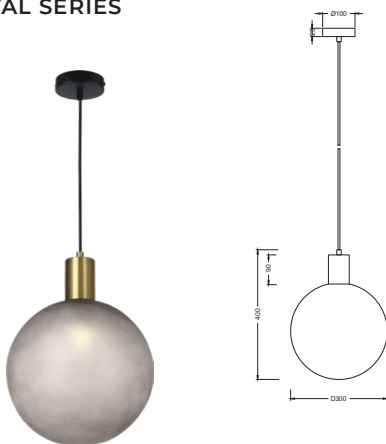

GLASS METAL SERIES

NEW

SKU	Model	Material:	Glass+Aluminium+Metal
24133	VT-89025-SE	Holder:	E27
		Dimension:	300x100x400mm
		Box Qty:	1