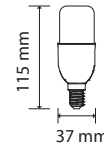

LED BULBS T37

Voltage/Frequency	AC:220-240V,50Hz
Beam Angle	230°
PF	>0.5
CRI	>80

SKU	Model	Watts	Lumens	EQ .Watts	Base	Shape	Size(mm)	Box Qty
24033 - 3000K WARM WHITE 24034 - 4000K DAY WHITE 24035 - 6500K WHITE	VT-237	7.5W	660	50W	E27	T37	37x100	200