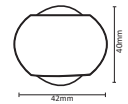

SKU	Model	Watts	Lumens	Unit Color	Size(mm)	Box Qty
10584 - 3000K WARM WHITE 10586 - 4000K DAY WHITE	VT-2502-B	2W	200	Black	42x40	100
10585 - 3000K WARM WHITE 10587 - 4000K DAY WHITE	VT-2502-W	2W	200	White	42x40	100