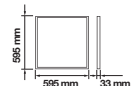

SKU	Model	Watts	Lumens	Size(mm)	Box Qty
23765 - 4000K DAY WHITE 23766 - 6500K WHITE	VT-61037	36W	4320	595x595x33.5	10