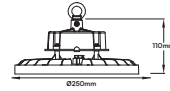

AC:220-240V, 50/60Hz

90° Beam Angle

>0.9 PF

>80 CRI

Aluminium Body

50,000 hr lifespan