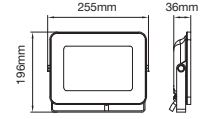

COLOR FLOODLIGHTS

Voltage/Frequency AC:220-240V,50Hz
CRI >70

SKU	Model	Watts	Lumens	Size(mm)	Box Qty
24155 - RGB+6500K	VT-44038	30W	2310	185x29x160	20
24156 - RGB+6500K	VT-44059	50W	4000	216x32x171	8