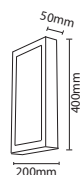

SKU	Model	Watts	Lumens	Unit Color	Size(mm)	Box Qty
10558 - 3000K WARM WHITE	VT-1188	20W	2300	Black	200x50x400