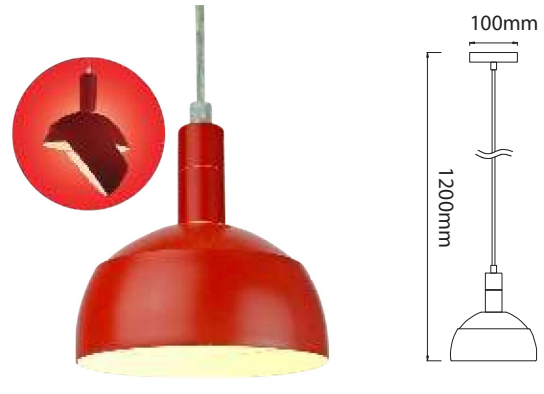

PENDANT ALUMINIUM SHADE RED

SKU	Model	Material:	Plastic+Aluminium
3924	VT-7100-R	Holder:	E14
		Dimension:	180x100x1200mm
		Box Qty:	12