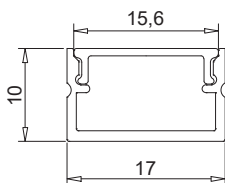

NEW

MOUNTING KIT SILVER WITH DIFFUSER

Model	SKU	Size(mm)	Color	Box Qty
VT-71007	24106	2000x24.01x10	Silver	50

NEW

MOUNTING KIT SILVER WITH DIFFUSER

Model	SKU	Size(mm)	Color	Box Qty
VT-71008	24107	2000x17x10	Silver	50