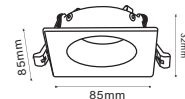

RECESSED FITTING GU10

Model No: **VT-931-WB**
SKU: **6645**
Base: **GU10**
Material: **PC**
Color: **White+Black**
Size(mm): **85x40**
Cutting Size: **72**
Box Qty: **50**

RECESSED FITTING GU10

Model No: **VT-932-W**
SKU: **6650**
Base: **GU10**
Material: **PC**
Color: **White+White**
Size(mm): **85x85x40**
Cutting Size: **72**
Box Qty: **50**

RECESSED FITTING GU10

Model No: **VT-931-B**
SKU: **6646**
Base: **GU10**
Material: **PC**
Color: **Black+Black**
Size(mm): **85x40**
Cutting Size: **72**
Box Qty: **50**

RECESSED FITTING GU10

Model No: **VT-932-WB**
SKU: **6651**
Base: **GU10**
Material: **PC**
Color: **White+Black**
Size(mm): **85x85x40**
Cutting Size: **72**
Box Qty: **50**

RECESSED FITTING GU10

Model No: **VT-931-WC**
SKU: **6647**
Base: **GU10**
Material: **PC**
Color: **White+Chrome**
Size(mm): **85x40**
Cutting Size: **72**
Box Qty: **50**

RECESSED FITTING GU10

Model No: **VT-932-B**
SKU: **6652**
Base: **GU10**
Material: **PC**
Color: **Black+Black**
Size(mm): **85x85x40**
Cutting Size: **72**
Box Qty: **50**

RECESSED FITTING GU10

Model No: **VT-931-WG**
SKU: **6648**
Base: **GU10**
Material: **PC**
Color: **White+Gold**
Size(mm): **85x40**
Cutting Size: **72**
Box Qty: **50**

RECESSED FITTING GU10

Model No: **VT-932-WC**
SKU: **6653**
Base: **GU10**
Material: **PC**
Color: **White+Chrome**
Size(mm): **85x85x40**
Cutting Size: **72**
Box Qty: **50**

RECESSED FITTING GU10

Model No: **VT-931-WRG**
SKU: **6649**
Base: **GU10**
Material: **PC**
Color: **White+Rose Gold**
Size(mm): **85x40**
Cutting Size: **72**
Box Qty: **50**

RECESSED FITTING GU10

Model No: **VT-932-WG**
SKU: **6654**
Base: **GU10**
Material: **PC**
Color: **White+Gold**
Size(mm): **85x85x40**
Cutting Size: **72**
Box Qty: **50**