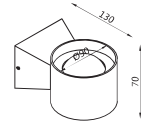

SKU	Model	Watts	Lumens	Unit Color	Size(mm)	Box Qty
10443 - 3000K WARM WHITE 10444 - 4000K DAY WHITE	VT-1179-W	5W	465	White	90x70x130	20
10445 - 3000K WARM WHITE 10446 - 4000K DAY WHITE	VT-1179-B	5W	465	Black	90x70x130	20
23007 - 3000K WARM WHITE	VT-7504-B	10W	950	Black	135x100	10
23008 - 3000K WARM WHITE	VT-7504-W	10W	950	White	135x100	10