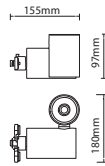

COB TRACK LIGHTS

- AC:220-240V,50/60Hz Input Voltage

- 24° Beam Angle

- >0.9 PF

- >95 CRI

- Aluminium Body

- 30,000 hr lifespan