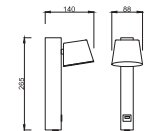

SKU	Model	Watts	Lumens	Unit Color	Size(mm)	Box Qty
23406 - 3000K WARM WHITE	VT-10112	8W	900	Black	265x140x88mm