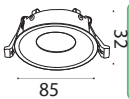

RECESSED FITTING GU10

Model No: **VT-931-WB**
SKU: **6645**
Base: **GU10**
Material: **PC**
Color: **White+Black**
Size(mm): **85x40**
Cutting Size: **72**
Box Qty: **50**

RECESSED FITTING GU10

Model No: **VT-932-W**
SKU: **6650**
Base: **GU10**
Material: **PC**
Color: **White+White**
Size(mm): **85x85x40**
Cutting Size: **72**
Box Qty: **50**

RECESSED FITTING GU10

Model No: **VT-931-B**
SKU: **6646**
Base: **GU10**
Material: **PC**
Color: **Black+Black**
Size(mm): **85x40**
Cutting Size: **72**
Box Qty: **50**

RECESSED FITTING GU10

Model No: **VT-932-WB**
SKU: **6651**
Base: **GU10**
Material: **PC**
Color: **White+Black**
Size(mm): **85x85x40**
Cutting Size: **72**
Box Qty: **50**

RECESSED FITTING GU10

Model No: **VT-931-WC**
SKU: **6647**
Base: **GU10**
Material: **PC**
Color: **White+Chrome**
Size(mm): **85x40**
Cutting Size: **72**
Box Qty: **50**

RECESSED FITTING GU10

Model No: **VT-932-B**
SKU: **6652**
Base: **GU10**
Material: **PC**
Color: **Black+Black**
Size(mm): **85x85x40**
Cutting Size: **72**
Box Qty: **50**

RECESSED FITTING GU10

Model No: **VT-931-WG**
SKU: **6648**
Base: **GU10**
Material: **PC**
Color: **White+Gold**
Size(mm): **85x40**
Cutting Size: **72**
Box Qty: **50**

RECESSED FITTING GU10

Model No: **VT-932-WC**
SKU: **6653**
Base: **GU10**
Material: **PC**
Color: **White+Chrome**
Size(mm): **85x85x40**
Cutting Size: **72**
Box Qty: **50**

RECESSED FITTING GU10

Model No: **VT-931-WRG**
SKU: **6649**
Base: **GU10**
Material: **PC**
Color: **White+Rose Gold**
Size(mm): **85x40**
Cutting Size: **72**
Box Qty: **50**

RECESSED FITTING GU10

Model No: **VT-932-WG**
SKU: **6654**
Base: **GU10**
Material: **PC**
Color: **White+Gold**
Size(mm): **85x85x40**
Cutting Size: **72**
Box Qty: **50**