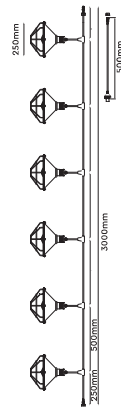

STRING LIGHTS

SKU	Model	Box Qty
8974	VT-717S	1Pc

IP Rating: IP65
Holder Type: E27
Max Watts: 60W x6
Lampshade: Black ø250mm (Galvanized Iron)
Bulb Holder: Brushed Brown Bronze ø49mm (Aluminium)
Cable: Black (H05RN-F-3×1mm²)
L/S Wireguard: Black ø256mm (Galvanized Iron)
Catenary Length: 3M Total Length (6 Luminaires at 50cm spacing)