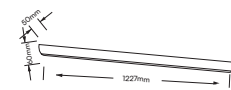

SKU	Unit Color	Model	Watts	Lumens	Box Qty	Size
23345 | 3IN1	Black	VT-7-35-B	36W	2880	6	1227x50x60mm
23346 | 3IN1	White	VT-7-35-W	36W	2880	6	1227x50x60mm
23347 | 3IN1	Matt Grey	VT-7-35-MG	36W	2880	6	1227x50x60mm
23348 | 3IN1	Gold	VT-7-35-G	36W	2880	6	1227x50x60mm