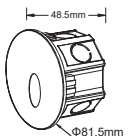

SKU	Model	Watts	Lumens	Unit Color	Size(mm)	Box Qty
24010 - 3IN1	VT-10184	3W	170	Black	81.5x48.5	50