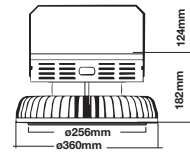

LED HIGHBAYS

- 120° Beam Angle
- 50,000 hr lifespan
- On/Off cycle: >25000
- Instant start: 0-100% in <1s
- AC:100-277V, 50/60Hz
- Die cast Aluminium
- PF: >0.9
- CRI:>80

SKU	Model	Watts	Lumens	Box Qty	Size
509 | 4000K DAY WHITE	VT-9-500	500W	60000	1 pcs	ø360x306mm

SKU	Description
571	Aluminium Reflector-120°

SKU	Description
586	PC Dustproof Cover