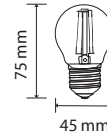

Voltage/Frequency	AC:220-240V,50Hz
Beam Angle	300°
PF	>0.5
CRI	>80

SKU	Model	Watts	Lumens	EQ .Watts	Base	Shape	Size(mm)	Box Qty
2853 - 6400K WHITE 2851 - 2700K WARM WHITE	VT-2386	6W	800	60W	E27	G45	Ø45x72	100