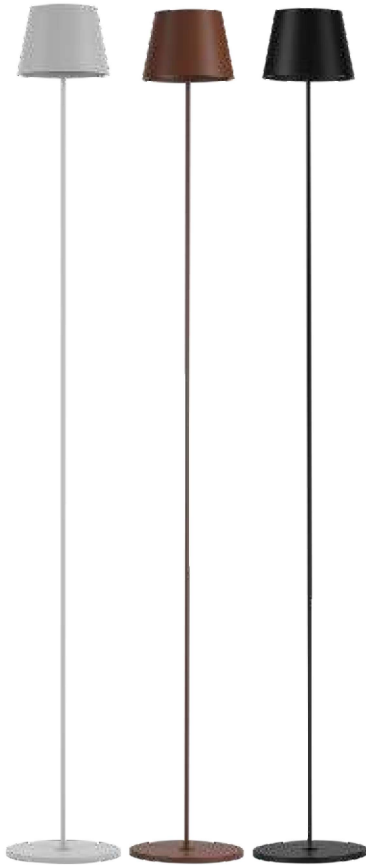

**RECHARGEABLE & ADJUSTABLE FLOOR LAMP
-TOUCH CONTROL**