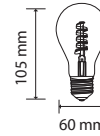

AMBER COVER -LED FILAMENT BULBS

Voltage/Frequency	AC:220-240V,50Hz
Beam Angle	300°
PF	>0.5
CRI	>80

SKU	Model	Watts	Lumens	EQ .Watts	Base	Shape	Size(mm)	Box Qty
217335 - 1800K WARM WHITE	VT-2154-N	4W	220	40W	E27	A60	Ø60x105	100