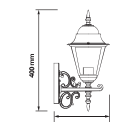

SKU	Model	Box Qty
7520	VT-760-W	12

Material: Aluminium+Glass
Max.Watts: 60W
Holder: E27
IP Rating: IP44
Dimension: 225x400x148mm