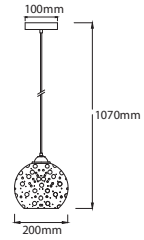

3D GLASS BLACK CANOPY

SKU	Model	Material:	Glass
40121	VT-7206	Holder:	E27
		Dimension:	ø200x100x1070mm
		Box Qty:	8