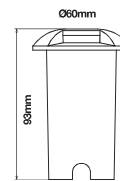

SKU	Model	Watts	Lumens	Size(mm)	Box Qty
1468 - 6500K WHITE	VT-1161-B	1W	10	Ø60X93mm	50
211466 - 3000K WARM WHITE 211468 - 6400K WHITE	VT-1161-B-N	1W	50	Ø60X93mm	50