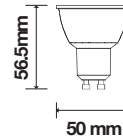

NEW

GU10 SPOTLIGHT MILKY COVER-100°

Voltage/Frequency	AC:220-240V,50Hz
PF	>0.5
CRI	>80

SKU	Model	Watts	Lumens	EQ .Watts	Base	Beam Angle	Size(mm)	Box Qty
2987 - 3000K WARM WHITE 2989 - 6500K WHITE	VT-2333	2.9W	250	25W	GU10	100°	50x56.5	200
212988 - 4000K DAY WHITE	VT-2333-N	2.9W	250	25W	GU10	100°	50x56.5	200
218781 - 3000K WARM WHITE 218791 - 4000K DAY WHITE 218801 - 6500K WHITE	VT-271	10W	1000	70W	GU10	100°	50x56.5	10