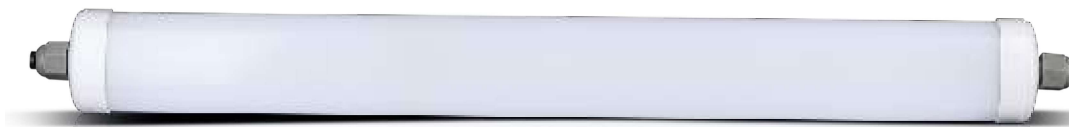

WATERPROOF FITTINGS-180CM

- SMD LED Type
- 30,000 hr lifespan
- 120° Beam Angle
- AC:200-240V,50/60Hz
- CRI: >80
- PF: >0.9

SKU	Model	Watts	Lumens	Box Qty	Diagram	Size
680 | 4000K DAY WHITE	VT-180	60W	5400	9 pcs		1800x65x58mm