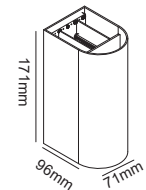

NEW LED UP-DOWN WALL LIGHTS CCT

AC:220-240V, 50Hz
Adjustable 0°-90° Beam Angle
>90 CRI
Aluminium Body
IP65 IP Rating

SKU	Model	Watts	Lumens	Unit Color	Size(mm)
24348 - 2700K+3200K+4000K - WARM WHITE+DAY WHITE	VT-120113-W	10W	1250	White	71x96x171
24349 - 2700K+3200K+4000K - WARM WHITE+DAY WHITE	VT-120113-B	10W	1250	Black	71x96x171
24350 - 2700K+3200K+4000K - WARM WHITE+DAY WHITE	VT-120113-C	10W	1250	Corten	71x96x171