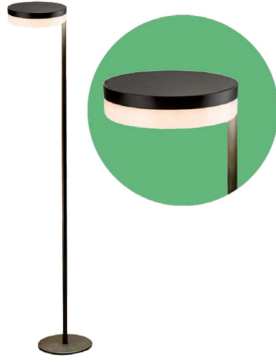

LED SOLAR BOLLARD LIGHT

Charging Time: 8-10 hr
Working Time: 6-8 hr
IP Rating: IP54
Body Type: Aluminium+PC

SKU	Model	Watts	Lumens	Battery	Size(mm)	Box Qty
23011 - 3000K WARM WHITE	VT-1137	2W	120	3.7V-2000mAh	800x180x270	4