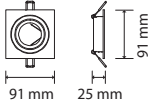

RECESSED FITTING-SQUARE-GU10

Model No: **VT-782SQ-WH**
SKU: **3605**
Base: **1XGU10**
Material: **Aluminium**
Color: **White**
Size(mm): **91x91x25**
Cutting Size: **75x75**
Box Qty: **100**

RECESSED FITTING-SQUARE-GU10

Model No: **VT-784SQ-AB**
SKU: **3610**
Base: **3XGU10**
Material: **Aluminium**
Color: **Aluminium Brush**
Size(mm): **255x91x25**
Cutting Size: **235x75**
Box Qty: **50**

RECESSED FITTING-SQUARE-GU10

Model No: **VT-782SQ-AB**
SKU: **3606**
Base: **1XGU10**
Material: **Aluminium**
Color: **Aluminium Brush**
Size(mm): **91x91x25**
Cutting Size: **75x75**
Box Qty: **100**

RECESSED FITTING-ROUND-GU10

Model No: **VT-7227RD-WH**
SKU: **3469**
Base: **GU10**
Material: **Ferrum**
Color: **White**
Size(mm): **Ø99x30.8**
Cutting Size: **Ø74**
Box Qty: **100**

RECESSED FITTING-SQUARE-GU10

Model No: **VT-783SQ-WH**
SKU: **3607**
Base: **2XGU10**
Material: **Aluminium**
Color: **White**
Size(mm): **173x91x25**
Cutting Size: **155x75**
Box Qty: **50**

RECESSED FITTING-ROUND-GU10

Model No: **VT-7227RD-SN**
SKU: **3470**
Base: **GU10**
Material: **Ferrum**
Color: **Satin Nickel**
Size(mm): **Ø99x30.8**
Cutting Size: **Ø74**
Box Qty: **100**

RECESSED FITTING-SQUARE-GU10

Model No: **VT-783SQ-AB**
SKU: **3608**
Base: **GU10**
Material: **Aluminium**
Color: **Aluminium Brush**
Size(mm): **173x91x25**
Cutting Size: **155x75**
Box Qty: **50**

RECESSED FITTING-ROUND-GU10

Model No: **VT-7227RD-SS**
SKU: **3471**
Base: **GU10**
Material: **Ferrum**
Color: **Stainless Steel**
Size(mm): **Ø99x30.8**
Cutting Size: **Ø74**
Box Qty: **100**

RECESSED FITTING-SQUARE-GU10

Model No: **VT-784SQ-WH**
SKU: **3609**
Base: **3XGU10**
Material: **Aluminium**
Color: **White**
Size(mm): **255x91x25**
Cutting Size: **235x75**
Box Qty: **50**

RECESSED FITTING-ROUND-GU10

Model No: **VT-786**
SKU: **3612**
Base: **GU10**
Material: **Aluminium**
Color: **White**
Size(mm): **88x38**
Cutting Size: **Ø75**
Box Qty: **100**