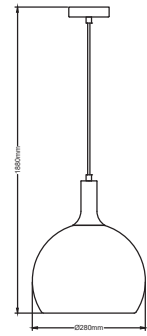

METAL SERIES

NEW

SKU	Model	Material:	Ceramic+Metal
24127	VT-89020-W	Holder:	E27
		Dimension:	280x218x1880mm
		Box Qty:	1