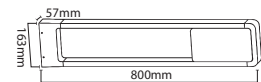

SKU	Model	Watts	Lumens	Unit Color	Size(mm)	Box Qty
20116 | 3000K WARM WHITE 20117 | 4000K DAY WHITE 20118 | 6400K WHITE	VT-33-White	10W	900	White	163x57x800mm	5
20113 | 3000K WARM WHITE 20115 | 6400K WHITE	VT-33-Black	10W	650	Black	163x57x800mm	5
2120114 | 4000K DAY WHITE	VT-33-Black-N	10W	650	Black	163x57x800mm	5