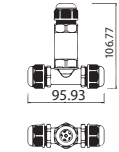

WATERPROOF BOX TERMINAL BLOCK

Model No: VT-869-W
SKU: 5979
Wire Range : 0.5~4mm²
Voltage: AC:450V
Cable Diameter: 8-12mm
Ampere: 24A
Fire Retardant Level: V2
Box Qty: 200