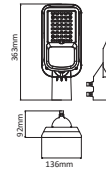

NEW LED SLIM STREETLIGHTS

AC:120-240V,50/60Hz

90° Beam Angle

>0.9 PF

>70 CRI

25,000 hr lifespan