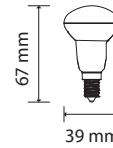

NEW

LED REFLECTOR BULB

Voltage/Frequency	AC:220-240V, 50Hz
Beam Angle	120°
PF	>0.4
CRI	>80

SKU	Model	Watts	Lumens	EQ .Watts	Base	Shape	Size(mm)	Box Qty
23893 - 3000K WARM WHITE	VT-239	2.9W	250	25W	E14	R39	39x67	200
23894 - 3000K WARM WHITE 23895 - 4000K DAY WHITE 23896 - 6500K WHITE	VT-250	4.8W	470	40W	E14	R50	50x85	200
23897 - 3000K WARM WHITE 23898 - 4000K DAY WHITE 23899 - 6500K WHITE	VT-263	8.5W	806	60W	E27	R63	63x100	100
23900 - 4000K DAY WHITE	VT-280	11W	1055	75W	E27	R80	80x112	100

NEW

LED PAR BULBS-E27

Voltage/Frequency	AC:220-240V,50Hz
Beam Angle	40°
PF	>0.7
CRI	>80

SKU	Model	Watts	Lumens	EQ .Watts	Base	Shape	Size(mm)	Box Qty
23889 - 3000K WARM WHITE 24037 - 4000K DAY WHITE	VT-230	11W	800	90W	E27	PAR30	95x120	30
23890 - 3000K WARM WHITE 23891 - 4000K DAY WHITE 23892 - 6500K WHITE	VT-238	12.8W	930	105W	E27	PAR38	121x130	30

LED BIG BULBS

Voltage/Frequency	AC:220-240V,50Hz
Beam Angle	160°
PF	>0.7
CRI	>80

SKU	Model	Watts	Lumens	EQ .Watts	Base	Shape	Size(mm)	Box Qty
23568 - 4000K DAY WHITE 23569 - 6500K WHITE	VT-21020	20W	2060	NA	E27	T80	80x133	50
23570 - 4000K DAY WHITE 23571 - 6500K WHITE	VT-21031	30W	3210	NA	E27	T100	100x157	20
23572 - 4000K DAY WHITE 23573 - 6500K WHITE	VT-21040	40W	4320	NA	E27	T120	118x191	10
23574 - 4000K DAY WHITE 23575 - 6500K WHITE	VT-21050	50W	5400	NA	E27	T140	138x220	10
23576 - 4000K DAY WHITE 23577 - 6500K WHITE	VT-21065	60W	6600	NA	E27	T160	160x255	6