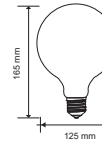

Voltage/Frequency	AC:220-240V,50Hz
Beam Angle	300°
PF	>0.45
CRI	>80

SKU	Model	Watts	Lumens	EQ .Watts	Base	Shape	Size(mm)	Box Qty
212706 - 3000K WARM WHITE	VT-2233-N	3W	40	NA	E27	G125	Ø125x165	20