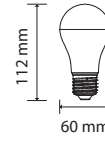

SKU	Model	Watts	Lumens	EQ .Watts	Base	Shape	Size(mm)	Box Qty
217240 - 3000K WARM WHITE 217241 - 4000K DAY WHITE 217242 - 6500K WHITE	VT-1900-N	8.5W	806	60W	E27	A60	Ø60x108	120
217352 - 3000K WARM WHITE 217353 - 4000K DAY WHITE 217354 - 6500K WHITE	VT-2113-N	10.5W	1055	75W	E27	A60	Ø60x110	120
212819 - 3000K WARM WHITE 212820 - 4000K DAY WHITE 212818 - 6500K WHITE	VT-2015-3PC-N	15W	1521	100W	E27	A65	Ø65x134	40