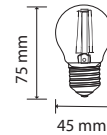

PINK COLOR BULBS-G45-E27

Voltage/Frequency	AC:220-240V,50Hz
Beam Angle	300°
PF	>0.4
CRI	>80

SKU	Model	Watts	Lumens	EQ .Watts	Base	Shape	Size(mm)	Box Qty
217410 - PINK	VT-2132-P-N	2W	60	10W	E27	G45	Ø45x72	100