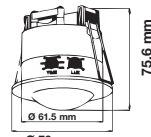

Sensor Type: Infrared
Detection Angle: 360°
Voltage: AC:220-240V,50/60Hz
Detection Distance: Max. 6m(<24°C)
Ambient Light: <3-2000LUX(adjustable)
Body Type: PC
IP Rating: IP20
Dimension: 76x75.6mm
Time Delay: Min. 10sec±3sec, Max. 15min±2min
Rated Load: Max 300W(LED)