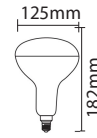

SKU	Model	Watts	Lumens	EQ .Watts	Base	Shape	Size(mm)	Box Qty
7468 - 6500K WHITE	VT-2198D	8W	600	50W	E27	R125	Ø125x182	24