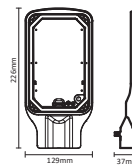

LED SLIM STREETLIGHTS