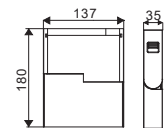

SKU	Model	Watts	Lumens	Size(mm)	Box Qty
7962 | 3000K WARM WHITE 7963 | 4000K DAY WHITE	VT-4210	10W	700	137x35x180mm	16
7964 | 3000K WARM WHITE 7965 | 4000K DAY WHITE	VT-4220	20W	1200	270x35x180mm	8