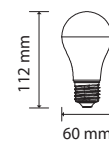

LED A60 BULBS-E27

Voltage/Frequency	AC:220-240V, 50Hz
Beam Angle	200°
PF	>0.5
CRI	>80