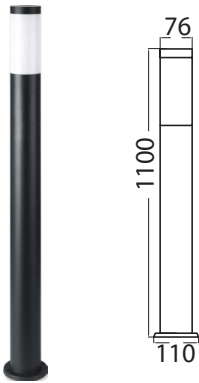

BOLLARD LAMPS

SKU	Model	Box Qty
8594	VT-838-B110	6

Material: Stainless Steel+PC Diffuser
Max.Watts: 60W
Holder: E27
IP Rating: IP44
Dimension: 76x110x1100mm