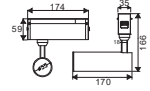

SKU	Model	Watts	Lumens	Size(mm)	Box Qty
7966 | 3000K WARM WHITE 7967 | 4000K DAY WHITE	VT-4215	15W	900	166x100x55mm	16