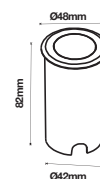

SKU	Model	Watts	Lumens	Size(mm)	Box Qty
211464 - 6500K WHITE	VT-1151-N	1W	50	Ø48X82mm	100