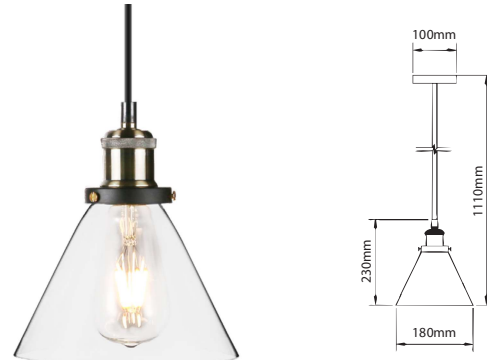

TRANSPARENT GLASS METAL SERIES

SKU	Model	Material:	Glass+Metal
3738	VT-7185	Holder:	E27
		Dimension:	180x230x1110mm
		Box Qty:	12