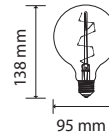

AMBER COVER -FILAMENT-GLOBE-E27

Voltage/Frequency	AC:220-240V,50Hz
Beam Angle	300°
PF	>0.4
CRI	>80

SKU	Model	Watts	Lumens	EQ .Watts	Base	Shape	Size(mm)	Box Qty
217146 - 2200K WARM WHITE	VT-2024-N	4W	350	35W	E27	G95	Ø95x138	20