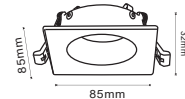

RECESSED FITTING GU10

Model No: **VT-931-WB**
SKU: **6645**
Base: **GU10**
Material: **PC**
Color: **White+Black**
Size(mm): **85x40**
Cutting Size: **72**
Box Qty: **50**

RECESSED FITTING GU10

Model No: **VT-932-W**
SKU: **6650**
Base: **GU10**
Material: **PC**
Color: **White+White**
Size(mm): **85x85x40**
Cutting Size: **72**
Box Qty: **50**

RECESSED FITTING GU10

Model No: **VT-931-B**
SKU: **6646**
Base: **GU10**
Material: **PC**
Color: **Black+Black**
Size(mm): **85x40**
Cutting Size: **72**
Box Qty: **50**

RECESSED FITTING GU10

Model No: **VT-932-WB**
SKU: **6651**
Base: **GU10**
Material: **PC**
Color: **White+Black**
Size(mm): **85x85x40**
Cutting Size: **72**
Box Qty: **50**

RECESSED FITTING GU10

Model No: **VT-931-WC**
SKU: **6647**
Base: **GU10**
Material: **PC**
Color: **White+Chrome**
Size(mm): **85x40**
Cutting Size: **72**
Box Qty: **50**

RECESSED FITTING GU10

Model No: **VT-932-B**
SKU: **6652**
Base: **GU10**
Material: **PC**
Color: **Black+Black**
Size(mm): **85x85x40**
Cutting Size: **72**
Box Qty: **50**

RECESSED FITTING GU10

Model No: **VT-931-WG**
SKU: **6648**
Base: **GU10**
Material: **PC**
Color: **White+Gold**
Size(mm): **85x40**
Cutting Size: **72**
Box Qty: **50**

RECESSED FITTING GU10

Model No: **VT-932-WC**
SKU: **6653**
Base: **GU10**
Material: **PC**
Color: **White+Chrome**
Size(mm): **85x85x40**
Cutting Size: **72**
Box Qty: **50**

RECESSED FITTING GU10

Model No: **VT-931-WRG**
SKU: **6649**
Base: **GU10**
Material: **PC**
Color: **White+Rose Gold**
Size(mm): **85x40**
Cutting Size: **72**
Box Qty: **50**

RECESSED FITTING GU10

Model No: **VT-932-WG**
SKU: **6654**
Base: **GU10**
Material: **PC**
Color: **White+Gold**
Size(mm): **85x85x40**
Cutting Size: **72**
Box Qty: **50**