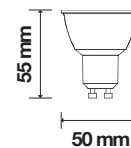

GU10 SPOTLIGHTS LENS-10°

Voltage/Frequency	AC:220-240V, 50Hz
PF	>0.5
CRI	>80

SKU	Model	Watts	Lumens	EQ .Watts	Base	Beam Angle	Size(mm)	Box Qty
24021 - 3000K WARM WHITE 21200271 - 4000K DAY WHITE	VT-249	6W	445	60W	GU10	10°	50x55	10