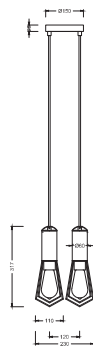

METAL SERIES

NEW

SKU	Model	Material:	Metal+Aluminum
24123	VT-89017	Holder:	2XE27
		Dimension:	230x150x317mm
		Box Qty:	6