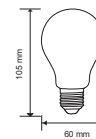

LED 3D FILAMENT BULBS A60

Voltage/Frequency	AC:220-240V,50/60Hz
Beam Angle	300°
PF	>0.45
CRI	>80

SKU	Model	Watts	Lumens	EQ .Watts	Base	Shape	Size(mm)	Box Qty
212704 - 3000K WARM WHITE	VT-2203-N	3W	20	NA	E27	A60	Ø60x105	100