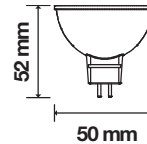

MR16 SPOTLIGHTS LENS-38°

Voltage/Frequency	AC:220-240V, 50Hz
PF	>0.5
CRI	>80