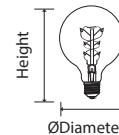

AMBER COVER -FILAMENT-GLOBE-E27

Voltage/Frequency	AC:220-240V,50/60Hz
Beam Angle	300°
PF	>0.5
CRI	>80

SKU	Model	Watts	Lumens	EQ .Watts	Base	Shape	Size(mm)	Box Qty
217217 - 1800K WARM WHITE	VT-2075-N	4.8W	300	30W	E27	G95	Ø95x138	20
217216 - 1800K WARM WHITE	VT-2085-N	4.8W	300	30W	E27	G125	Ø125x173	20
214473 - 2200K WARM WHITE	VT-1956-N	6W	550	55W	E27	G125	Ø125x173	20
217155 - 2200K WARM WHITE	VT-2018D-N	8W Dimmable	700	60W	E27	G125	Ø125x173	20