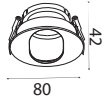

RECESSED FITTING ROUND-GU10

Model No: **VT-874-WC**
SKU: **3164**
Base: **GU10**
Material: **Aluminium+PC**
Color: **White+Chrome**
Size(mm): **80x42**
Cutting Size: **75**
Box Qty: **50**

RECESSED FITTING SQUARE-GU10

Model No: **VT-875-WC**
SKU: **3168**
Base: **GU10**
Material: **Aluminium+PC**
Color: **White+Chrome**
Size(mm): **85x85x62**
Cutting Size: **80x80**
Box Qty: **50**

RECESSED FITTING ROUND-GU10

Model No: **VT-443-W**
SKU: **10297**
Base: **GU10**
Material: **Iron+PC**
Color: **White+White**
Size(mm): **88x88x30**
Cutting Size: **75x75**
Box Qty: **100**

RECESSED FITTING SQUARE-GU10

Model No: **VT-876-RD**
SKU: **3169**
Base: **GU10**
Material: **Aluminium**
Color: **White**
Size(mm): **85x32**
Cutting Size: **75**
Box Qty: **50**

RECESSED FITTING SQUARE-GU10

Model No: **VT-875-WB**
SKU: **3165**
Base: **GU10**
Material: **Aluminium+PC**
Color: **White+Black**
Size(mm): **85x85x62**
Cutting Size: **80x80**
Box Qty: **50**

RECESSED FITTING SQUARE-GU10

Model No: **VT-876-SQ**
SKU: **3170**
Base: **GU10**
Material: **Aluminium**
Color: **White**
Size(mm): **85x85x32**
Cutting Size: **75**
Box Qty: **50**

RECESSED FITTING SQUARE-GU10

Model No: **VT-875-WG**
SKU: **3166**
Base: **GU10**
Material: **Aluminium+PC**
Color: **White+Gold**
Size(mm): **85x85x62**
Cutting Size: **80x80**
Box Qty: **50**

RECESSED FITTING SQUARE-GU10

Model No: **VT-797-WH**
SKU: **3630**
Base: **GU10**
Material: **Die Cast Aluminium**
Color: **White**
Size(mm): **142x100x100**
Cutting Size: **N/A**
Box Qty: **50**

RECESSED FITTING SQUARE-GU10

Model No: **VT-875-WR**
SKU: **3167**
Base: **GU10**
Material: **Aluminium+PC**
Color: **White+Rose Gold**
Size(mm): **85x85x62**
Cutting Size: **80x80**
Box Qty: **50**

RECESSED FITTING SQUARE-GU10

Model No: **VT-797-B**
SKU: **3631**
Base: **GU10**
Material: **Die Cast Aluminium**
Color: **Black**
Size(mm): **100x100x142**
Cutting Size: **N/A**
Box Qty: **50**