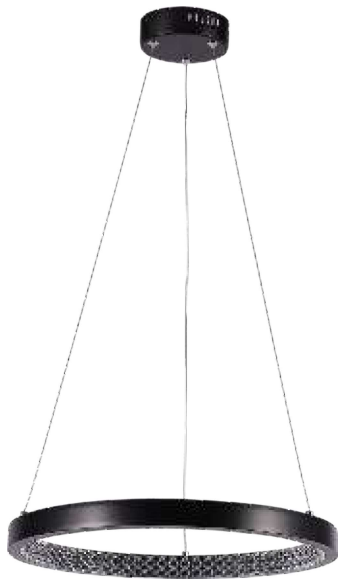

DESIGNER SOFT LIGHTS

AC:220-240V, 50/60Hz

120° Beam Angle

>80 CRI

20,000 hr lifespan

IP20 Rating

SKU	Model	Watts	Lumens	Size(mm)	Unit Color
10052 - 3000K WARM WHITE 10051 - 4000K DAY WHITE	VT-7823	19W	2160	400x1080	Black