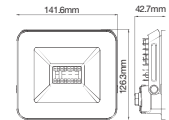

SKU	Model	Watts	Lumens	Size(mm)	Box Qty
5984 - RGB+3IN1	VT-5020-White	20W	1400	141.6x126.3x42.7	20
5985 - RGB+3IN1	VT-5020-Black	20W	1400	141.x126.36x42.7	20