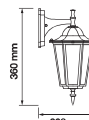

CEILING LAMP

SKU	Model	Box Qty
11825	VT-1226	8

Material: Aluminium+Plastic
Max.Watts: 60W
Holder: E27
IP Rating: IP44
Dimension: 200x870mm

CEILING LAMP

SKU	Model	Box Qty
7072	VT-752-B	10

Material: Aluminium+Glass
Max.Watts: 40W
Holder: E27
IP Rating: IP44
Dimension: 170x840mm