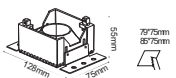

**RECESSED CHROME REFLECTOR FITTING
ROUND-GU10**

Model No: **VT-889**
SKU: **8879**
Base: **GU10**
Material: **Aluminium**
Color: **White+Chrome Reflector**
Size(mm): **ø140x50**
Cutting Size: **ø85/90**
Box Qty: **50**

RECESSED FITTING ROUND-GU10-IP44

Model No: **VT-981-B**
SKU: **6699**
Base: **GU10**
Material: **PC**
Color: **Black**
Size(mm): **92.5x33**
Cutting Size: **70**
Box Qty: **50**

**RECESSED CHROME REFLECTOR FITTING
SQUARE-GU10**

Model No: **VT-890**
SKU: **8880**
Base: **GU10**
Material: **Aluminium**
Color: **White+Chrome Reflector**
Size(mm): **128x75x55**
Cutting Size: **79/85x75**
Box Qty: **50**

RECESSED FITTING ROUND-GU10-IP44

Model No: **VT-981-SN**
SKU: **6700**
Base: **GU10**
Material: **PC**
Color: **Satin Nickel**
Size(mm): **92.5x33**
Cutting Size: **70**
Box Qty: **50**

NEW RECESSED FITTING ROUND-GU10-IP44

Model No: **VT-4201**
SKU: **24221**
Base: **GU10**
Material: **Aluminium**
Color: **White**
Size(mm): **85x33**
Cutting Size: **75**
Box Qty: **50**

RECESSED FITTING ROUND-GU10

Model No: **VT-872-WB**
SKU: **3153**
Base: **GU10**
Material: **Aluminium+PC**
Color: **White+Black**
Size(mm): **79x32**
Cutting Size: **72**
Box Qty: **50**

RECESSED FITTING ROUND-GU10

Model No: **VT-438-W**
SKU: **10296**
Base: **GU10**
Material: **Iron+PC**
Color: **White+White**
Size(mm): **87.50x31**
Cutting Size: **75**
Box Qty: **100**

RECESSED FITTING ROUND-GU10

Model No: **VT-872-WG**
SKU: **3154**
Base: **GU10**
Material: **Aluminium+PC**
Color: **White+Gold**
Size(mm): **79x32**
Cutting Size: **72**
Box Qty: **50**

RECESSED FITTING ROUND-GU10-IP44

Model No: **VT-981-W**
SKU: **6698**
Base: **GU10**
Material: **PC**
Color: **White**
Size(mm): **92.5x33**
Cutting Size: **70**
Box Qty: **50**

RECESSED FITTING ROUND-GU10

Model No: **VT-872-WR**
SKU: **3155**
Base: **GU10**
Material: **Aluminium+PC**
Color: **White+Rose Gold**
Size(mm): **79x32**
Cutting Size: **72**
Box Qty: **50**