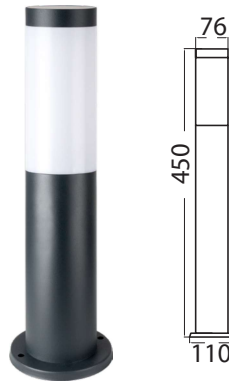

BOLLARD LAMPS

SKU	Model	Box Qty
8959	VT-838-G45	6

Material: Stainless Steel+PC Diffuser
Max.Watts: 60W
Holder: E27
IP Rating: IP44
Dimension: 76x110x450mm