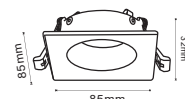

RECESSED FITTING GU10

Model No: **VT-931-WB**
SKU: **6645**
Base: **GU10**
Material: **PC**
Color: **White+Black**
Size(mm): **85x40**
Cutting Size: **72**
Box Qty: **50**

RECESSED FITTING GU10

Model No: **VT-932-W**
SKU: **6650**
Base: **GU10**
Material: **PC**
Color: **White+White**
Size(mm): **85x85x40**
Cutting Size: **72**
Box Qty: **50**

RECESSED FITTING GU10

Model No: **VT-931-B**
SKU: **6646**
Base: **GU10**
Material: **PC**
Color: **Black+Black**
Size(mm): **85x40**
Cutting Size: **72**
Box Qty: **50**

RECESSED FITTING GU10

Model No: **VT-932-WB**
SKU: **6651**
Base: **GU10**
Material: **PC**
Color: **White+Black**
Size(mm): **85x85x40**
Cutting Size: **72**
Box Qty: **50**

RECESSED FITTING GU10

Model No: **VT-931-WC**
SKU: **6647**
Base: **GU10**
Material: **PC**
Color: **White+Chrome**
Size(mm): **85x40**
Cutting Size: **72**
Box Qty: **50**

RECESSED FITTING GU10

Model No: **VT-932-B**
SKU: **6652**
Base: **GU10**
Material: **PC**
Color: **Black+Black**
Size(mm): **85x85x40**
Cutting Size: **72**
Box Qty: **50**

RECESSED FITTING GU10

Model No: **VT-931-WG**
SKU: **6648**
Base: **GU10**
Material: **PC**
Color: **White+Gold**
Size(mm): **85x40**
Cutting Size: **72**
Box Qty: **50**

RECESSED FITTING GU10

Model No: **VT-932-WC**
SKU: **6653**
Base: **GU10**
Material: **PC**
Color: **White+Chrome**
Size(mm): **85x85x40**
Cutting Size: **72**
Box Qty: **50**

RECESSED FITTING GU10

Model No: **VT-931-WRG**
SKU: **6649**
Base: **GU10**
Material: **PC**
Color: **White+Rose Gold**
Size(mm): **85x40**
Cutting Size: **72**
Box Qty: **50**

RECESSED FITTING GU10

Model No: **VT-932-WG**
SKU: **6654**
Base: **GU10**
Material: **PC**
Color: **White+Gold**
Size(mm): **85x85x40**
Cutting Size: **72**
Box Qty: **50**