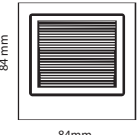

SKU	Model	Watts	Lumens	Unit Color	Size(mm)	Box Qty
10377 - 3000K WARM WHITE	VT-1129	5W	380	White	84x84x50	50