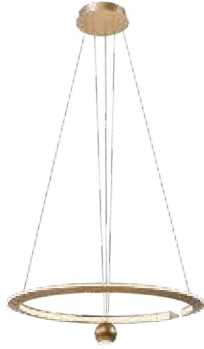

LED PENDANTS

AC:220-240V, 50Hz

120° Beam Angle

>80 CRI

Metal+Silicone Body

20,000 hr lifespan

IP20 Rating

SKU	Model	Watts	Lumens	Size(mm)	Unit Color	Box Qty
23431 - 3000K WARM WHITE 23432 - 4000K DAY WHITE	VT-10126	45W	5500	620x1200mm	Brush Gold	1