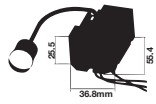

Sensor Type: Infrared
Detection Angle: 120°/360°
Voltage: AC:220-240V,50/60Hz
Detection Distance: 3/6m(<24°C)
Ambient Light: 10LUX/2000LUX(choice)
Body Type: Plastic
IP Rating: IP65
Dimension: 36.8x25.5x55.4mm
Time Delay: 5s,30s,1min,3min,5min,8min(choice)
Rated Load: Max 400W(LED)