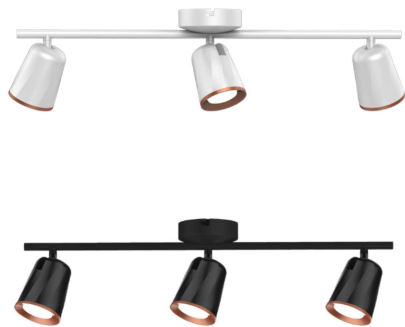

LED TRIPLE HEAD WALL LIGHTS

AC:220-240V,50/60Hz

100° Beam Angle

>0.7 PF

>80 CRI

Plastic+Metal Body

IP20 IP Rating

SKU	Model	Watts	Lumens	Unit Color	Size(mm)	Box Qty
218258 - 3000K WARM WHITE 218260 - 4000K DAY WHITE	VT-818-W-N	15W	1620	White	605x100x93	12
218259 - 3000K WARM WHITE 218261 - 4000K DAY WHITE	VT-818-B-N	15W	1620	Black	605x100x93	12