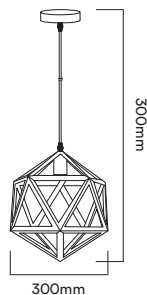

WOODEN PENDANT

SKU	Model	Material:	Holder:	Dimension:	Box Qty:
23366	VT-7976	Wood	E27	300x300mm	3