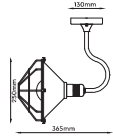

WALL LAMP

SKU	Model	Box Qty
8973	VT-720R	4

- IP Rating: IP65
- Holder Type: E27
- Max Watts: 60W
- Lampshade: Natural ø250mm (Galvanized Iron)
- Bulb Holder: Rose Gold ø49mm (Aluminium)
- Cable: Black (H05RN-F-3×0.75mm²)
- Wall Lamp Arm: Natural ø14mm (Galvanized Iron)
- Wall Mount: Rose Gold ø130mm (Galvanized Iron)
- L/S Wire Guard: Rose Gold ø256mm (Galvanized Iron)