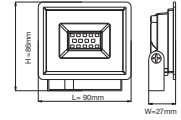

SKU	Model	Watts	Lumens	Size(mm)	Box Qty
6727 - 3000K WARM WHITE 6728 - 4000K DAY WHITE 6729 - 6500K WHITE	VT-4914-B	10W	750	90x86x27mm	60
6737 - 3000K WARM WHITE 6738 - 4000K DAY WHITE	VT-4924-B	20W	1650	120x105x27mm	40
6743 - 3000K WARM WHITE 6744 - 4000K DAY WHITE 6745 - 6500K WHITE	VT-4934-B	30W	2510	150x122x27mm	20
6749 - 3000K WARM WHITE	VT-4954-B	50W	4300	180x150x27	20
6721 - 3000K WARM WHITE	VT-49104-B	100W	8700	270x222x27	10
6733 - 4000K DAY WHITE 6734 - 6500K WHITE	VT-49204-B	200W	17600	400x333x33.3	5