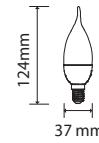

LED CANDLE BULBS

Voltage/Frequency	AC:220-240V,50Hz
Beam Angle	200°
PF	>0.4
CRI	>80

SKU	Model	Watts	Lumens	EQ .Watts	Base	Shape	Size(mm)	Box Qty
4156 - 4000K DAY WHITE	VT-1818TP	4W	320	30W	E14	Candle with Twist	Ø37x124	200
214164 - 3000K WARM WHITE	VT-1818TP-N	3.7W	320	30W	E14	Candle	Ø36.5x124	200