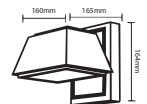

LED UP-DOWN WALL LIGHTS

AC:200-240V,50Hz

100° Beam Angle

>80 CRI

IP65 IP Rating

SKU	Model	Watts	Lumens	Unit Color	Size(mm)	Box Qty
10564 - 3000K WARM WHITE 23027 - 4000K DAY WHITE	VT-1192	15W	1950	Black	160x165x164	