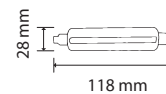

LED BULBS-R7S

Voltage/Frequency	AC:220-240V,50Hz
Beam Angle	300°
PF	>0.7
CRI	>80