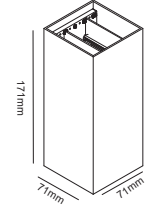

SKU	Model	Watts	Lumens	Unit Color	Size(mm)
24345 - 2700K+3200K+4000K - WARM WHITE+DAY WHITE	VT-120112-W	10W	1250	White	71x71x171
24346 - 2700K+3200K+4000K - WARM WHITE+DAY WHITE	VT-120112-B	10W	1250	Black	71x71x171
24347 - 2700K+3200K+4000K - WARM WHITE+DAY WHITE	VT-120112-C	10W	1250	Corten	71x71x171