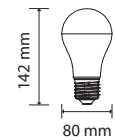

LED A80-E27 BULBS

Voltage/Frequency	AC:220-240V, 50Hz
Beam Angle	200°
PF	>0.7
CRI	>80

SKU	Model	Watts	Lumens	EQ .Watts	Base	Shape	Size(mm)	Box Qty
2707 - 3000K WARM WHITE	VT-2218	18W	2000	125W	E27	A80	Ø66.5x134	50
23747 - 3000K WARM WHITE 23748 - 4000K DAY WHITE 23749 - 6500K WHITE	VT-22022	20W	2452	150W	E27	A80	Ø80x155	50