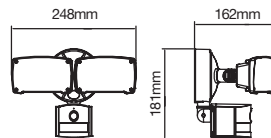

SKU	Model	Watts	Lumens	Size(mm)	Box Qty
5745 - 6000K WHITE	VT-4818-White	18W	600	248x 162x 181	4
5917 - 6000K WHITE	VT-4818-Black	18W	600	248x162x181	4