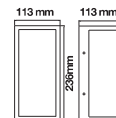

WALL LAMP

SKU	Model	Box Qty
7513	VT-7670	12

Material: Stainless Steel+PC
Max.Watts: 14W
Holder: E27
IP Rating: IP44
Dimension: 250x90x100mm

WALL LAMP

SKU	Model	Box Qty
7077	VT-754-MW	10

Material: Aluminium+Glass
Max.Watts: 60W
Holder: E27
IP Rating: IP44
Dimension: 245x180x93mm