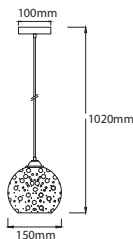

3D GLASS BLACK CANOPY

SKU	Model	Material:	Glass
40111	VT-7152	Holder:	E27
		Dimension:	ø150x100x1020mm
		Box Qty:	8