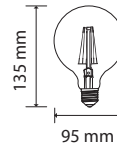

CLEAR GLASS-FILAMENT-GLOBE-G95-E27

Voltage/Frequency	AC:220-240V,50Hz
Beam Angle	300°
PF	>0.5
CRI	>80

SKU	Model	Watts	Lumens	EQ .Watts	Base	Shape	Size(mm)	Box Qty
214305 - 3000K WARM WHITE	VT-1993-N	6W	600	60W	E27	G95	Ø95x138	20