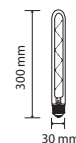

AMBER COVER -FILAMENTS-T30-E27

Voltage/Frequency	AC:220-240V,50/60Hz
Beam Angle	300°
PF	>0.5
CRI	>80

SKU	Model	Watts	Lumens	EQ .Watts	Base	Shape	Size(mm)	Box Qty
217144 - 2200K WARM WHITE	VT-2008-N	7W	700	60W	E27	T30	Ø30x300	100