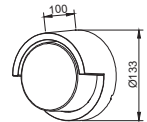

SKU	Model	Watts	Lumens	Shape	Size(mm)	Box Qty
218609 - 3000K WARM WHITE	VT-831-CRD-N	7W	610	Round	133x133x67	20
218610 - 3000K WARM WHITE	VT-831-CSQ-N	7W	670	Square	133x133x67	20
218537 - 3000K WARM WHITE 218538 - 4000K DAY WHITE	VT-827-RD-N	12W	1155	Round	169x100	20
218539 - 3000K WARM WHITE 218540 - 4000K DAY WHITE	VT-827-SQ-N	12W	1160	Square	160x160x100	20