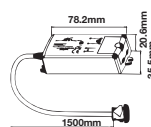

Sensor Type: Infrared
Detection Angle: 30°
Voltage: AC:110-240V,50/60Hz
Detection Distance: 5cm/6cm(<24°C)
Body Type: Plastic
IP Rating: IP20
Dimension: 35.5x78.2x18.7mm
Rated Load: Max 200W(LED)