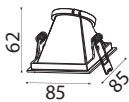

RECESSED FITTING ROUND-GU10

Model No: **VT-874-WC**
SKU: **3164**
Base: **GU10**
Material: **Aluminium+PC**
Color: **White+Chrome**
Size(mm): **80x42**
Cutting Size: **75**
Box Qty: **50**

RECESSED FITTING SQUARE-GU10

Model No: **VT-875-WC**
SKU: **3168**
Base: **GU10**
Material: **Aluminium+PC**
Color: **White+Chrome**
Size(mm): **85x85x62**
Cutting Size: **80x80**
Box Qty: **50**

RECESSED FITTING ROUND-GU10

Model No: **VT-443-W**
SKU: **10297**
Base: **GU10**
Material: **Iron+PC**
Color: **White+White**
Size(mm): **88x88x30**
Cutting Size: **75x75**
Box Qty: **100**

RECESSED FITTING SQUARE-GU10

Model No: **VT-876-RD**
SKU: **3169**
Base: **GU10**
Material: **Aluminium**
Color: **White**
Size(mm): **85x32**
Cutting Size: **75**
Box Qty: **50**

RECESSED FITTING SQUARE-GU10

Model No: **VT-875-WB**
SKU: **3165**
Base: **GU10**
Material: **Aluminium+PC**
Color: **White+Black**
Size(mm): **85x85x62**
Cutting Size: **80x80**
Box Qty: **50**

RECESSED FITTING SQUARE-GU10

Model No: **VT-876-SQ**
SKU: **3170**
Base: **GU10**
Material: **Aluminium**
Color: **White**
Size(mm): **85x85x32**
Cutting Size: **75**
Box Qty: **50**

RECESSED FITTING SQUARE-GU10

Model No: **VT-875-WG**
SKU: **3166**
Base: **GU10**
Material: **Aluminium+PC**
Color: **White+Gold**
Size(mm): **85x85x62**
Cutting Size: **80x80**
Box Qty: **50**

RECESSED FITTING SQUARE-GU10

Model No: **VT-797-WH**
SKU: **3630**
Base: **GU10**
Material: **Die Cast Aluminium**
Color: **White**
Size(mm): **142x100x100**
Cutting Size: **N/A**
Box Qty: **50**

RECESSED FITTING SQUARE-GU10

Model No: **VT-875-WR**
SKU: **3167**
Base: **GU10**
Material: **Aluminium+PC**
Color: **White+Rose Gold**
Size(mm): **85x85x62**
Cutting Size: **80x80**
Box Qty: **50**

RECESSED FITTING SQUARE-GU10

Model No: **VT-797-B**
SKU: **3631**
Base: **GU10**
Material: **Die Cast Aluminium**
Color: **Black**
Size(mm): **100x100x142**
Cutting Size: **N/A**
Box Qty: **50**