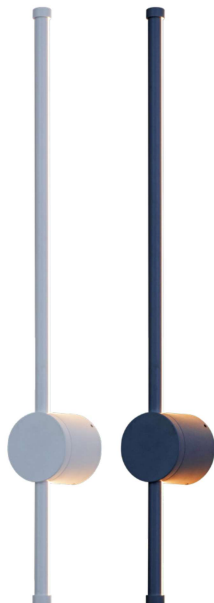

LED OUTDOOR WALL LIGHTS

AC:220-240V,50/60Hz

120° Beam Angle

>90 CRI

Aluminium Body

IP65 IP Rating

SKU	Model	Watts	Lumens	Unit Color	Size(mm)	Box Qty
6832 - 3000K WARM WHITE 6833 - 4000K DAY WHITE	VT-11112-W	12W	1400	White	16x72x650	10
6834 - 3000K WARM WHITE 6835 - 4000K DAY WHITE	VT-11112-B	12W	1590	Black	16x72x650	10