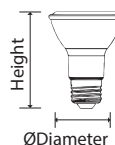

LED PAR BULB

Voltage/Frequency	AC:220-240V,50Hz
Life Span	20,000 hr
PF	>0.5
CRI	>80