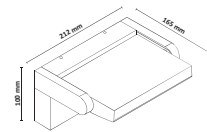

SKU	Model	Watts	Lumens	Unit Color	Size(mm)	Box Qty
2934 - 3000K WARM WHITE 2935 - 4000K DAY WHITE	VT-11020-W	17W	3000K-2520lm 4000K-2580lm	White	212x165x100	12
2936 - 3000K WARM WHITE 2937 - 4000K DAY WHITE	VT-11020-B	17W	3000K-2520lm 4000K-2580lm	Black	212x165x100	12