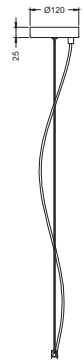

METAL SERIES

NEW

SKU	Model	Material:	Fabric+Metal
24117	VT-89011-MB	Holder:	E27
		Dimension:	400x120x350mm
		Box Qty:	1