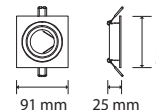

Model No: **VT-4203SQ**
SKU: **24224**
Base: **GU10**
Material: **Aluminium**
Color: **White**
Size(mm): **82x82x49**
Cutting Size: **75**
Box Qty: **50**

NEW RECESSED FITTING GU10