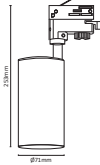

COB 4 LINE TRACK LIGHTS

AC:220-240V, 50Hz Input Voltage

35° Beam Angle

>90 CRI

ABS+Aluminium Body

20,000 hr lifespan

SKU	Model	Watts	Lumens	Size(mm)	Box Qty
8142 - 3IN1	VT-47030-W	30W	2900	253x71x71	20
8843 - 3IN1	VT-47050-W	40W	3150	293x80x80