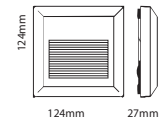

SKU	Model	Watts	Lumens	Unit Color	Size(mm)	Box Qty
211323 - 3000K WARM WHITE 211322 - 4000K DAY WHITE	VT-1152-B-N	2W	70	Black	124x124x27	50