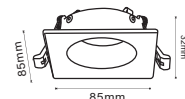

RECESSED FITTING GU10

Model No: **VT-931-WB**
SKU: **6645**
Base: **GU10**
Material: **PC**
Color: **White+Black**
Size(mm): **85x40**
Cutting Size: **72**
Box Qty: **50**

RECESSED FITTING GU10

Model No: **VT-932-W**
SKU: **6650**
Base: **GU10**
Material: **PC**
Color: **White+White**
Size(mm): **85x85x40**
Cutting Size: **72**
Box Qty: **50**

RECESSED FITTING GU10

Model No: **VT-931-B**
SKU: **6646**
Base: **GU10**
Material: **PC**
Color: **Black+Black**
Size(mm): **85x40**
Cutting Size: **72**
Box Qty: **50**

RECESSED FITTING GU10

Model No: **VT-932-WB**
SKU: **6651**
Base: **GU10**
Material: **PC**
Color: **White+Black**
Size(mm): **85x85x40**
Cutting Size: **72**
Box Qty: **50**

RECESSED FITTING GU10

Model No: **VT-931-WC**
SKU: **6647**
Base: **GU10**
Material: **PC**
Color: **White+Chrome**
Size(mm): **85x40**
Cutting Size: **72**
Box Qty: **50**

RECESSED FITTING GU10

Model No: **VT-932-B**
SKU: **6652**
Base: **GU10**
Material: **PC**
Color: **Black+Black**
Size(mm): **85x85x40**
Cutting Size: **72**
Box Qty: **50**

RECESSED FITTING GU10

Model No: **VT-931-WG**
SKU: **6648**
Base: **GU10**
Material: **PC**
Color: **White+Gold**
Size(mm): **85x40**
Cutting Size: **72**
Box Qty: **50**

RECESSED FITTING GU10

Model No: **VT-932-WC**
SKU: **6653**
Base: **GU10**
Material: **PC**
Color: **White+Chrome**
Size(mm): **85x85x40**
Cutting Size: **72**
Box Qty: **50**

RECESSED FITTING GU10

Model No: **VT-931-WRG**
SKU: **6649**
Base: **GU10**
Material: **PC**
Color: **White+Rose Gold**
Size(mm): **85x40**
Cutting Size: **72**
Box Qty: **50**

RECESSED FITTING GU10

Model No: **VT-932-WG**
SKU: **6654**
Base: **GU10**
Material: **PC**
Color: **White+Gold**
Size(mm): **85x85x40**
Cutting Size: **72**
Box Qty: **50**