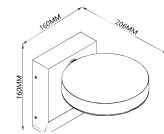

SKU	Model	Watts	Lumens	Unit Color	Size(mm)	Box Qty
2950 - 3000K WARM WHITE 2951 - 4000K DAY WHITE	VT-11020-RD-W	17W	3000K-2480lm 4000K-2520lm	White	160x206x160	12
2952 - 3000K WARM WHITE 2953 - 4000K DAY WHITE	VT-11020-RD-B	17W	3000K-2480lm 4000K-2520lm	Black	160x206x160	12