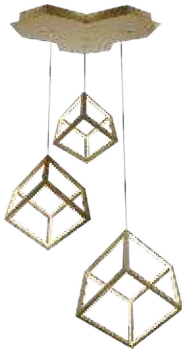

DESIGNER SOFT LIGHTS

AC:220-240V, 50Hz

>80 CRI

Aluminium+Steel+Silicone Body

20,000 hr lifespan

IP20 Rating

SKU	Model	Watts	Lumens	Size(mm)	Unit Color	Box Qty
15341 - 3000K WARM WHITE	VT-7920	46W	4900	500x1500	Gold	1