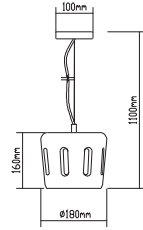

CONCRETE LAMPSHADE

SKU	Model	Material:	Concrete
3853	VT-7202	Holder:	E27
		Dimension:	180x160x1100mm
		Box Qty:	4