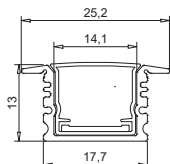

MOUNTING KIT SILVER WITH DIFFUSER

Model	SKU	Size(mm)	Color	Box Qty
VT-71006	24105	2000x25.2x13	Silver	50