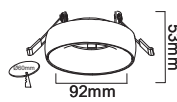

RECESSED FITTING GU10

Model No: **VT-932-WRG**
SKU: **6655**
Base: **GU10**
Material: **PC**
Color: **White+Rose Gold**
Size(mm): **85x85x40**
Cutting Size: **72**
Box Qty: **50**

RECESSED FITTING GU10

Model No: **VT-974-W**
SKU: **6682**
Base: **GU10**
Material: **Aluminum**
Color: **White**
Size(mm): **68x72**
Cutting Size: **61**
Box Qty: **50**

RECESSED FITTING GU10

Model No: **VT-933-W**
SKU: **6656**
Base: **GU10**
Material: **PC**
Color: **White**
Size(mm): **102x102x42**
Cutting Size: **95x95**
Box Qty: **50**

RECESSED FITTING GU10

Model No: **VT-974-B**
SKU: **6683**
Base: **GU10**
Material: **Aluminum**
Color: **Black**
Size(mm): **68x72**
Cutting Size: **61**
Box Qty: **50**

RECESSED FITTING GU10

Model No: **VT-933-B**
SKU: **6657**
Base: **GU10**
Material: **PC**
Color: **Black**
Size(mm): **102x102x42**
Cutting Size: **95x95**
Box Qty: **50**

RECESSED FITTING GU10

Model No: **VT-980-WB**
SKU: **6694**
Base: **GU10**
Material: **Aluminum**
Color: **White+black**
Size(mm): **92x53**
Cutting Size: **60**
Box Qty: **50**

RECESSED FITTING GU10

Model No: **VT-934-W**
SKU: **6658**
Base: **GU10**
Material: **PC**
Color: **White**
Size(mm): **102x42**
Cutting Size: **85**
Box Qty: **50**

RECESSED FITTING GU10

Model No: **VT-980-BW**
SKU: **6695**
Base: **GU10**
Material: **Aluminum**
Color: **Black+white**
Size(mm): **92x53**
Cutting Size: **60**
Box Qty: **50**

RECESSED FITTING GU10

Model No: **VT-934-B**
SKU: **6659**
Base: **GU10**
Material: **PC**
Color: **Black**
Size(mm): **102x42**
Cutting Size: **85**
Box Qty: **50**

RECESSED FITTING GU10

Model No: **VT-980-B**
SKU: **6696**
Base: **GU10**
Material: **Aluminum**
Color: **Black+black**
Size(mm): **92x53**
Cutting Size: **60**
Box Qty: **50**